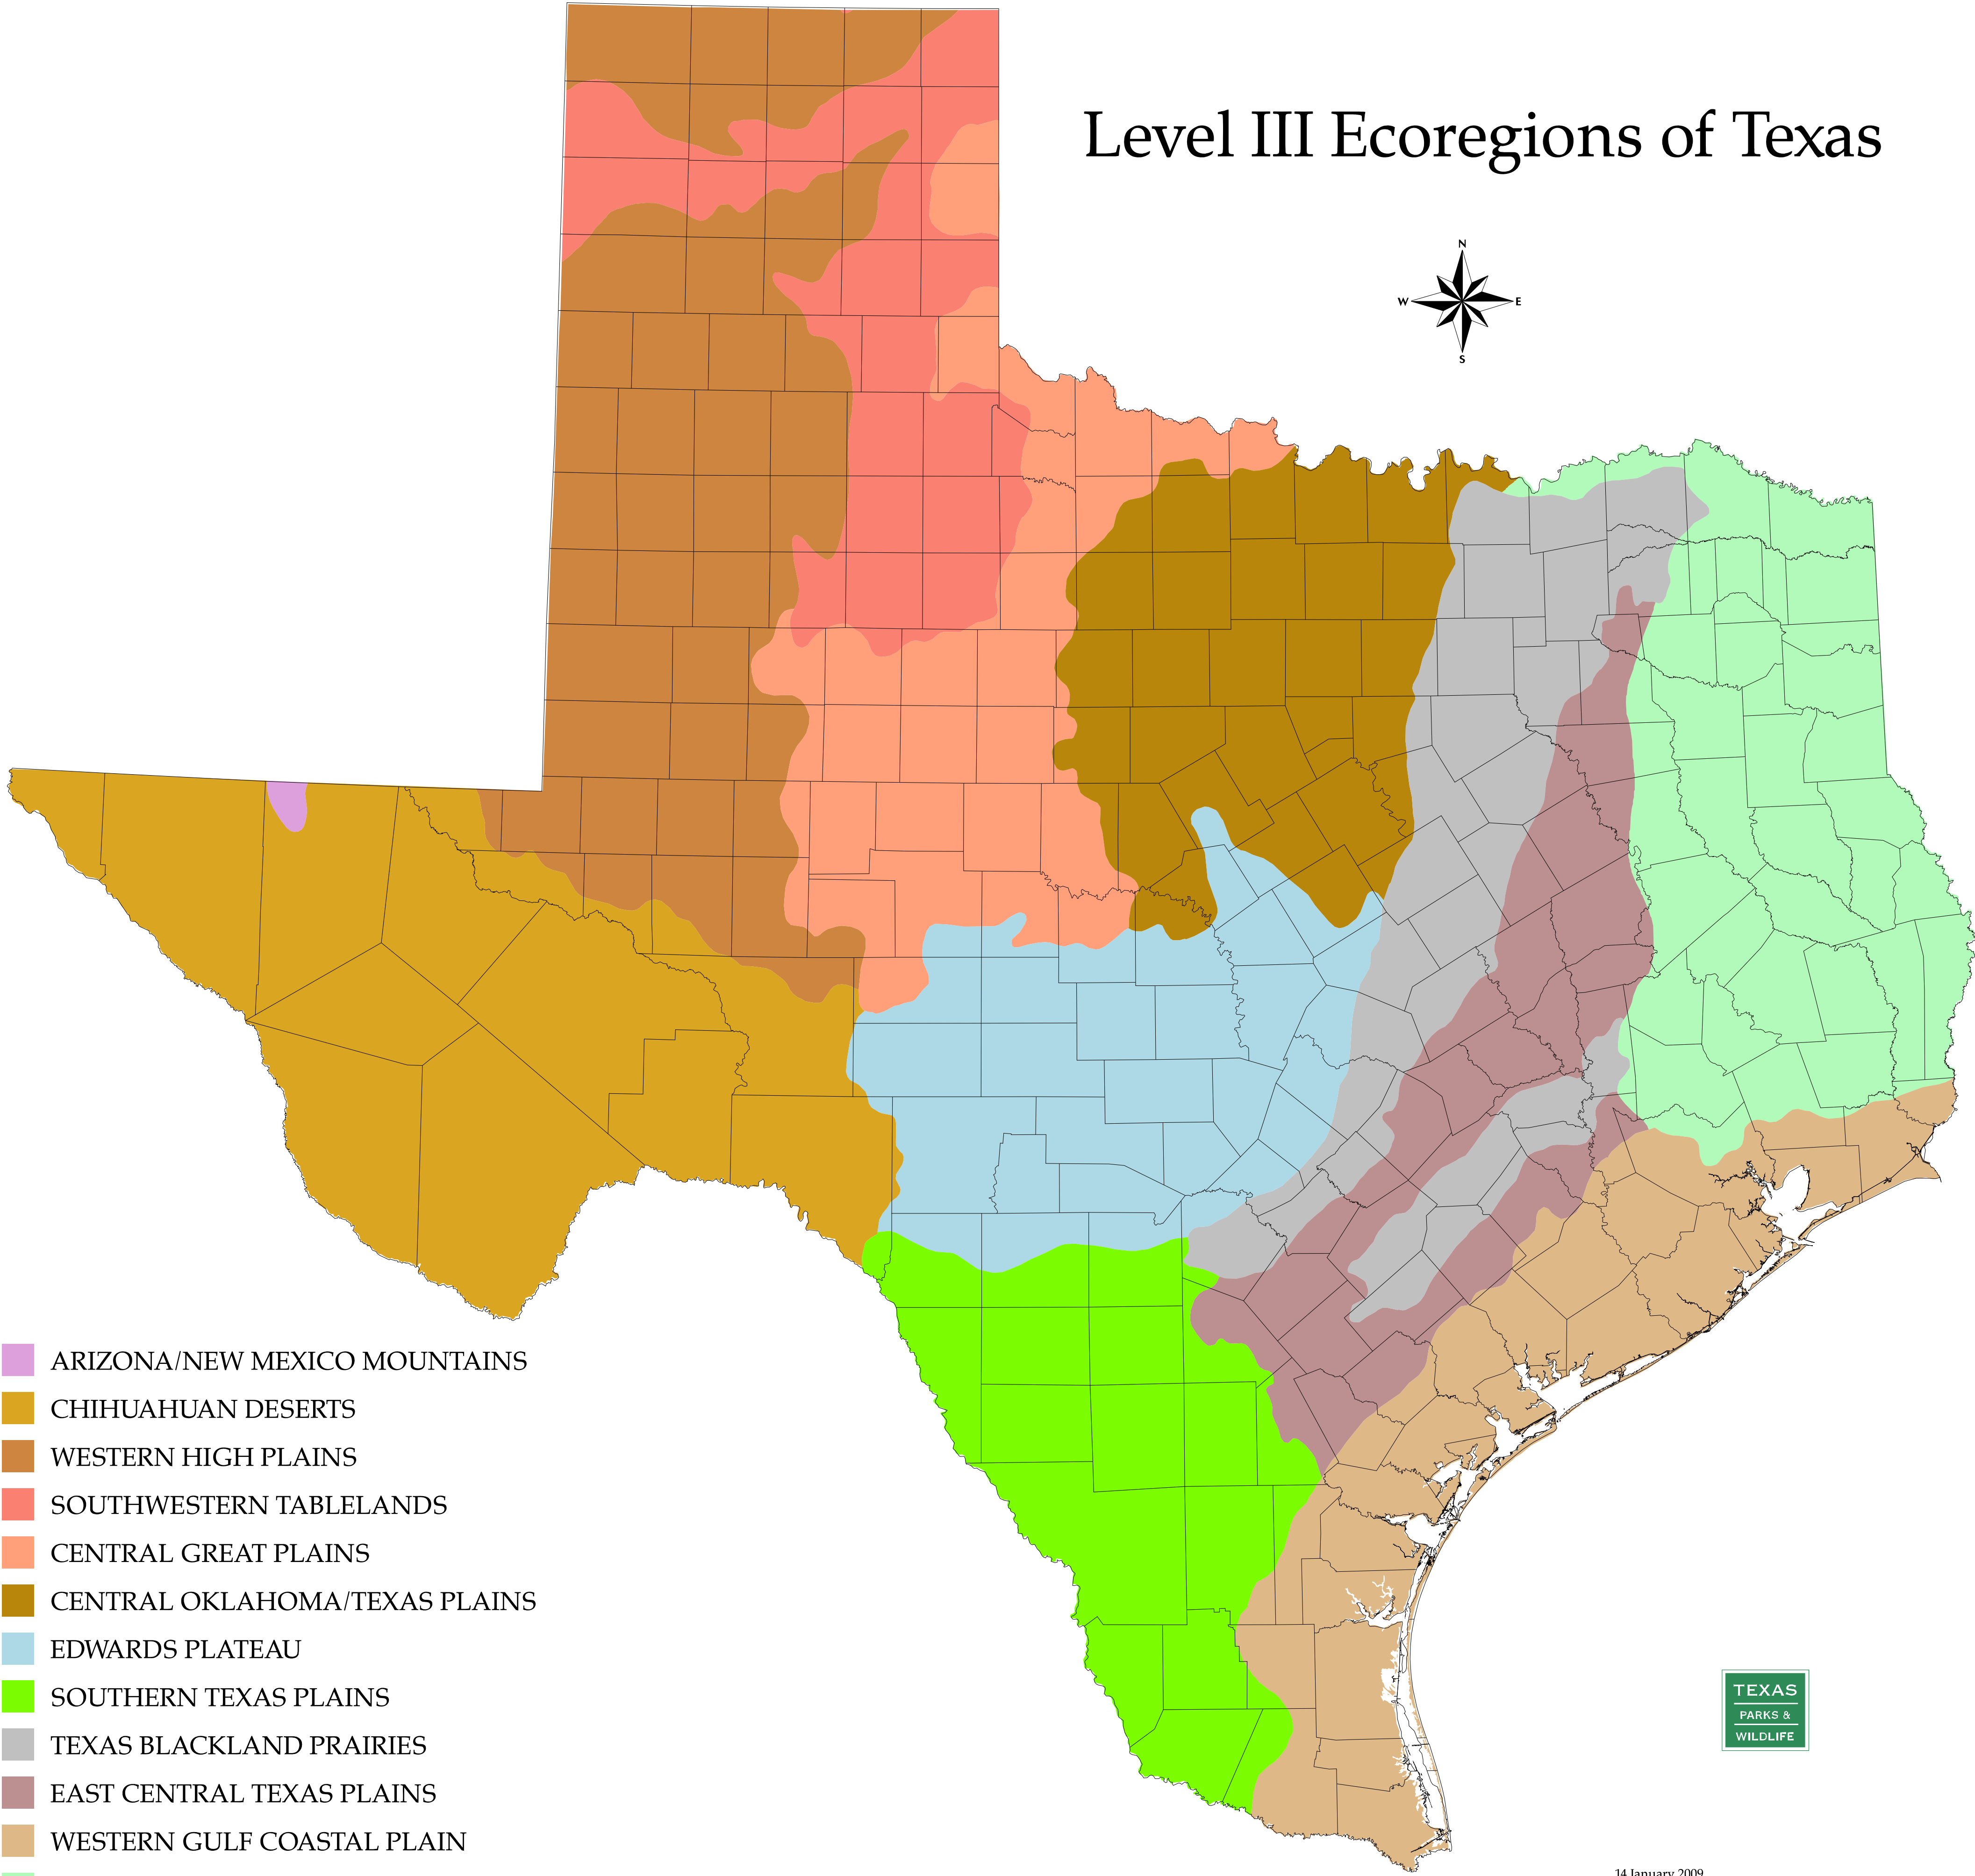

Level III Ecoregions of Texas

- ARIZONA/NEW MEXICO MOUNTAINS
- CHIHUAHUAN DESERTS
- WESTERN HIGH PLAINS
- SOUTHWESTERN TABLELANDS
- CENTRAL GREAT PLAINS
- CENTRAL OKLAHOMA/TEXAS PLAINS
- EDWARDS PLATEAU
- SOUTHERN TEXAS PLAINS
- TEXAS BLACKLAND PRAIRIES
- EAST CENTRAL TEXAS PLAINS
- WESTERN GULF COASTAL PLAIN
- SOUTH CENTRAL PLAINS

Source: Level III Ecoregions of the continental United States, US Environmental Protection Agency, 2000. Revision of Omernik 1987.

14 January 2009
Projection: Statewide Mapping System