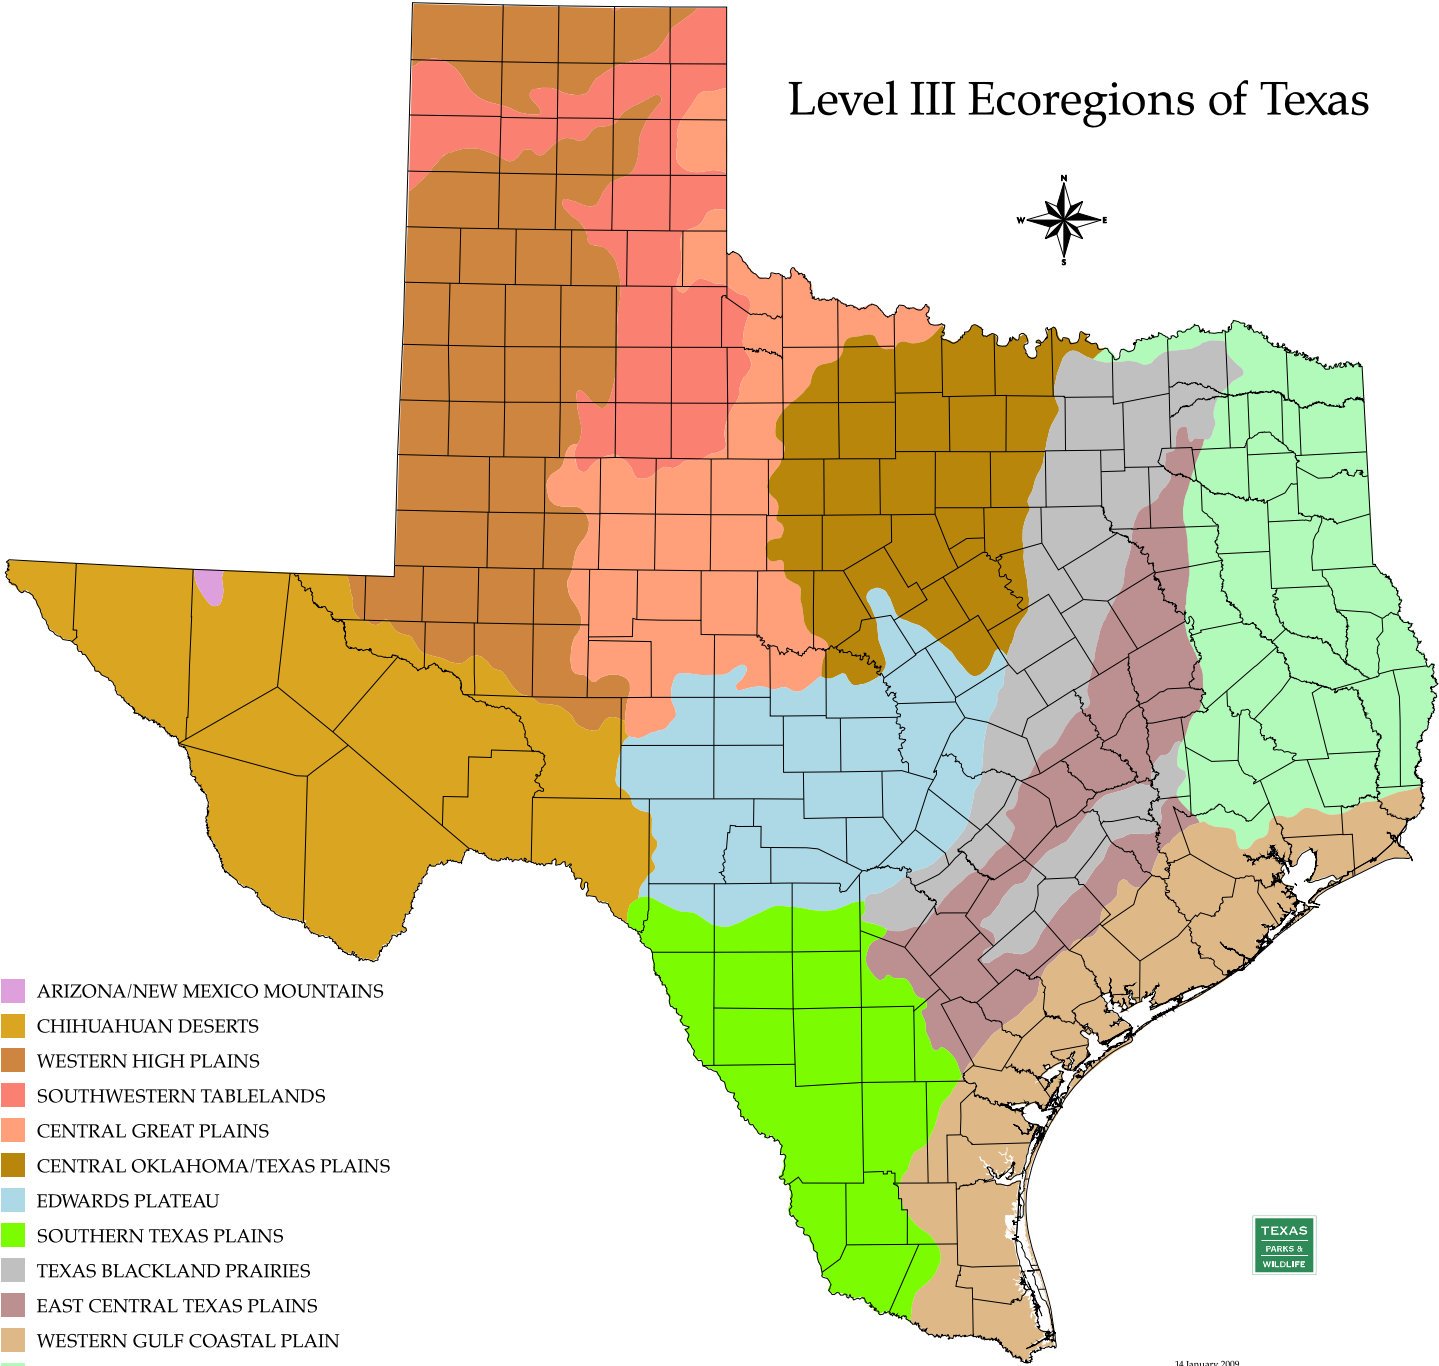

Level III Ecoregions of Texas

- ARIZONA/NEW MEXICO MOUNTAINS
- CHIHUAHUAN DESERTS
- WESTERN HIGH PLAINS
- SOUTHWESTERN TABLELANDS
- CENTRAL GREAT PLAINS
- CENTRAL OKLAHOMA/TEXAS PLAINS
- EDWARDS PLATEAU
- SOUTHERN TEXAS PLAINS
- TEXAS BLACKLAND PRAIRIES
- EAST CENTRAL TEXAS PLAINS
- WESTERN GULF COASTAL PLAIN
- SOUTH CENTRAL PLAINS