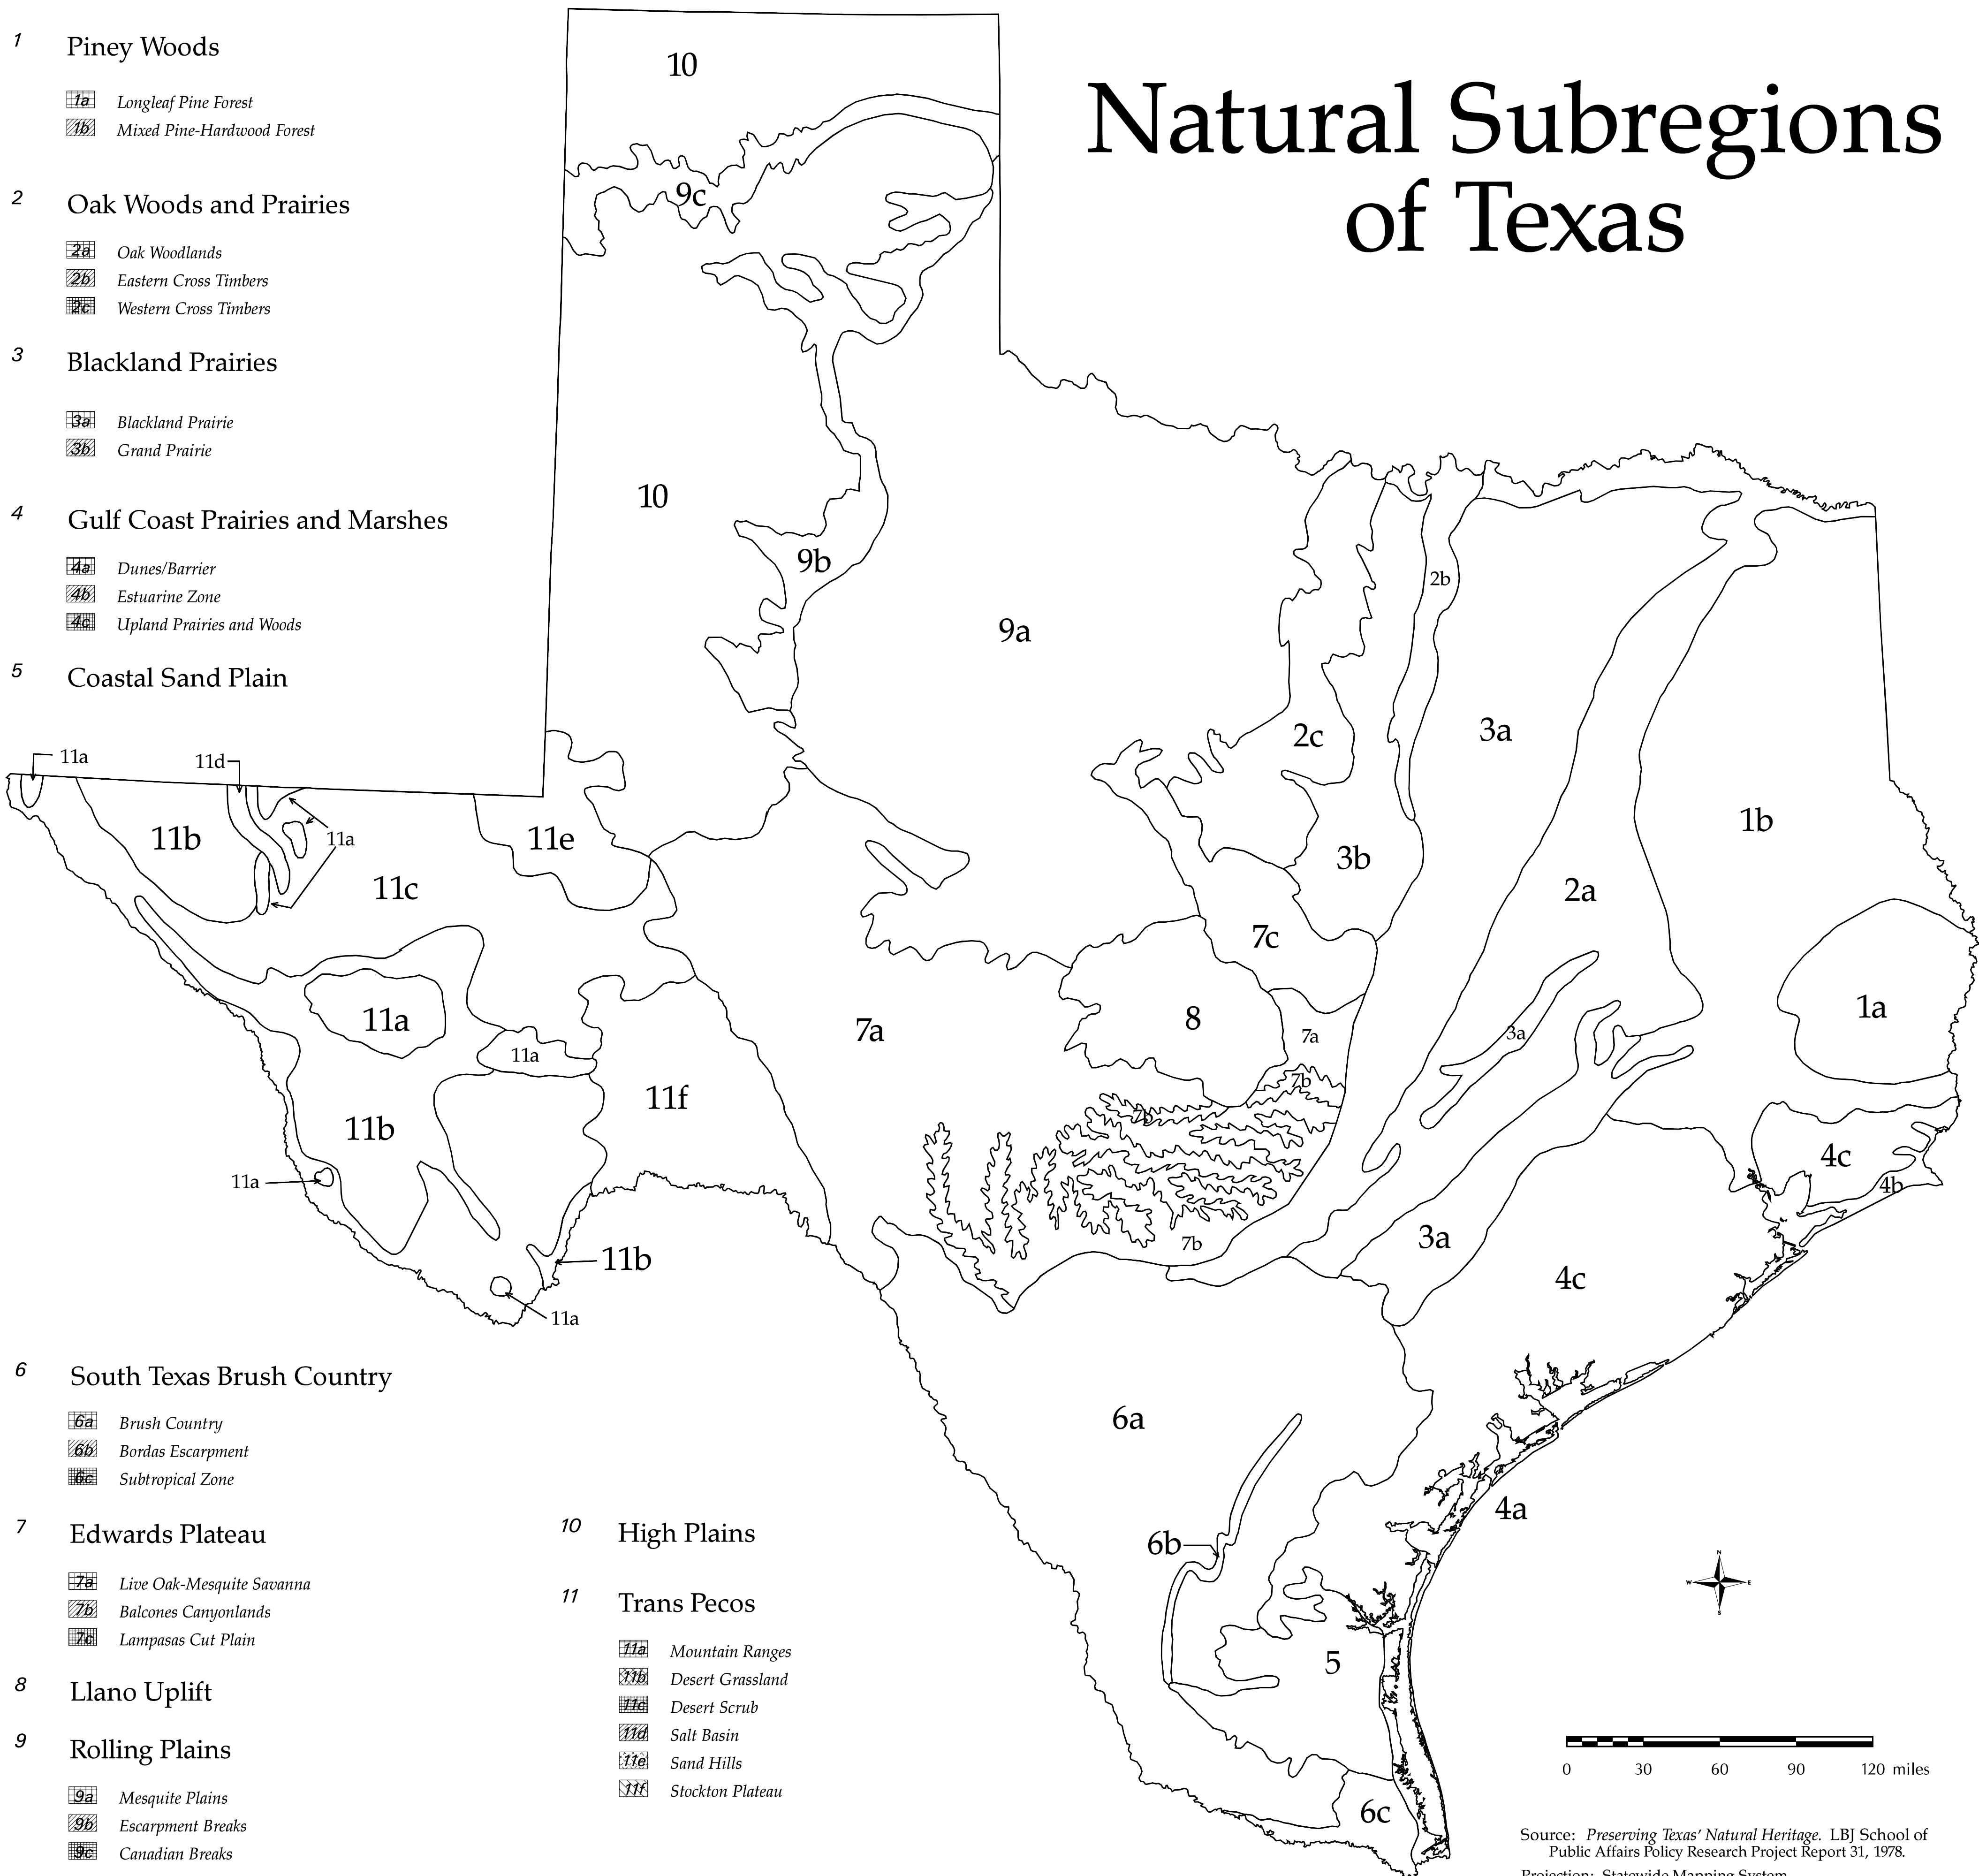

# Natural Subregions of Texas

Source: *Preserving Texas' Natural Heritage*. LBJ School of Public Affairs Policy Research Project Report 31, 1978.

Projection: Statewide Mapping System

Compiled by the Texas Parks and Wildlife Department GIS Lab. No claims are made to the accuracy of the data or to the suitability of the data to a particular use.