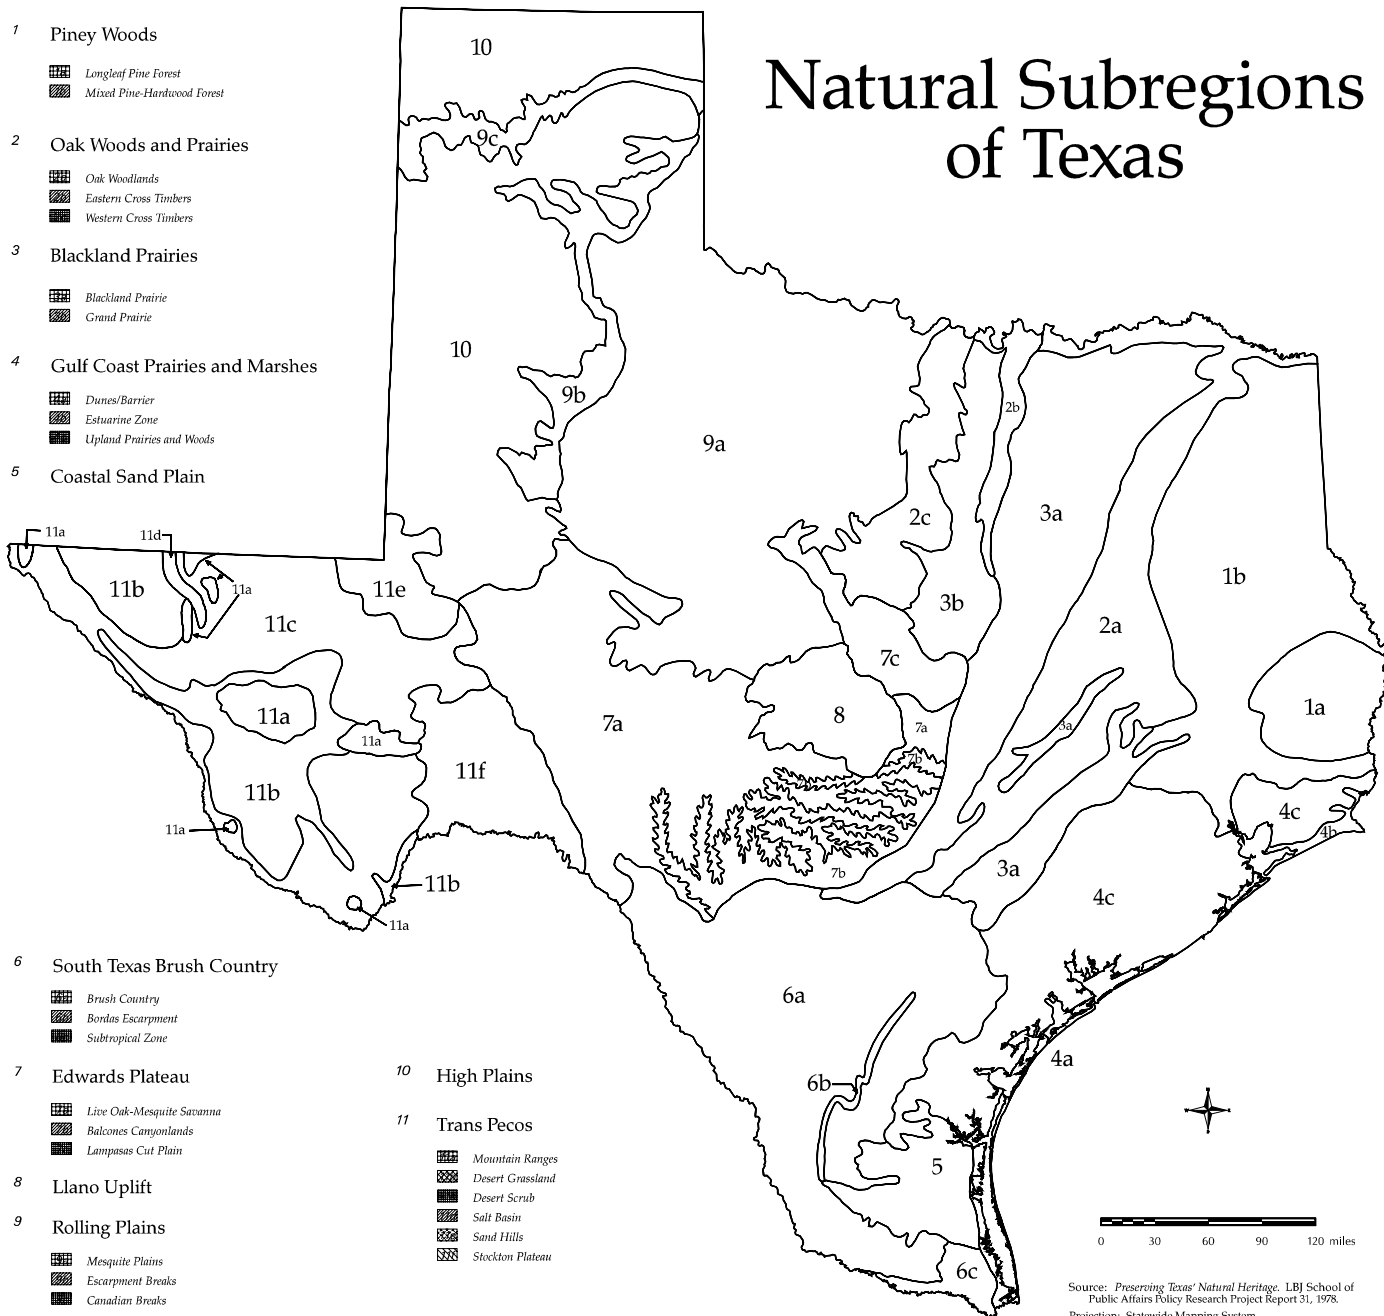

Natural Subregions of Texas

Projection: Statewide Mapping System