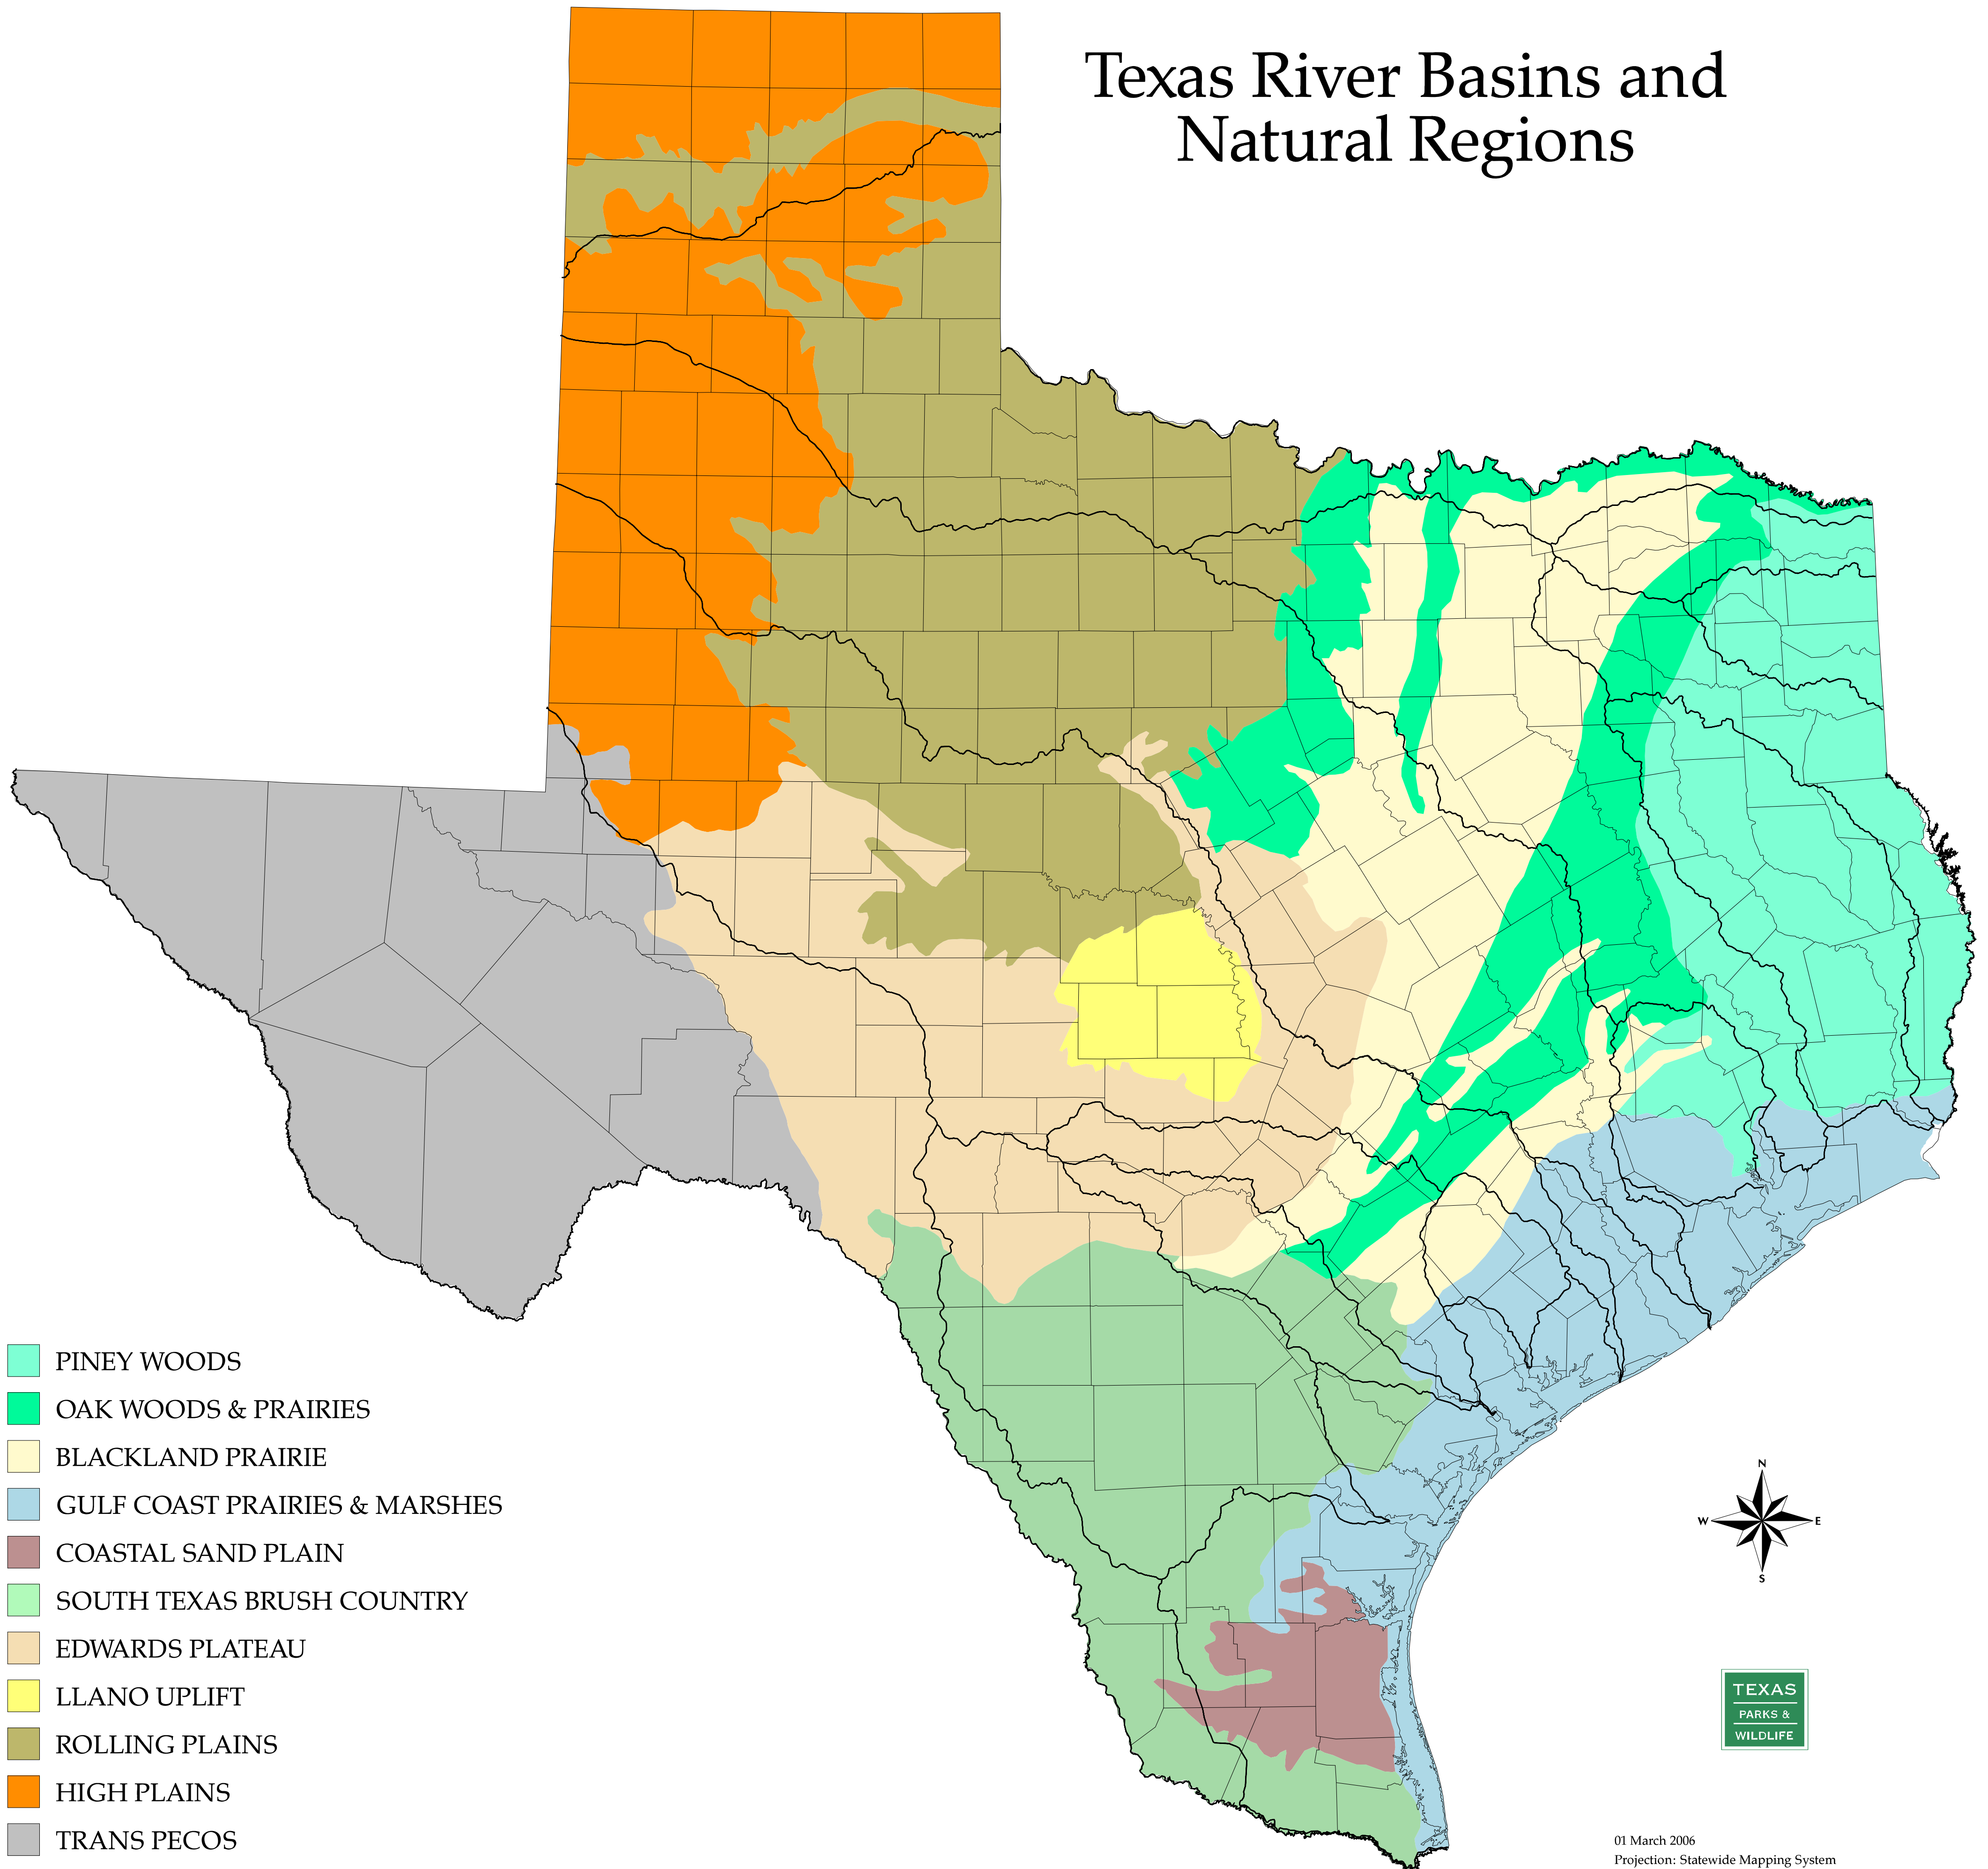

# Texas River Basins and Natural Regions

Source: *Preserving Texas' Natural Heritage*. LBJ School of Public Affairs Policy Research Project Report 31, 1978.

01 March 2006  
Projection: Statewide Mapping System  
Map compiled by the Texas Parks & Wildlife Department GIS Lab. No claims are made to the accuracy of the data or to the suitability of the data to a particular use.