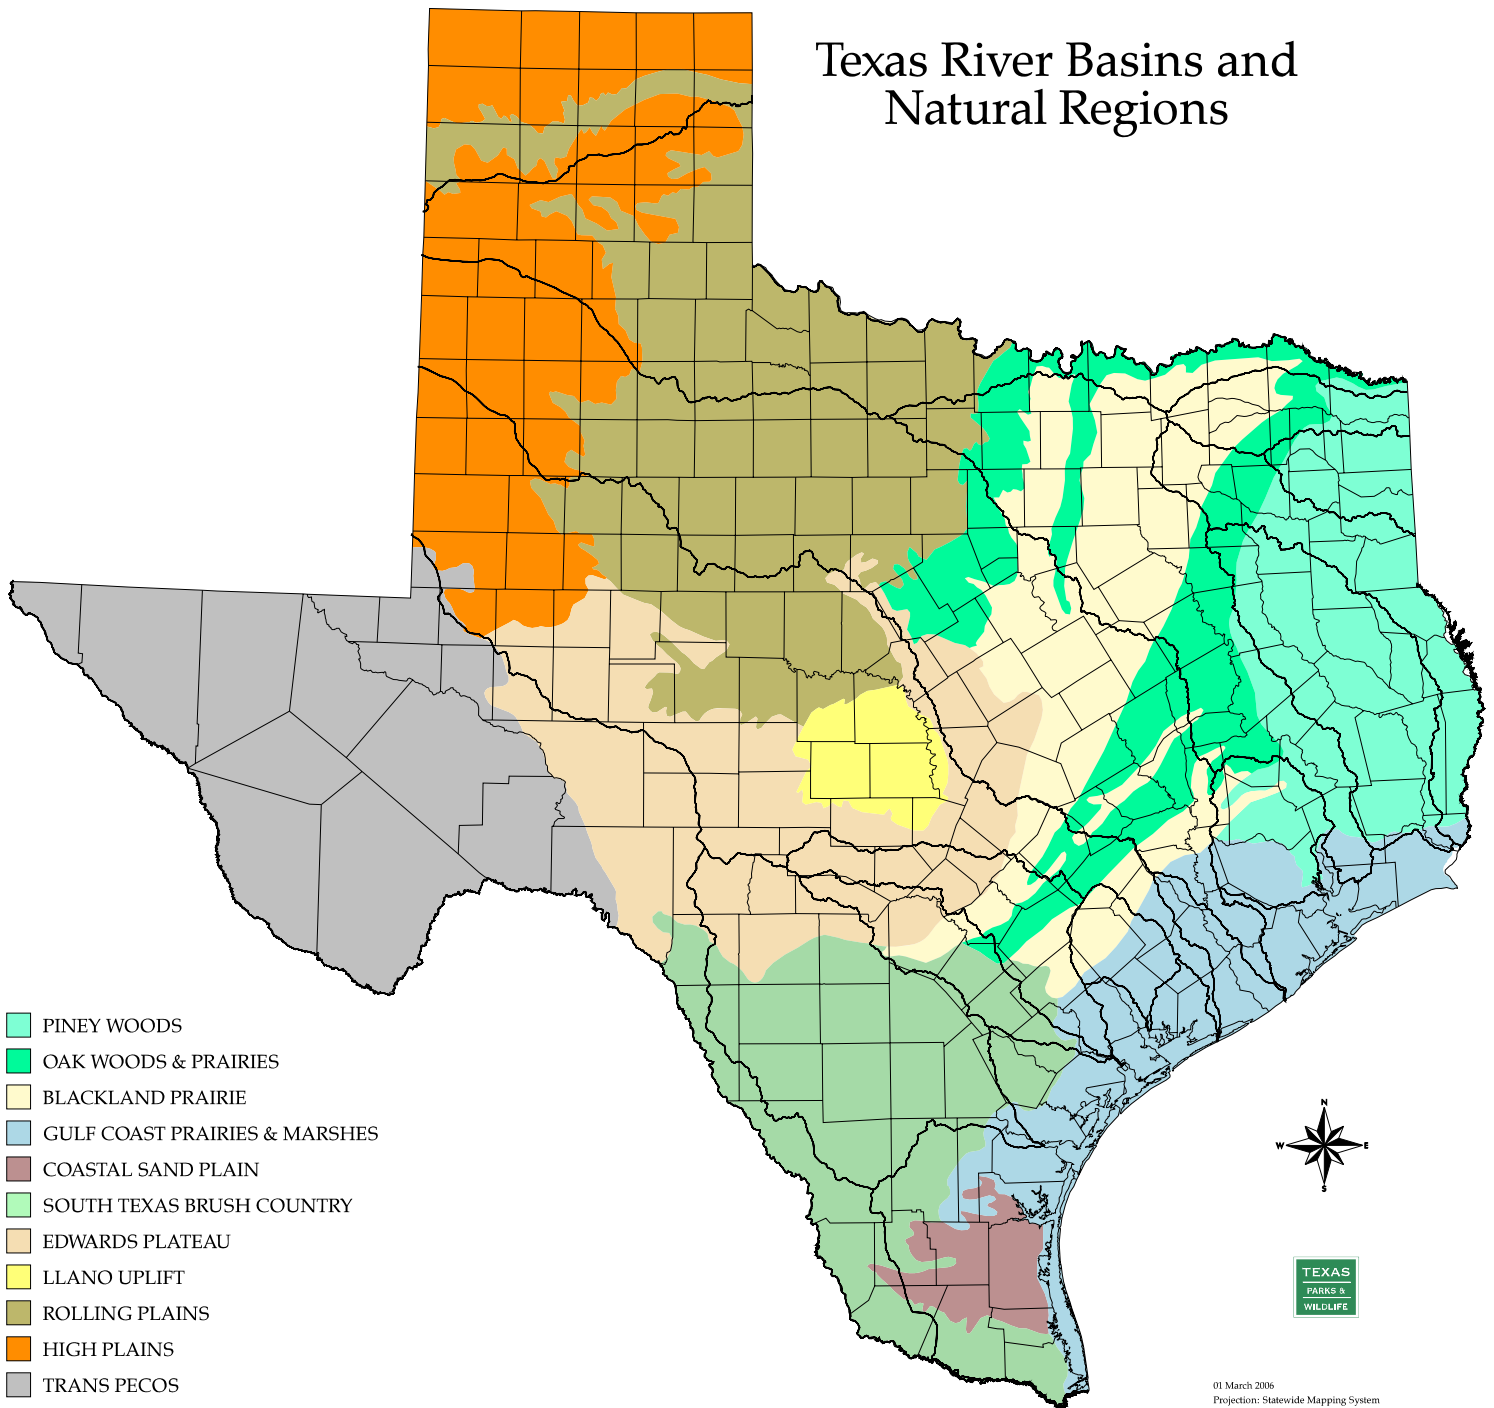

Texas River Basins and Natural Regions

Source: *Preserving Texas' Natural Heritage*. LBJ School of Public Affairs Policy Research Project Report 31, 1978.