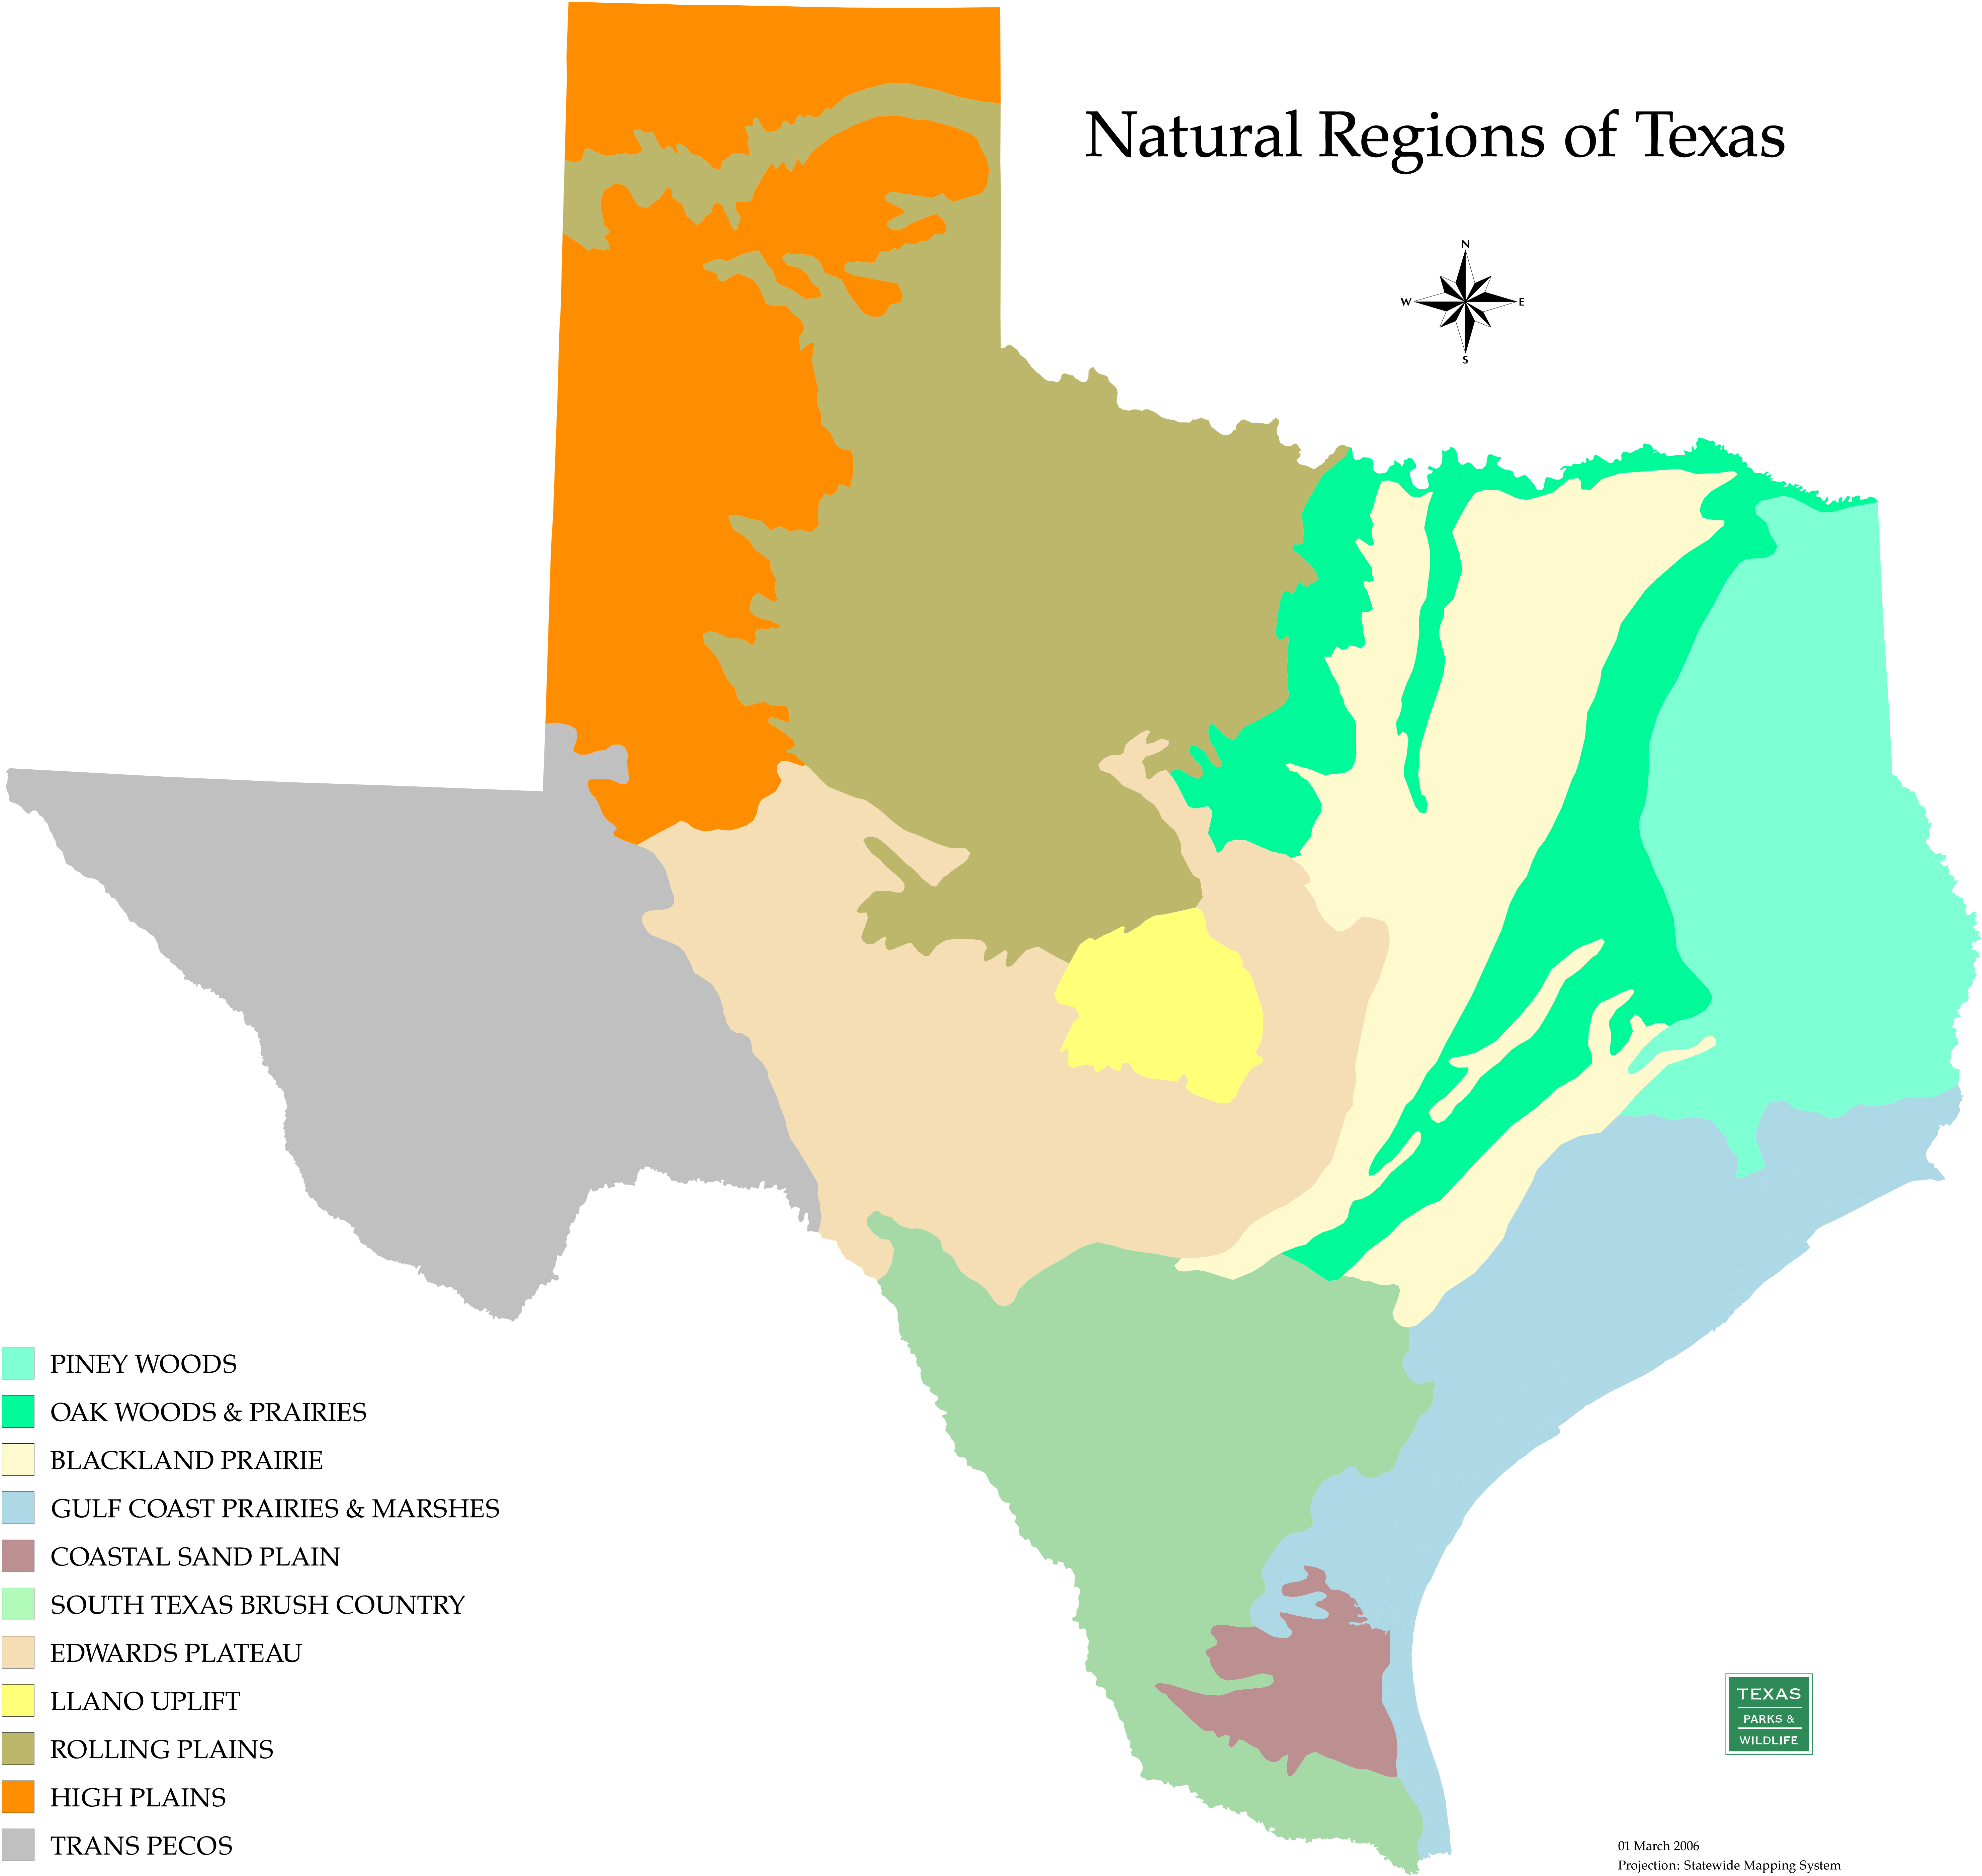

Natural Regions of Texas

-  PINEY WOODS
-  OAK WOODS & PRAIRIES
-  BLACKLAND PRAIRIE
-  GULF COAST PRAIRIES & MARSHES
-  COASTAL SAND PLAIN
-  SOUTH TEXAS BRUSH COUNTRY
-  EDWARDS PLATEAU
-  LLANO UPLIFT
-  ROLLING PLAINS
-  HIGH PLAINS
-  TRANS PECOS

01 March 2006
Projection: Statewide Mapping System
Map compiled by the Texas Parks & Wildlife Department
GIS Lab. No claims are made to the accuracy of the data
or to the suitability of the data to a particular use.