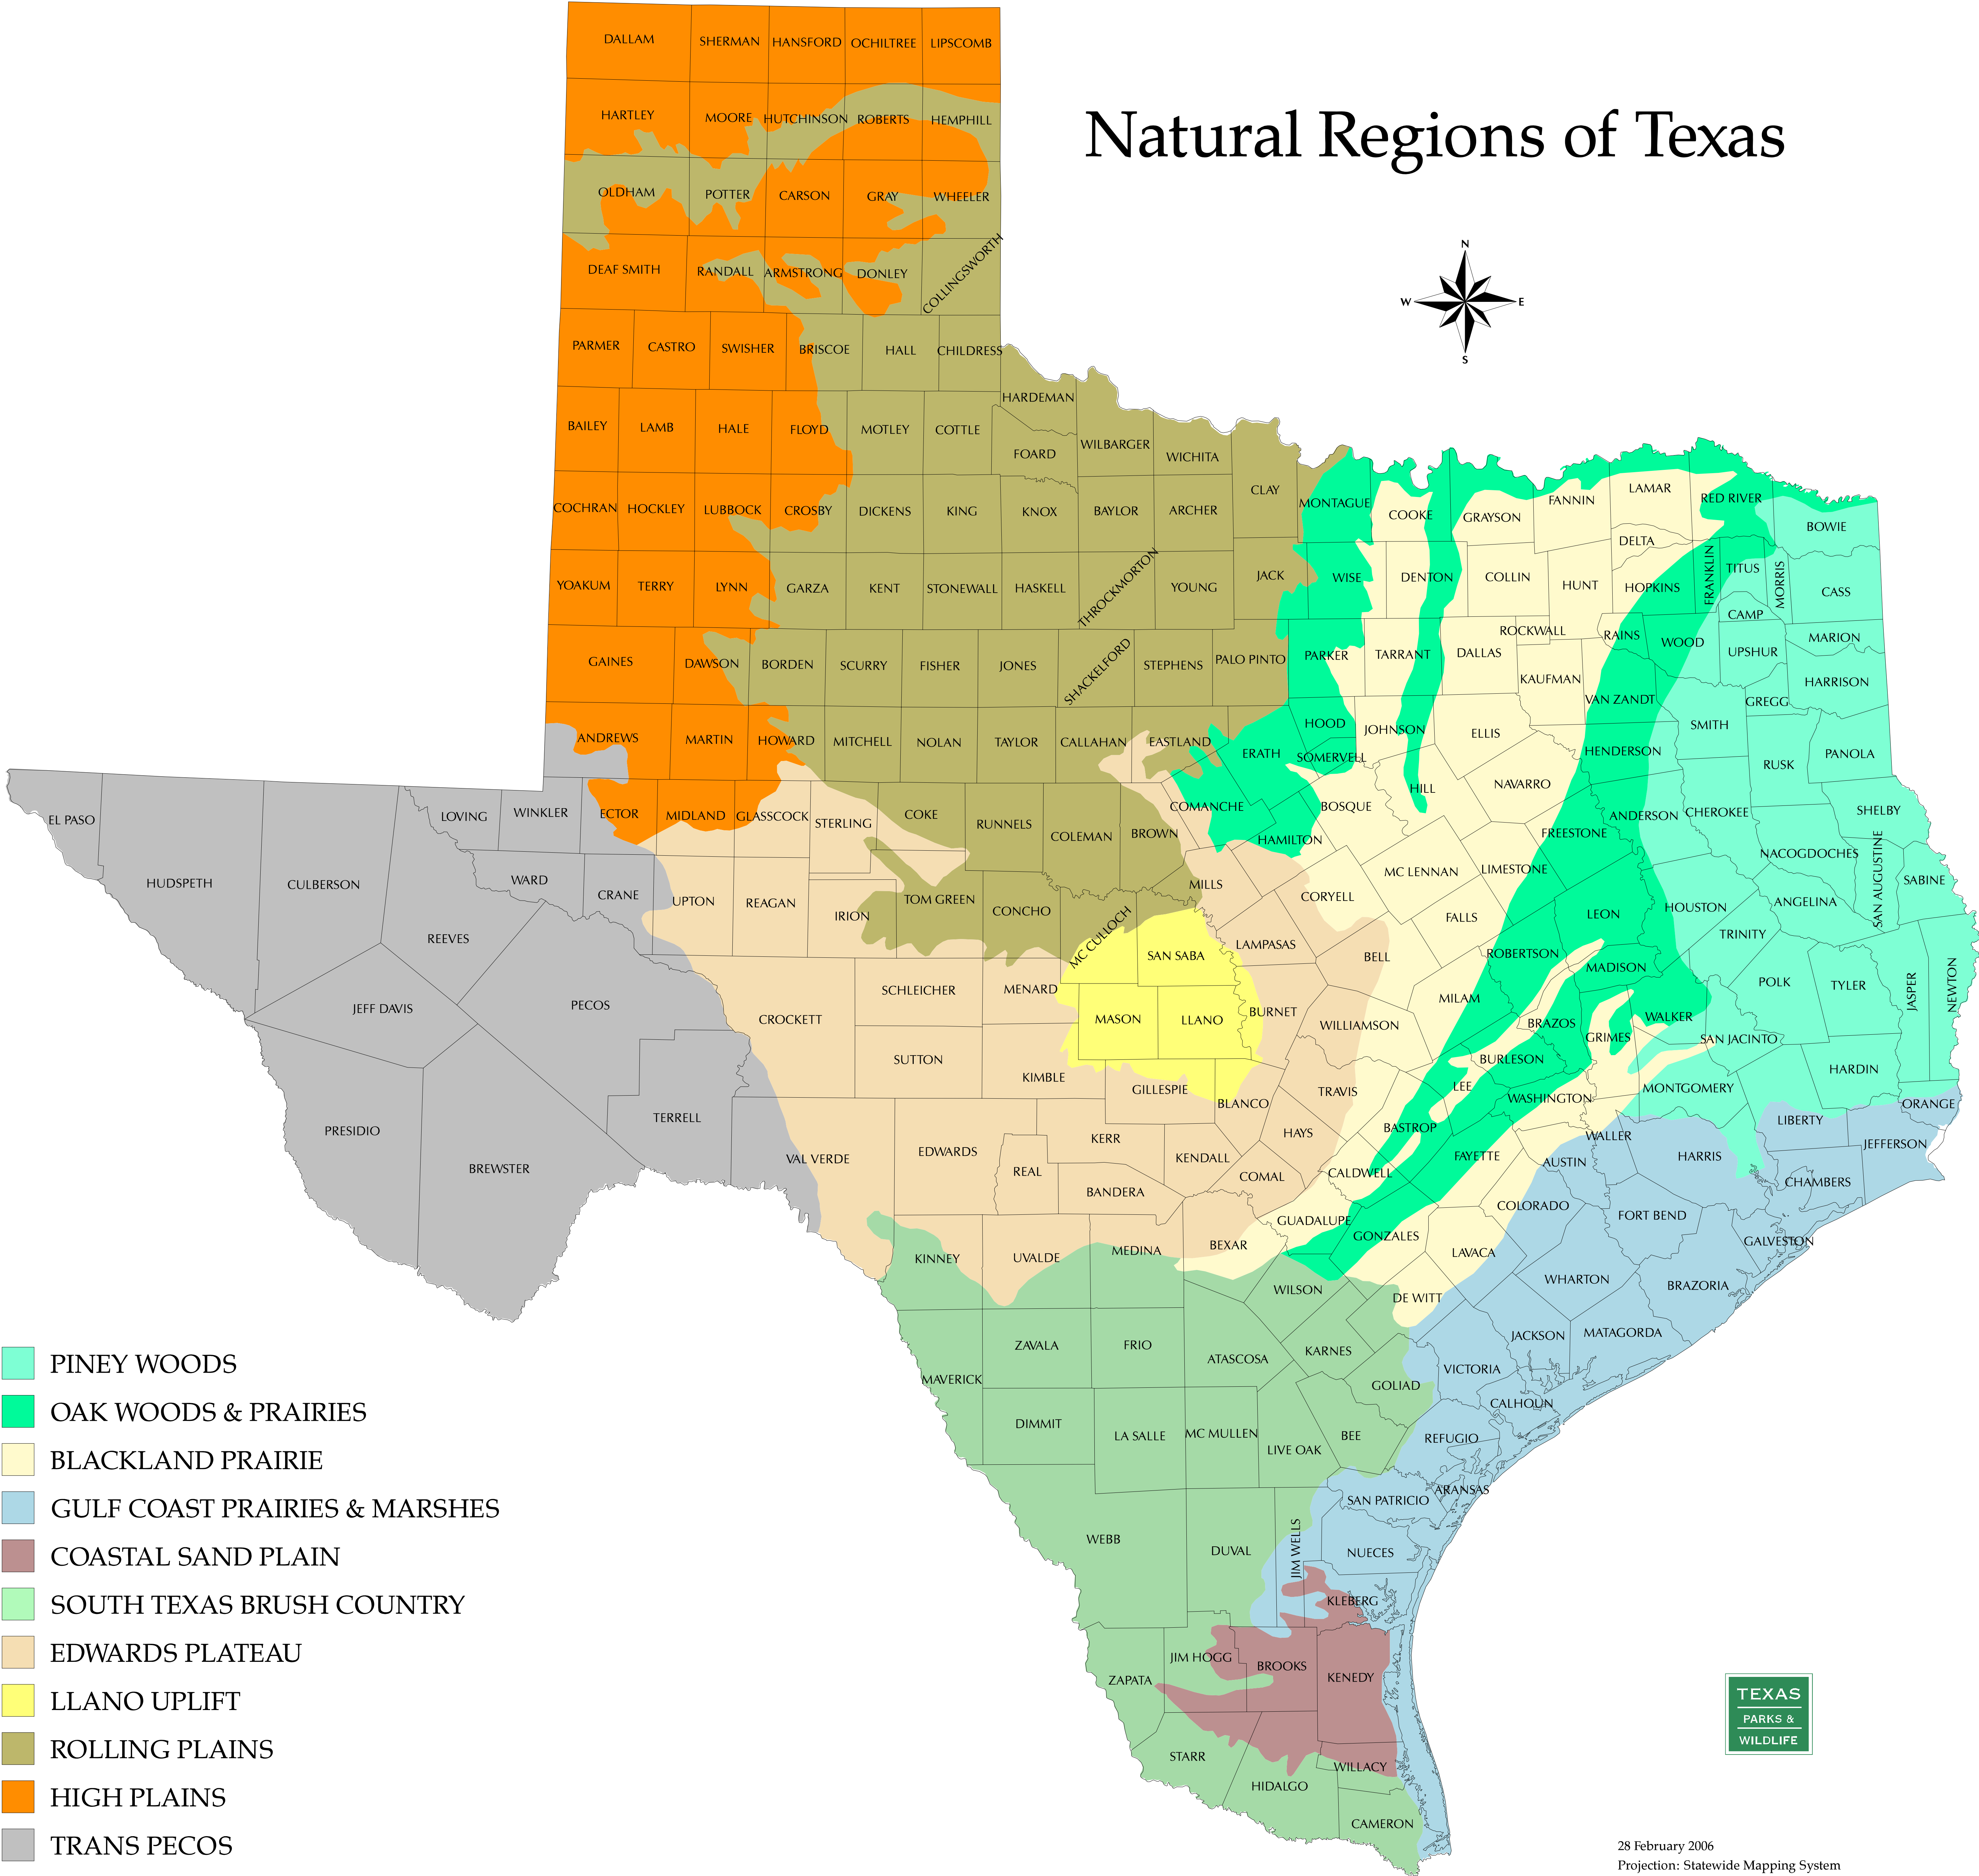

Natural Regions of Texas

- PINEY WOODS
- OAK WOODS & PRAIRIES
- BLACKLAND PRAIRIE
- GULF COAST PRAIRIES & MARSHES
- COASTAL SAND PLAIN
- SOUTH TEXAS BRUSH COUNTRY
- EDWARDS PLATEAU
- LLANO UPLIFT
- ROLLING PLAINS
- HIGH PLAINS
- TRANS PECOS

28 February 2006
 Projection: Statewide Mapping System
 Map compiled by the Texas Parks & Wildlife Department
 GIS Lab. No claims are made to the accuracy of the data
 or to the suitability of the data to a particular use.