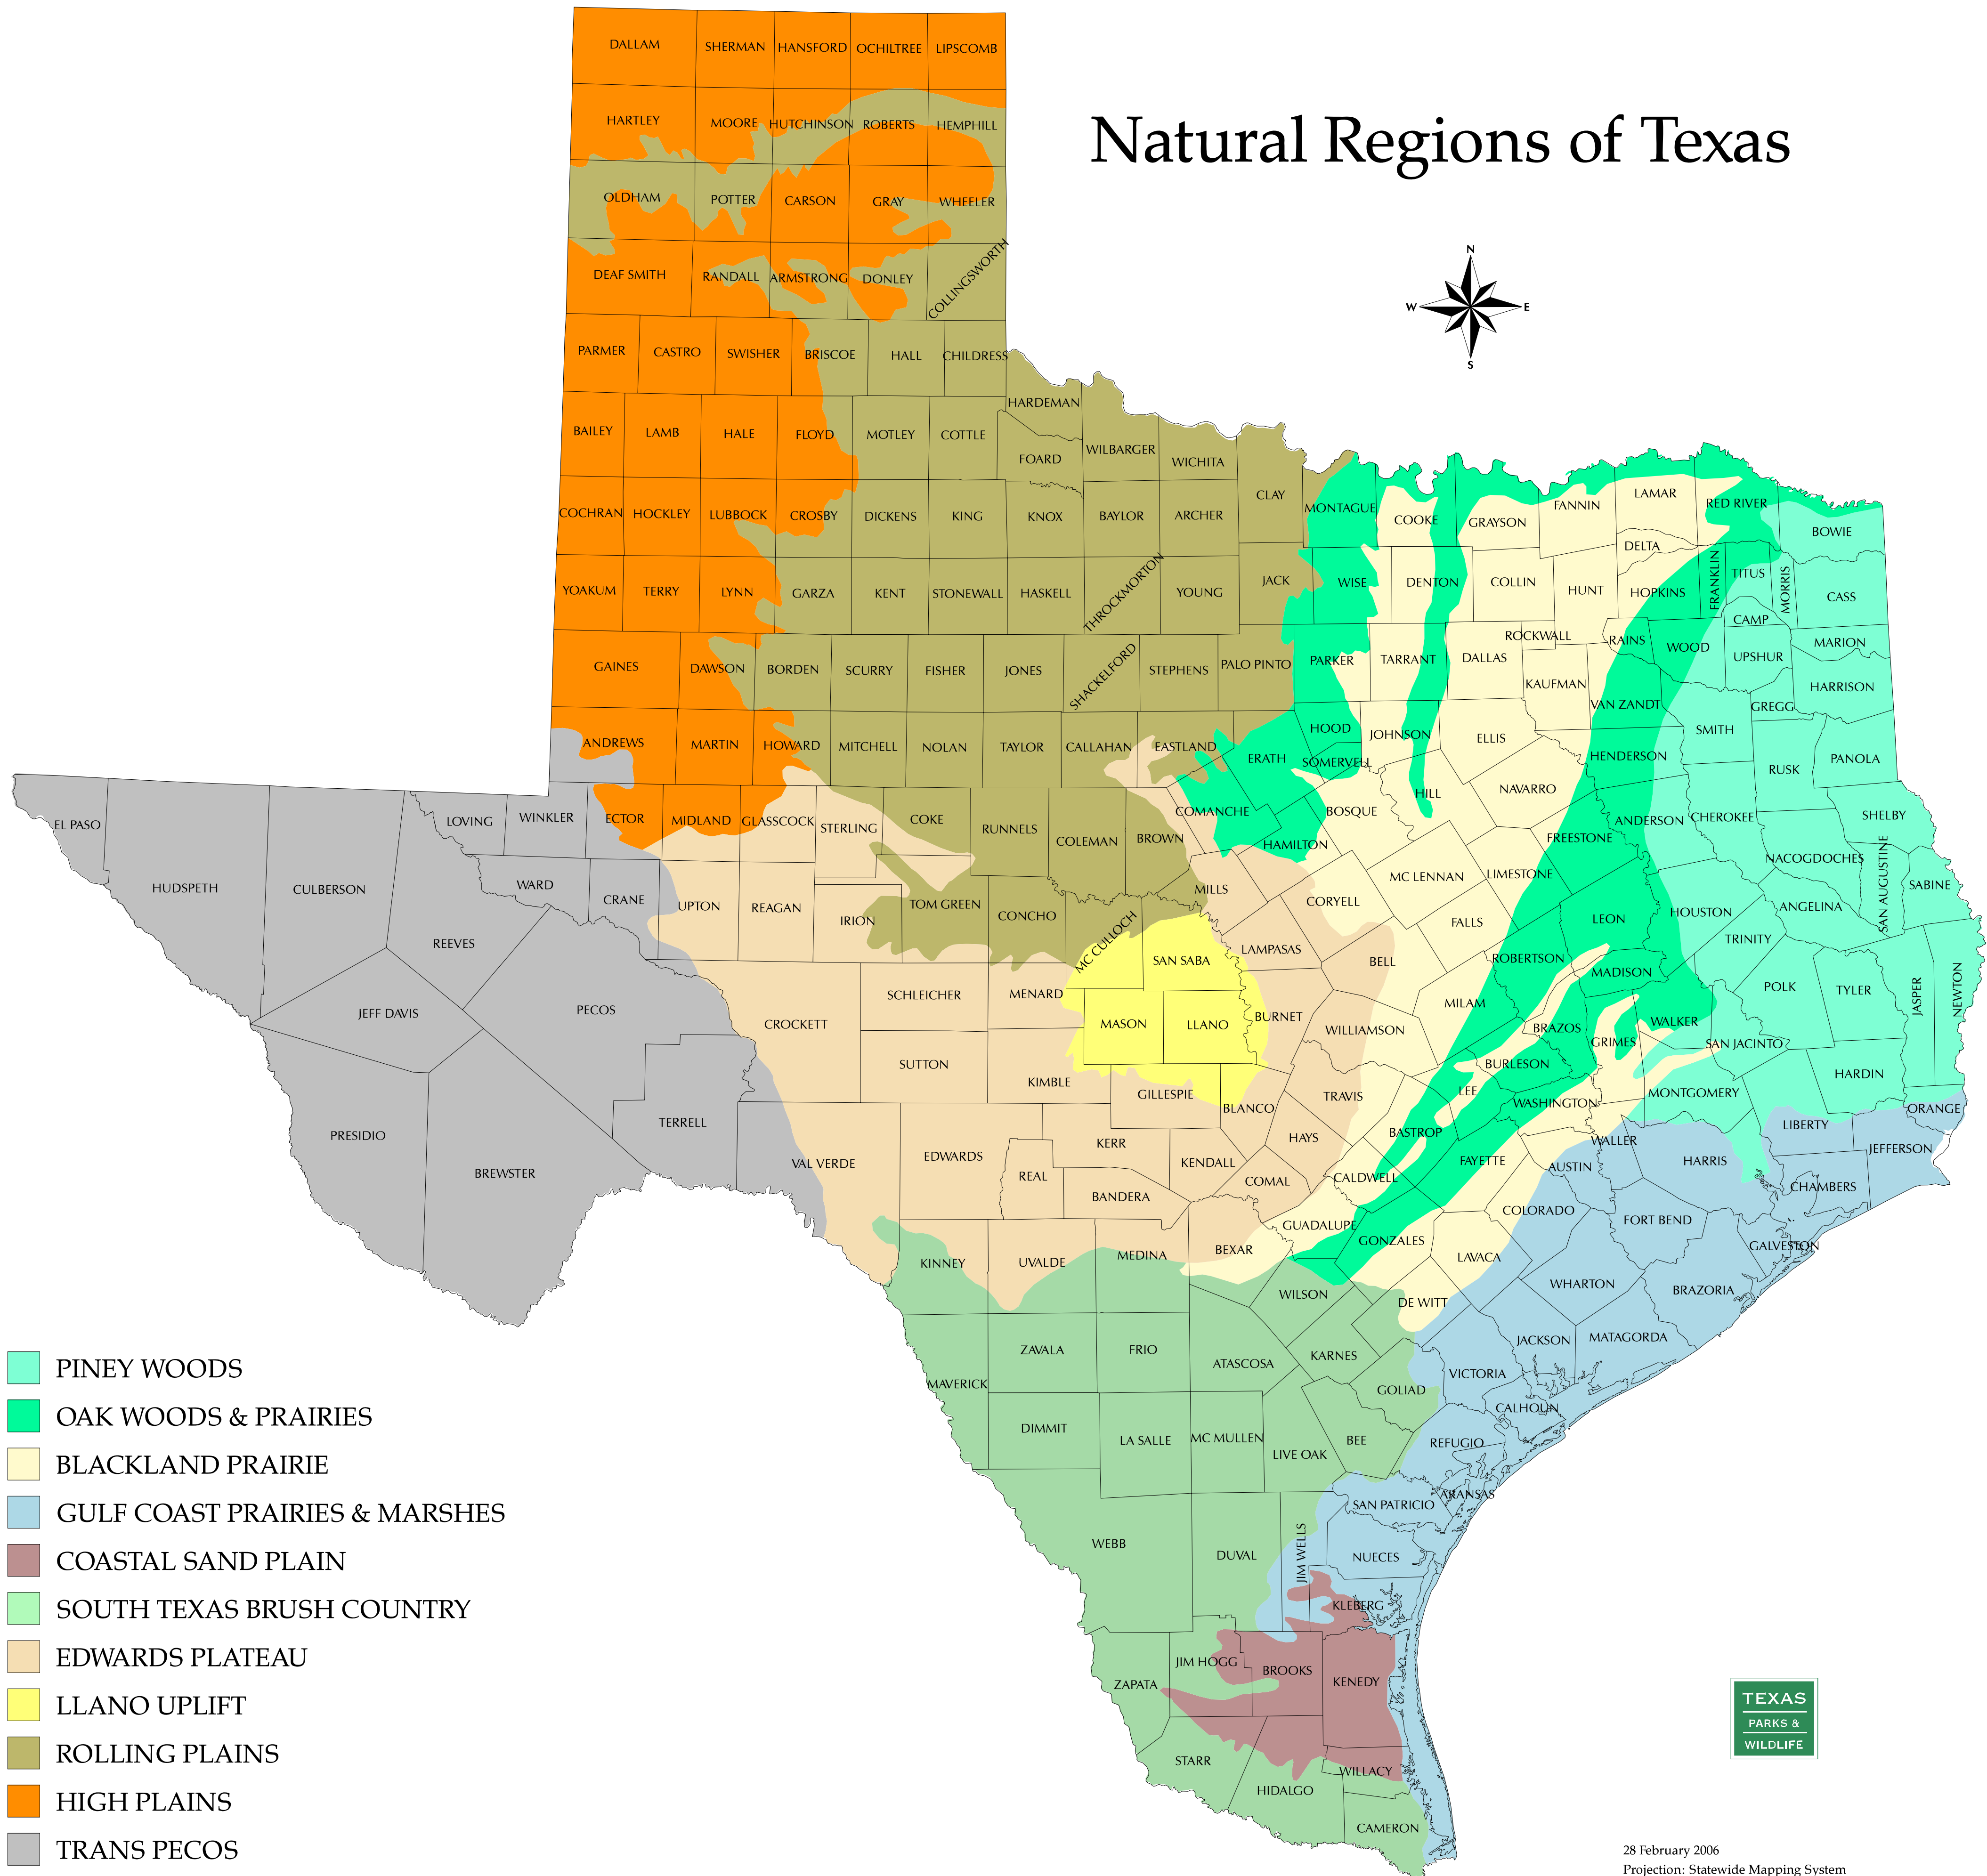

Natural Regions of Texas

- PINEY WOODS
- OAK WOODS & PRAIRIES
- BLACKLAND PRAIRIE
- GULF COAST PRAIRIES & MARSHES
- COASTAL SAND PLAIN
- SOUTH TEXAS BRUSH COUNTRY
- EDWARDS PLATEAU
- LLANO UPLIFT
- ROLLING PLAINS
- HIGH PLAINS
- TRANS PECOS

28 February 2006
 Projection: Statewide Mapping System
 Map compiled by the Texas Parks & Wildlife Department
 GIS Lab. No claims are made to the accuracy of the data
 or to the suitability of the data to a particular use.