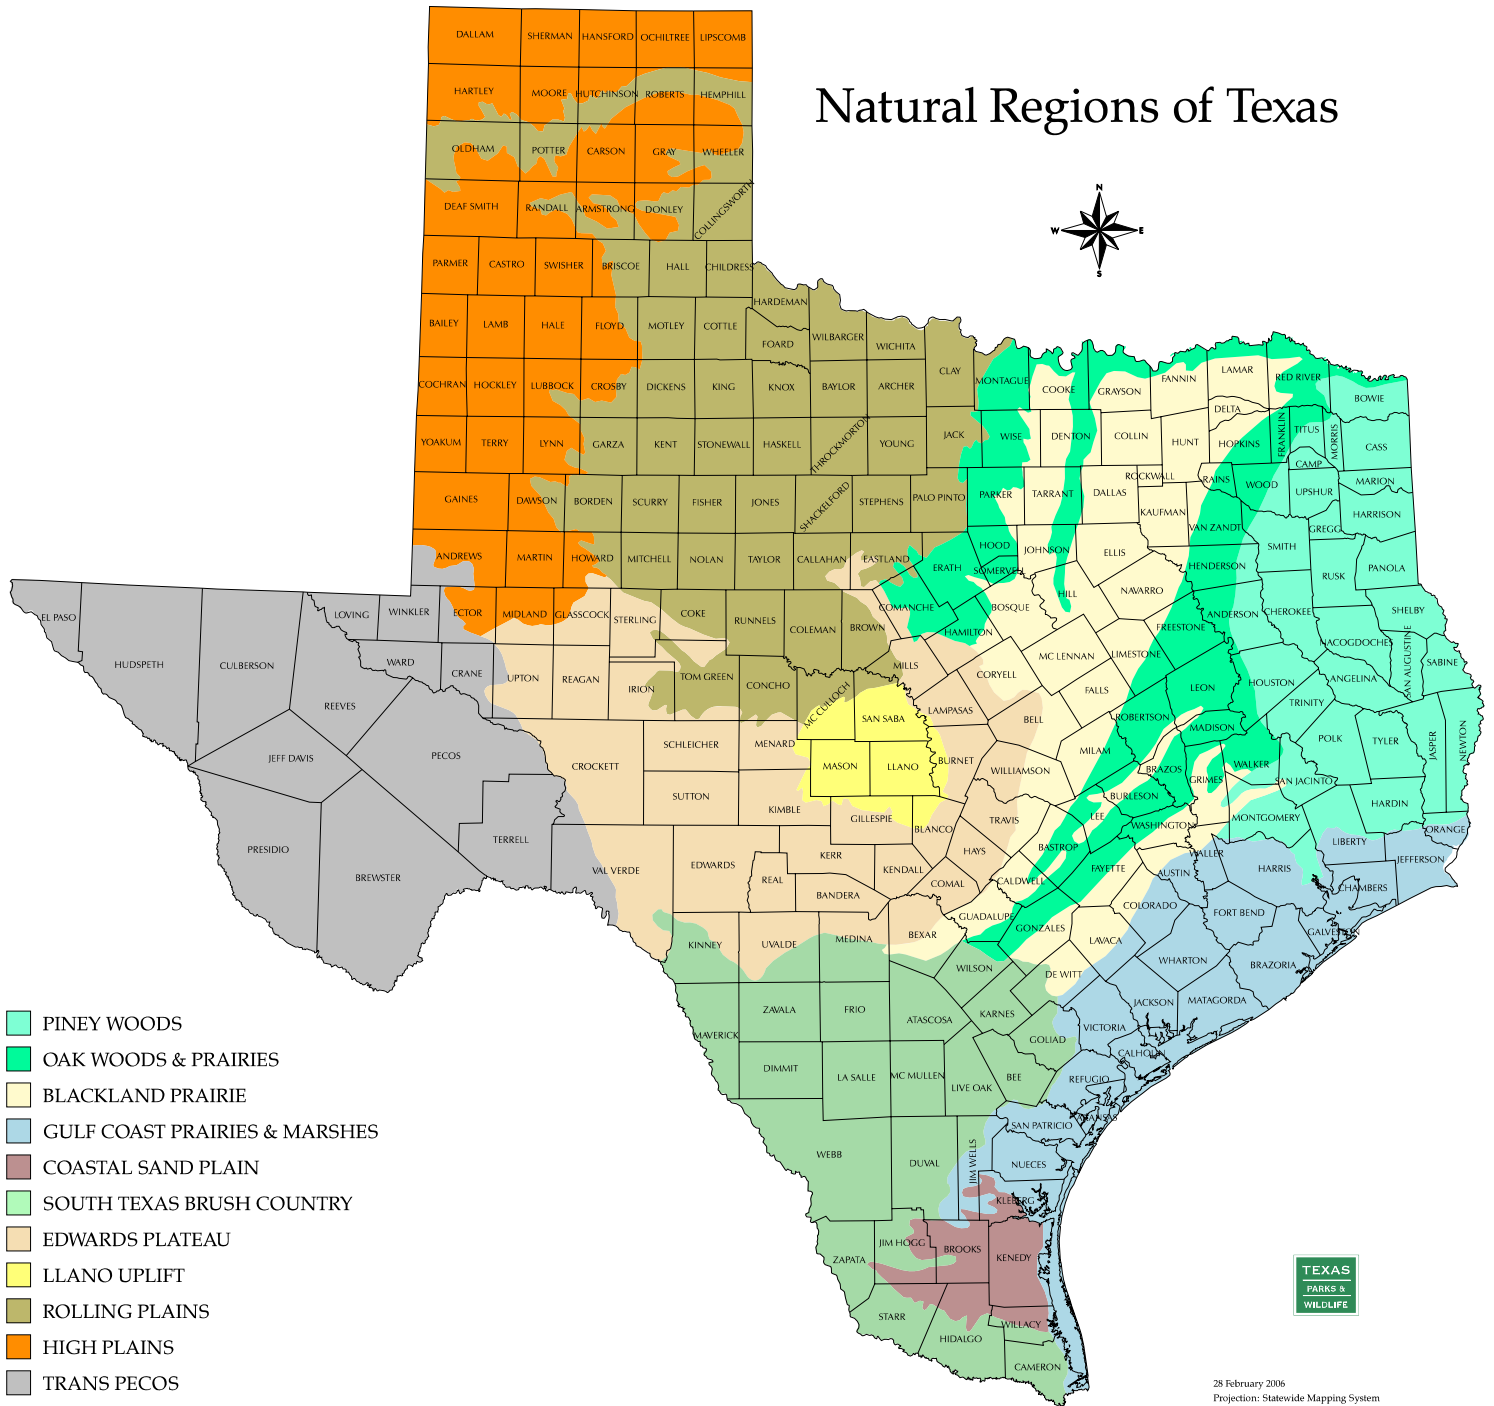

Natural Regions of Texas

- PINEY WOODS
- OAK WOODS & PRAIRIES
- BLACKLAND PRAIRIE
- GULF COAST PRAIRIES & MARSHES
- COASTAL SAND PLAIN
- SOUTH TEXAS BRUSH COUNTRY
- EDWARDS PLATEAU
- LLANO UPLIFT
- ROLLING PLAINS
- HIGH PLAINS
- TRANS PECOS

Source: *Preserving Texas' Natural Heritage*. LBJ School of
Public Affairs Policy Research Project Report 31, 1978.