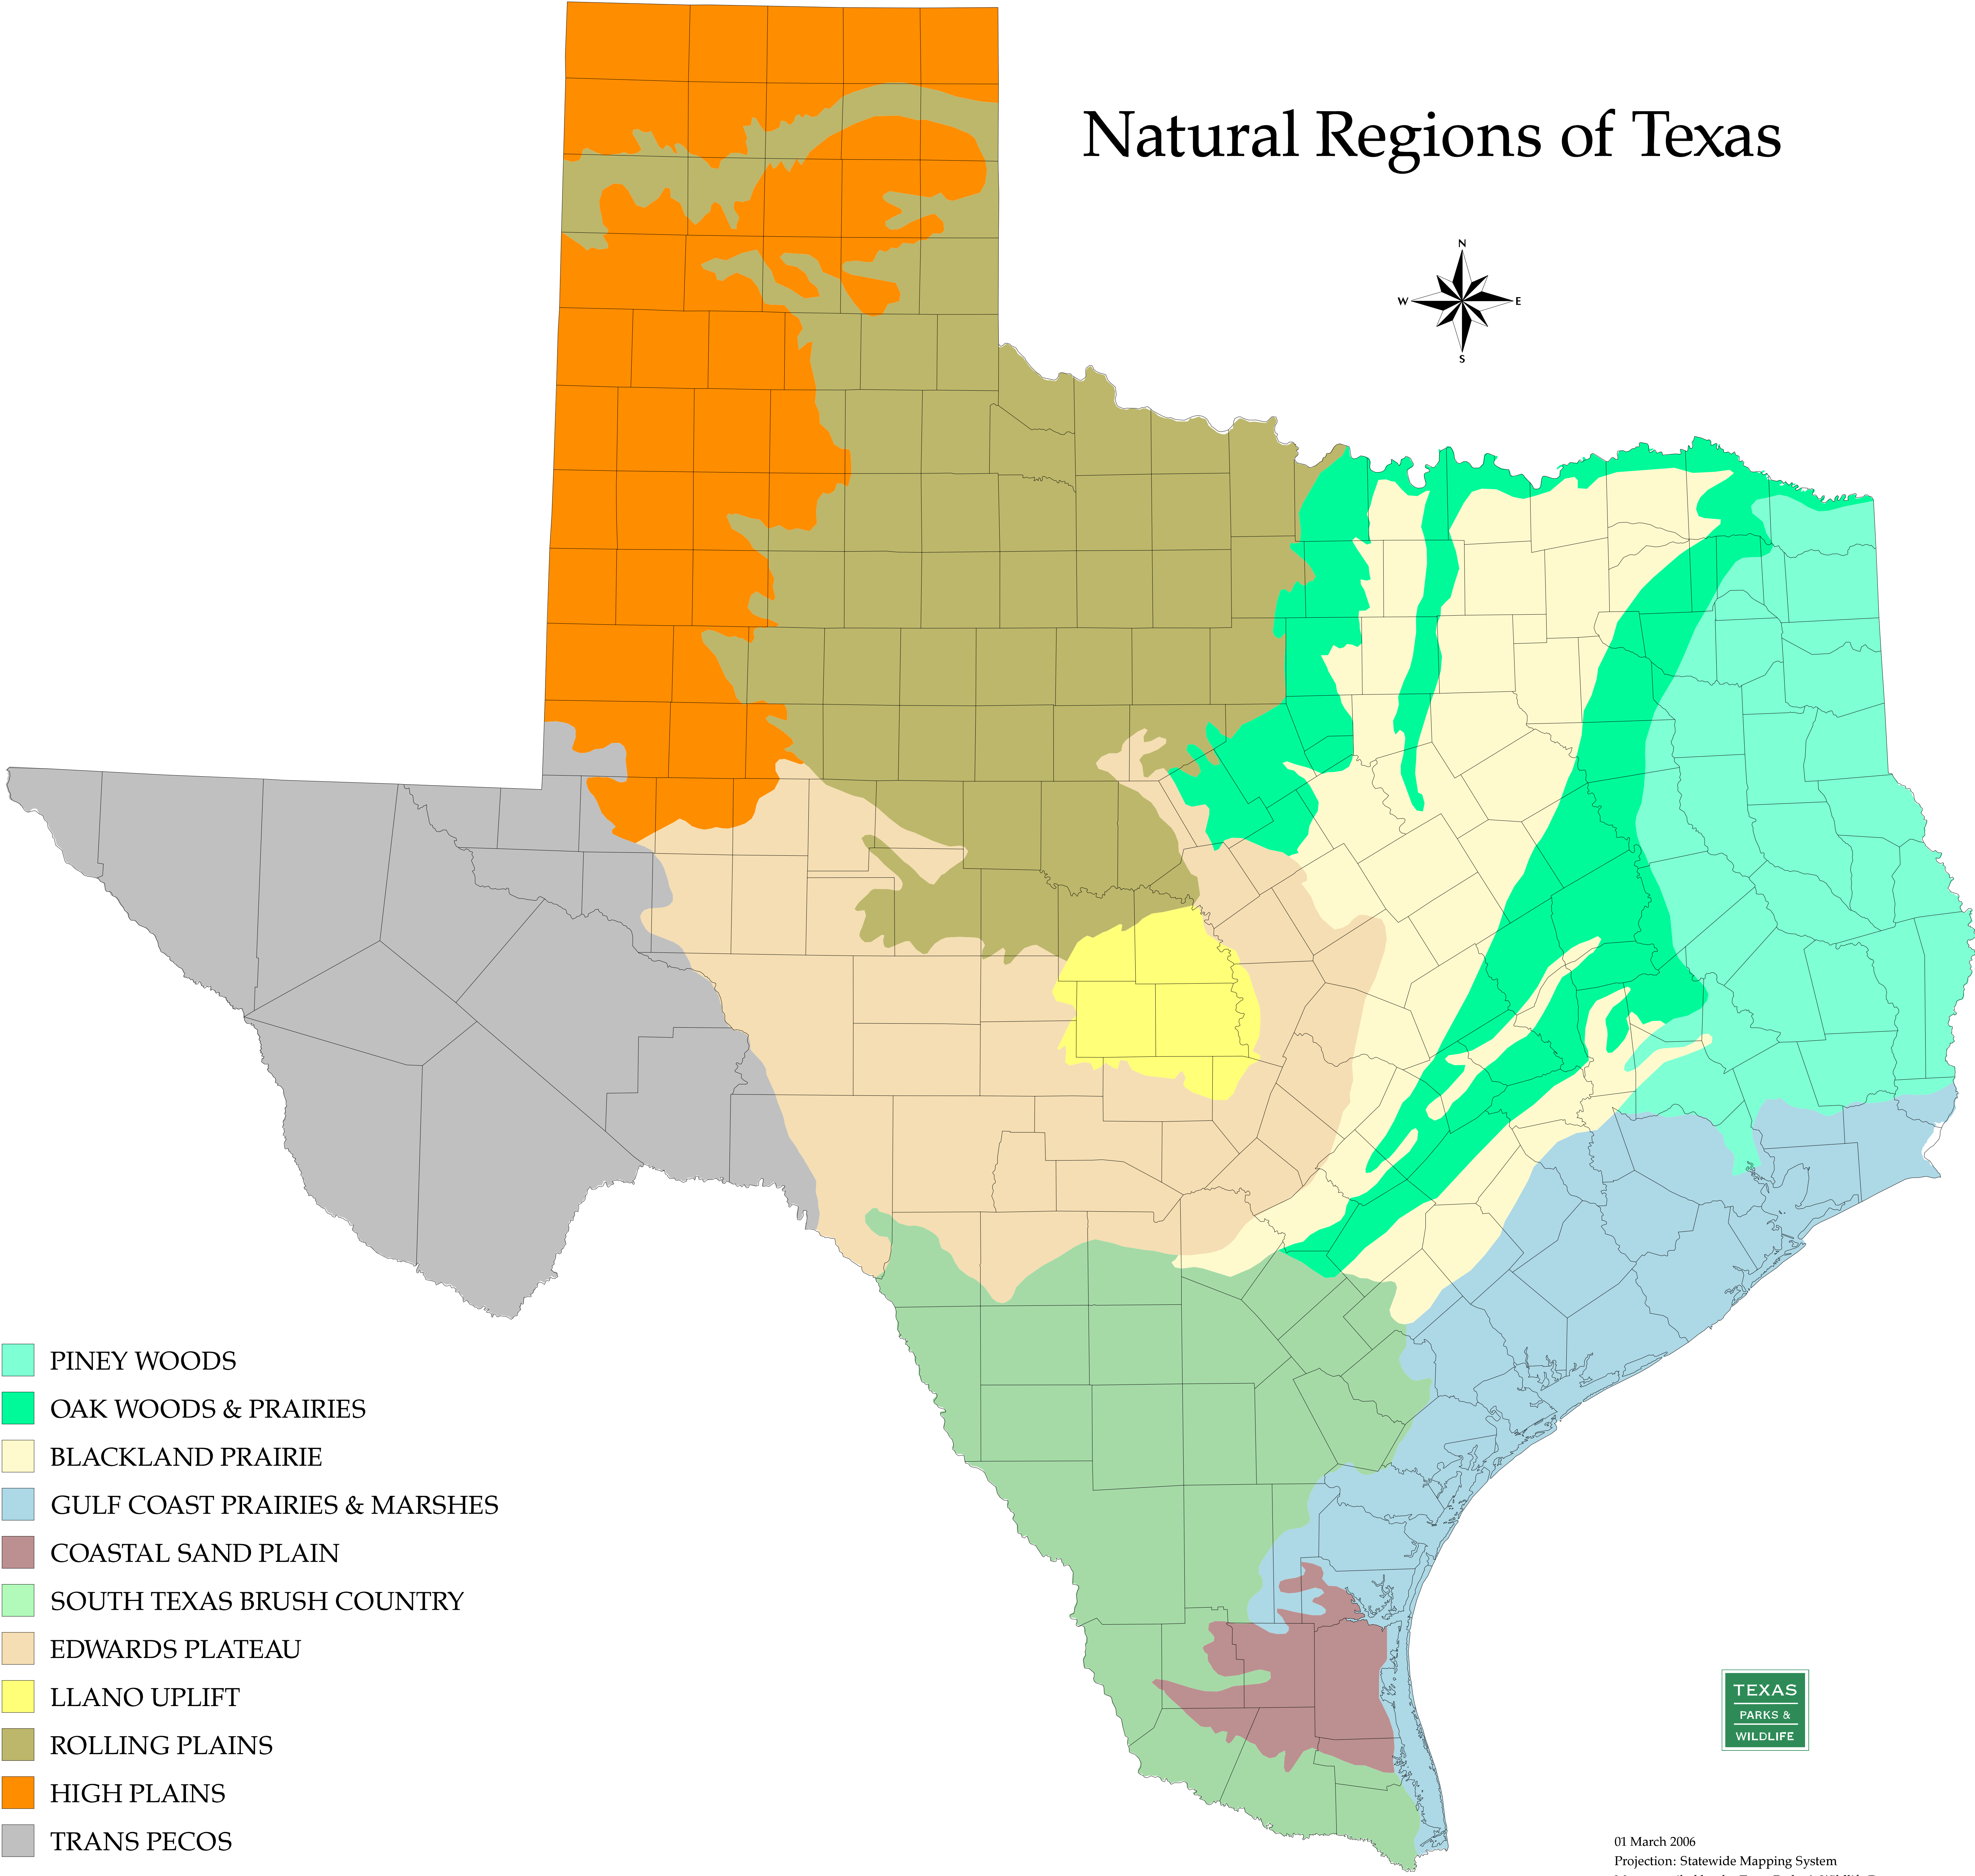

Natural Regions of Texas

-  PINEY WOODS
-  OAK WOODS & PRAIRIES
-  BLACKLAND PRAIRIE
-  GULF COAST PRAIRIES & MARSHES
-  COASTAL SAND PLAIN
-  SOUTH TEXAS BRUSH COUNTRY
-  EDWARDS PLATEAU
-  LLANO UPLIFT
-  ROLLING PLAINS
-  HIGH PLAINS
-  TRANS PECOS

01 March 2006
Projection: Statewide Mapping System
Map compiled by the Texas Parks & Wildlife Department
GIS Lab. No claims are made to the accuracy of the data
or to the suitability of the data to a particular use.