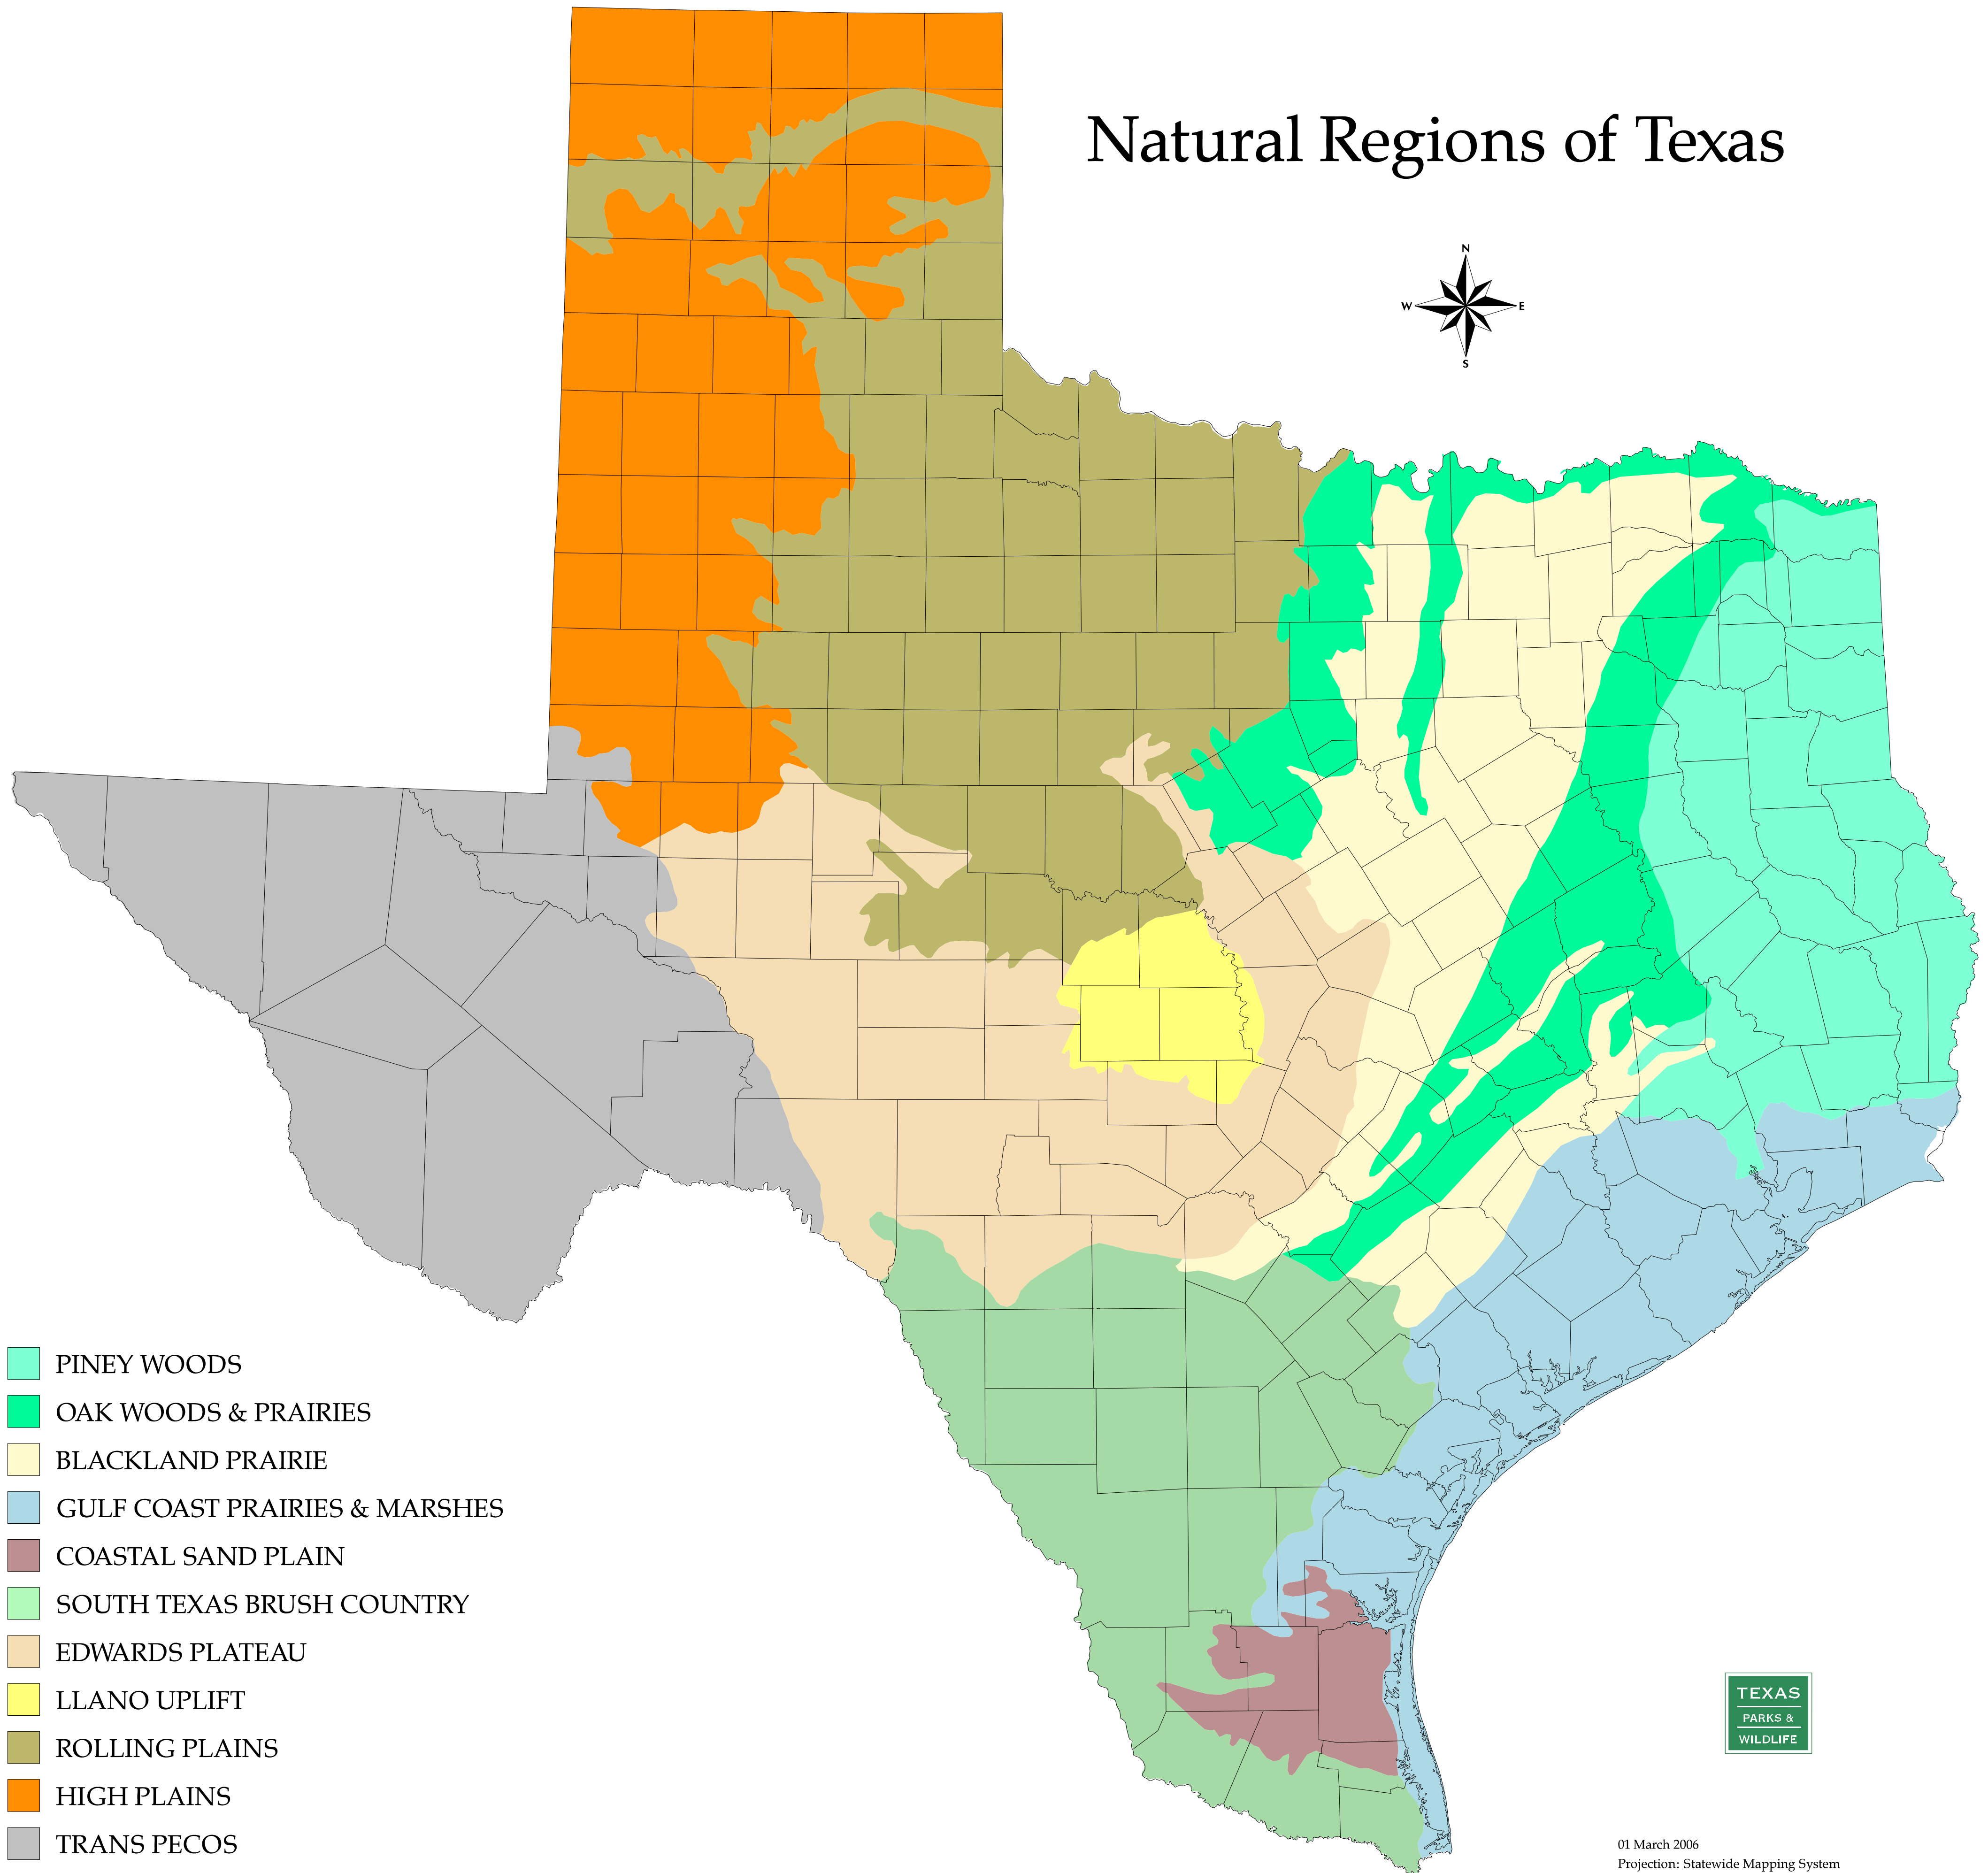

Natural Regions of Texas

- PINEY WOODS
- OAK WOODS & PRAIRIES
- BLACKLAND PRAIRIE
- GULF COAST PRAIRIES & MARSHES
- COASTAL SAND PLAIN
- SOUTH TEXAS BRUSH COUNTRY
- EDWARDS PLATEAU
- LLANO UPLIFT
- ROLLING PLAINS
- HIGH PLAINS
- TRANS PECOS

01 March 2006
Projection: Statewide Mapping System
Map compiled by the Texas Parks & Wildlife Department
GIS Lab. No claims are made to the accuracy of the data
or to the suitability of the data to a particular use.