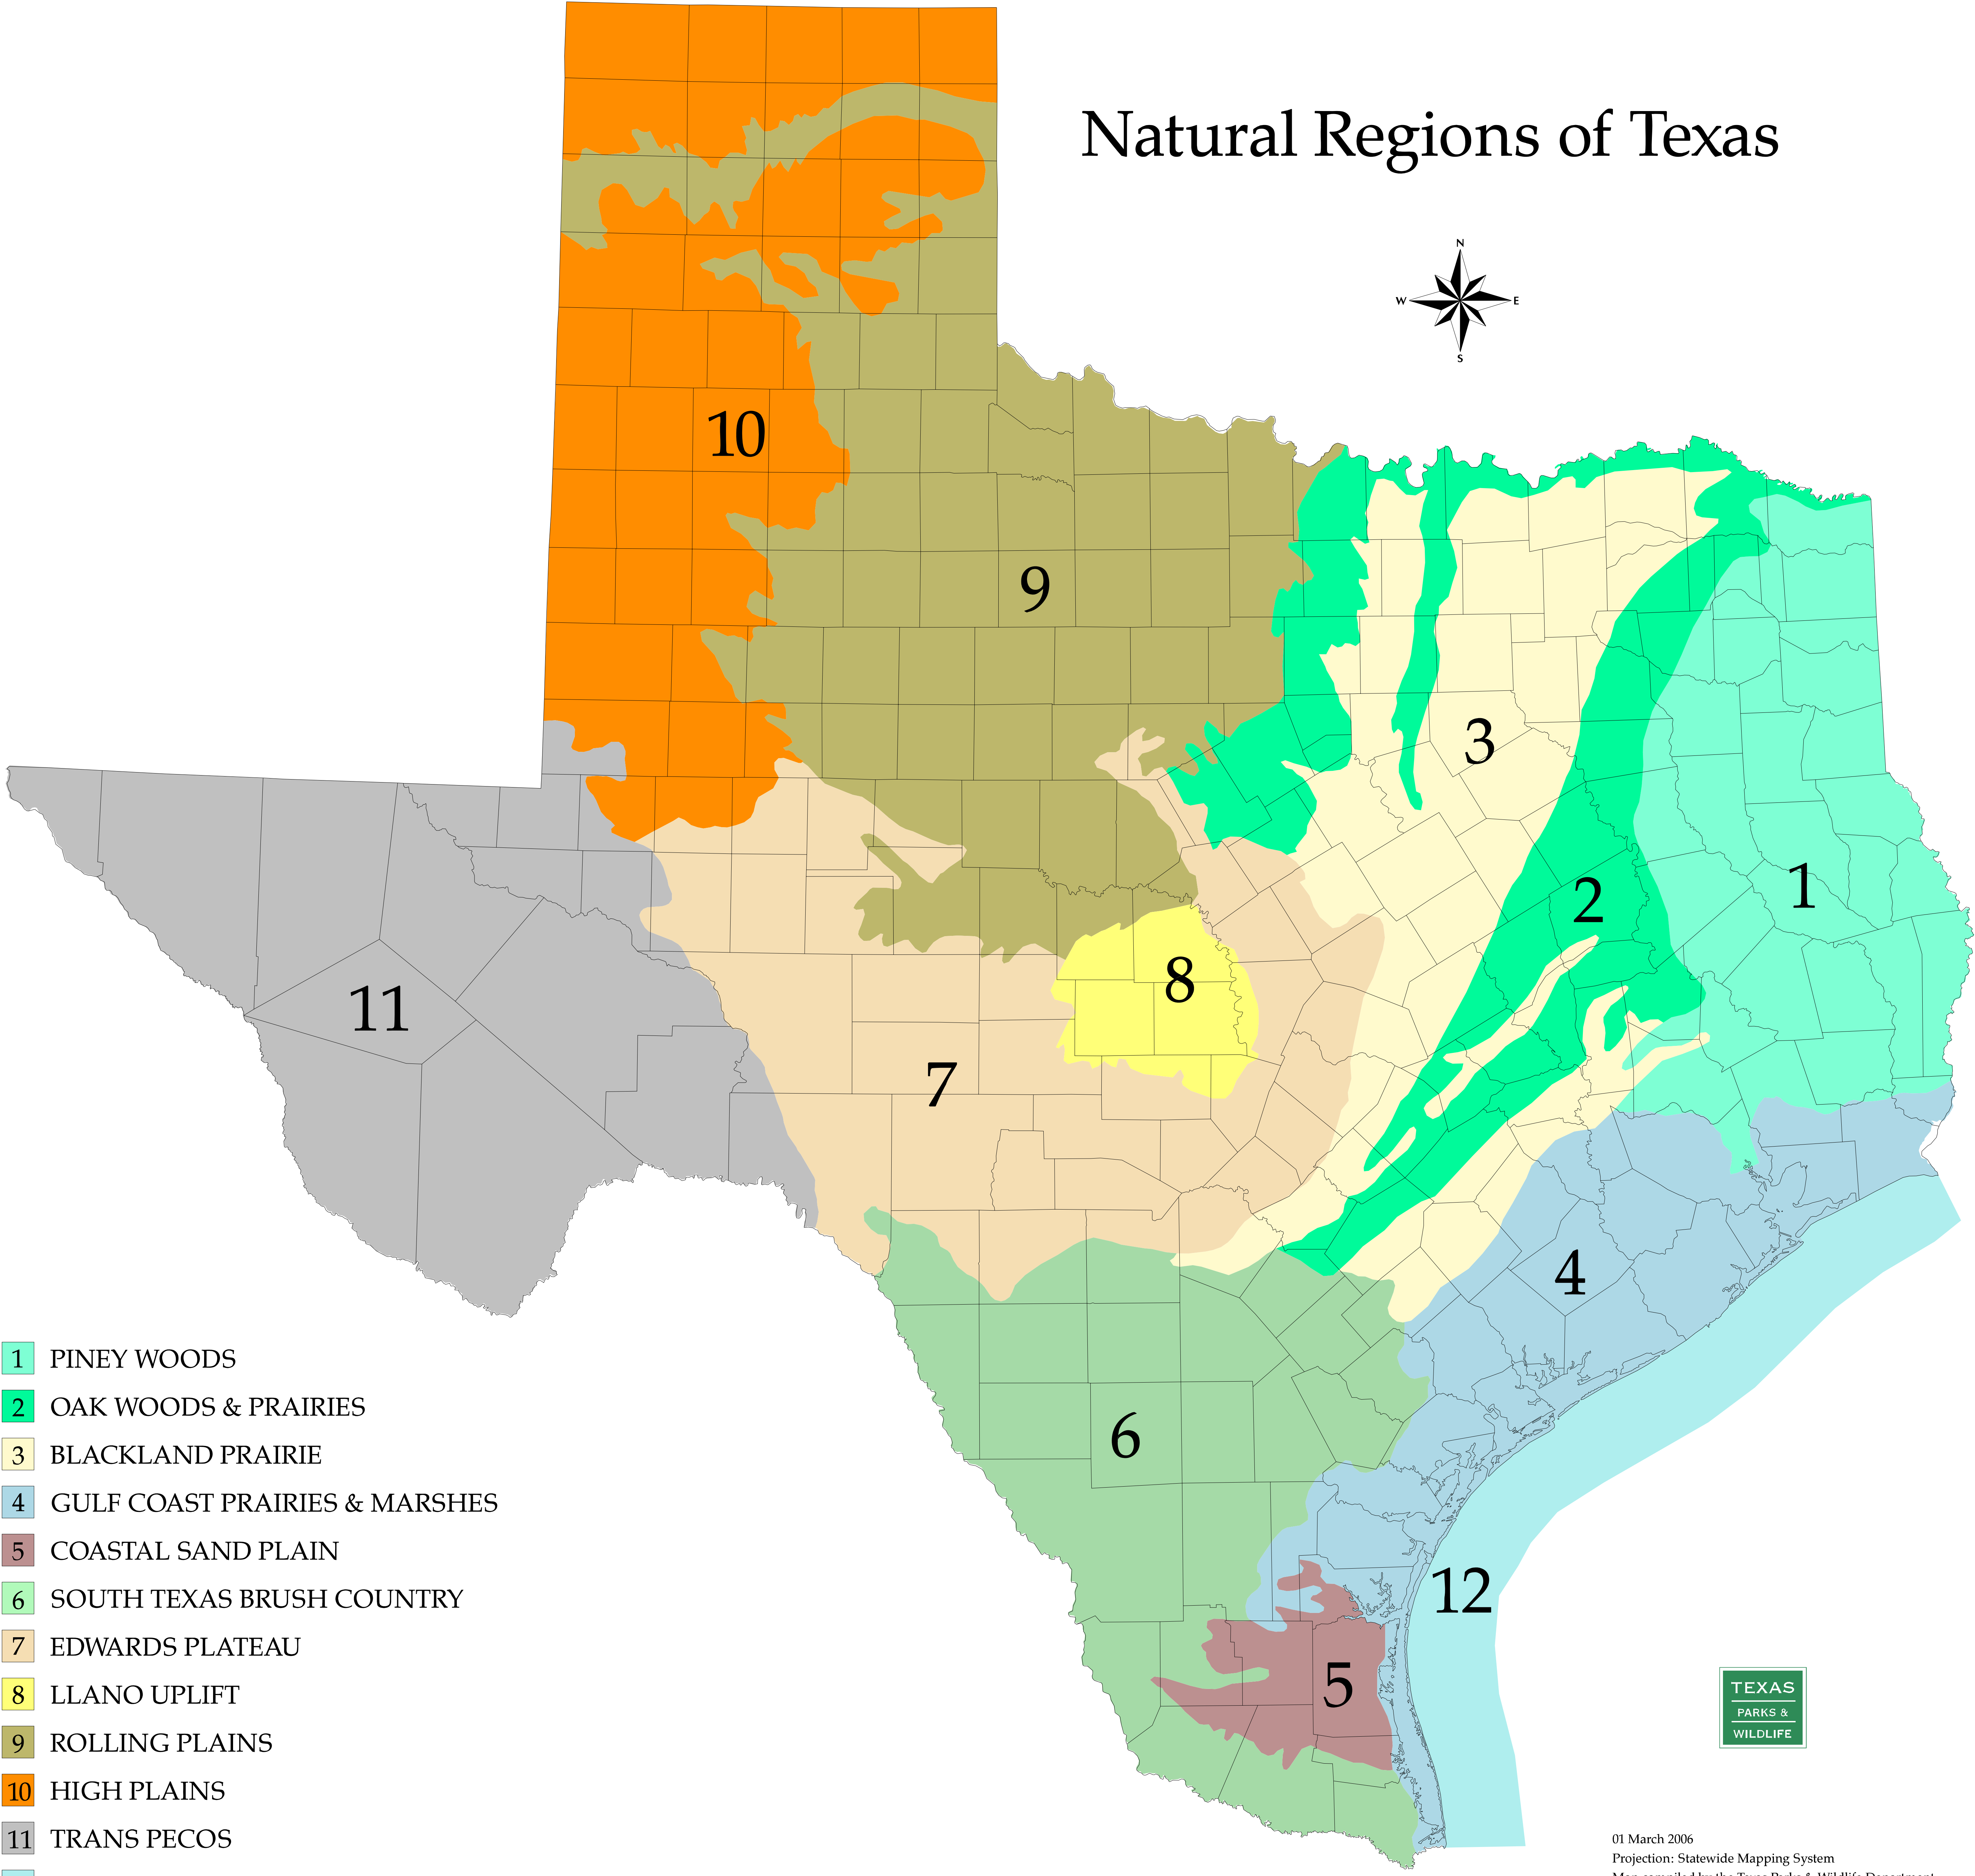

Natural Regions of Texas

- 1 PINEY WOODS
- 2 OAK WOODS & PRAIRIES
- 3 BLACKLAND PRAIRIE
- 4 GULF COAST PRAIRIES & MARSHES
- 5 COASTAL SAND PLAIN
- 6 SOUTH TEXAS BRUSH COUNTRY
- 7 EDWARDS PLATEAU
- 8 LLANO UPLIFT
- 9 ROLLING PLAINS
- 10 HIGH PLAINS
- 11 TRANS PECOS
- 12 MARINE ENVIRONMENT

01 March 2006
Projection: Statewide Mapping System
Map compiled by the Texas Parks & Wildlife Department
GIS Lab. No claims are made to the accuracy of the data
or to the suitability of the data to a particular use.