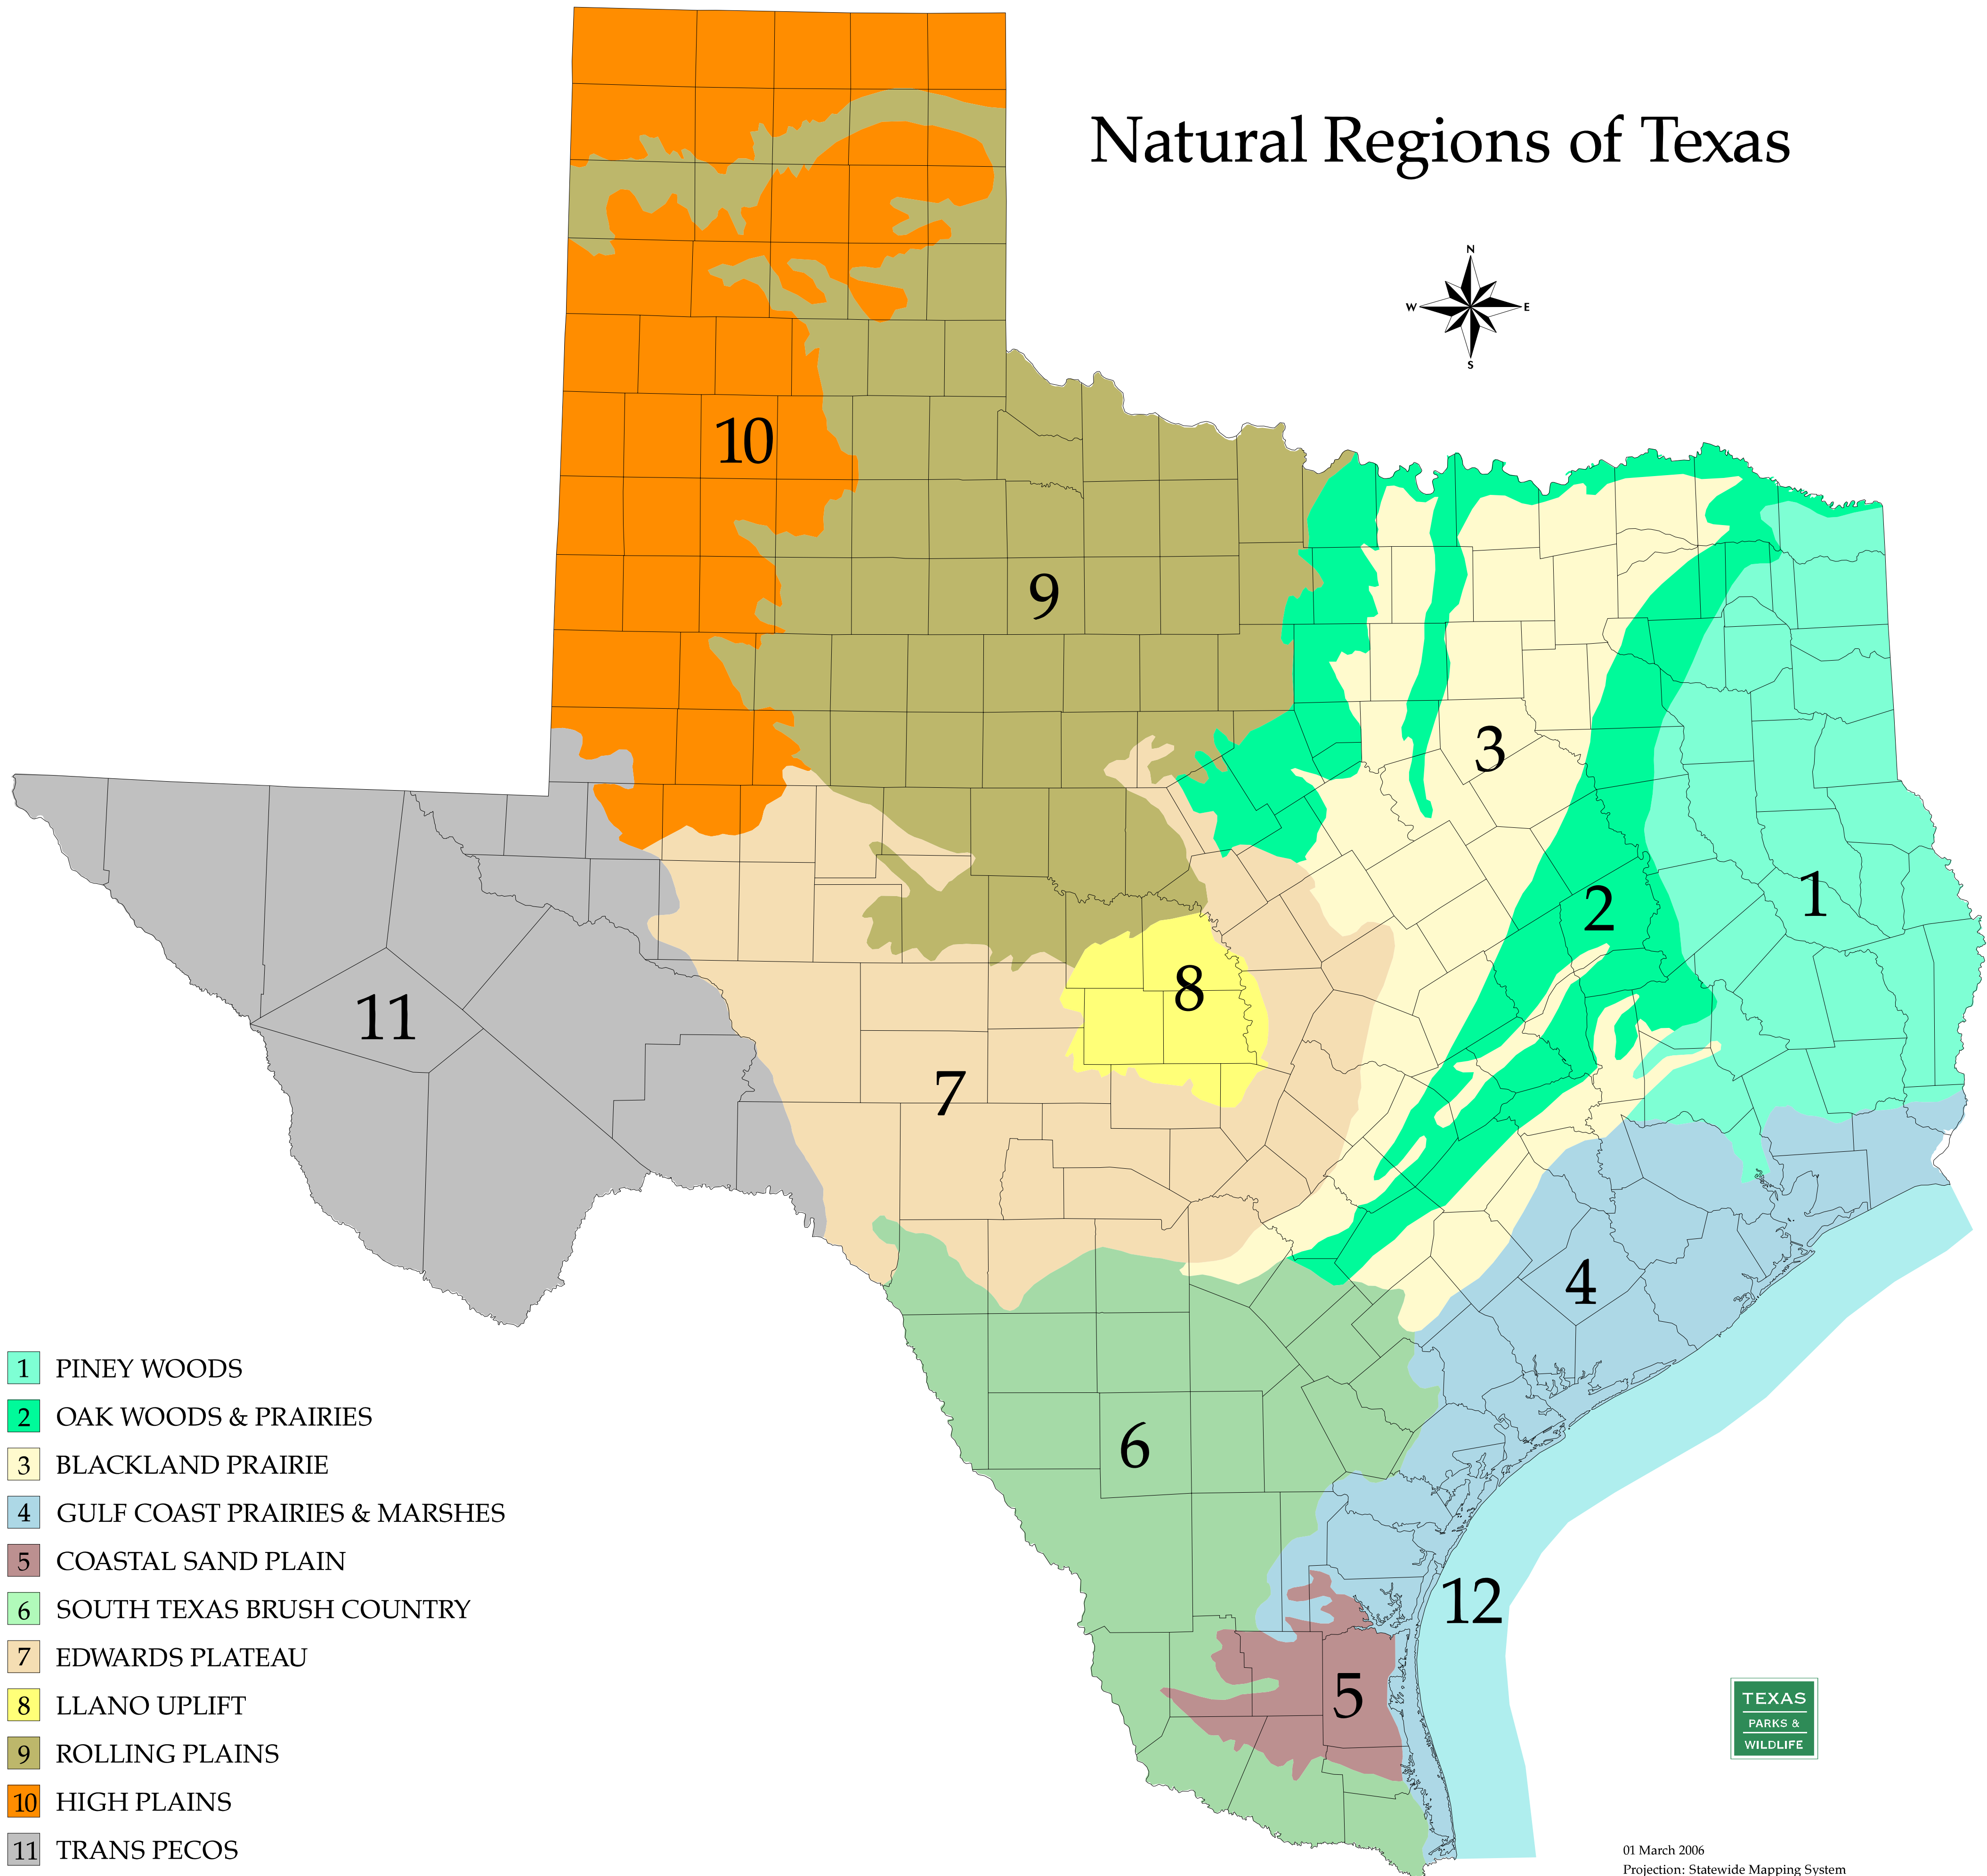

# Natural Regions of Texas

- 1 PINEY WOODS
- 2 OAK WOODS & PRAIRIES
- 3 BLACKLAND PRAIRIE
- 4 GULF COAST PRAIRIES & MARSHES
- 5 COASTAL SAND PLAIN
- 6 SOUTH TEXAS BRUSH COUNTRY
- 7 EDWARDS PLATEAU
- 8 LLANO UPLIFT
- 9 ROLLING PLAINS
- 10 HIGH PLAINS
- 11 TRANS PECOS
- 12 MARINE ENVIRONMENT

01 March 2006  
Projection: Statewide Mapping System  
Map compiled by the Texas Parks & Wildlife Department  
GIS Lab. No claims are made to the accuracy of the data  
or to the suitability of the data to a particular use.