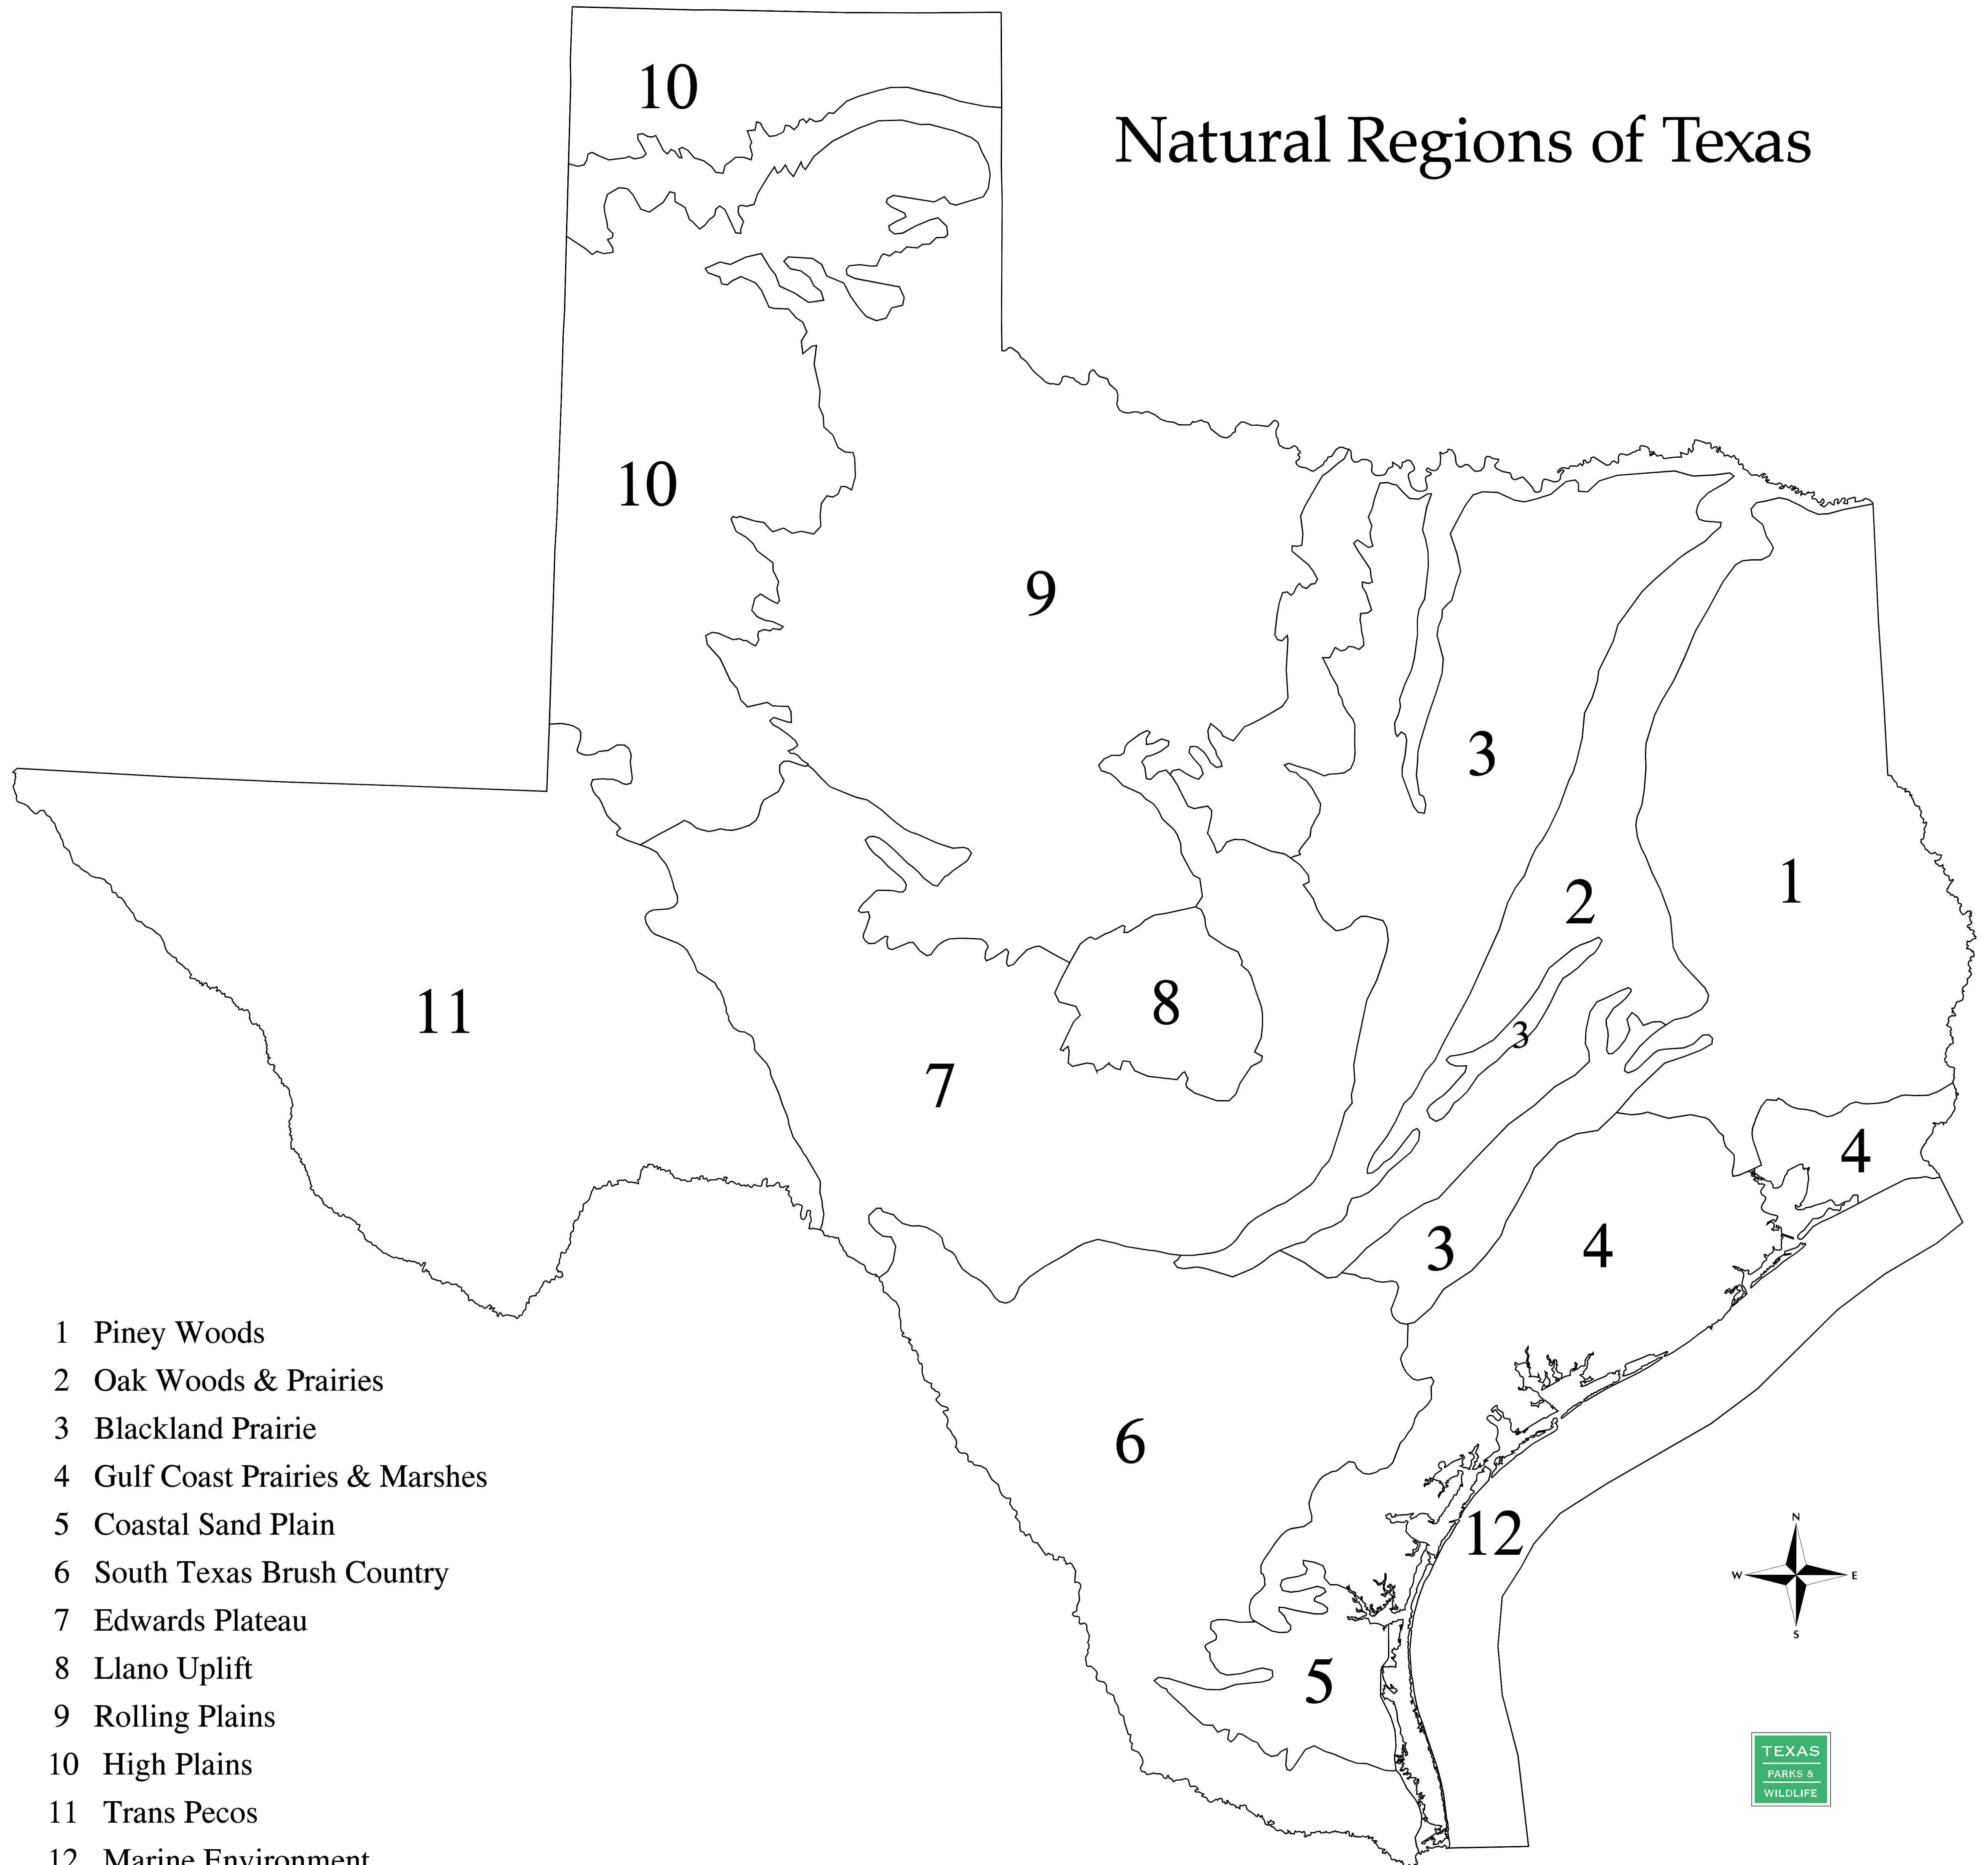

# Natural Regions of Texas

- 1 Piney Woods
- 2 Oak Woods & Prairies
- 3 Blackland Prairie
- 4 Gulf Coast Prairies & Marshes
- 5 Coastal Sand Plain
- 6 South Texas Brush Country
- 7 Edwards Plateau
- 8 Llano Uplift
- 9 Rolling Plains
- 10 High Plains
- 11 Trans Pecos
- 12 Marine Environment

Source: *Preserving Texas' Natural Heritage*. LBJ School of Public Affairs Policy Research Project, Report 31, 1978.

Projection: Statewide Mapping System  
Map compiled by the Texas Parks & Wildlife Department GIS Lab. No claims are made to the accuracy of the data or to the suitability of the data to a particular use.