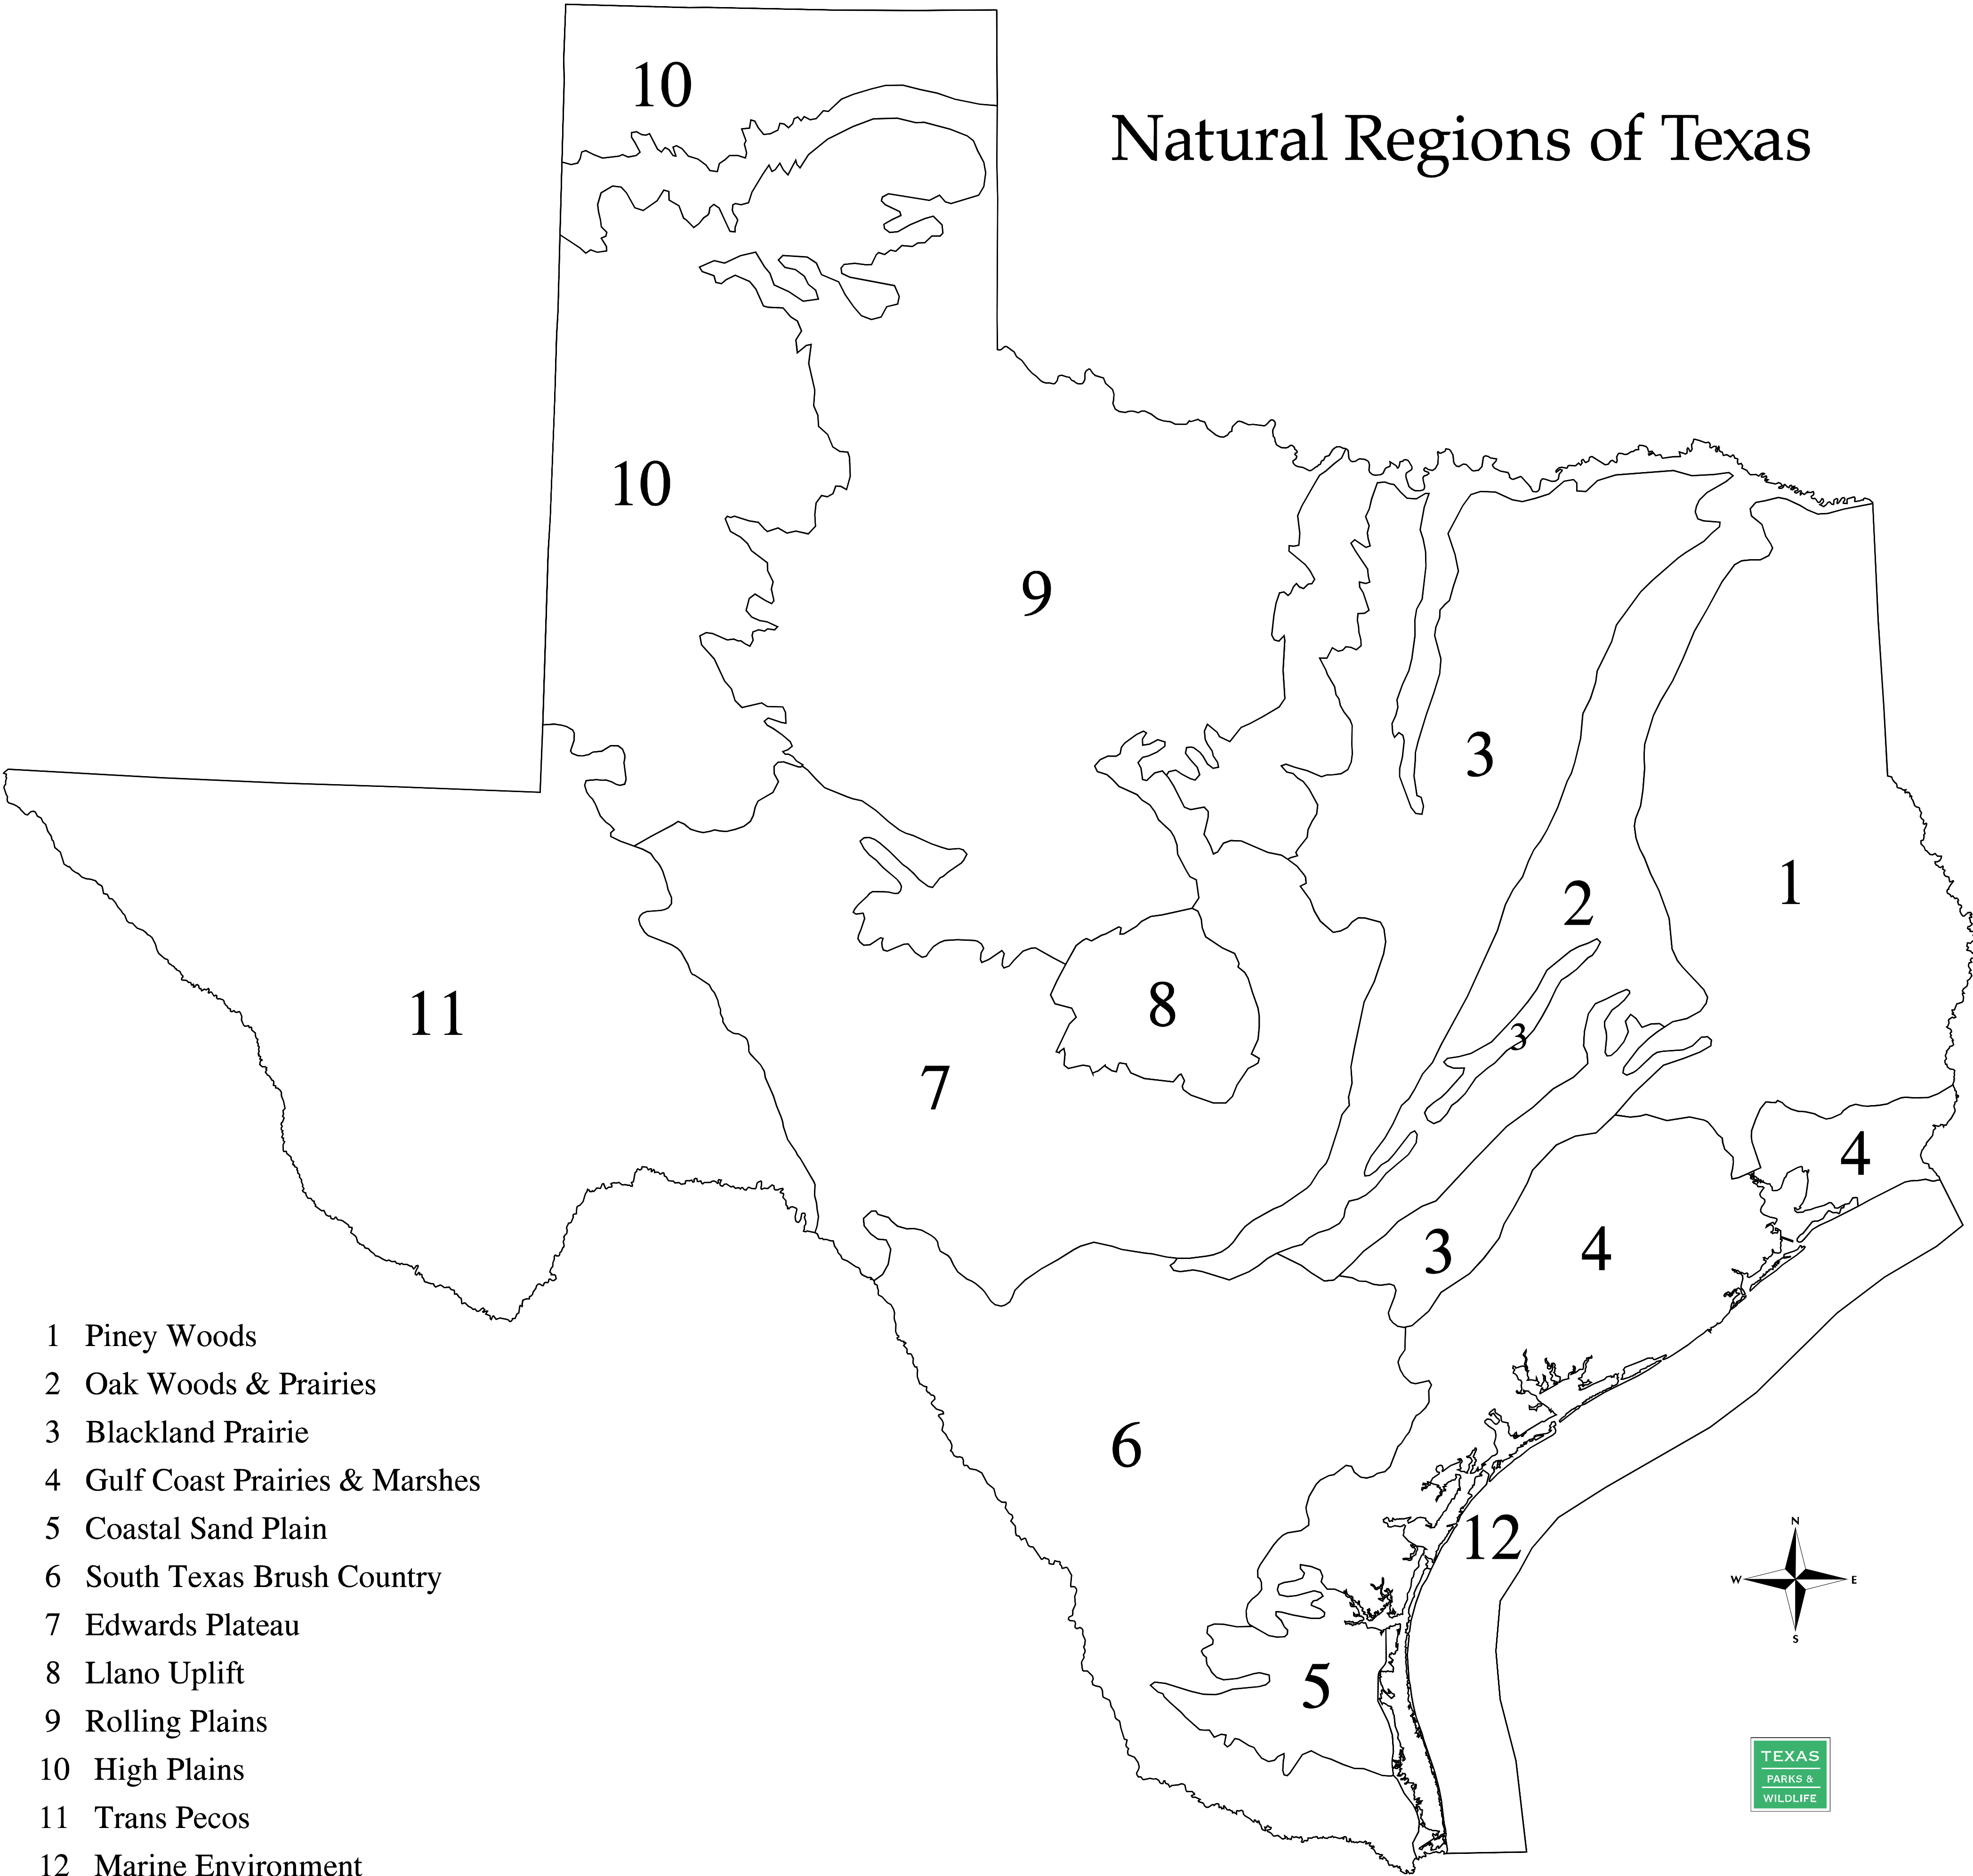

# Natural Regions of Texas

- 1 Piney Woods
- 2 Oak Woods & Prairies
- 3 Blackland Prairie
- 4 Gulf Coast Prairies & Marshes
- 5 Coastal Sand Plain
- 6 South Texas Brush Country
- 7 Edwards Plateau
- 8 Llano Uplift
- 9 Rolling Plains
- 10 High Plains
- 11 Trans Pecos
- 12 Marine Environment

Source: *Preserving Texas' Natural Heritage*. LBJ School of Public Affairs Policy Research Project, Report 31, 1978.

Projection: Statewide Mapping System  
Map compiled by the Texas Parks & Wildlife Department GIS Lab. No claims are made to the accuracy of the data or to the suitability of the data to a particular use.