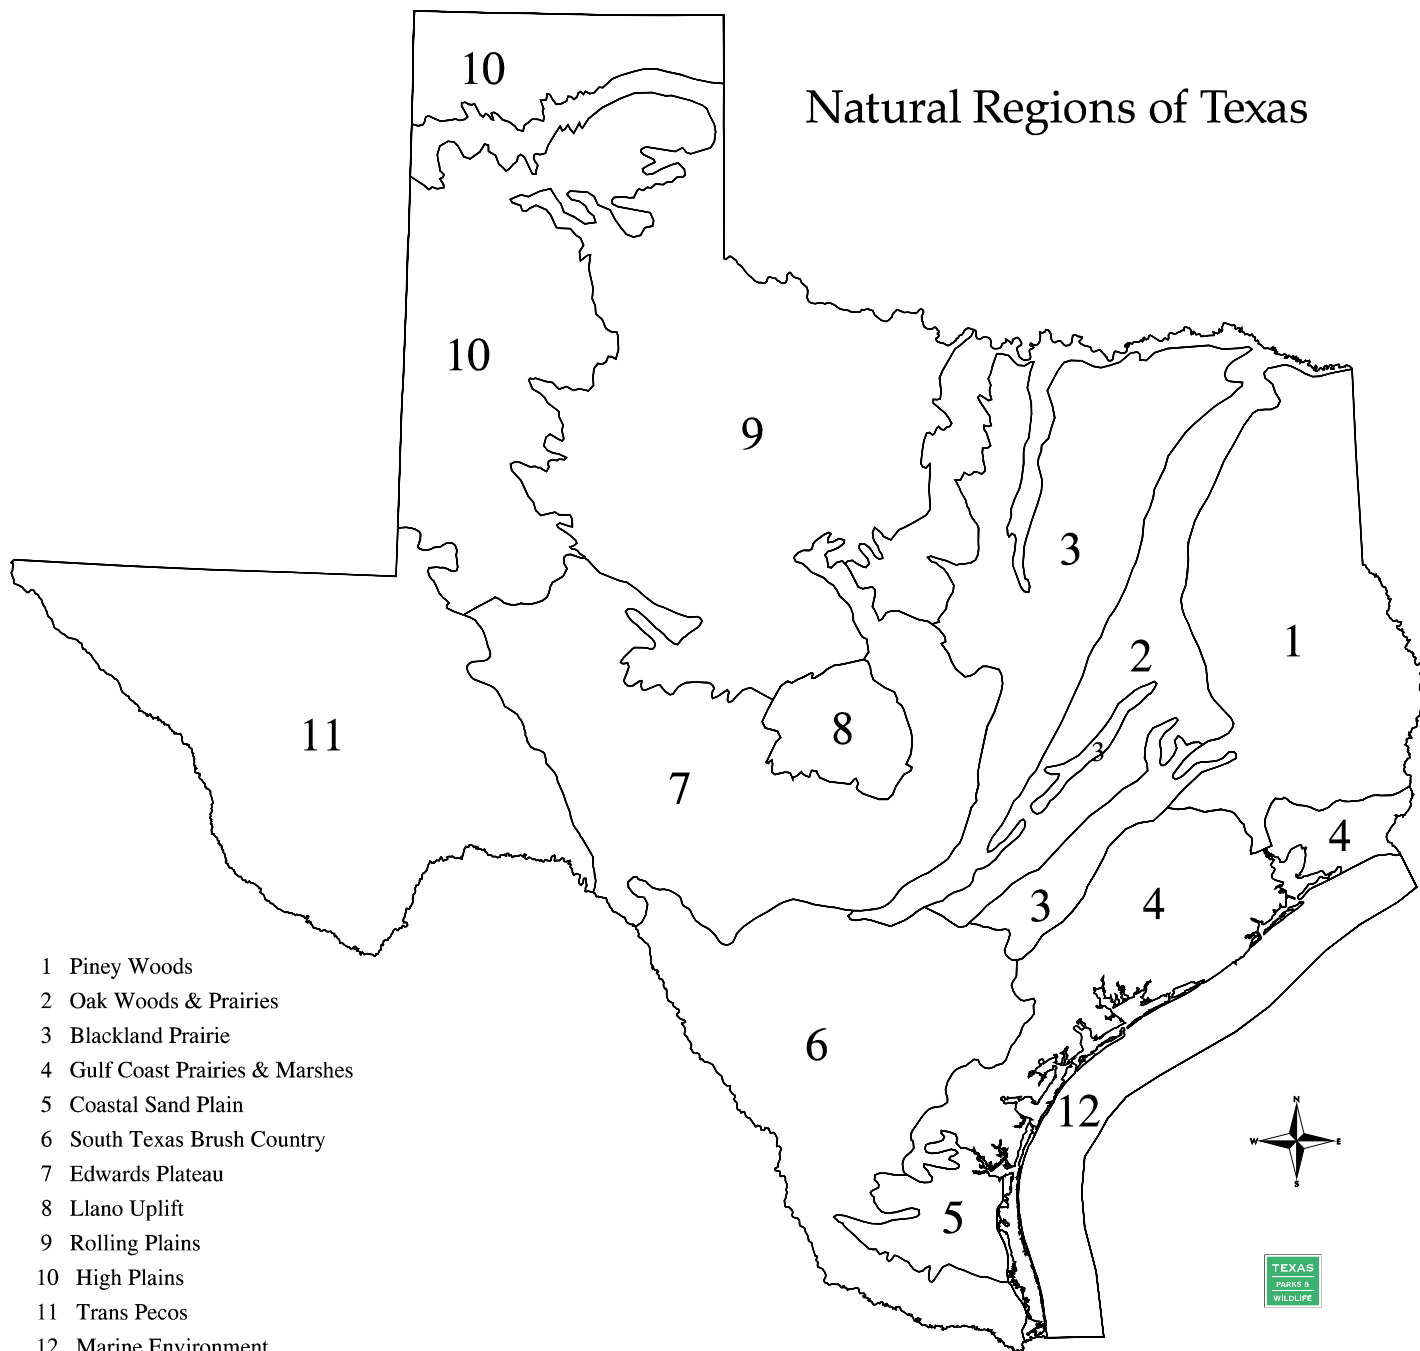

Natural Regions of Texas

1. 1 Piney Woods
2. 2 Oak Woods & Prairies
3. 3 Blackland Prairie
4. 4 Gulf Coast Prairies & Marshes
5. 5 Coastal Sand Plain
6. 6 South Texas Brush Country
7. 7 Edwards Plateau
8. 8 Llano Uplift
9. 9 Rolling Plains
10. 10 High Plains
11. 11 Trans Pecos
12. 12 Marine Environment