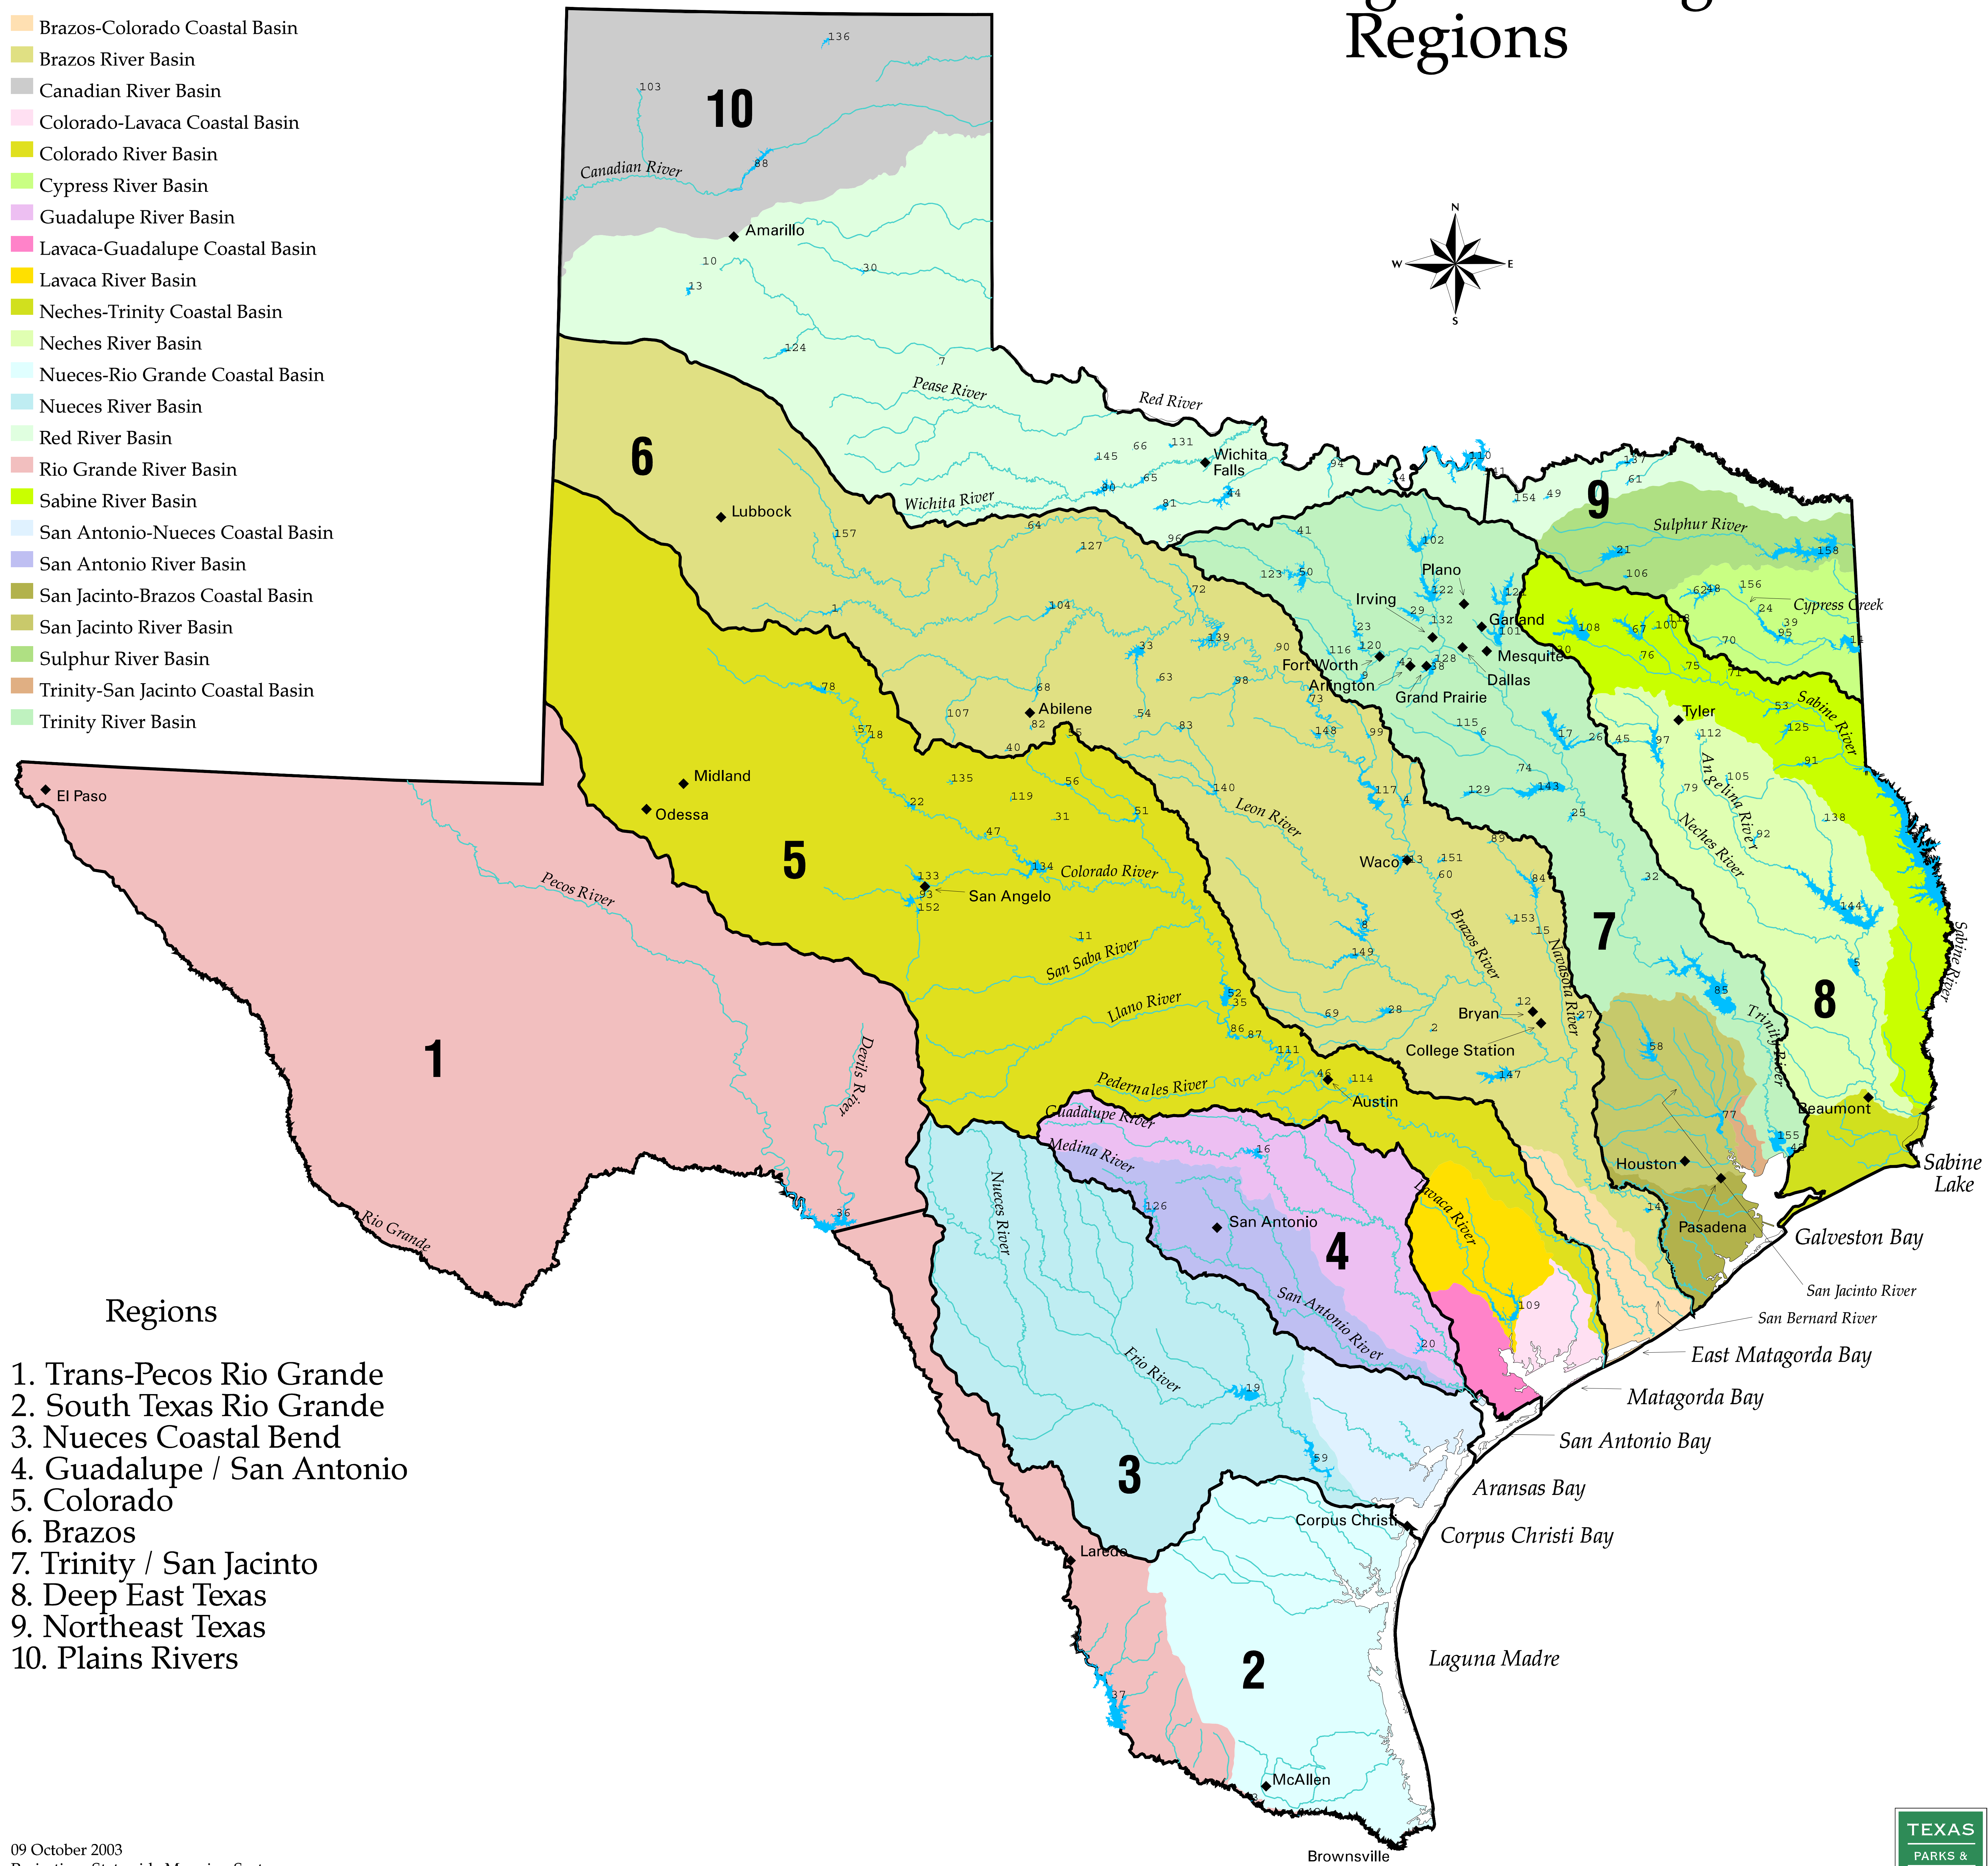

TPWD Strategic Planning Regions

- River Basins
- Brazos-Colorado Coastal Basin
 - Brazos River Basin
 - Canadian River Basin
 - Colorado-Lavaca Coastal Basin
 - Colorado River Basin
 - Cypress River Basin
 - Guadalupe River Basin
 - Lavaca-Guadalupe Coastal Basin
 - Lavaca River Basin
 - Neches-Trinity Coastal Basin
 - Neches River Basin
 - Nueces-Rio Grande Coastal Basin
 - Nueces River Basin
 - Red River Basin
 - Rio Grande River Basin
 - Sabine River Basin
 - San Antonio-Nueces Coastal Basin
 - San Antonio River Basin
 - San Jacinto-Brazos Coastal Basin
 - San Jacinto River Basin
 - Sulphur River Basin
 - Trinity-San Jacinto Coastal Basin
 - Trinity River Basin

Regions

1. Trans-Pecos Rio Grande
2. South Texas Rio Grande
3. Nueces Coastal Bend
4. Guadalupe / San Antonio
5. Colorado
6. Brazos
7. Trinity / San Jacinto
8. Deep East Texas
9. Northeast Texas
10. Plains Rivers

09 October 2003
 Projection: Statewide Mapping System
 Map compiled by the Texas Parks & Wildlife Department
 GIS Lab. No claims are made to the accuracy of the data
 or to the suitability of the data to a particular use.