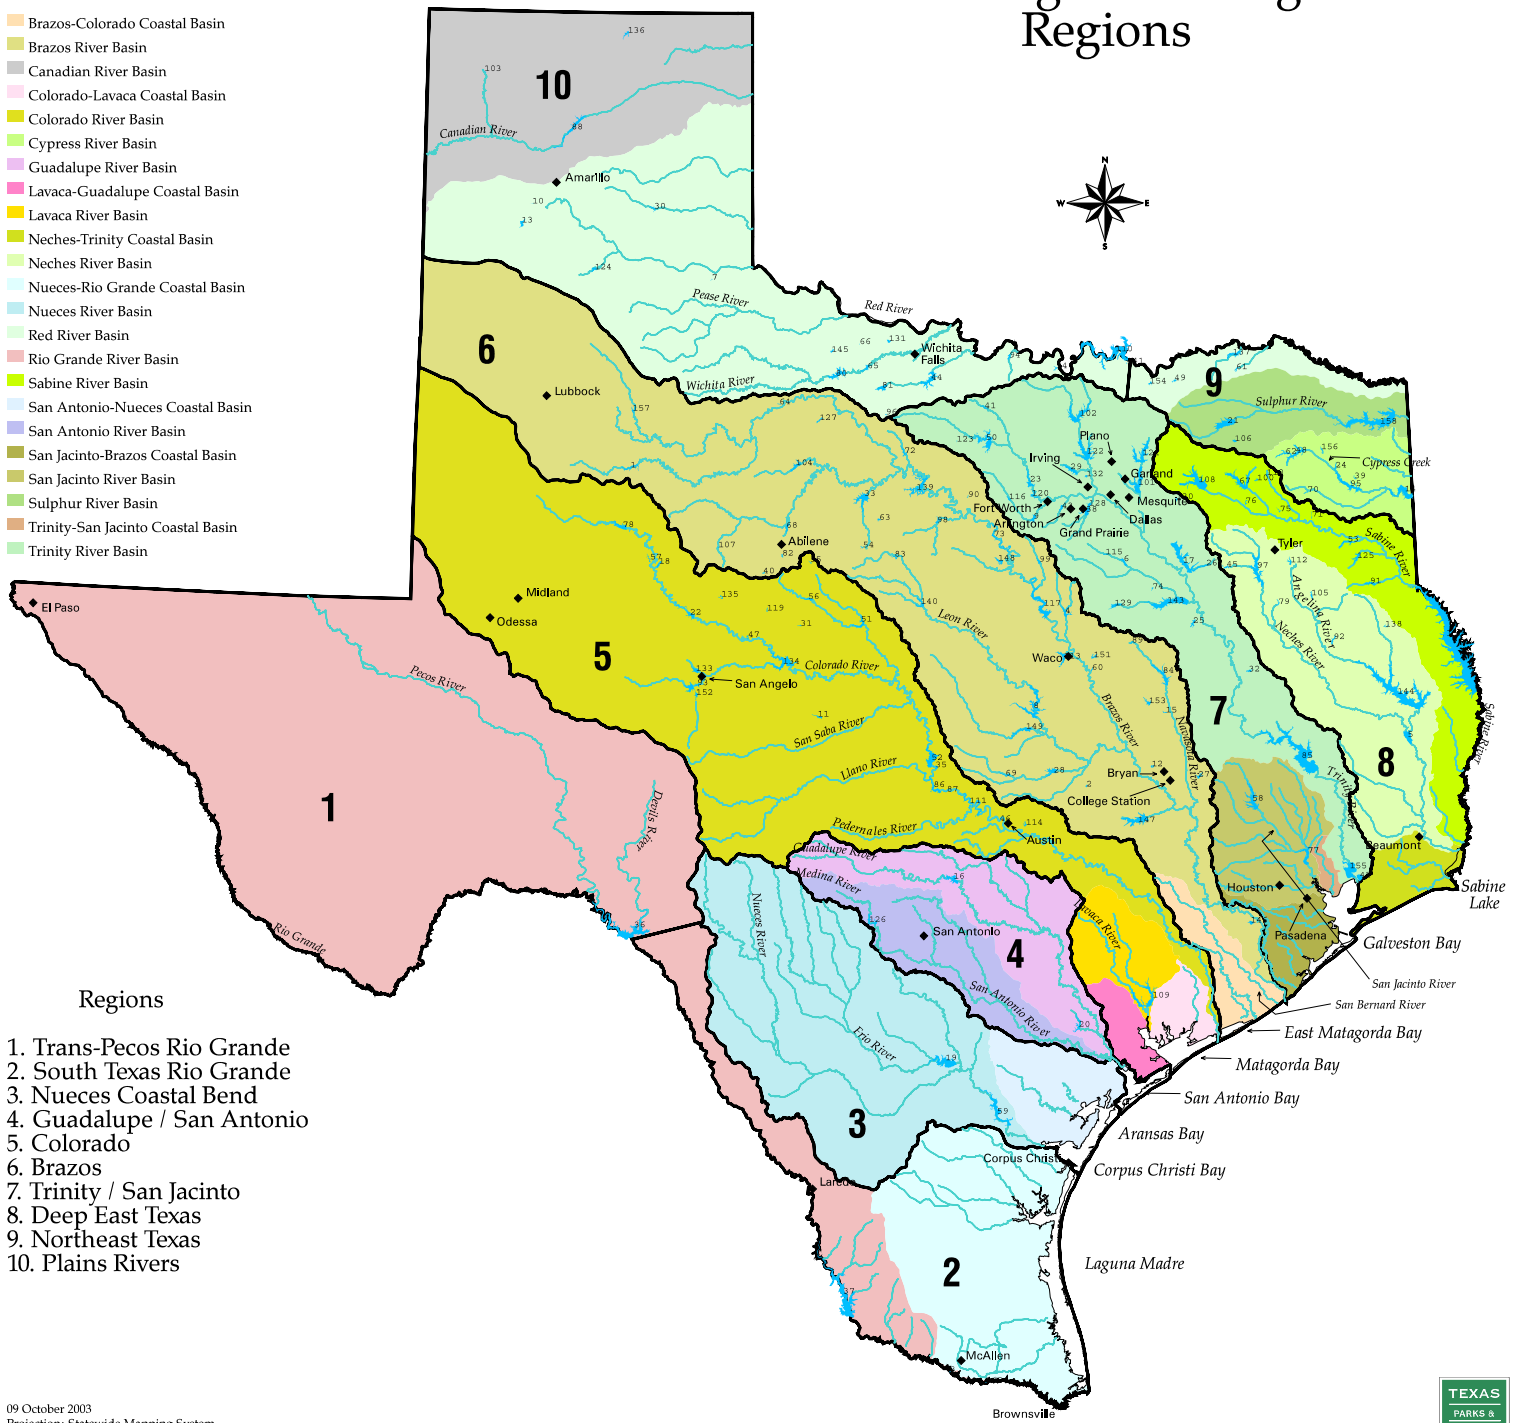

TPWD Strategic Planning Regions

1. River Basins
2. Brazos-Colorado Coastal Basin
   - Brazos River Basin
   - Canadian River Basin
   - Colorado-Lavaca Coastal Basin
   - Colorado River Basin
   - Cypress River Basin
   - Guadalupe River Basin
   - Lavaca-Guadalupe Coastal Basin
   - Lavaca River Basin
   - Neches-Trinity Coastal Basin
   - Neches River Basin
   - Nueces-Rio Grande Coastal Basin
   - Nueces River Basin
   - Red River Basin
   - Rio Grande River Basin
   - Sabine River Basin
   - San Antonio-Nueces Coastal Basin
   - San Antonio River Basin
   - San Jacinto-Brazos Coastal Basin
   - San Jacinto River Basin
   - Sulphur River Basin
   - Trinity-San Jacinto Coastal Basin
   - Trinity River Basin

Regions

1. Trans-Pecos Rio Grande
2. South Texas Rio Grande
3. Nueces Coastal Bend
4. Guadalupe / San Antonio
5. Colorado
6. Brazos
7. Trinity / San Jacinto
8. Deep East Texas
9. Northeast Texas
10. Plains Rivers