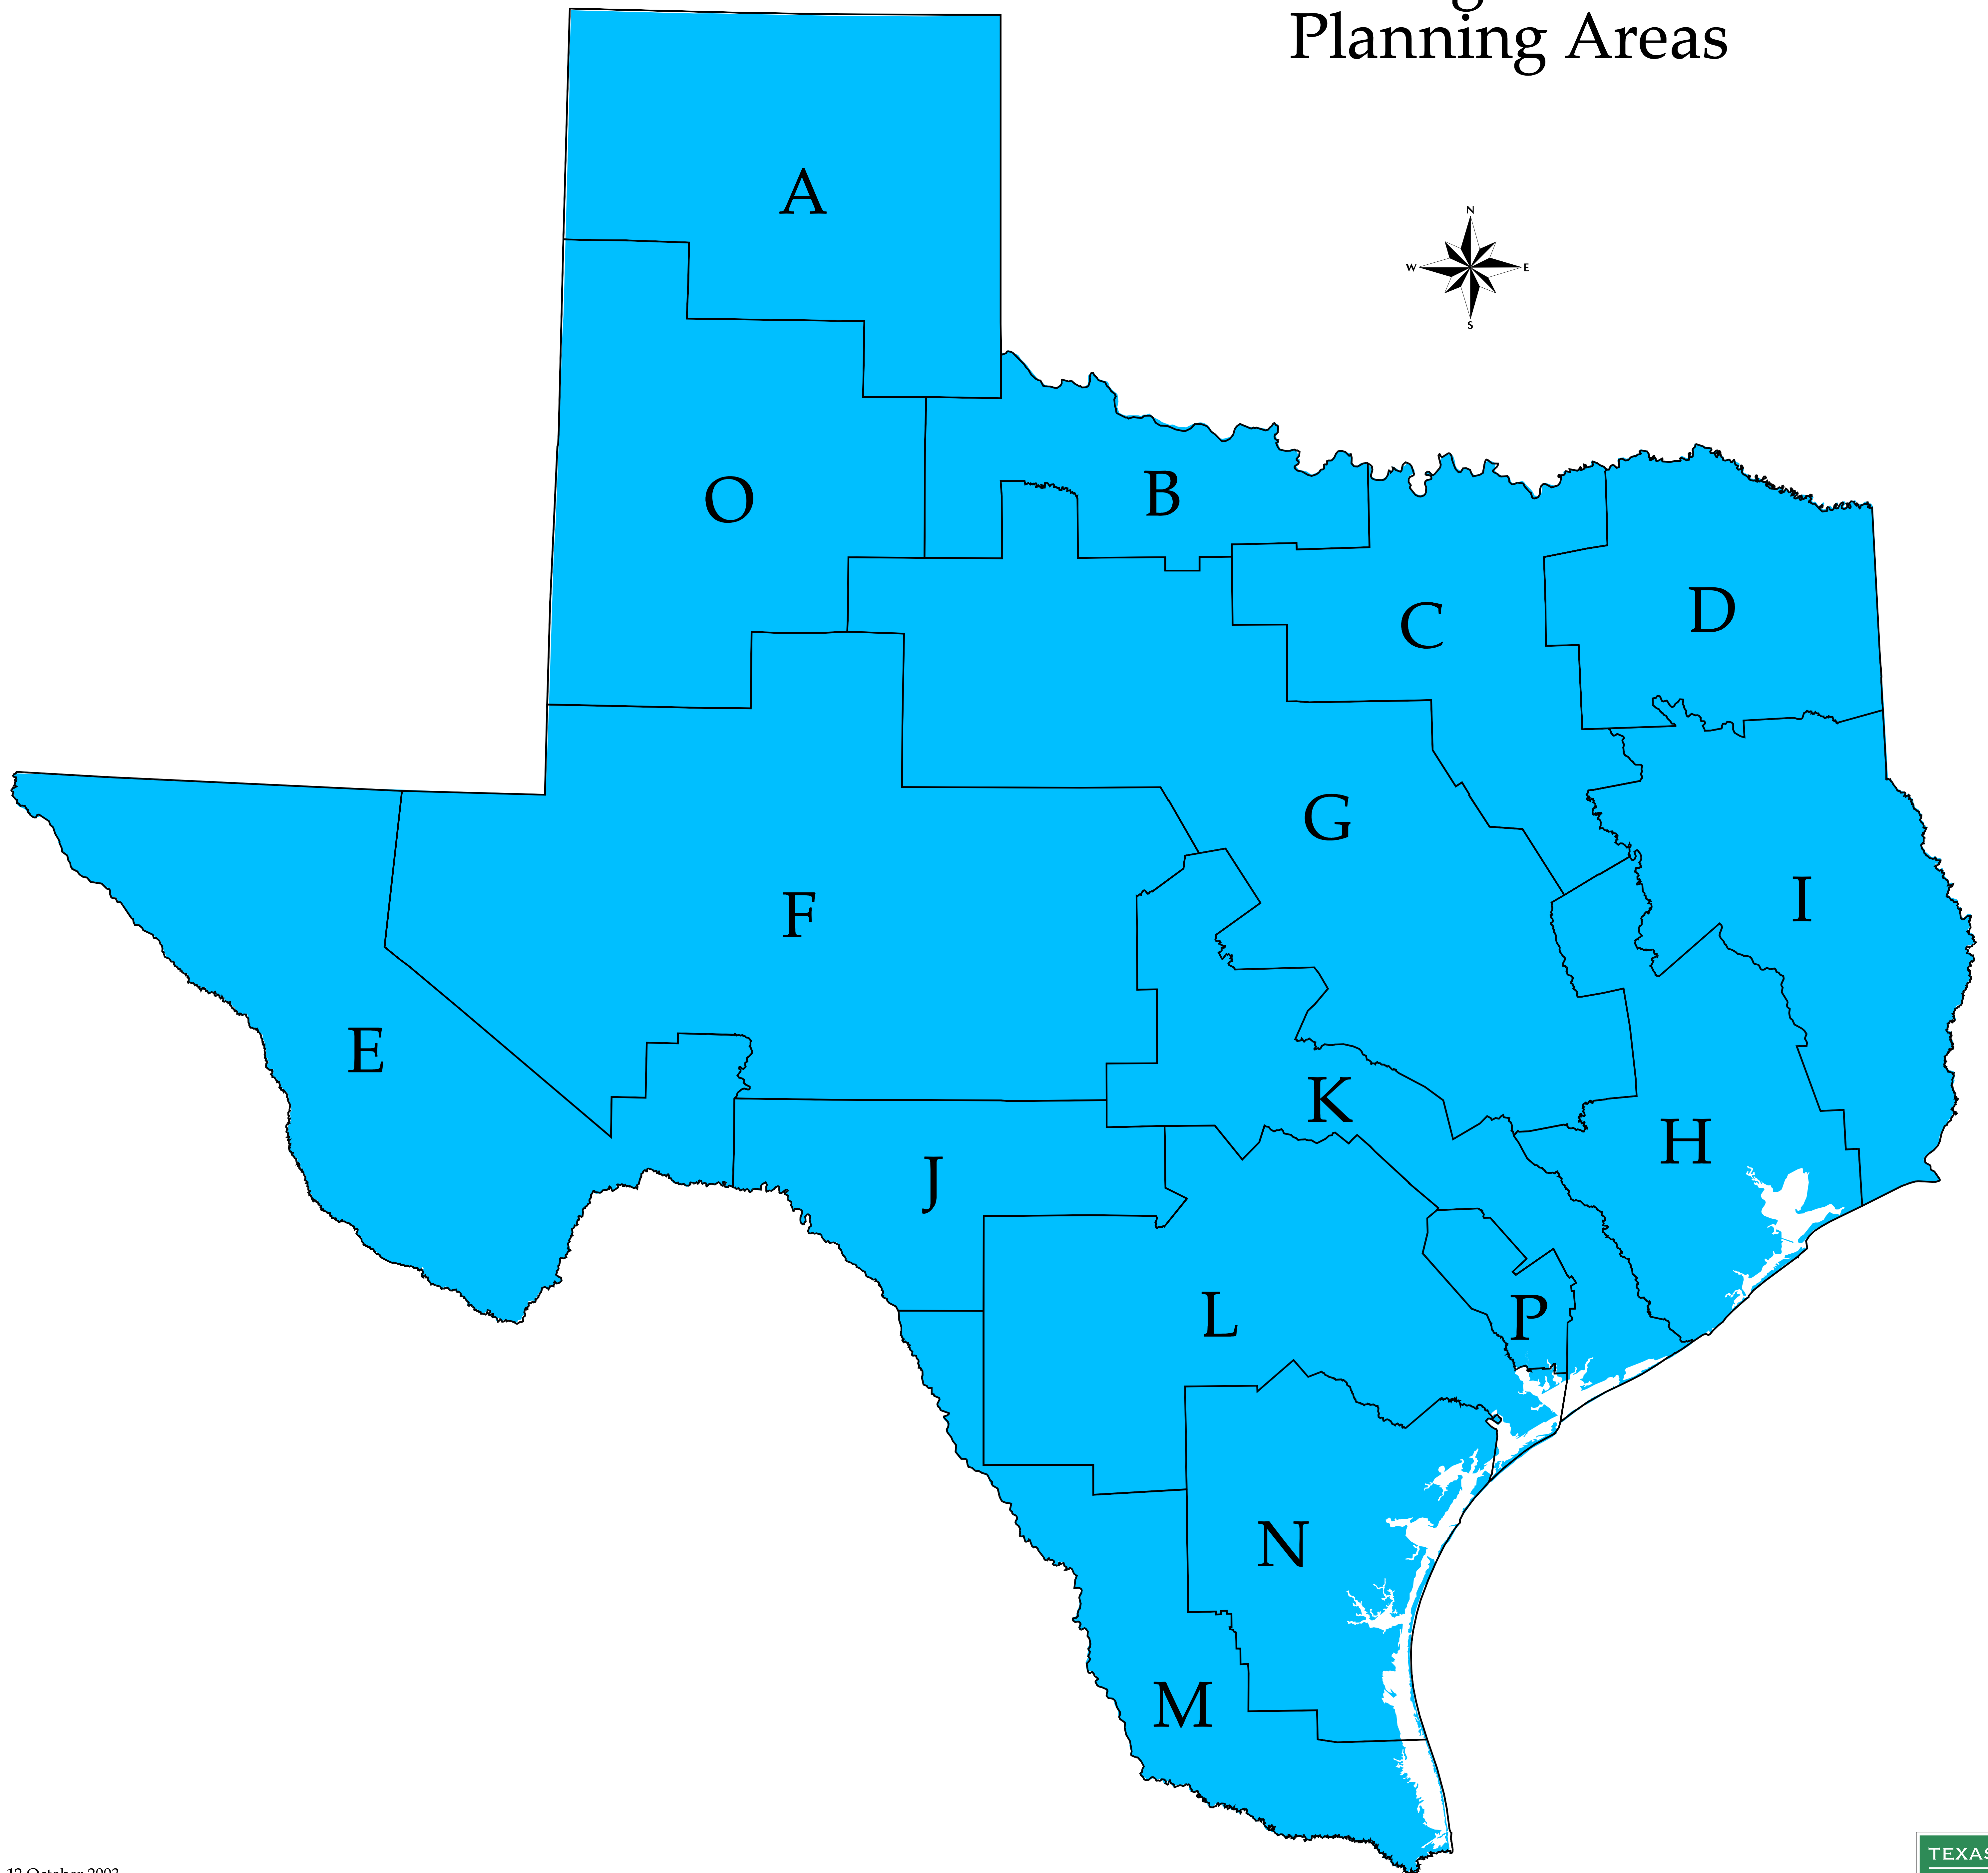

# Texas Regional Water Planning Areas

12 October 2003  
Projection: Statewide Mapping System  
Map compiled by the Texas Parks & Wildlife Department  
GIS Lab. No claims are made to the accuracy of the data  
or to the suitability of the data to a particular use.

TPWD GIS Lab