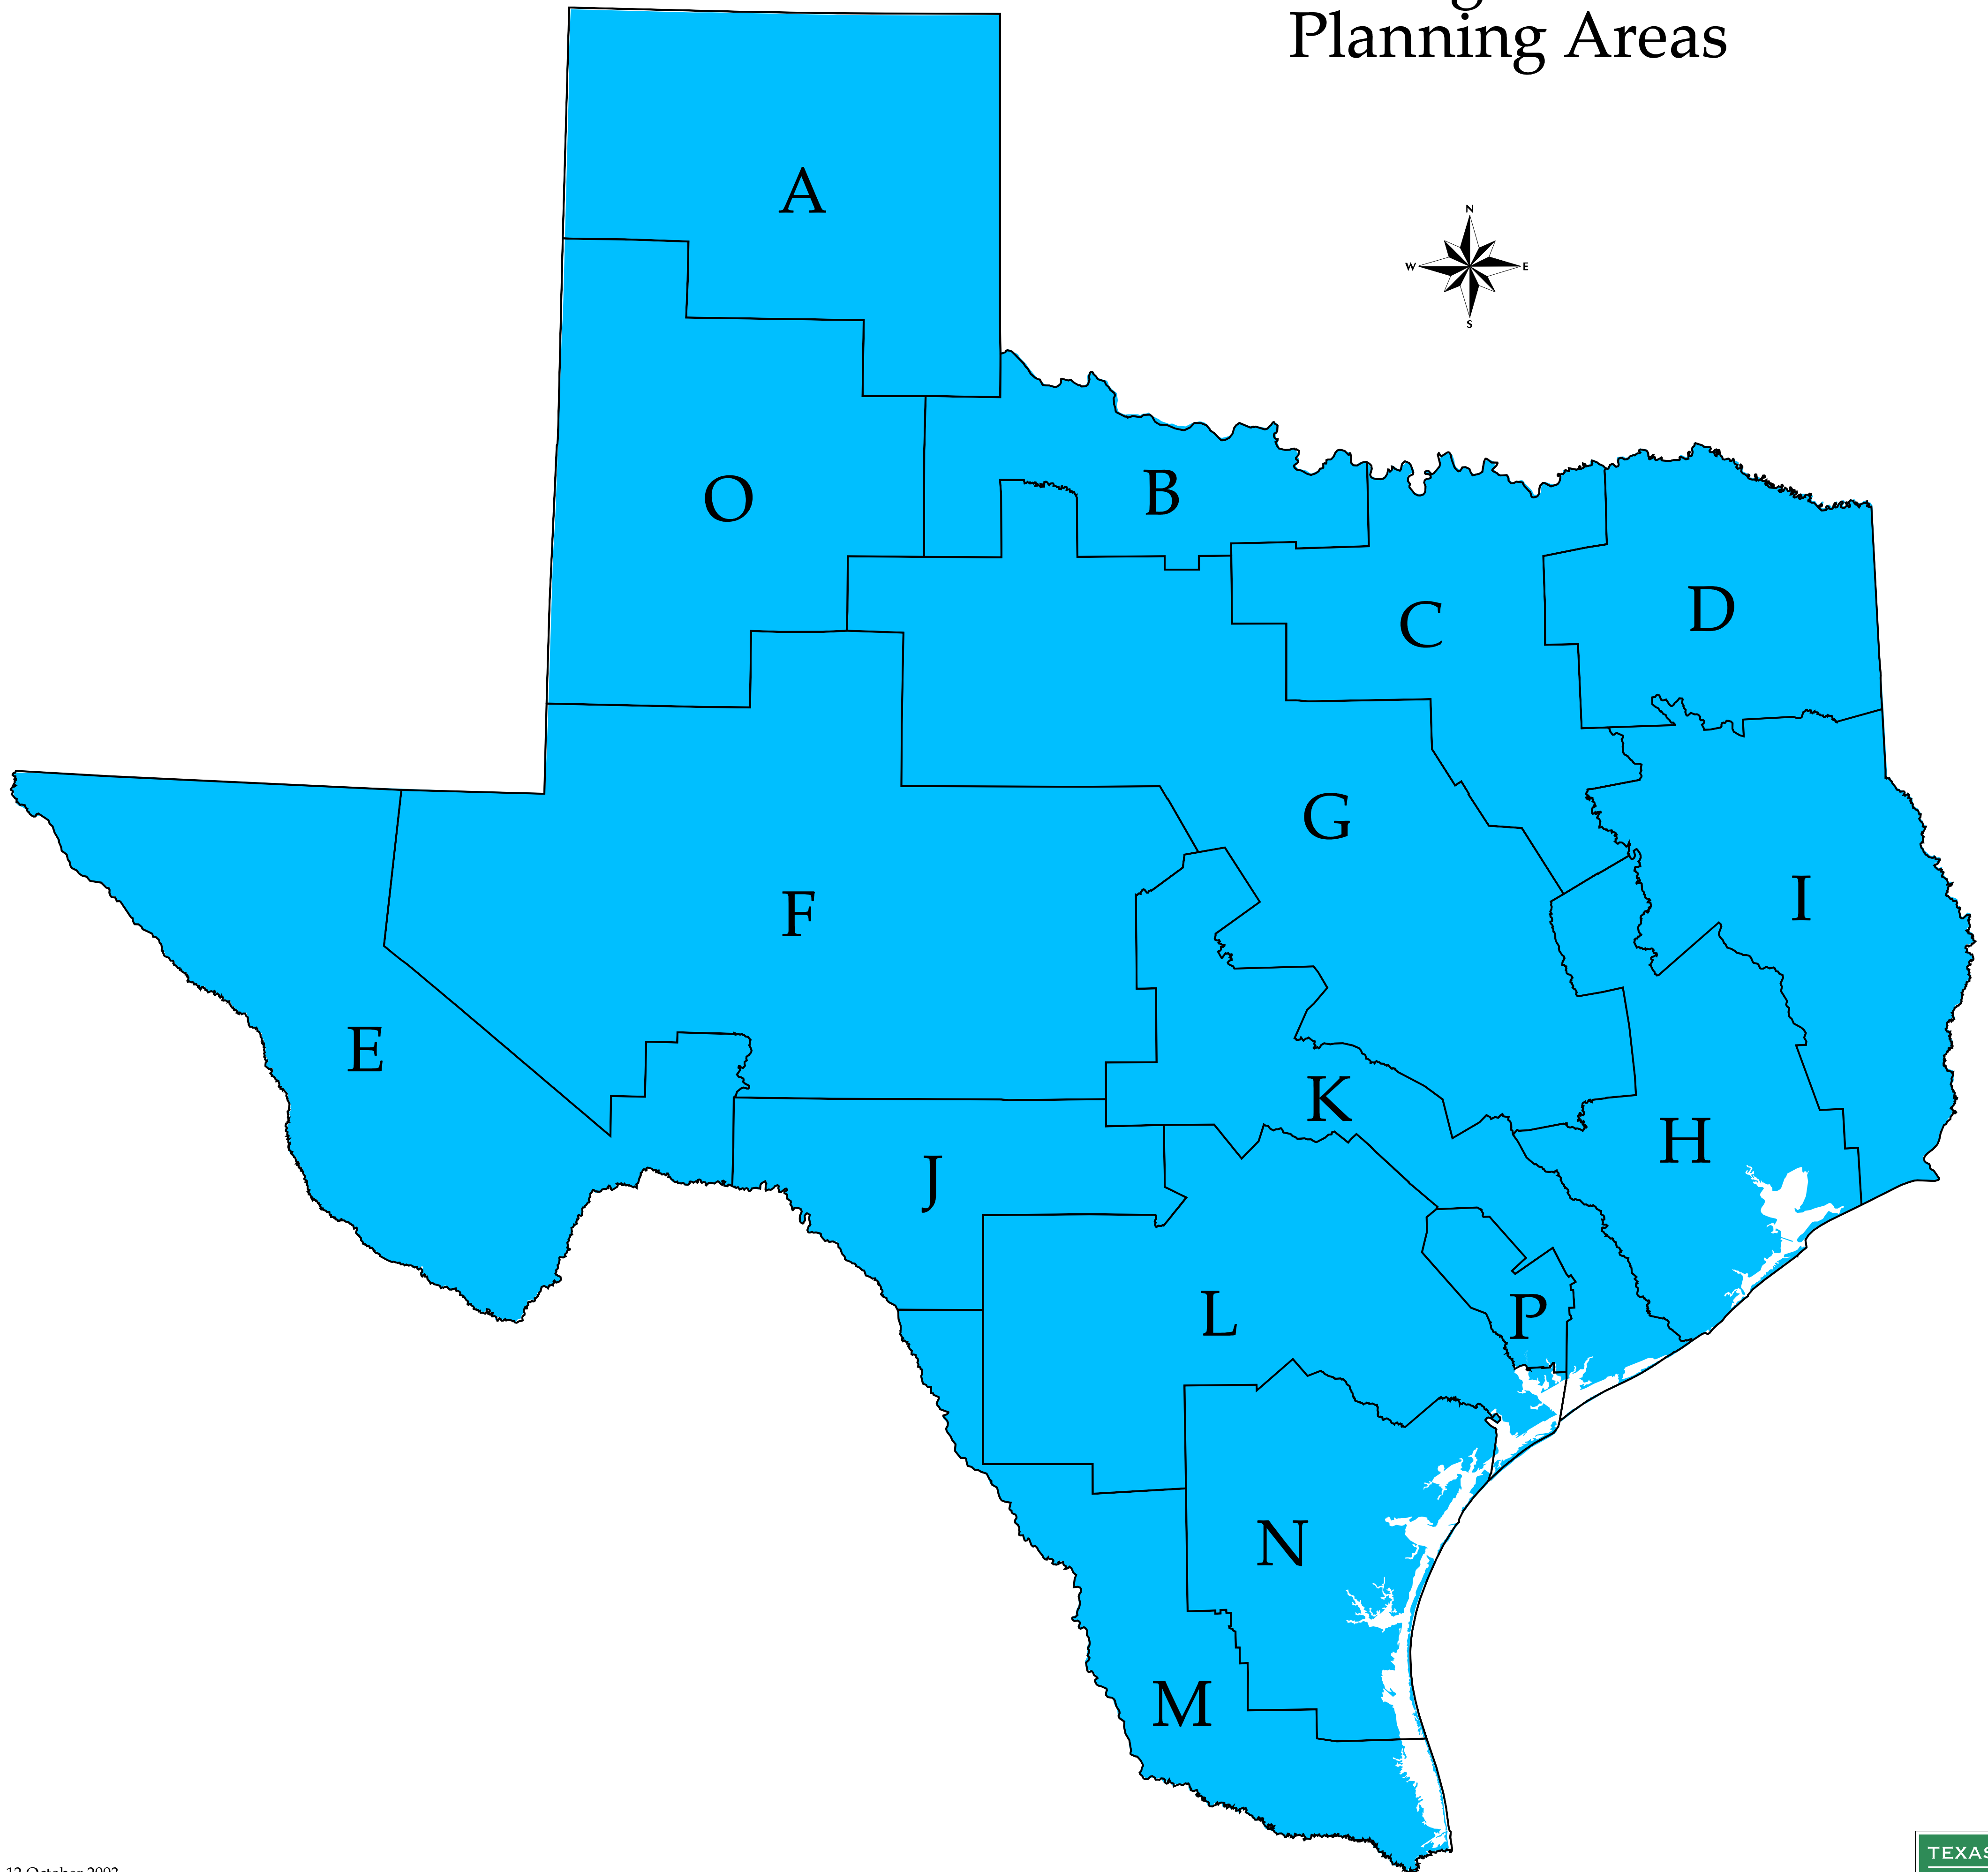

Texas Regional Water Planning Areas

12 October 2003
Projection: Statewide Mapping System
Map compiled by the Texas Parks & Wildlife Department
GIS Lab. No claims are made to the accuracy of the data
or to the suitability of the data to a particular use.

TPWD GIS Lab