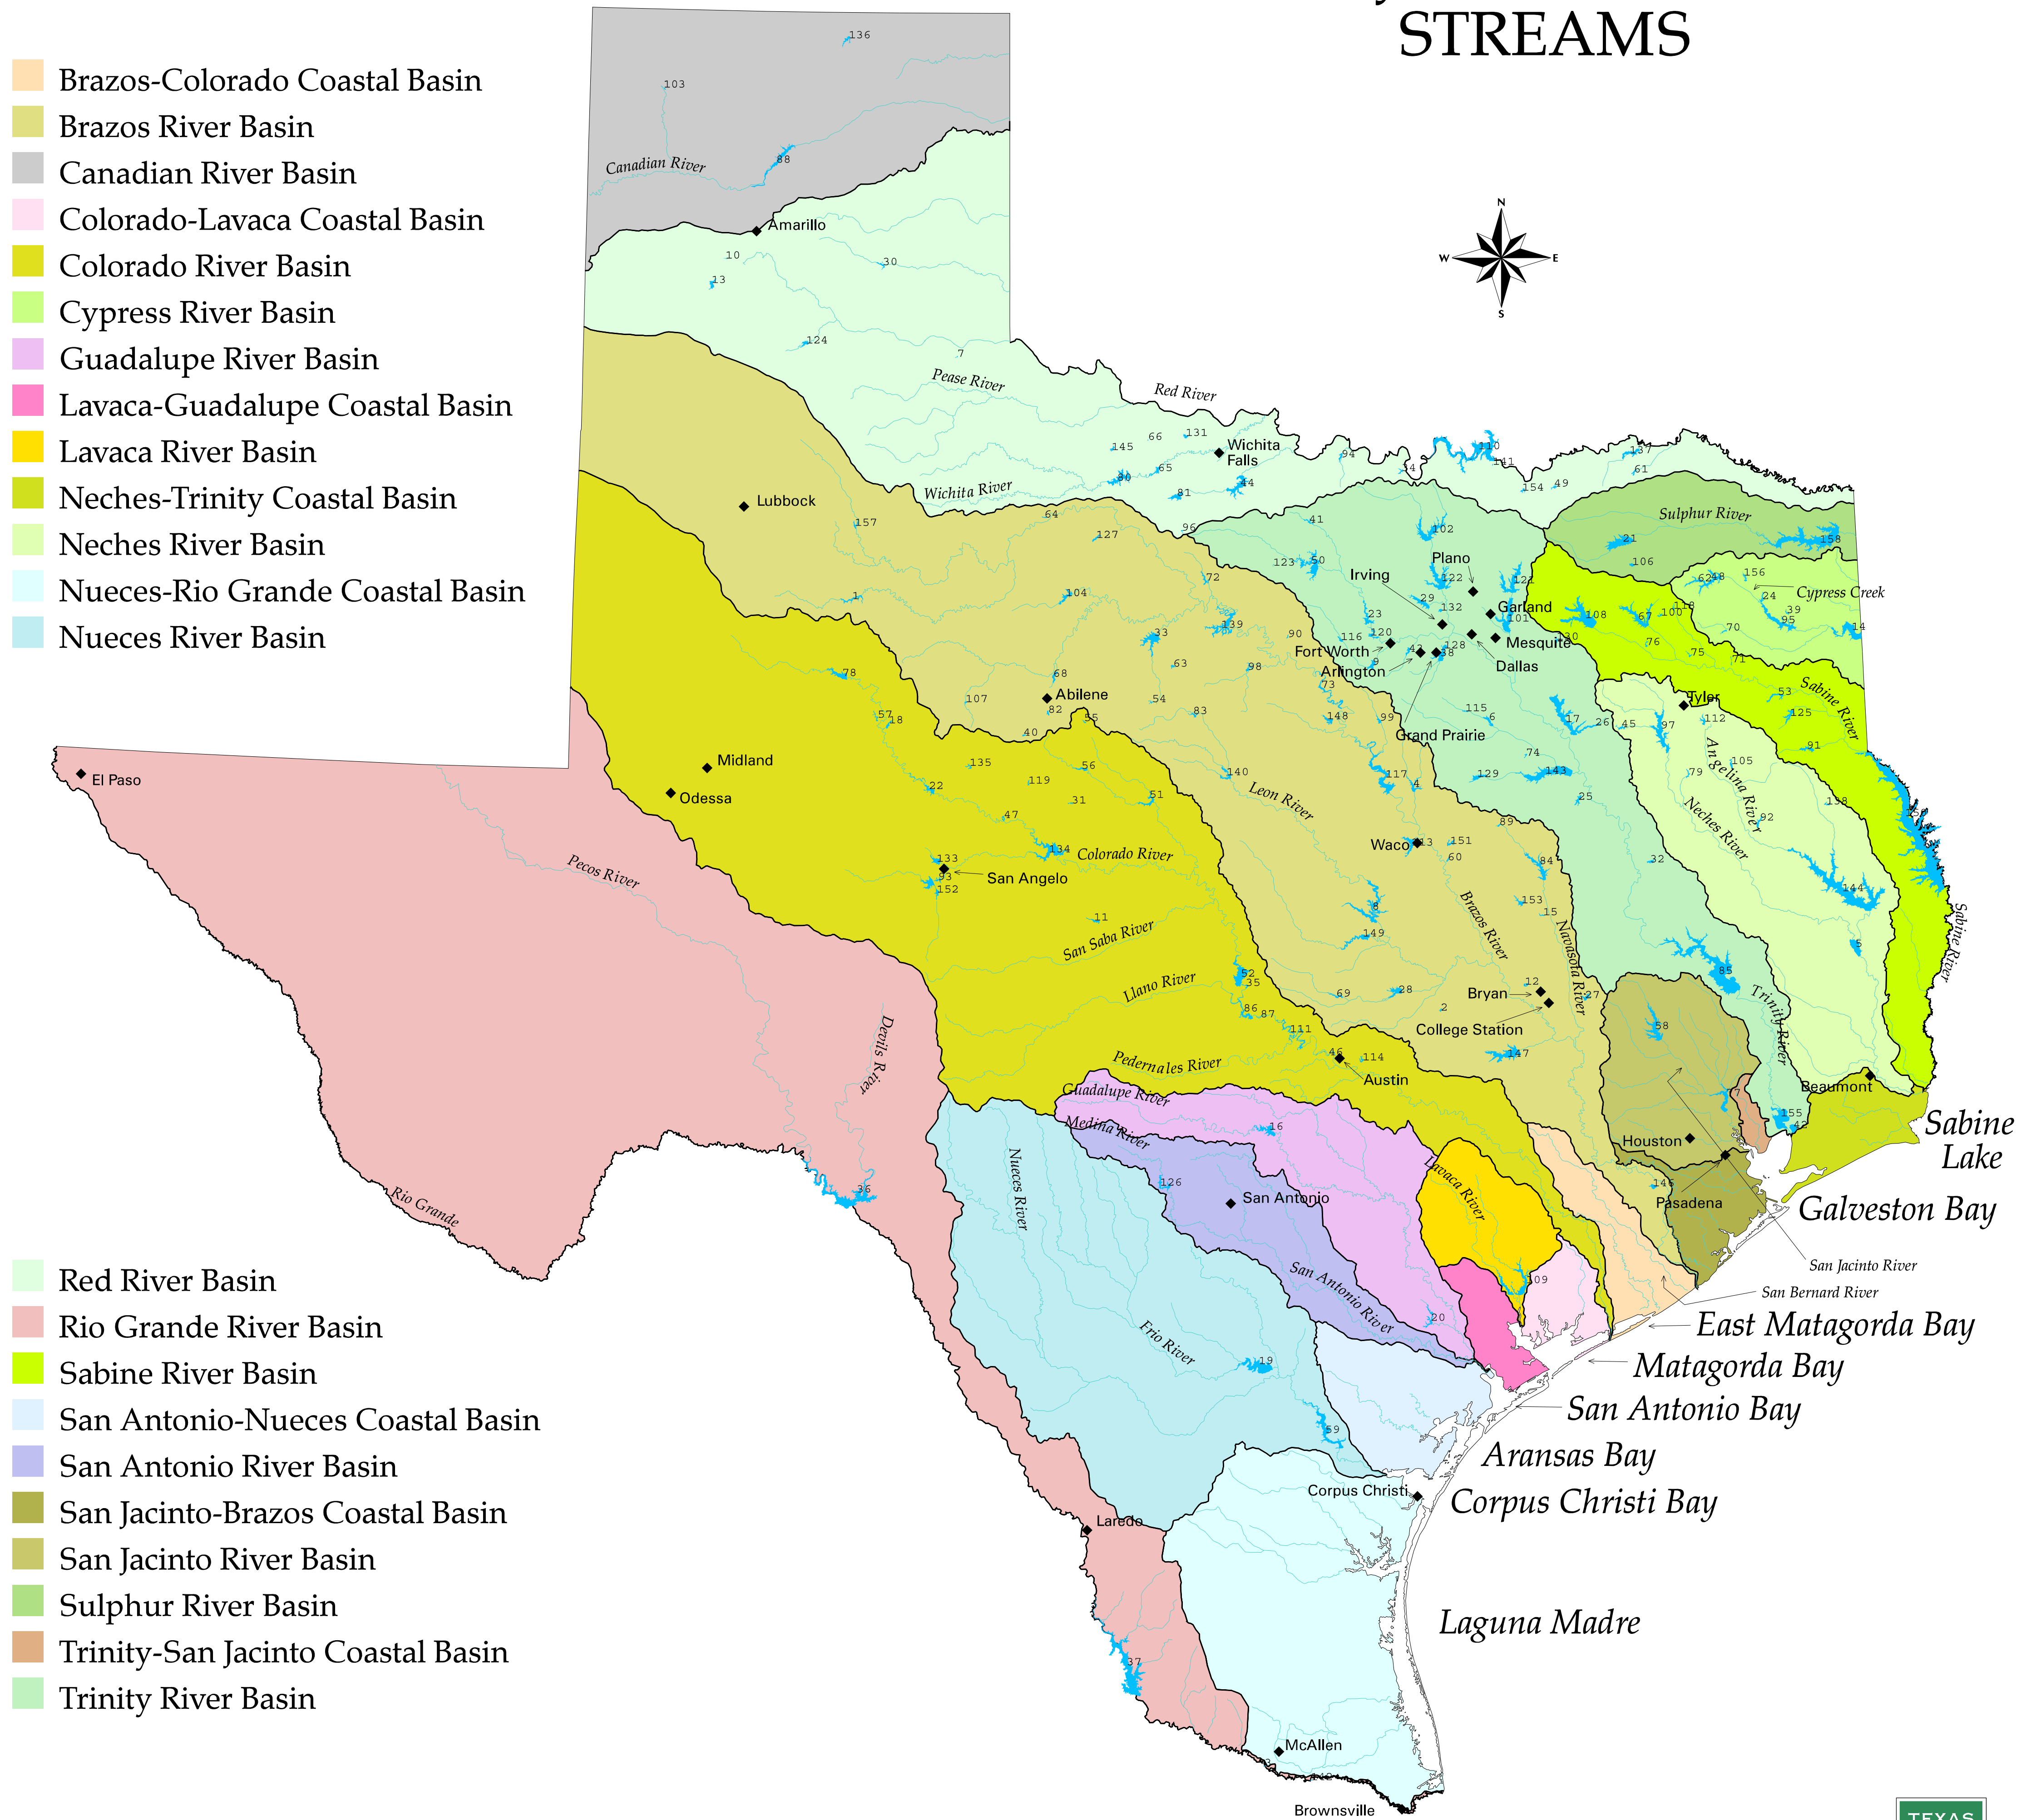

TEXAS RIVER BASINS, MAJOR BAYS AND STREAMS

- Brazos-Colorado Coastal Basin
- Brazos River Basin
- Canadian River Basin
- Colorado-Lavaca Coastal Basin
- Colorado River Basin
- Cypress River Basin
- Guadalupe River Basin
- Lavaca-Guadalupe Coastal Basin
- Lavaca River Basin
- Neches-Trinity Coastal Basin
- Neches River Basin
- Nueces-Rio Grande Coastal Basin
- Nueces River Basin

- Red River Basin
- Rio Grande River Basin
- Sabine River Basin
- San Antonio-Nueces Coastal Basin
- San Antonio River Basin
- San Jacinto-Brazos Coastal Basin
- San Jacinto River Basin
- Sulphur River Basin
- Trinity-San Jacinto Coastal Basin
- Trinity River Basin

Projection: Statewide Mapping System
 Map compiled by the Texas Parks & Wildlife Department
 GIS Lab. No claims are made to the accuracy of the data
 or to the suitability of the data to a particular use.