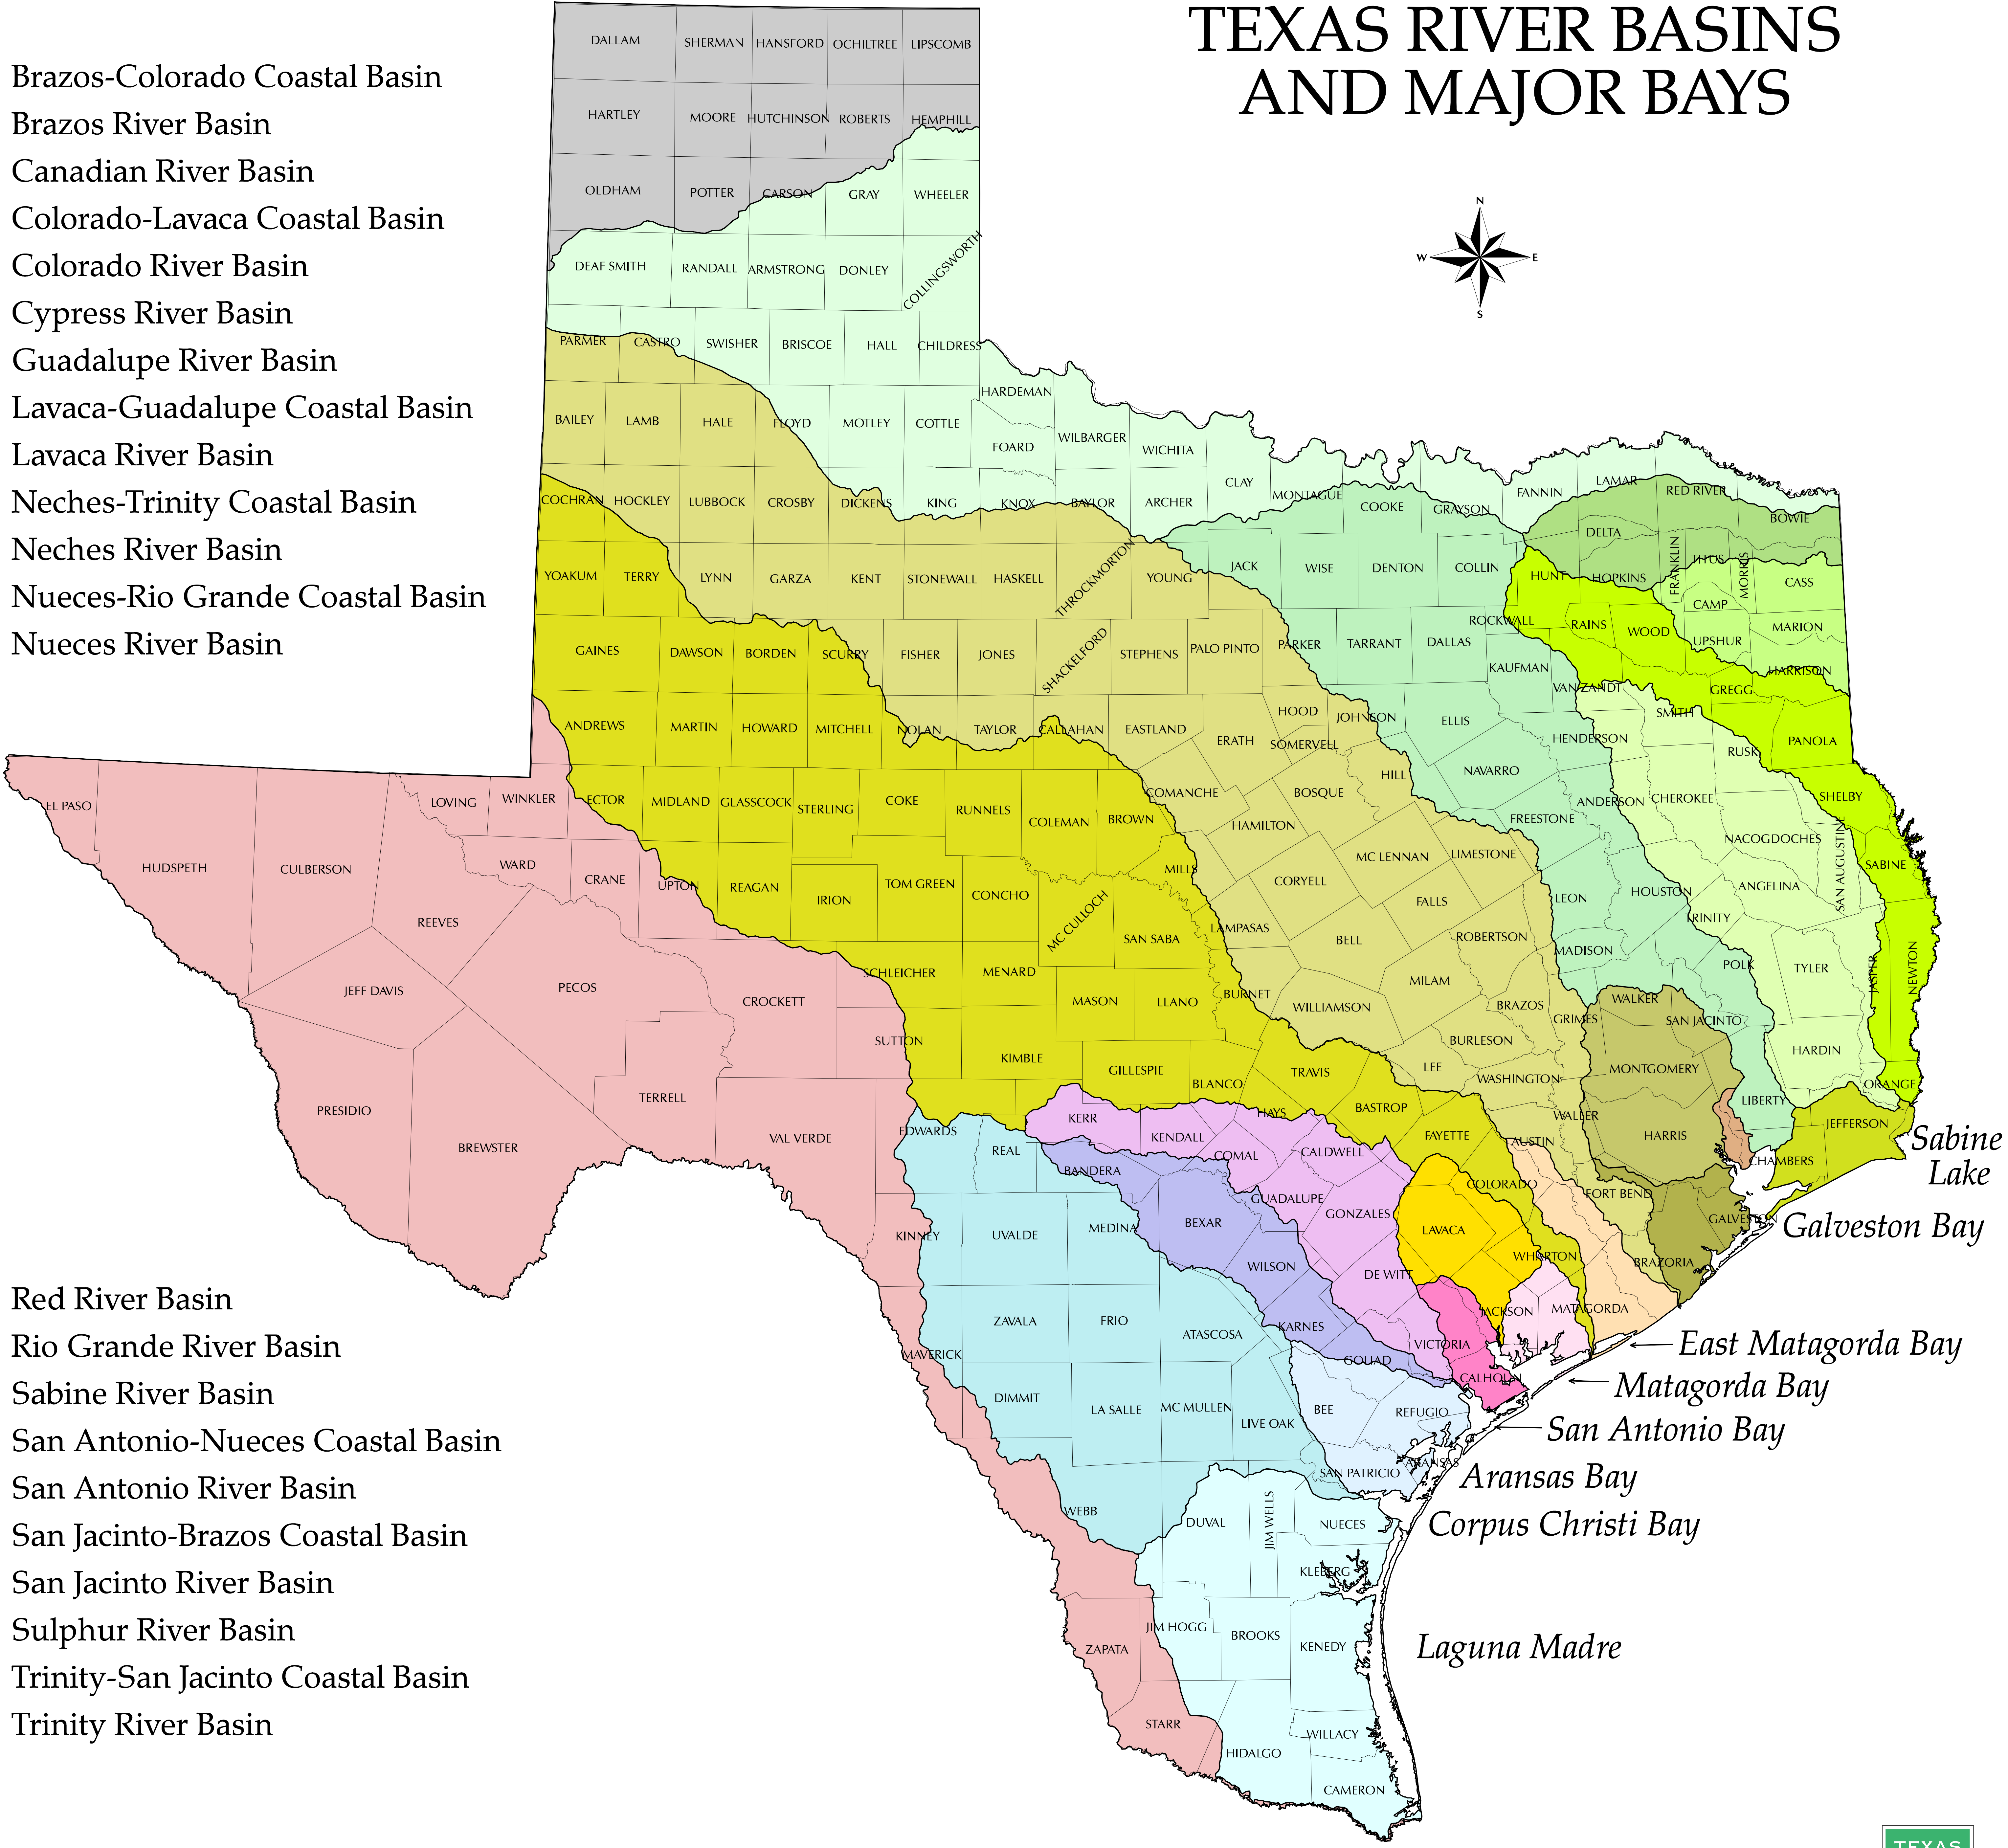

TEXAS RIVER BASINS AND MAJOR BAYS

- Brazos-Colorado Coastal Basin
- Brazos River Basin
- Canadian River Basin
- Colorado-Lavaca Coastal Basin
- Colorado River Basin
- Cypress River Basin
- Guadalupe River Basin
- Lavaca-Guadalupe Coastal Basin
- Lavaca River Basin
- Neches-Trinity Coastal Basin
- Neches River Basin
- Nueces-Rio Grande Coastal Basin
- Nueces River Basin

- Red River Basin
- Rio Grande River Basin
- Sabine River Basin
- San Antonio-Nueces Coastal Basin
- San Antonio River Basin
- San Jacinto-Brazos Coastal Basin
- San Jacinto River Basin
- Sulphur River Basin
- Trinity-San Jacinto Coastal Basin
- Trinity River Basin

Projection: Statewide Mapping System
 Map compiled by the Texas Parks & Wildlife Department
 GIS Lab. No claims are made to the accuracy of the data
 or to the suitability of the data to a particular use.