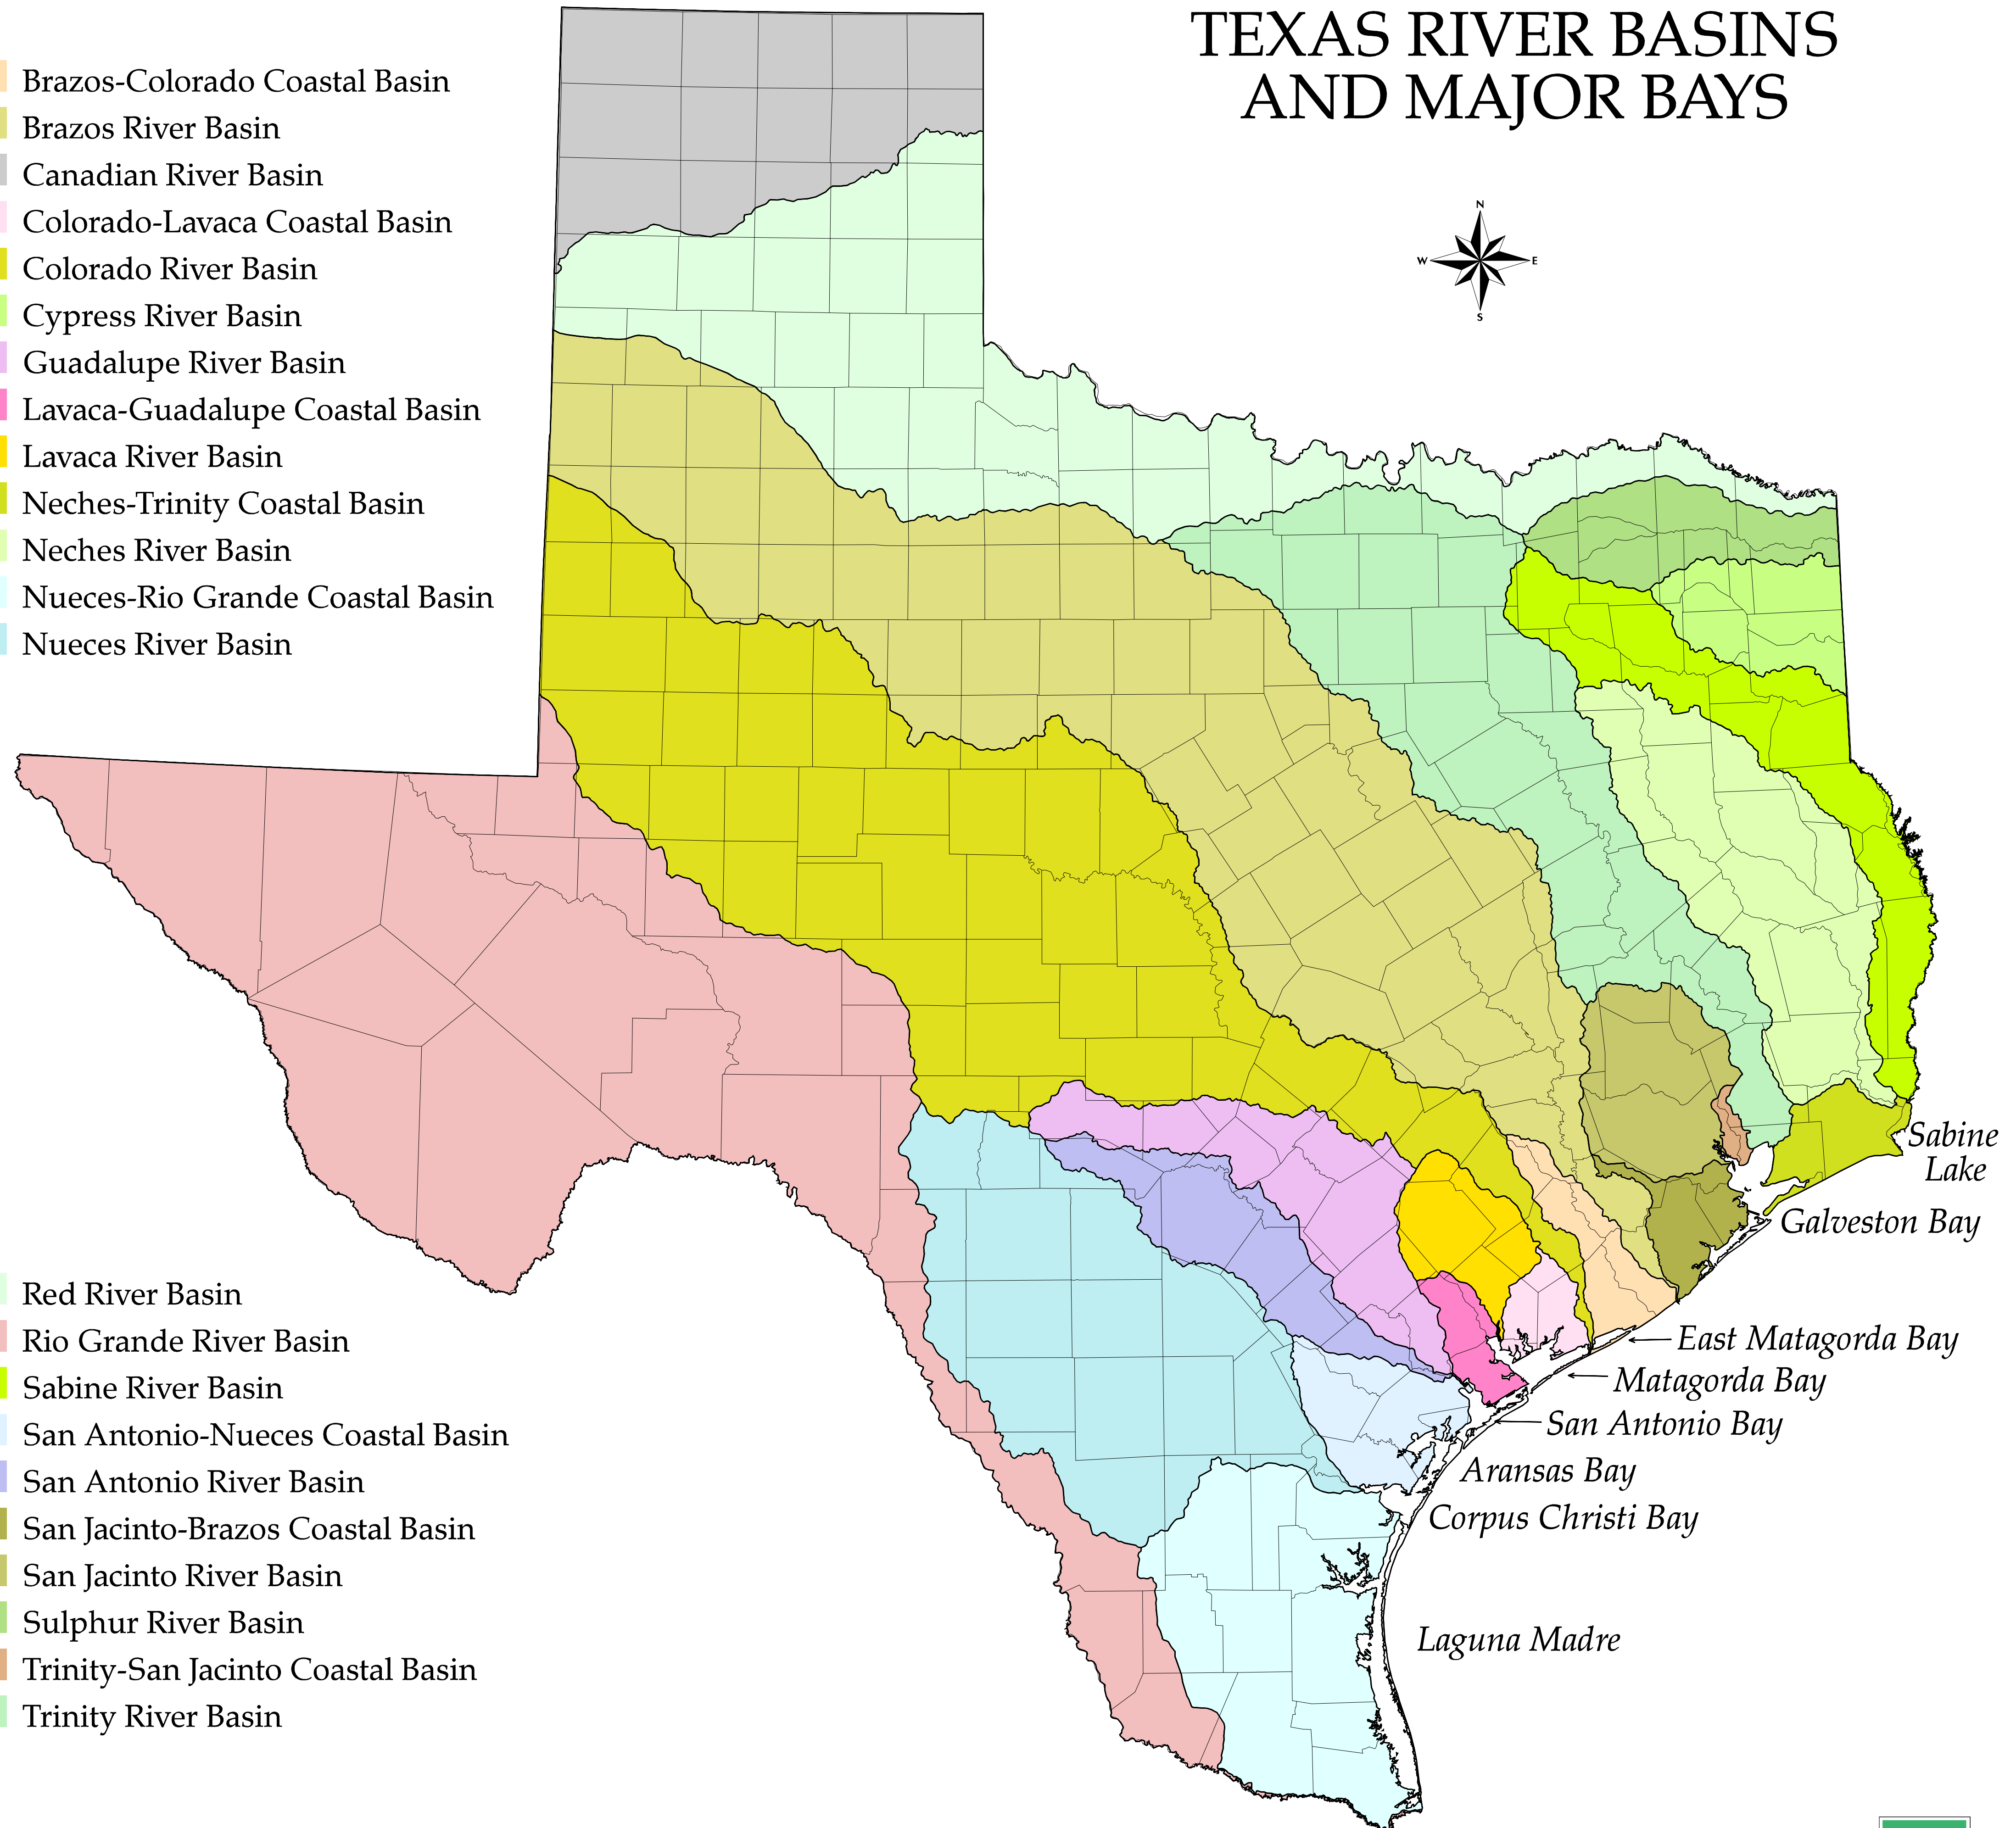

TEXAS RIVER BASINS AND MAJOR BAYS

- Brazos-Colorado Coastal Basin
- Brazos River Basin
- Canadian River Basin
- Colorado-Lavaca Coastal Basin
- Colorado River Basin
- Cypress River Basin
- Guadalupe River Basin
- Lavaca-Guadalupe Coastal Basin
- Lavaca River Basin
- Neches-Trinity Coastal Basin
- Neches River Basin
- Nueces-Rio Grande Coastal Basin
- Nueces River Basin

- Red River Basin
- Rio Grande River Basin
- Sabine River Basin
- San Antonio-Nueces Coastal Basin
- San Antonio River Basin
- San Jacinto-Brazos Coastal Basin
- San Jacinto River Basin
- Sulphur River Basin
- Trinity-San Jacinto Coastal Basin
- Trinity River Basin

Projection: Statewide Mapping System
 Map compiled by the Texas Parks & Wildlife Department
 GIS Lab. No claims are made to the accuracy of the data
 or to the suitability of the data to a particular use.