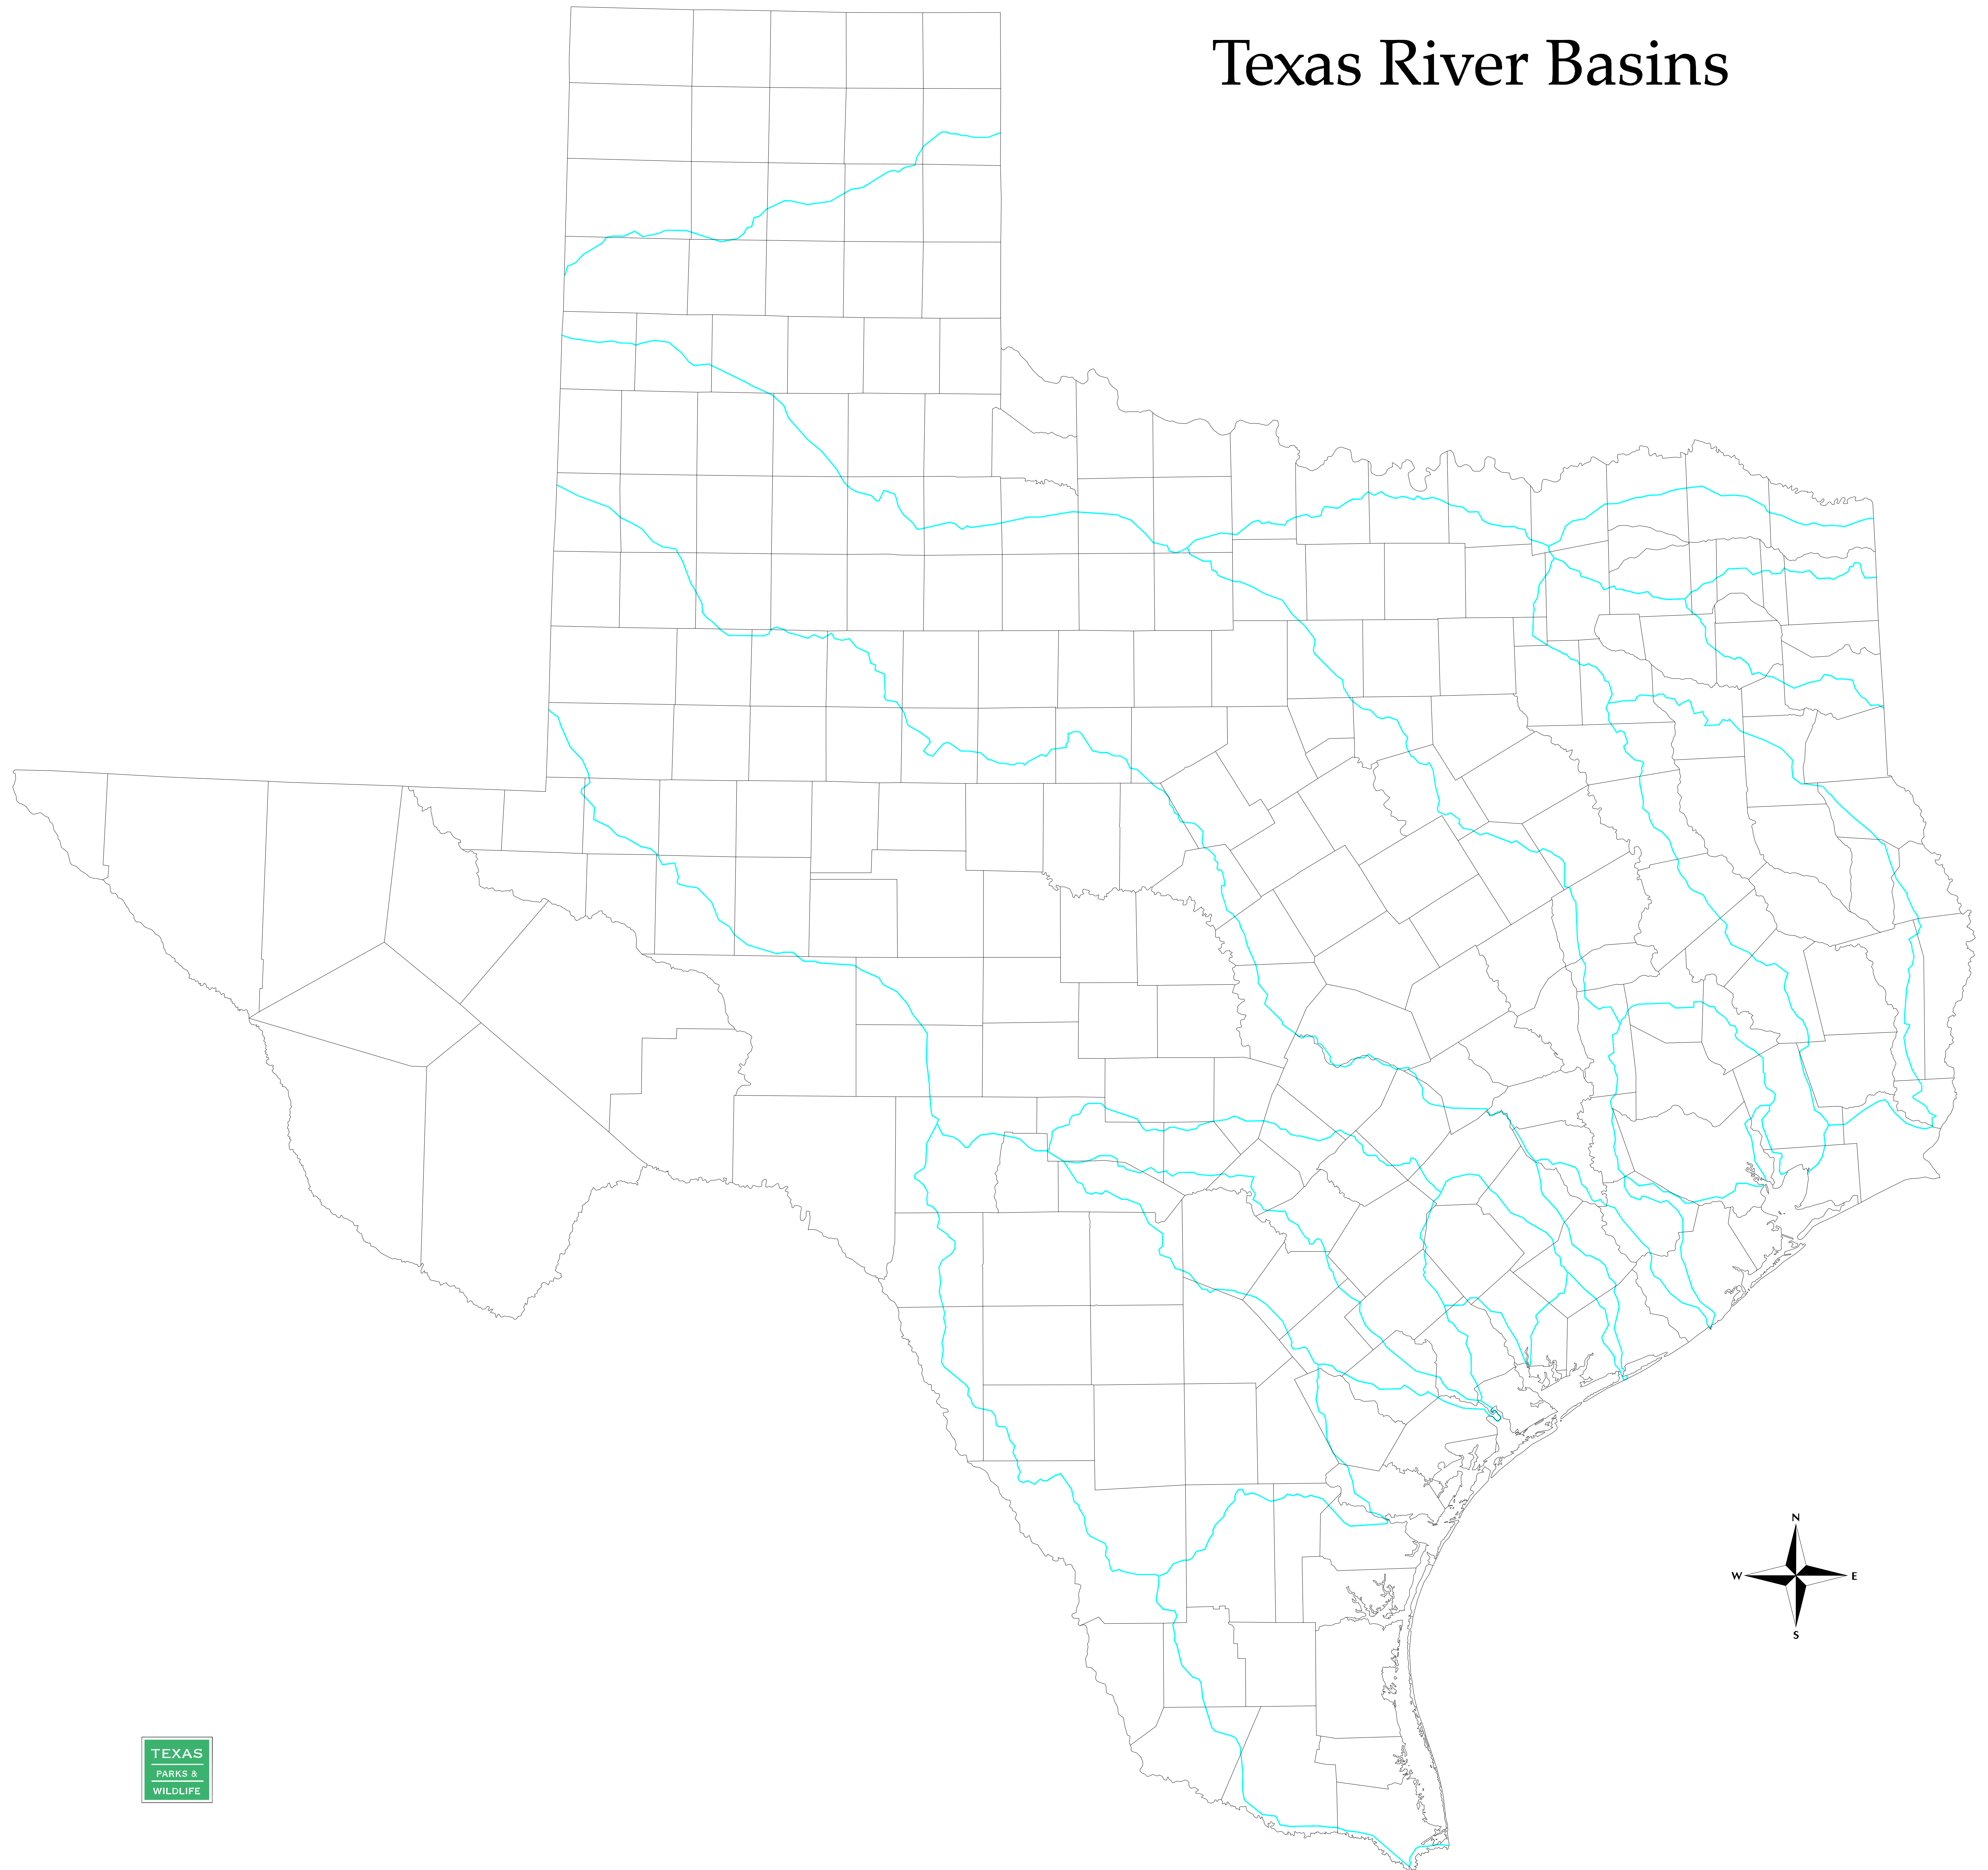

Texas River Basins

Projection: Statewide Mapping System
Map compiled by the Texas Parks & Wildlife Department
GIS Lab. No claims are made to the accuracy of the data
or to the suitability of the data to a particular use.