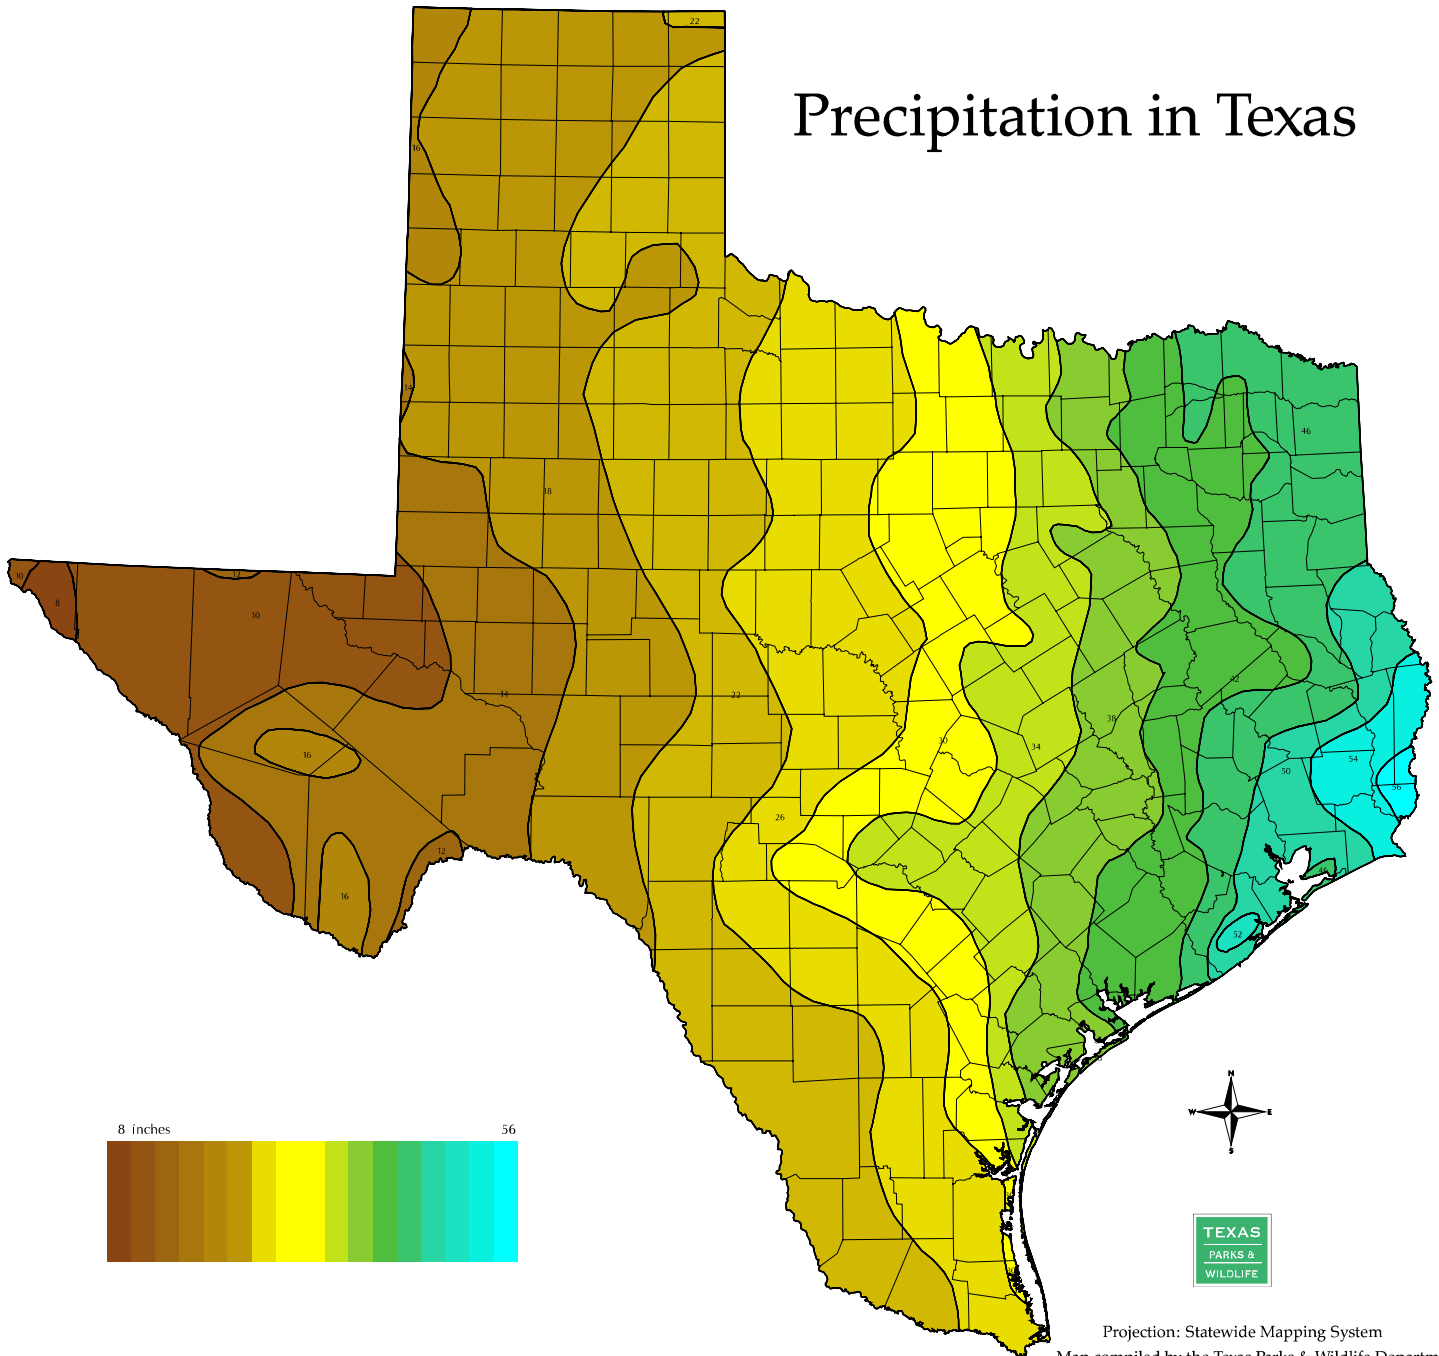

Precipitation in Texas

8 inches

56

Projection: Statewide Mapping System

Map compiled by the Texas Parks & Wildlife Department
GIS Lab. No claims are made to the accuracy of the data
or to the suitability of the data to a particular use.