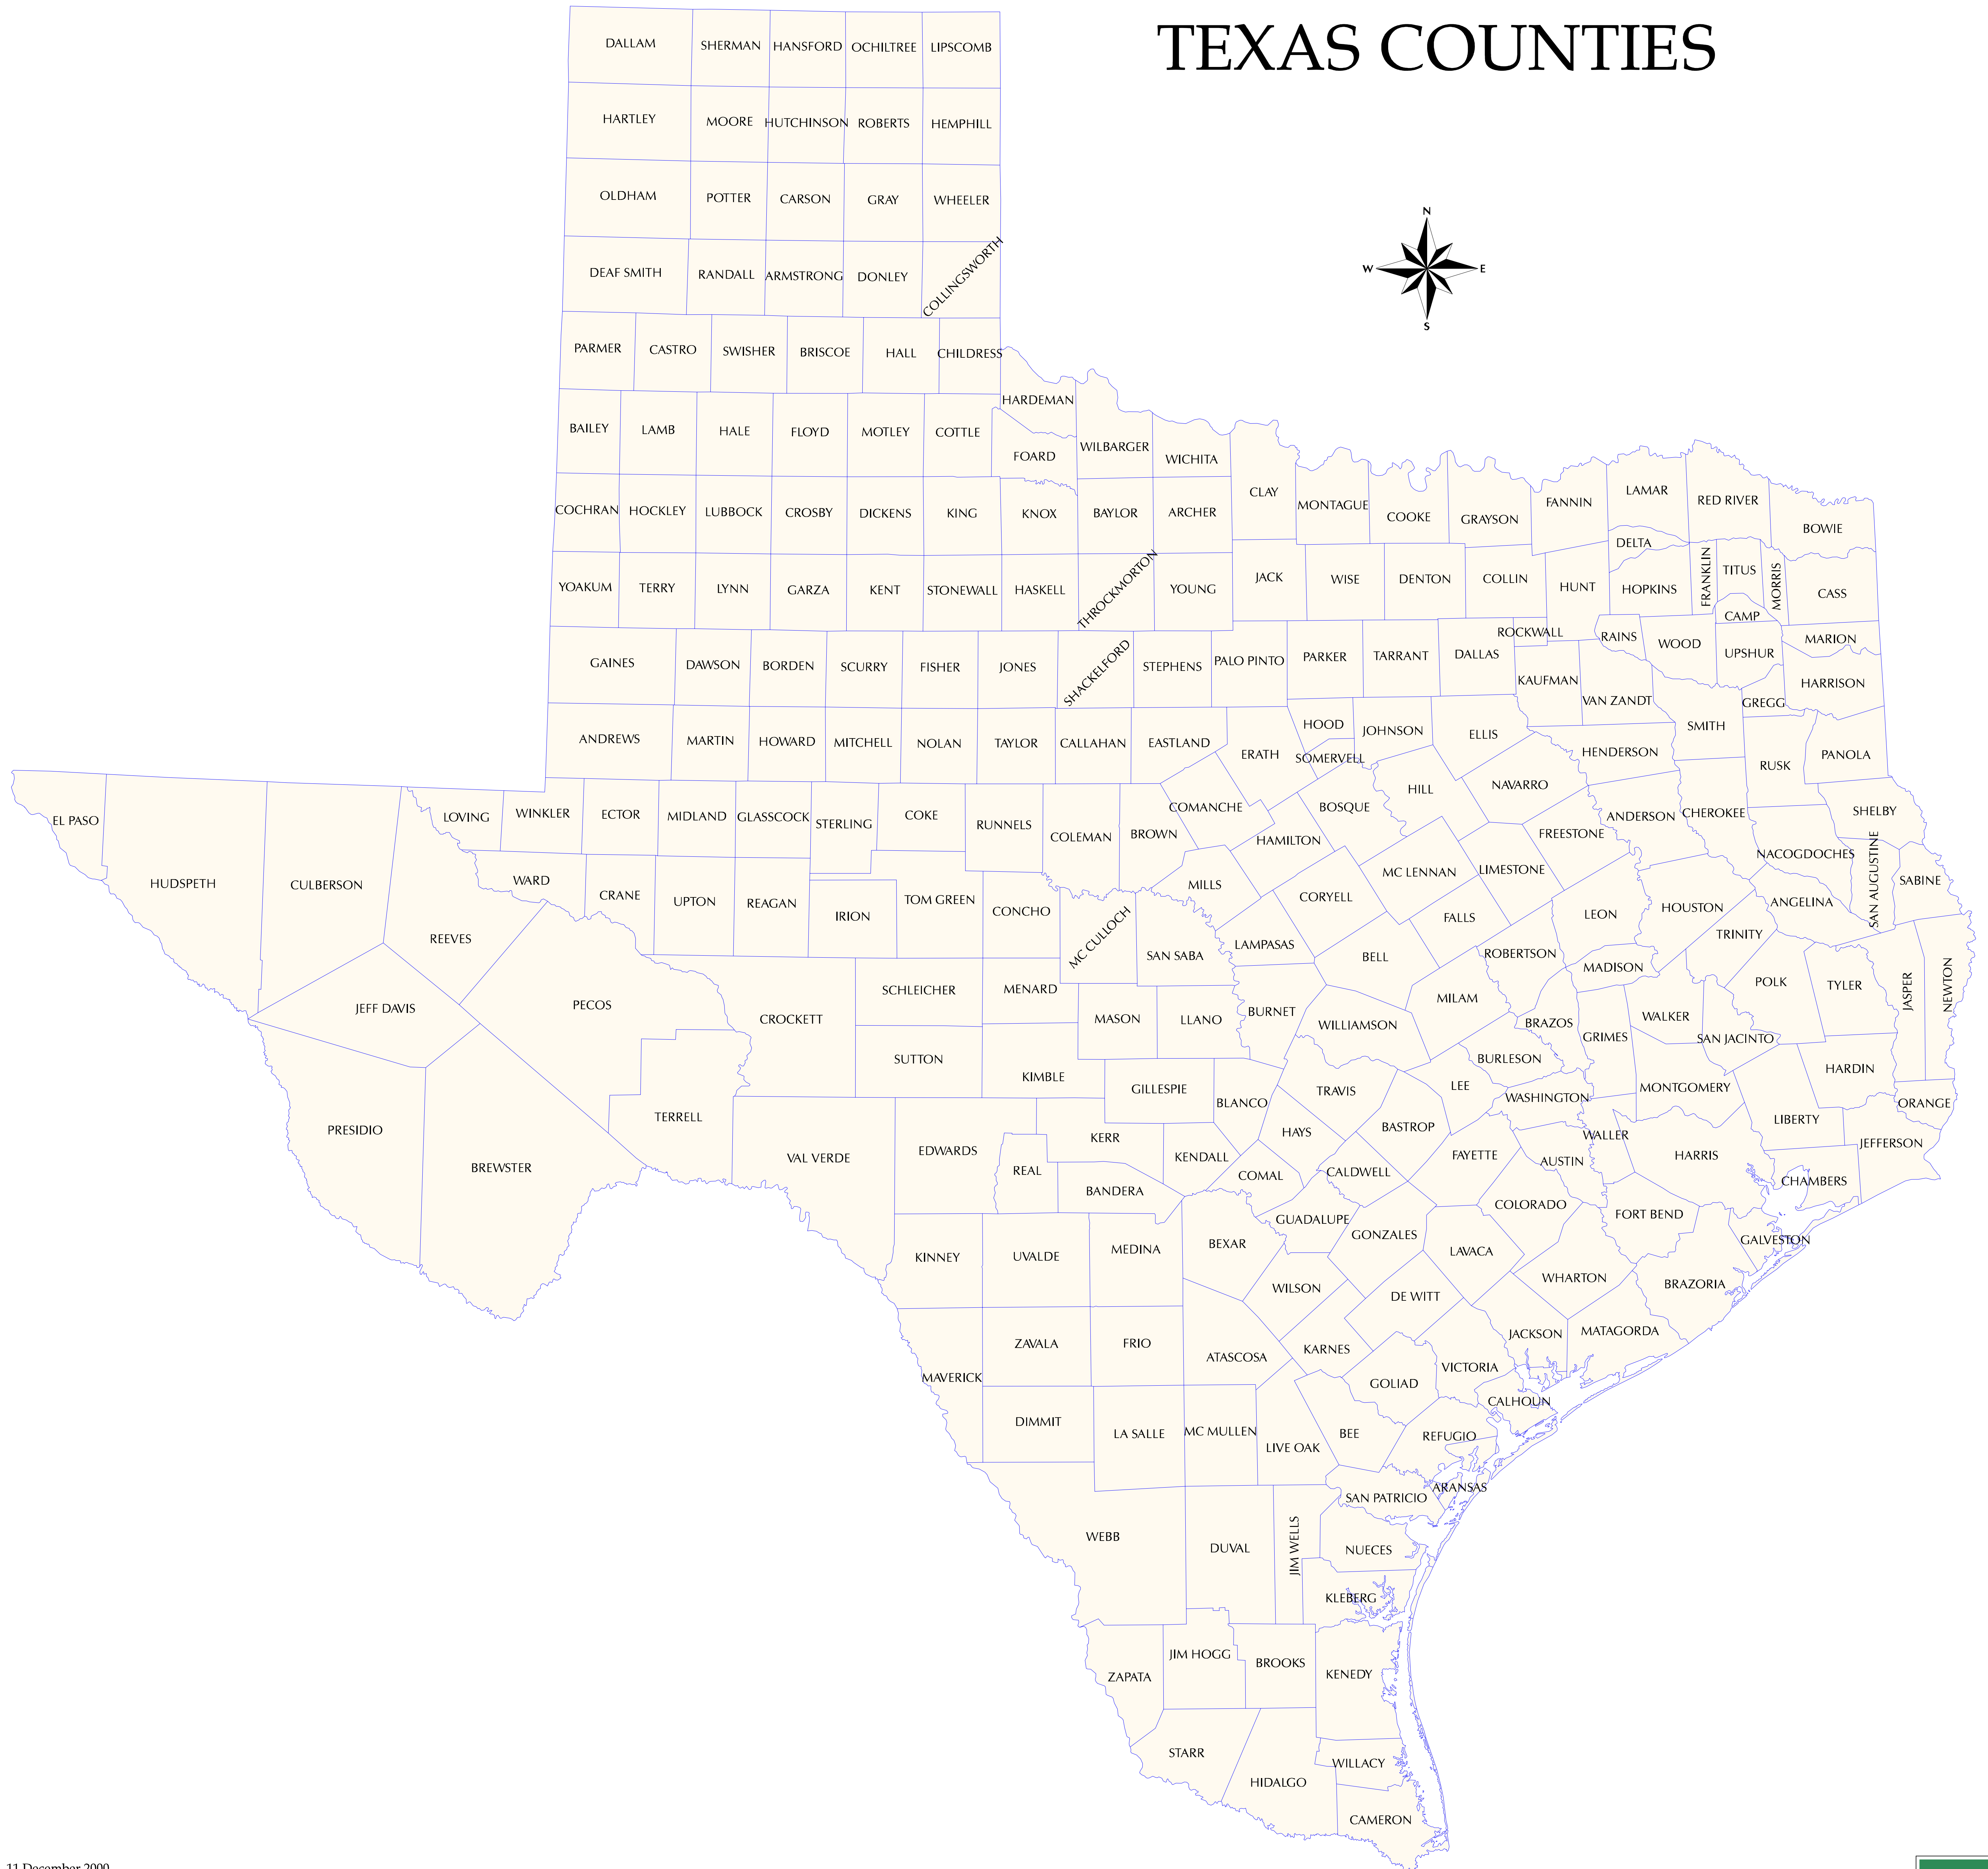

TEXAS COUNTIES

11 December 2000

Projection: Statewide Mapping System

Map compiled by the Texas Parks & Wildlife Department
GIS Lab. No claims are made to the accuracy of the data
or to the suitability of the data to a particular use.