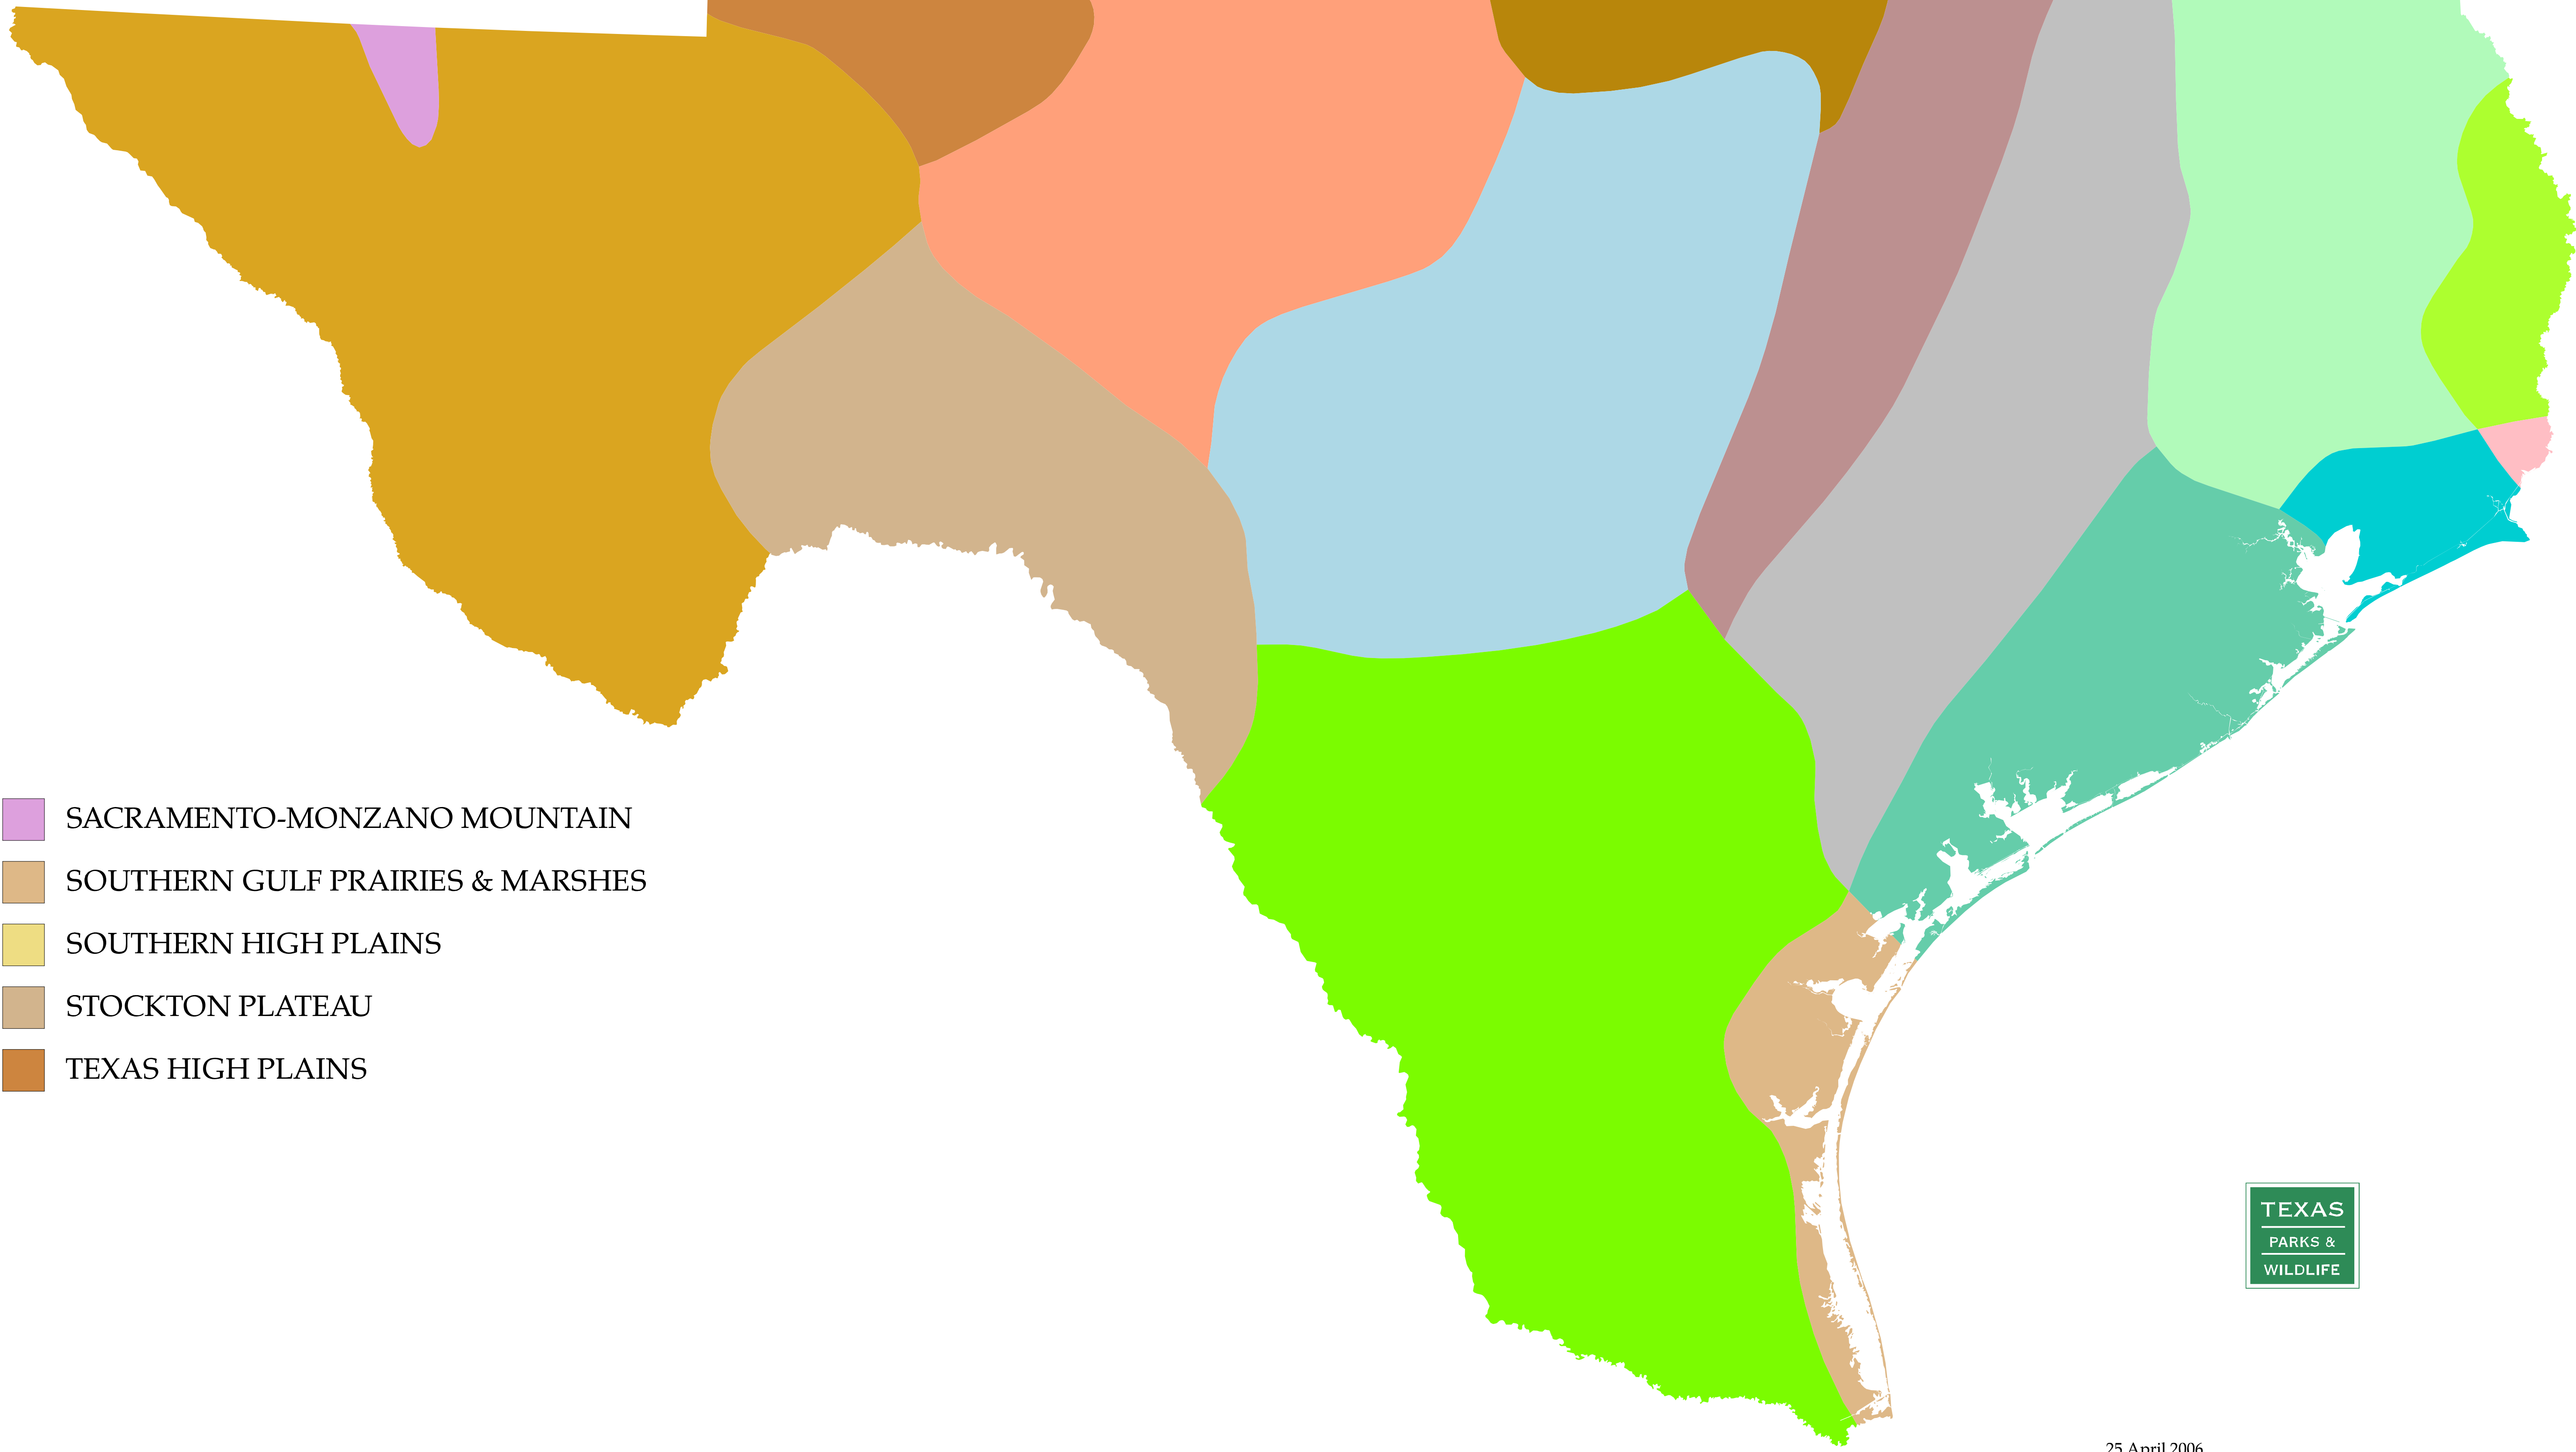

Bailey's Ecoregions of Texas

- SECTION
- BASIN & RANGE
 - BLACKLAND PRAIRIES
 - CENTRAL GULF PRAIRIES & MARSHES
 - COASTAL PLAINS & FLATWOODS, WESTERN GULF
 - CROSS TIMBERS & PRAIRIE
 - EASTERN GULF PRAIRIES & MARSHES
 - EDWARDS PALTEAU
 - LOUISIANA COAST PRAIRIES & MARSHES
 - MID COASTAL PLAINS, WESTERN
 - OAKWOODS & PRAIRIES
 - REDBED PLAINS
 - RIO GRANDE PLAIN
 - ROLLING PLAINS

- SACRAMENTO-MONZANO MOUNTAIN
- SOUTHERN GULF PRAIRIES & MARSHES
- SOUTHERN HIGH PLAINS
- STOCKTON PLATEAU
- TEXAS HIGH PLAINS

Source: The National Atlas of the United States, <http://www.nationalatlas.gov/atlasftp.html>

25 April 2006
 Projection: Statewide Mapping System
 Map compiled by the Texas Parks & Wildlife Department GIS Lab. No claims are made to the accuracy of the data or to the suitability of the data to a particular use.