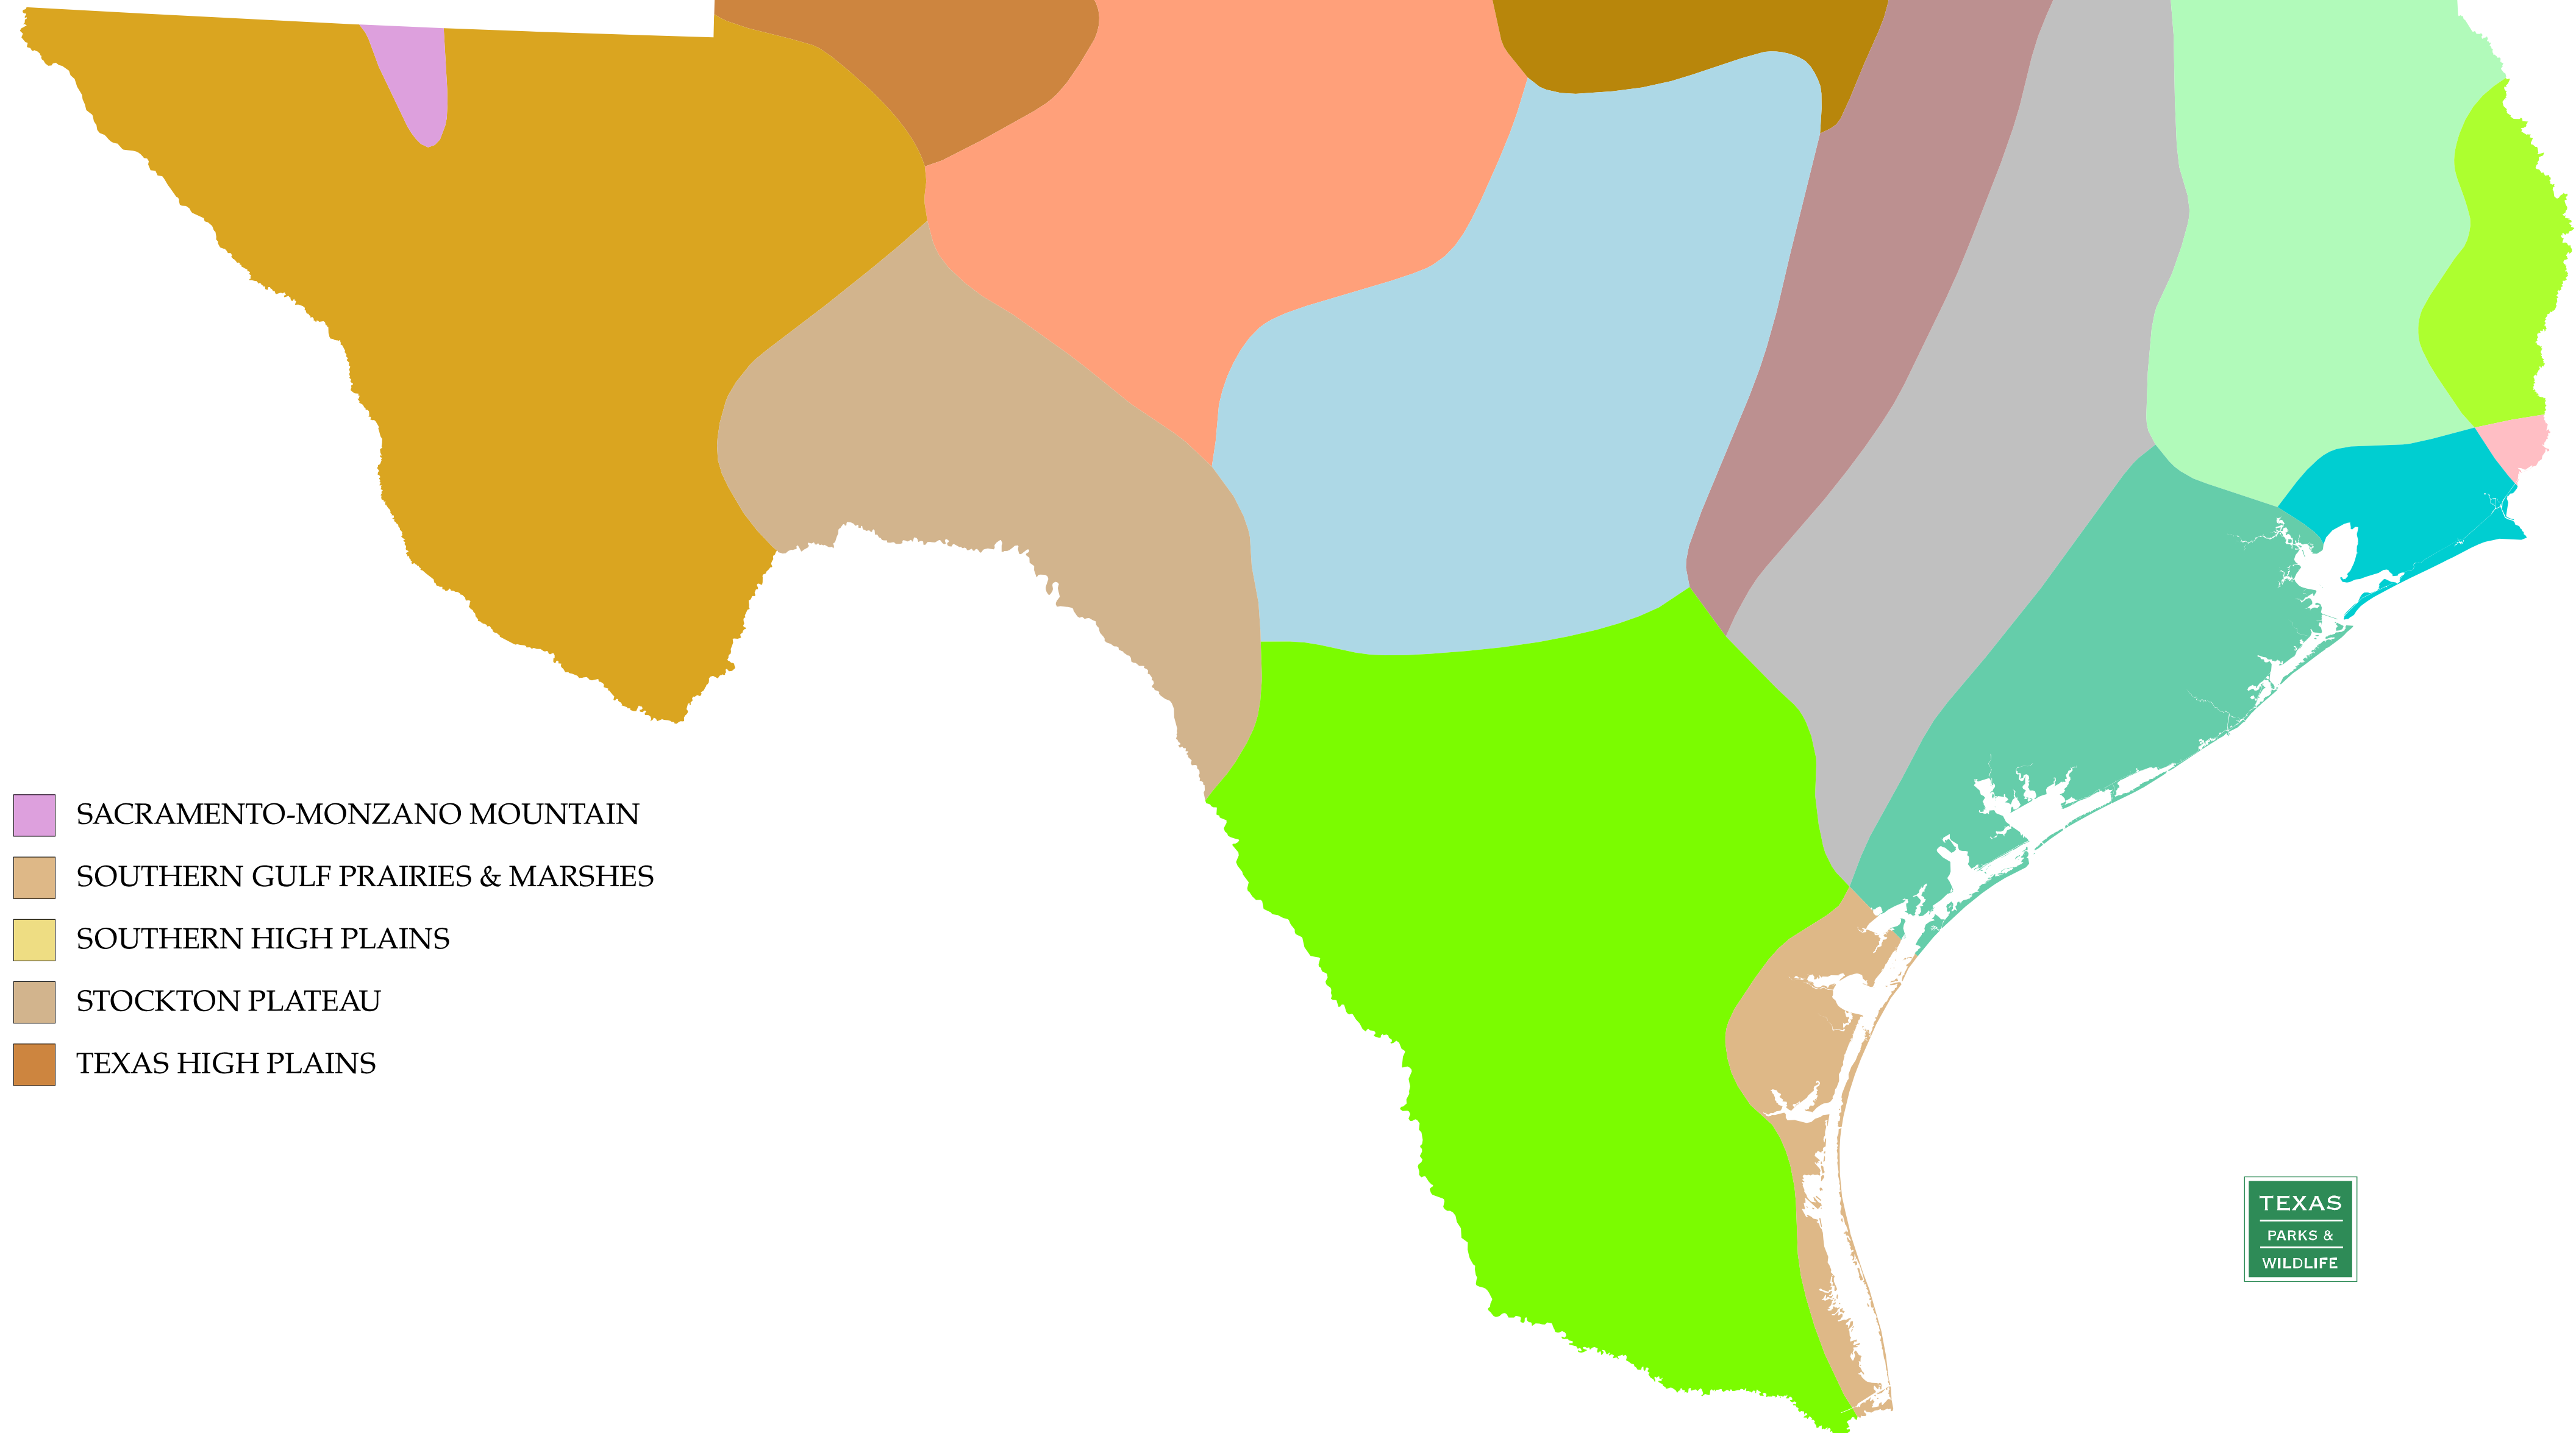

Bailey's Ecoregions of Texas

SECTION

- BASIN & RANGE
- BLACKLAND PRAIRIES
- CENTRAL GULF PRAIRIES & MARSHES
- COASTAL PLAINS & FLATWOODS, WESTERN GULF
- CROSS TIMBERS & PRAIRIE
- EASTERN GULF PRAIRIES & MARSHES
- EDWARDS PALTEAU
- LOUISIANA COAST PRAIRIES & MARSHES
- MID COASTAL PLAINS, WESTERN
- OAKWOODS & PRAIRIES
- REDBED PLAINS
- RIO GRANDE PLAIN
- ROLLING PLAINS

- SACRAMENTO-MONZANO MOUNTAIN
- SOUTHERN GULF PRAIRIES & MARSHES
- SOUTHERN HIGH PLAINS
- STOCKTON PLATEAU
- TEXAS HIGH PLAINS