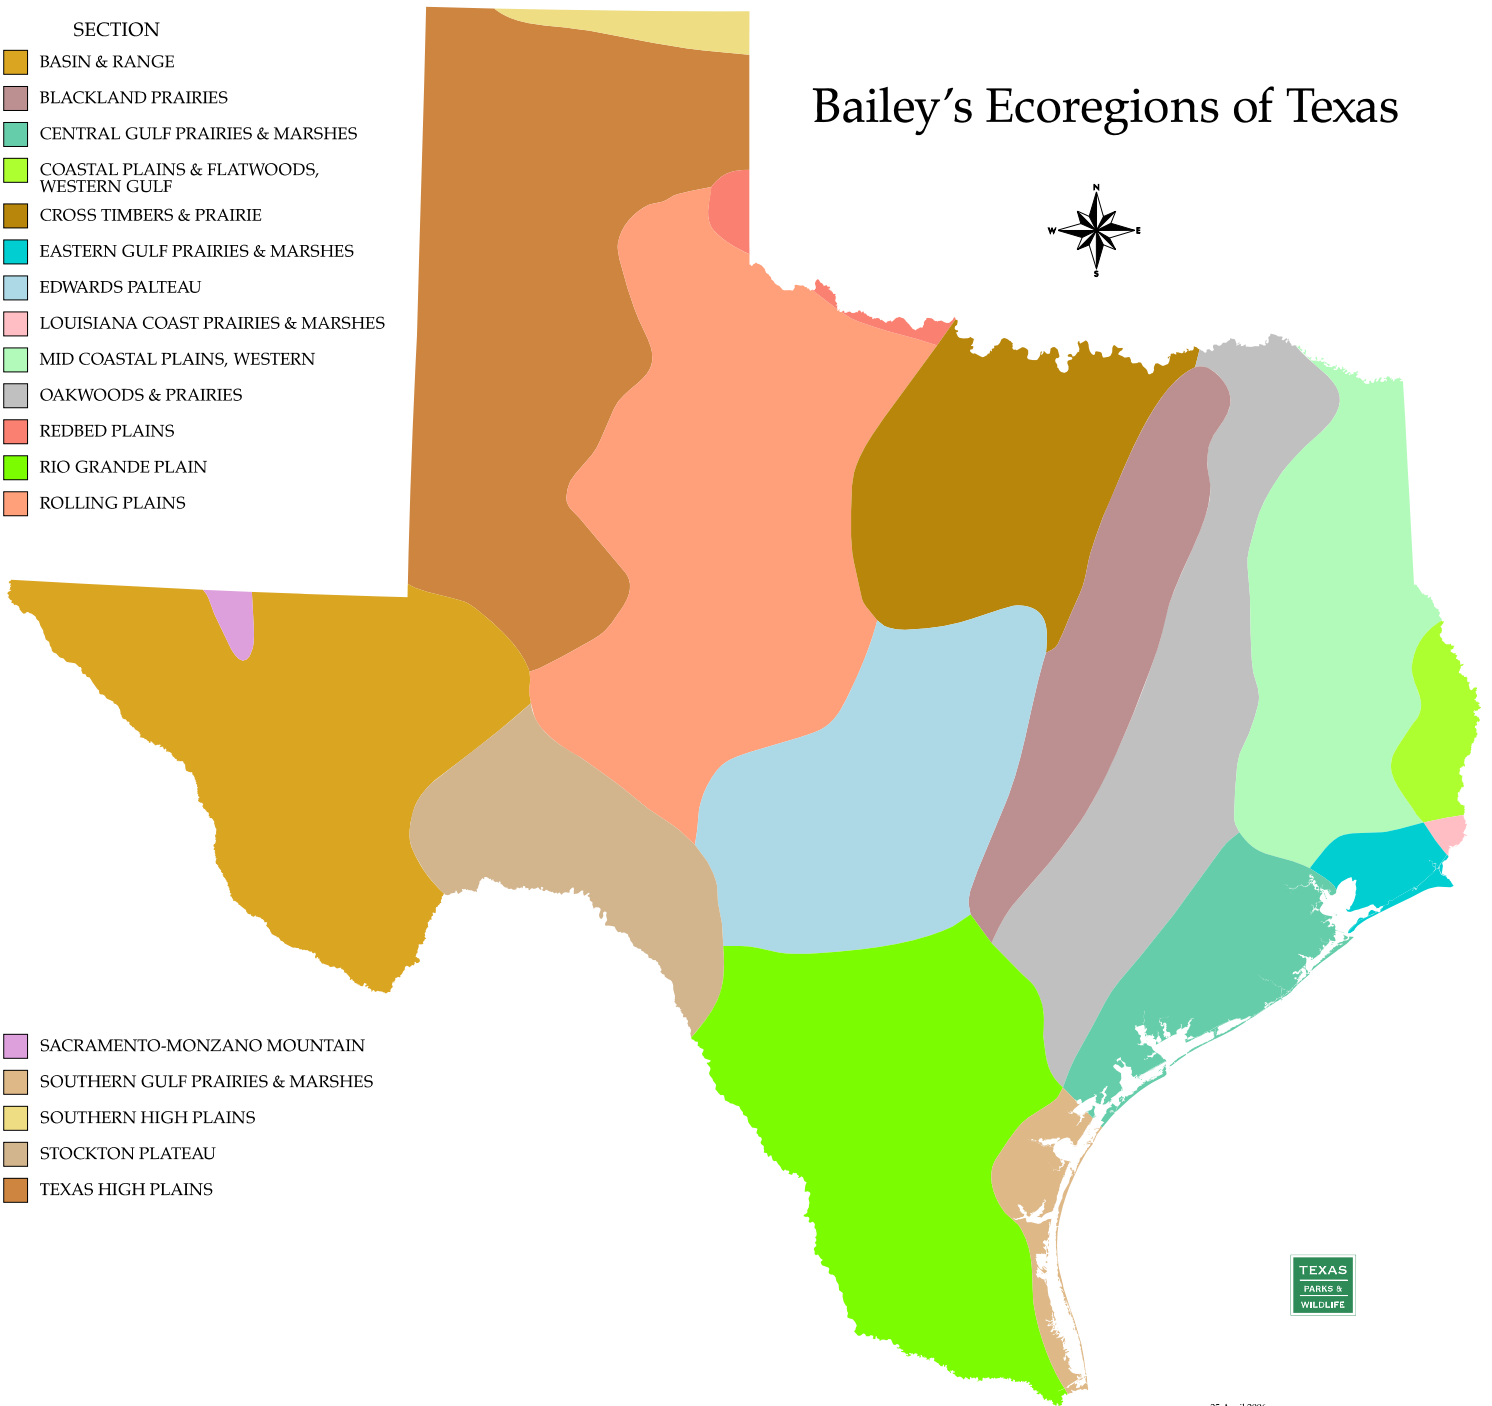

Bailey's Ecoregions of Texas

SECTION

- BASIN & RANGE
- BLACKLAND PRAIRIES
- CENTRAL GULF PRAIRIES & MARSHES
- COASTAL PLAINS & FLATWOODS, WESTERN GULF
- CROSS TIMBERS & PRAIRIE
- EASTERN GULF PRAIRIES & MARSHES
- EDWARDS PALTEAU
- LOUISIANA COAST PRAIRIES & MARSHES
- MID COASTAL PLAINS, WESTERN
- OAKWOODS & PRAIRIES
- REDBED PLAINS
- RIO GRANDE PLAIN
- ROLLING PLAINS

- SACRAMENTO-MONZANO MOUNTAIN
- SOUTHERN GULF PRAIRIES & MARSHES
- SOUTHERN HIGH PLAINS
- STOCKTON PLATEAU
- TEXAS HIGH PLAINS

Source: The National Atlas of the United States,
<http://www.nationalatlas.gov/atlasftp.html>