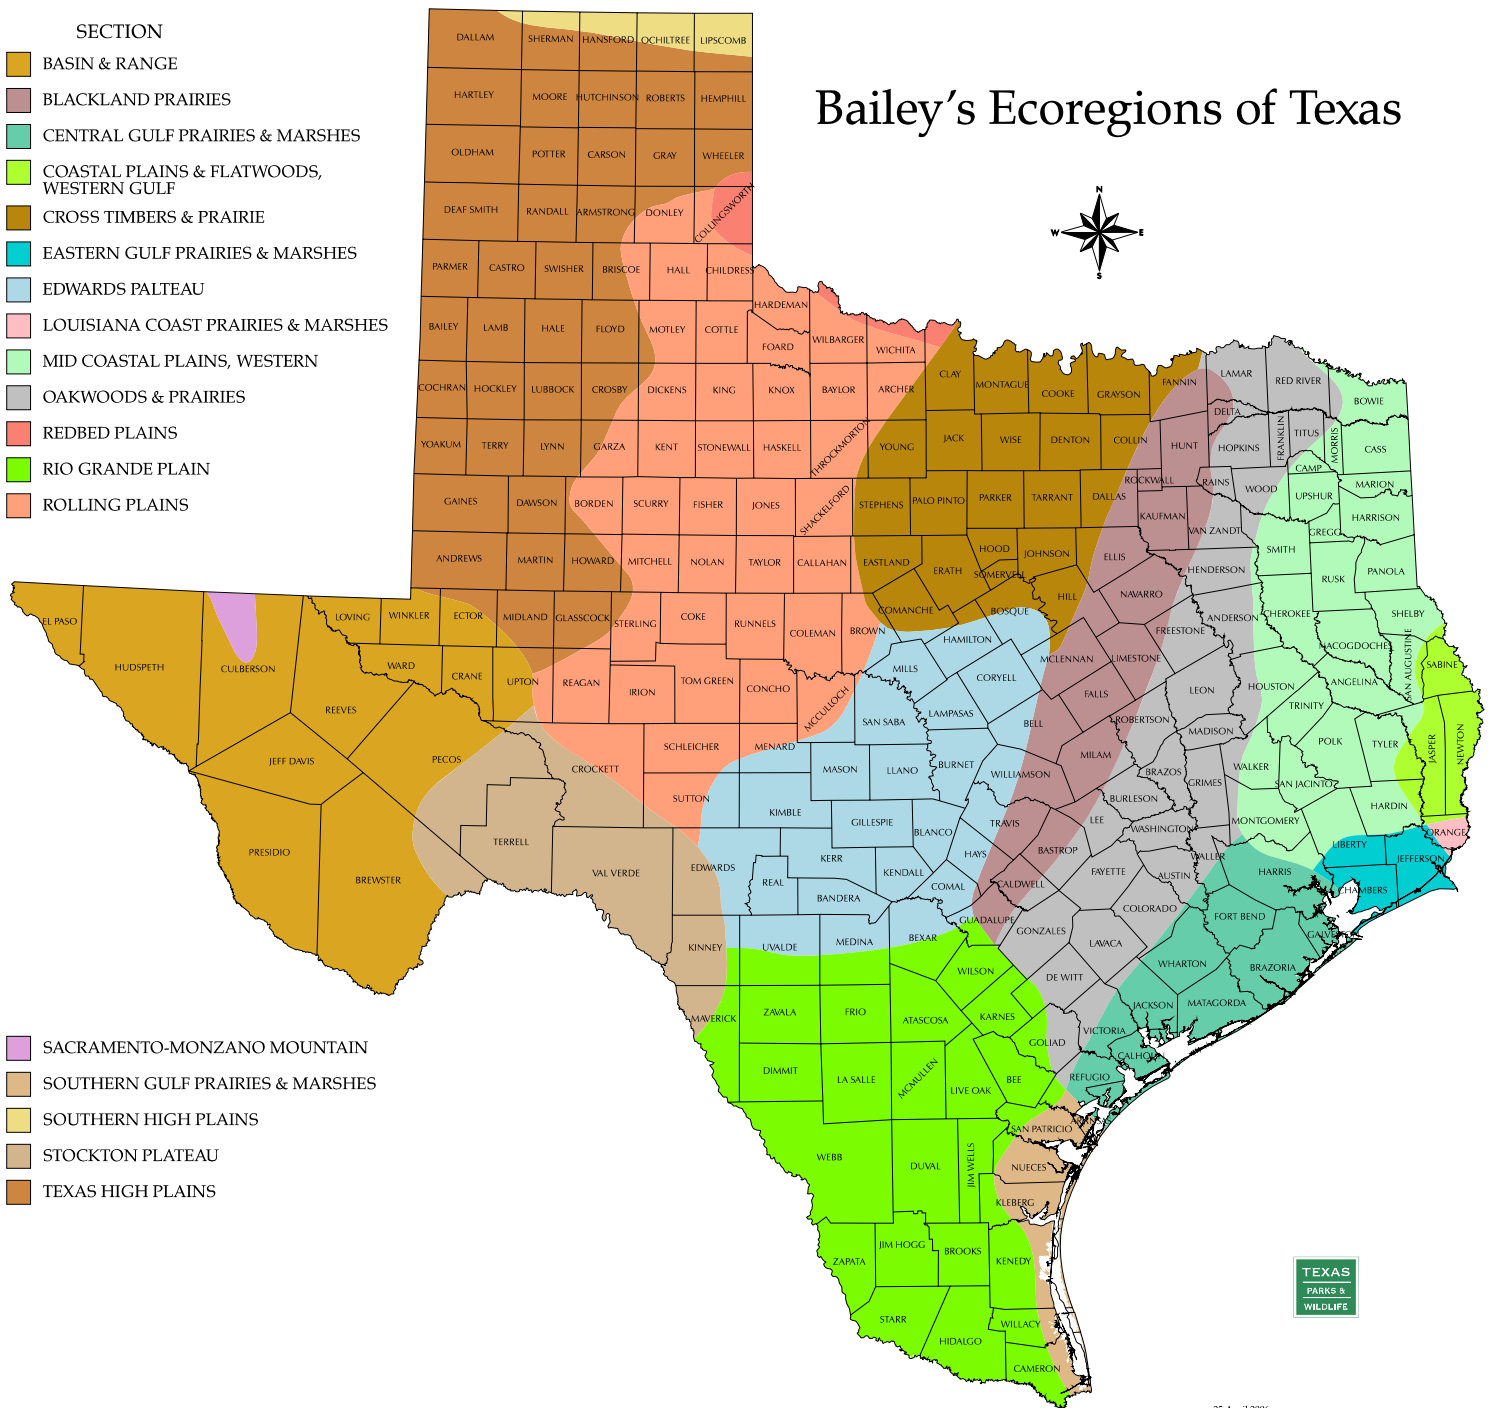

Bailey's Ecoregions of Texas

1. **SECTION**
2. BASIN & RANGE
   - BLACKLAND PRAIRIES
   - CENTRAL GULF PRAIRIES & MARSHES
   - COASTAL PLAINS & FLATWOODS, WESTERN GULF
   - CROSS TIMBERS & PRAIRIE
   - EASTERN GULF PRAIRIES & MARSHES
   - EDWARDS PALTEAU
   - LOUISIANA COAST PRAIRIES & MARSHES
   - MID COASTAL PLAINS, WESTERN
   - OAKWOODS & PRAIRIES
   - REDBED PLAINS
   - RIO GRANDE PLAIN
   - ROLLING PLAINS

- SACRAMENTO-MONZANO MOUNTAIN
- SOUTHERN GULF PRAIRIES & MARSHES
- SOUTHERN HIGH PLAINS
- STOCKTON PLATEAU
- TEXAS HIGH PLAINS

Source: The National Atlas of the United States,
<http://www.nationalatlas.gov/atlasftp.html>