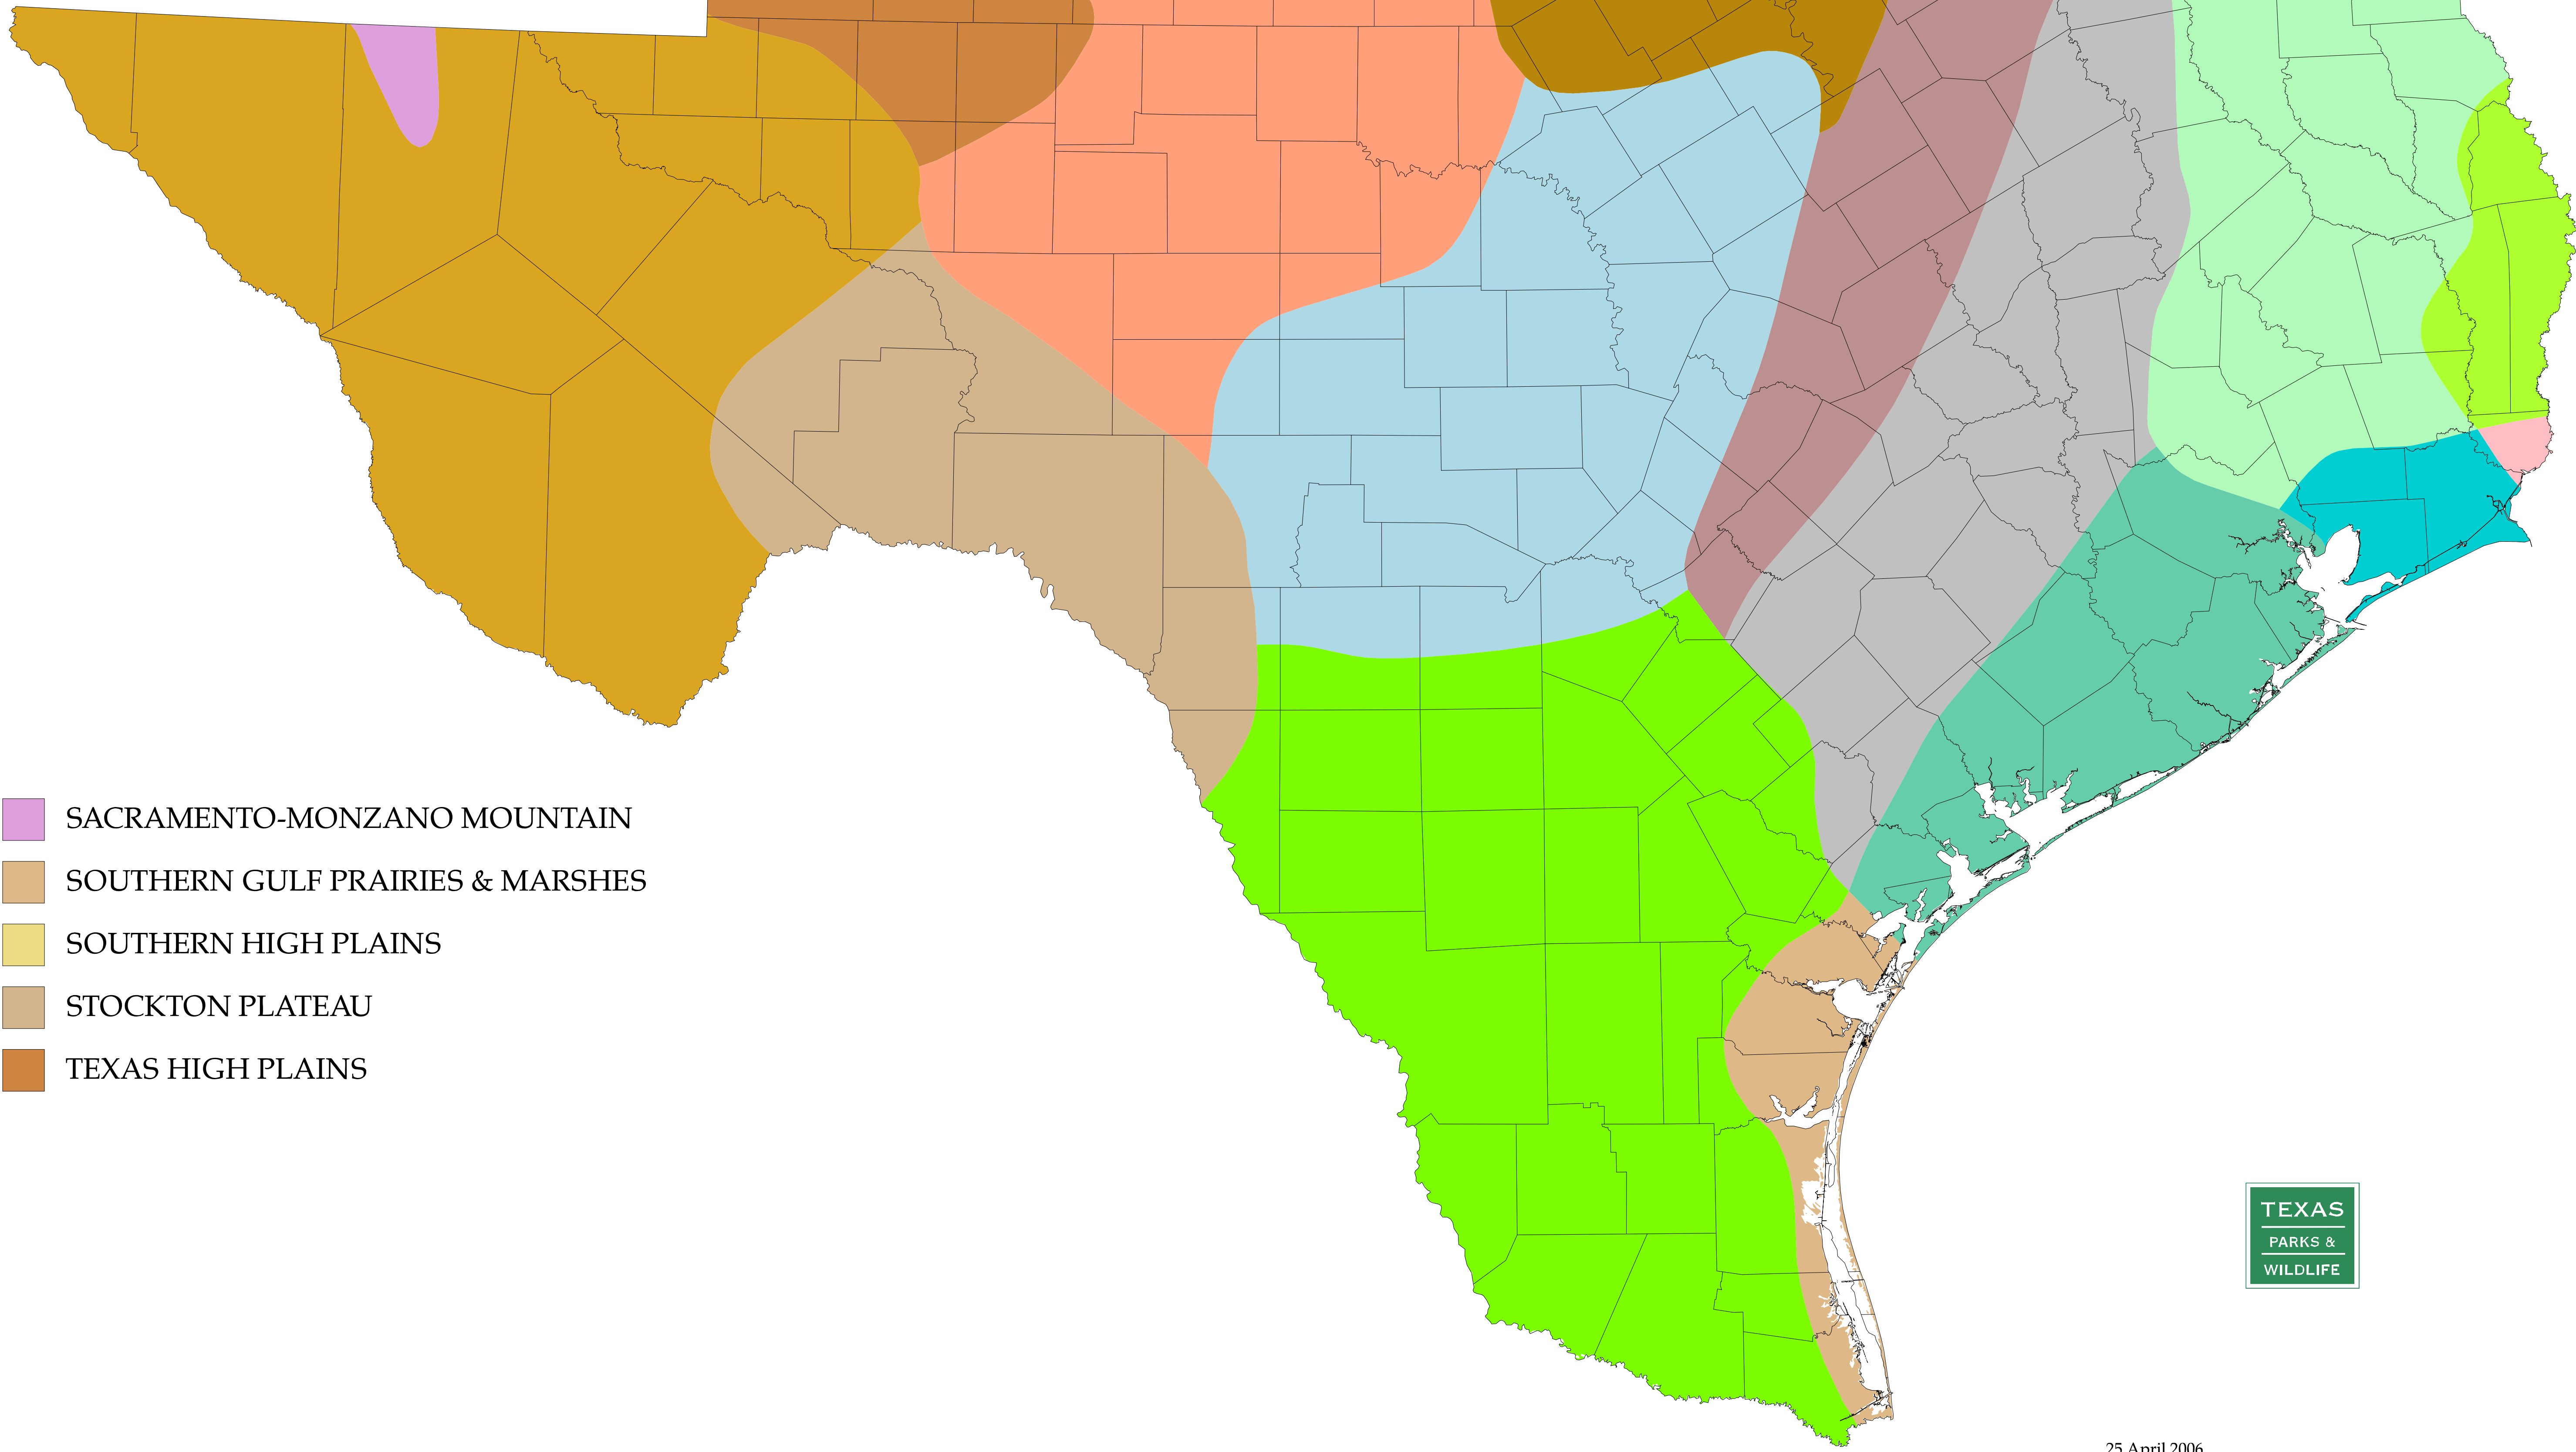

Bailey's Ecoregions of Texas

- SECTION
- BASIN & RANGE
 - BLACKLAND PRAIRIES
 - CENTRAL GULF PRAIRIES & MARSHES
 - COASTAL PLAINS & FLATWOODS, WESTERN GULF
 - CROSS TIMBERS & PRAIRIE
 - EASTERN GULF PRAIRIES & MARSHES
 - EDWARDS PALTEAU
 - LOUISIANA COAST PRAIRIES & MARSHES
 - MID COASTAL PLAINS, WESTERN
 - OAKWOODS & PRAIRIES
 - REDBED PLAINS
 - RIO GRANDE PLAIN
 - ROLLING PLAINS

- SACRAMENTO-MONZANO MOUNTAIN
- SOUTHERN GULF PRAIRIES & MARSHES
- SOUTHERN HIGH PLAINS
- STOCKTON PLATEAU
- TEXAS HIGH PLAINS

Source: The National Atlas of the United States,
<http://www.nationalatlas.gov/atlasftp.html>

25 April 2006
 Projection: Statewide Mapping System
 Map compiled by the Texas Parks & Wildlife Department
 GIS Lab. No claims are made to the accuracy of the data
 or to the suitability of the data to a particular use.