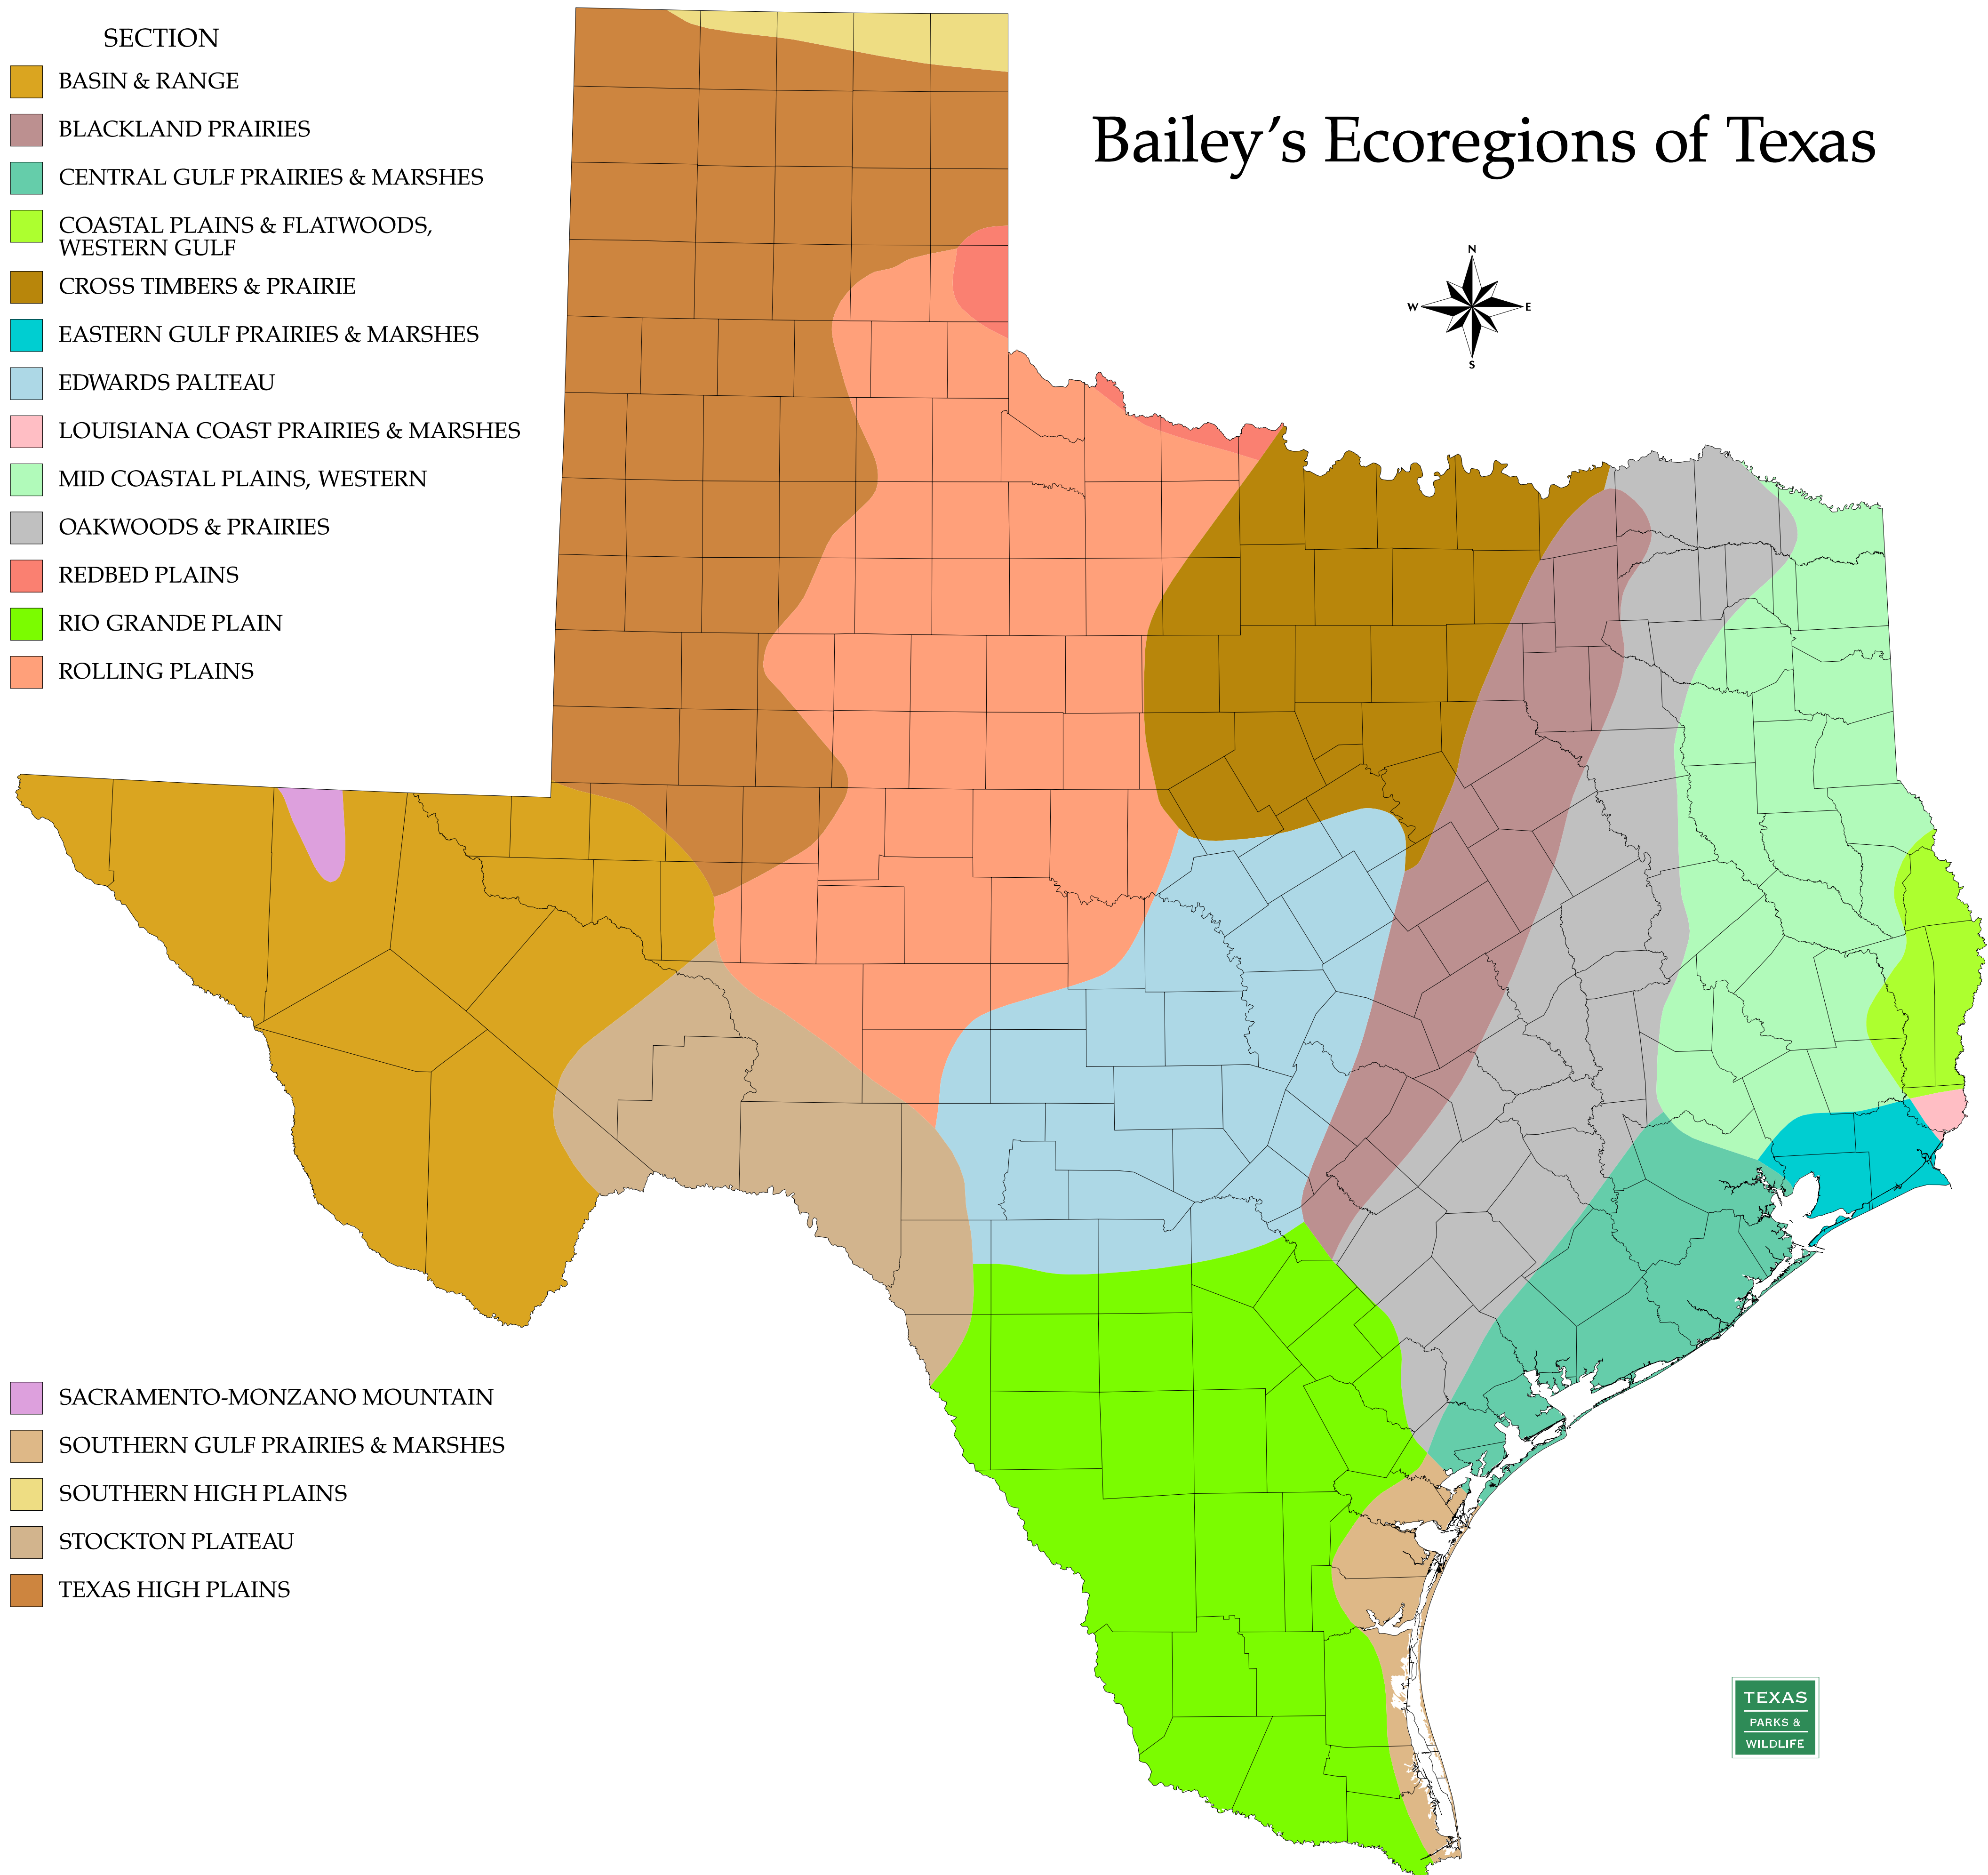

# Bailey's Ecoregions of Texas

## SECTION

- BASIN & RANGE
- BLACKLAND PRAIRIES
- CENTRAL GULF PRAIRIES & MARSHES
- COASTAL PLAINS & FLATWOODS, WESTERN GULF
- CROSS TIMBERS & PRAIRIE
- EASTERN GULF PRAIRIES & MARSHES
- EDWARDS PALTEAU
- LOUISIANA COAST PRAIRIES & MARSHES
- MID COASTAL PLAINS, WESTERN
- OAKWOODS & PRAIRIES
- REDBED PLAINS
- RIO GRANDE PLAIN
- ROLLING PLAINS

- SACRAMENTO-MONZANO MOUNTAIN
- SOUTHERN GULF PRAIRIES & MARSHES
- SOUTHERN HIGH PLAINS
- STOCKTON PLATEAU
- TEXAS HIGH PLAINS

Source: The National Atlas of the United States,  
<http://www.nationalatlas.gov/atlasftp.html>