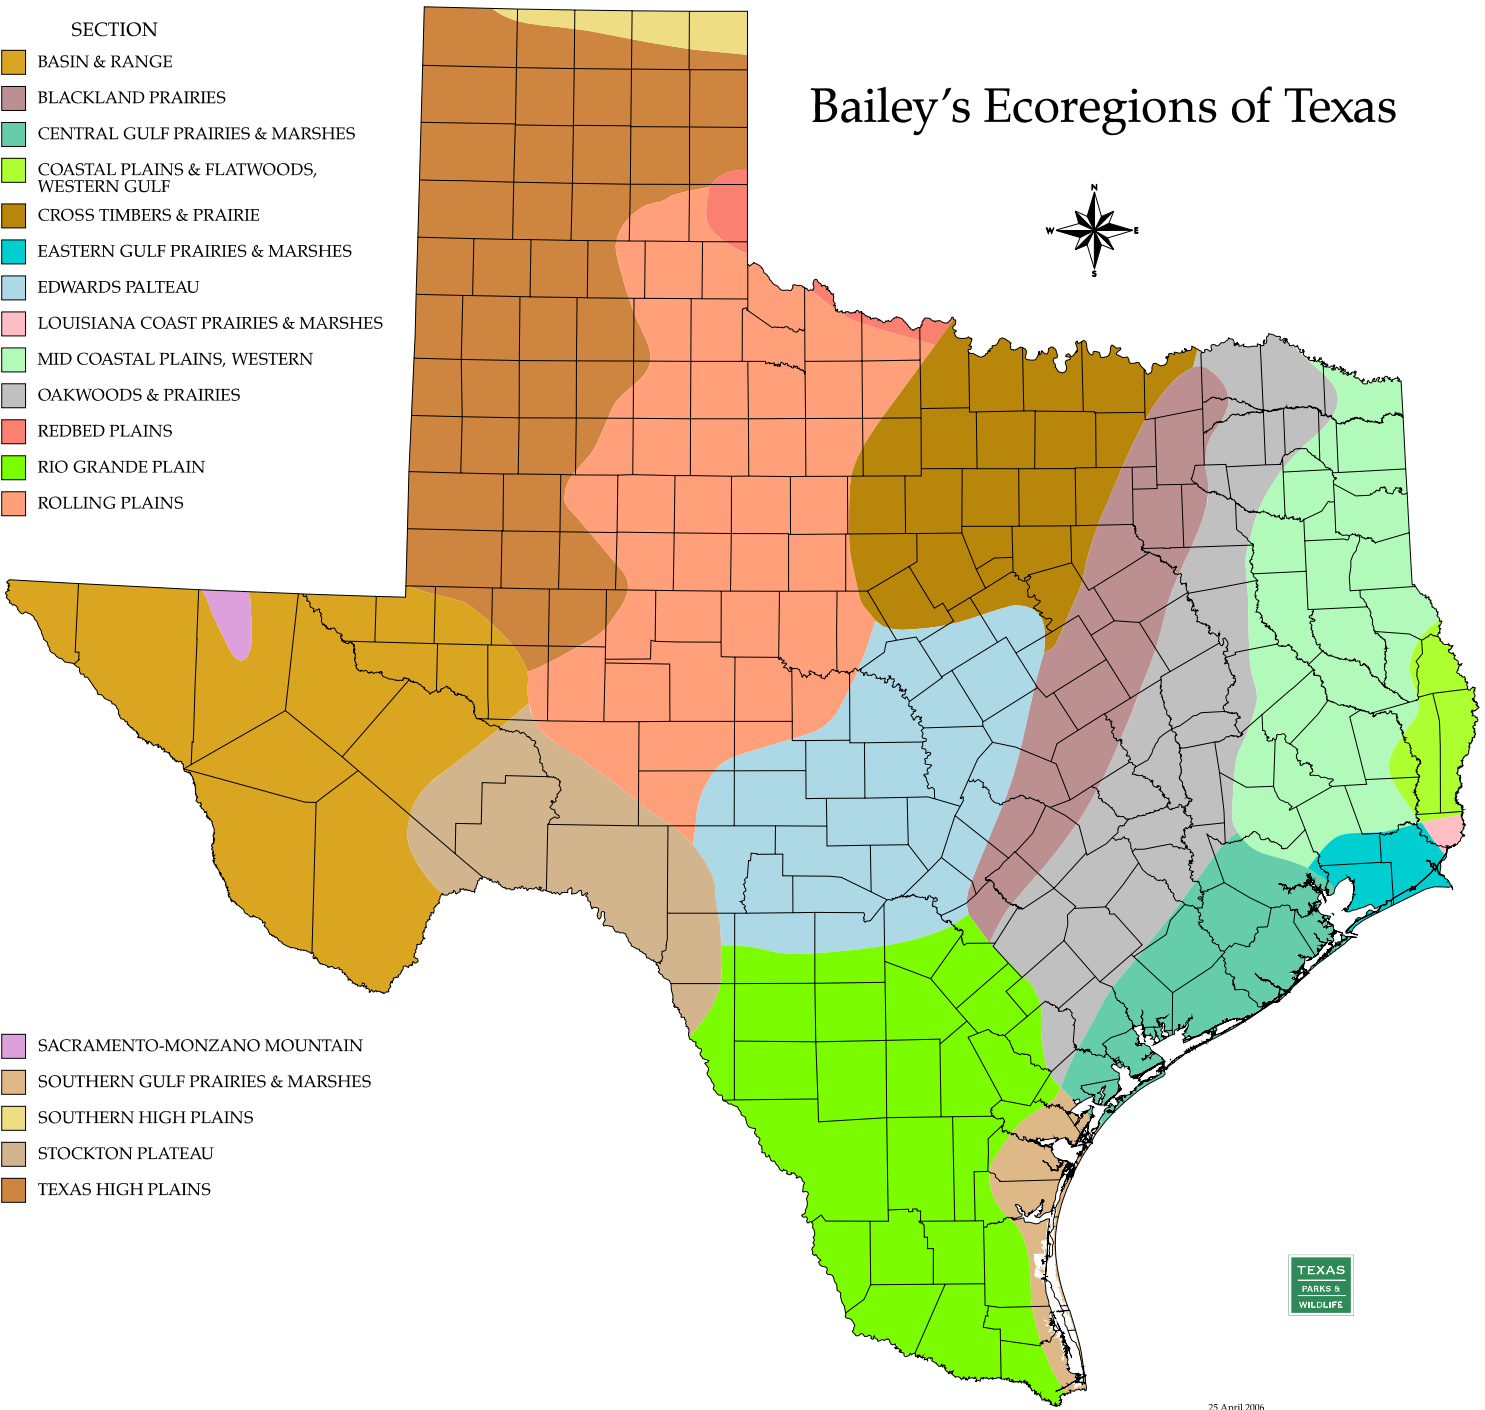

Bailey's Ecoregions of Texas

SECTION

- BASIN & RANGE
- BLACKLAND PRAIRIES
- CENTRAL GULF PRAIRIES & MARSHES
- COASTAL PLAINS & FLATWOODS, WESTERN GULF
- CROSS TIMBERS & PRAIRIE
- EASTERN GULF PRAIRIES & MARSHES
- EDWARDS PALTEAU
- LOUISIANA COAST PRAIRIES & MARSHES
- MID COASTAL PLAINS, WESTERN
- OAKWOODS & PRAIRIES
- REDBED PLAINS
- RIO GRANDE PLAIN
- ROLLING PLAINS

- SACRAMENTO-MONZANO MOUNTAIN
- SOUTHERN GULF PRAIRIES & MARSHES
- SOUTHERN HIGH PLAINS
- STOCKTON PLATEAU
- TEXAS HIGH PLAINS

Source: The National Atlas of the United States,
<http://www.nationalatlas.gov/atlasftp.html>