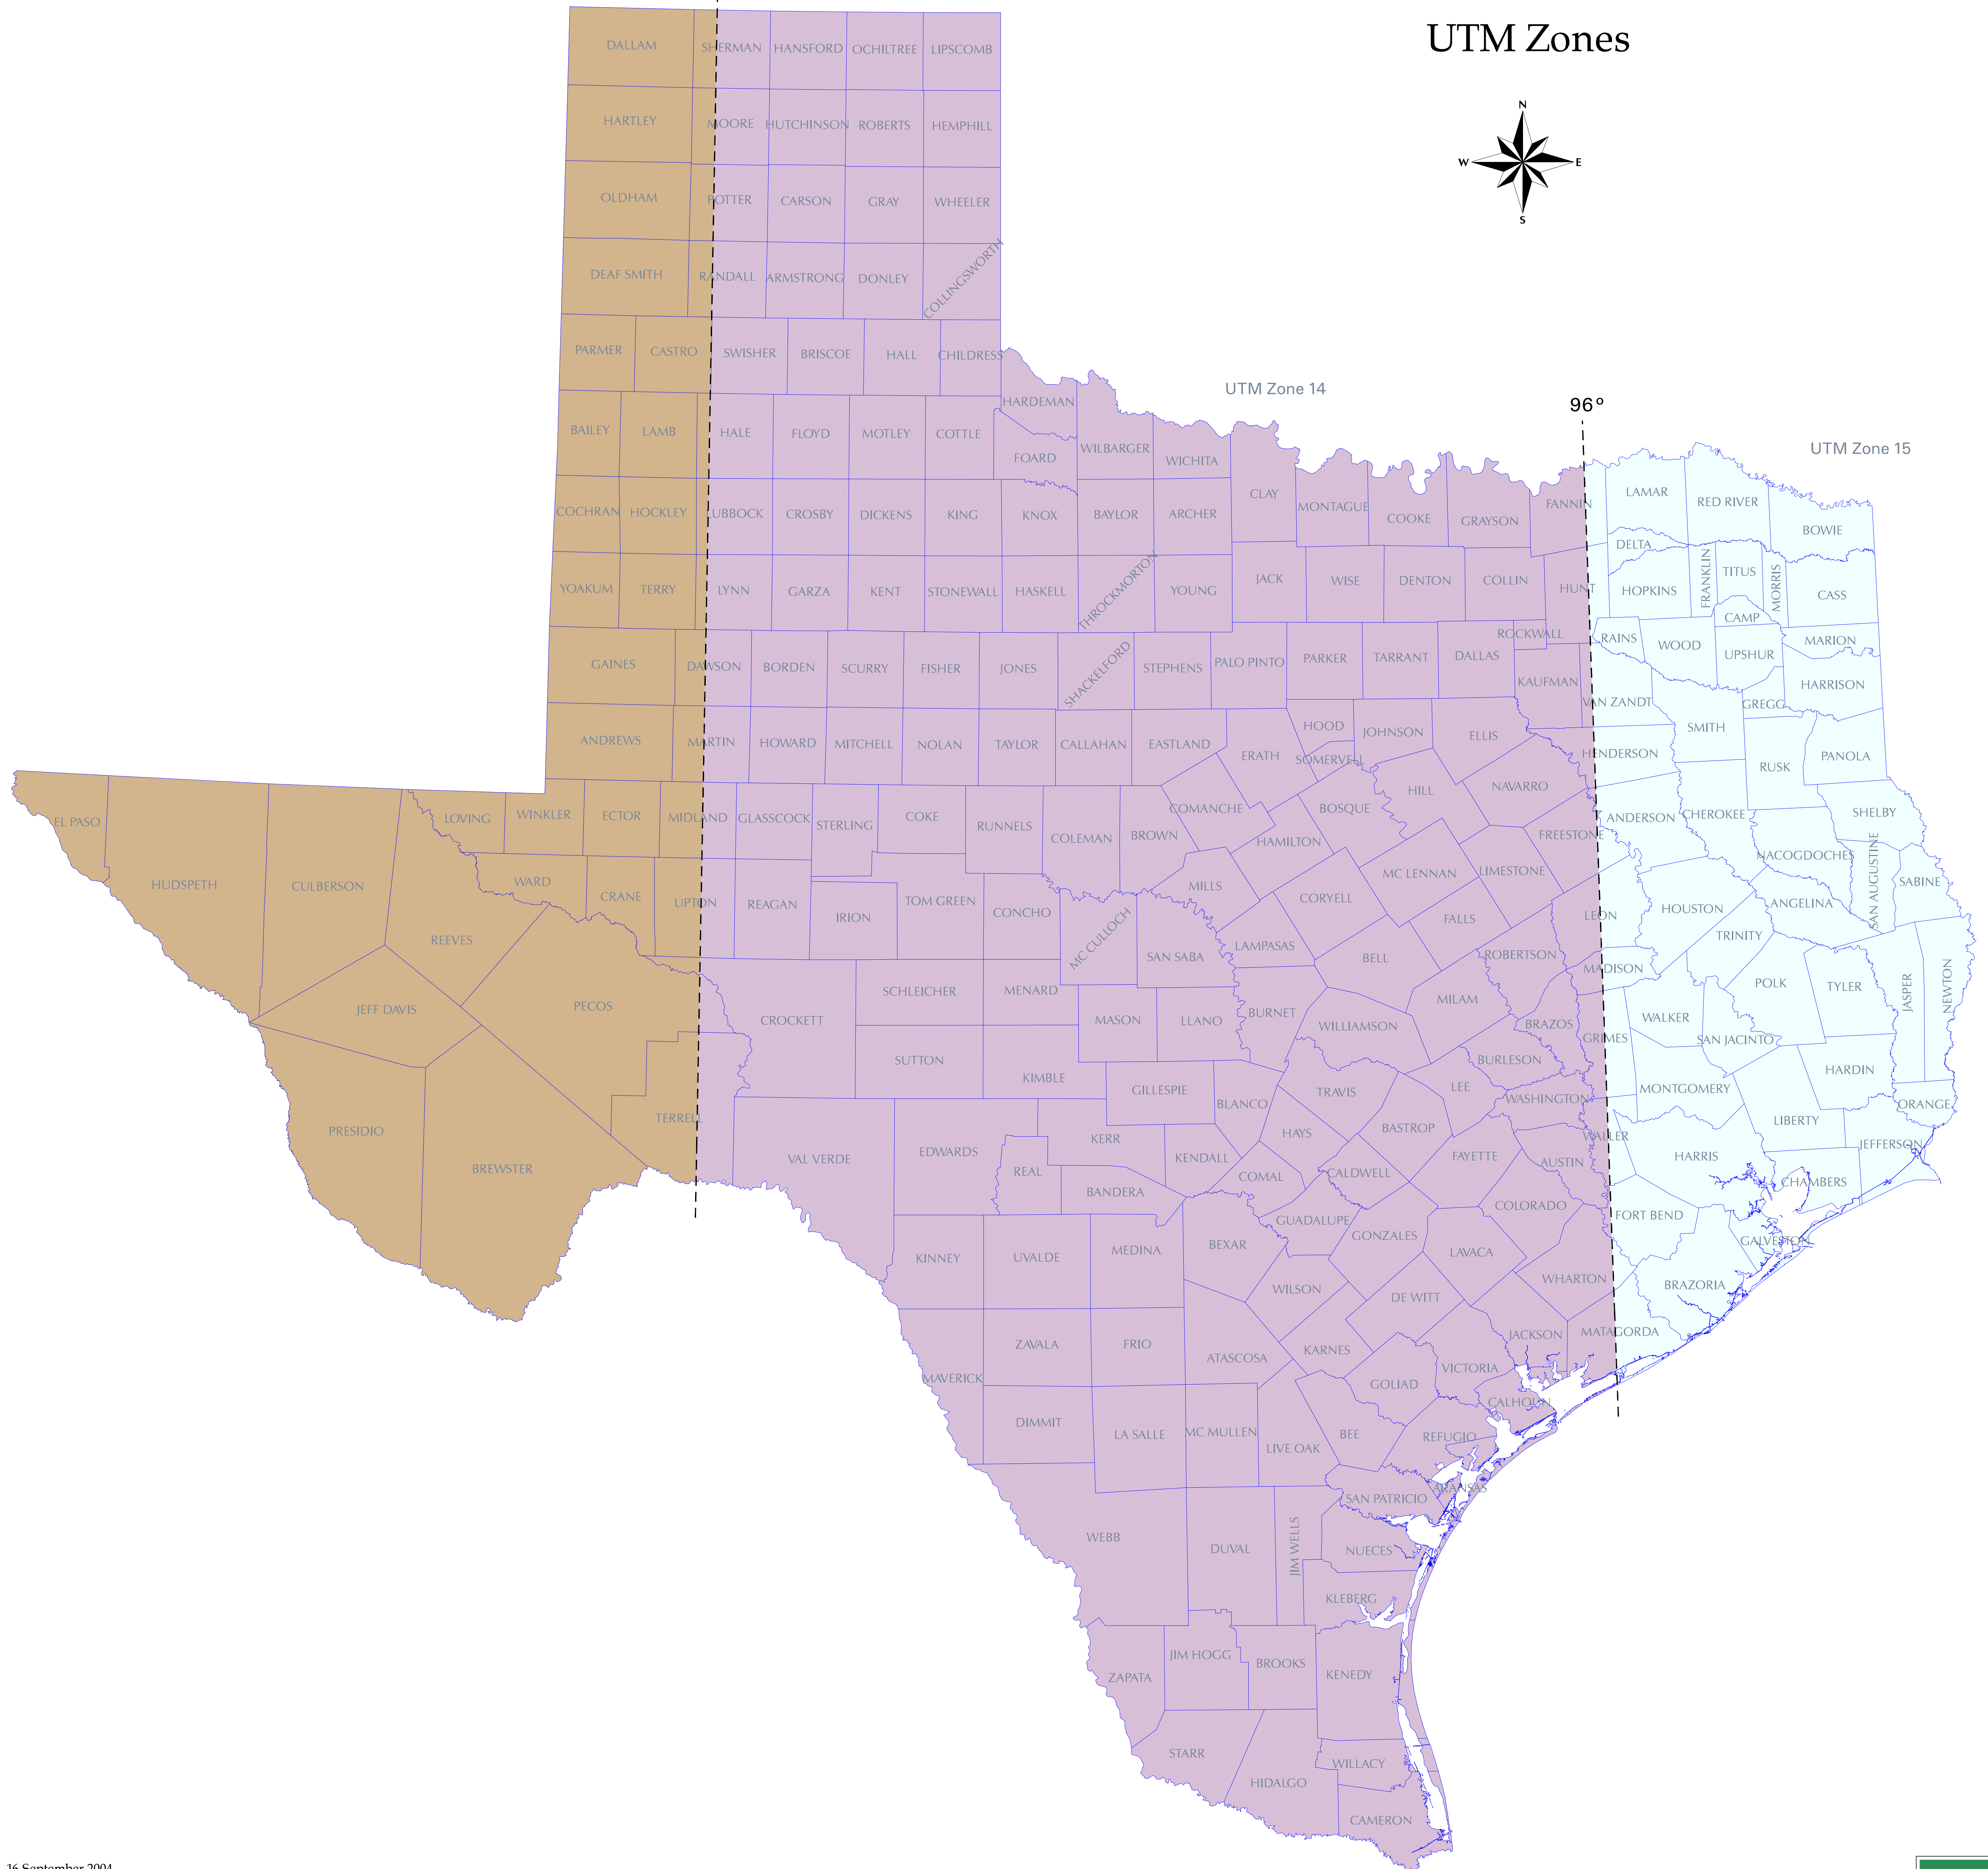

UTM Zone 13

102°

State of Texas

UTM Zones

16 September 2004

Projection: Texas Statewide Mapping System
Map compiled by the Texas Parks & Wildlife Department
GIS Lab. No claims are made to the accuracy of the data
or to the suitability of the data to a particular use.