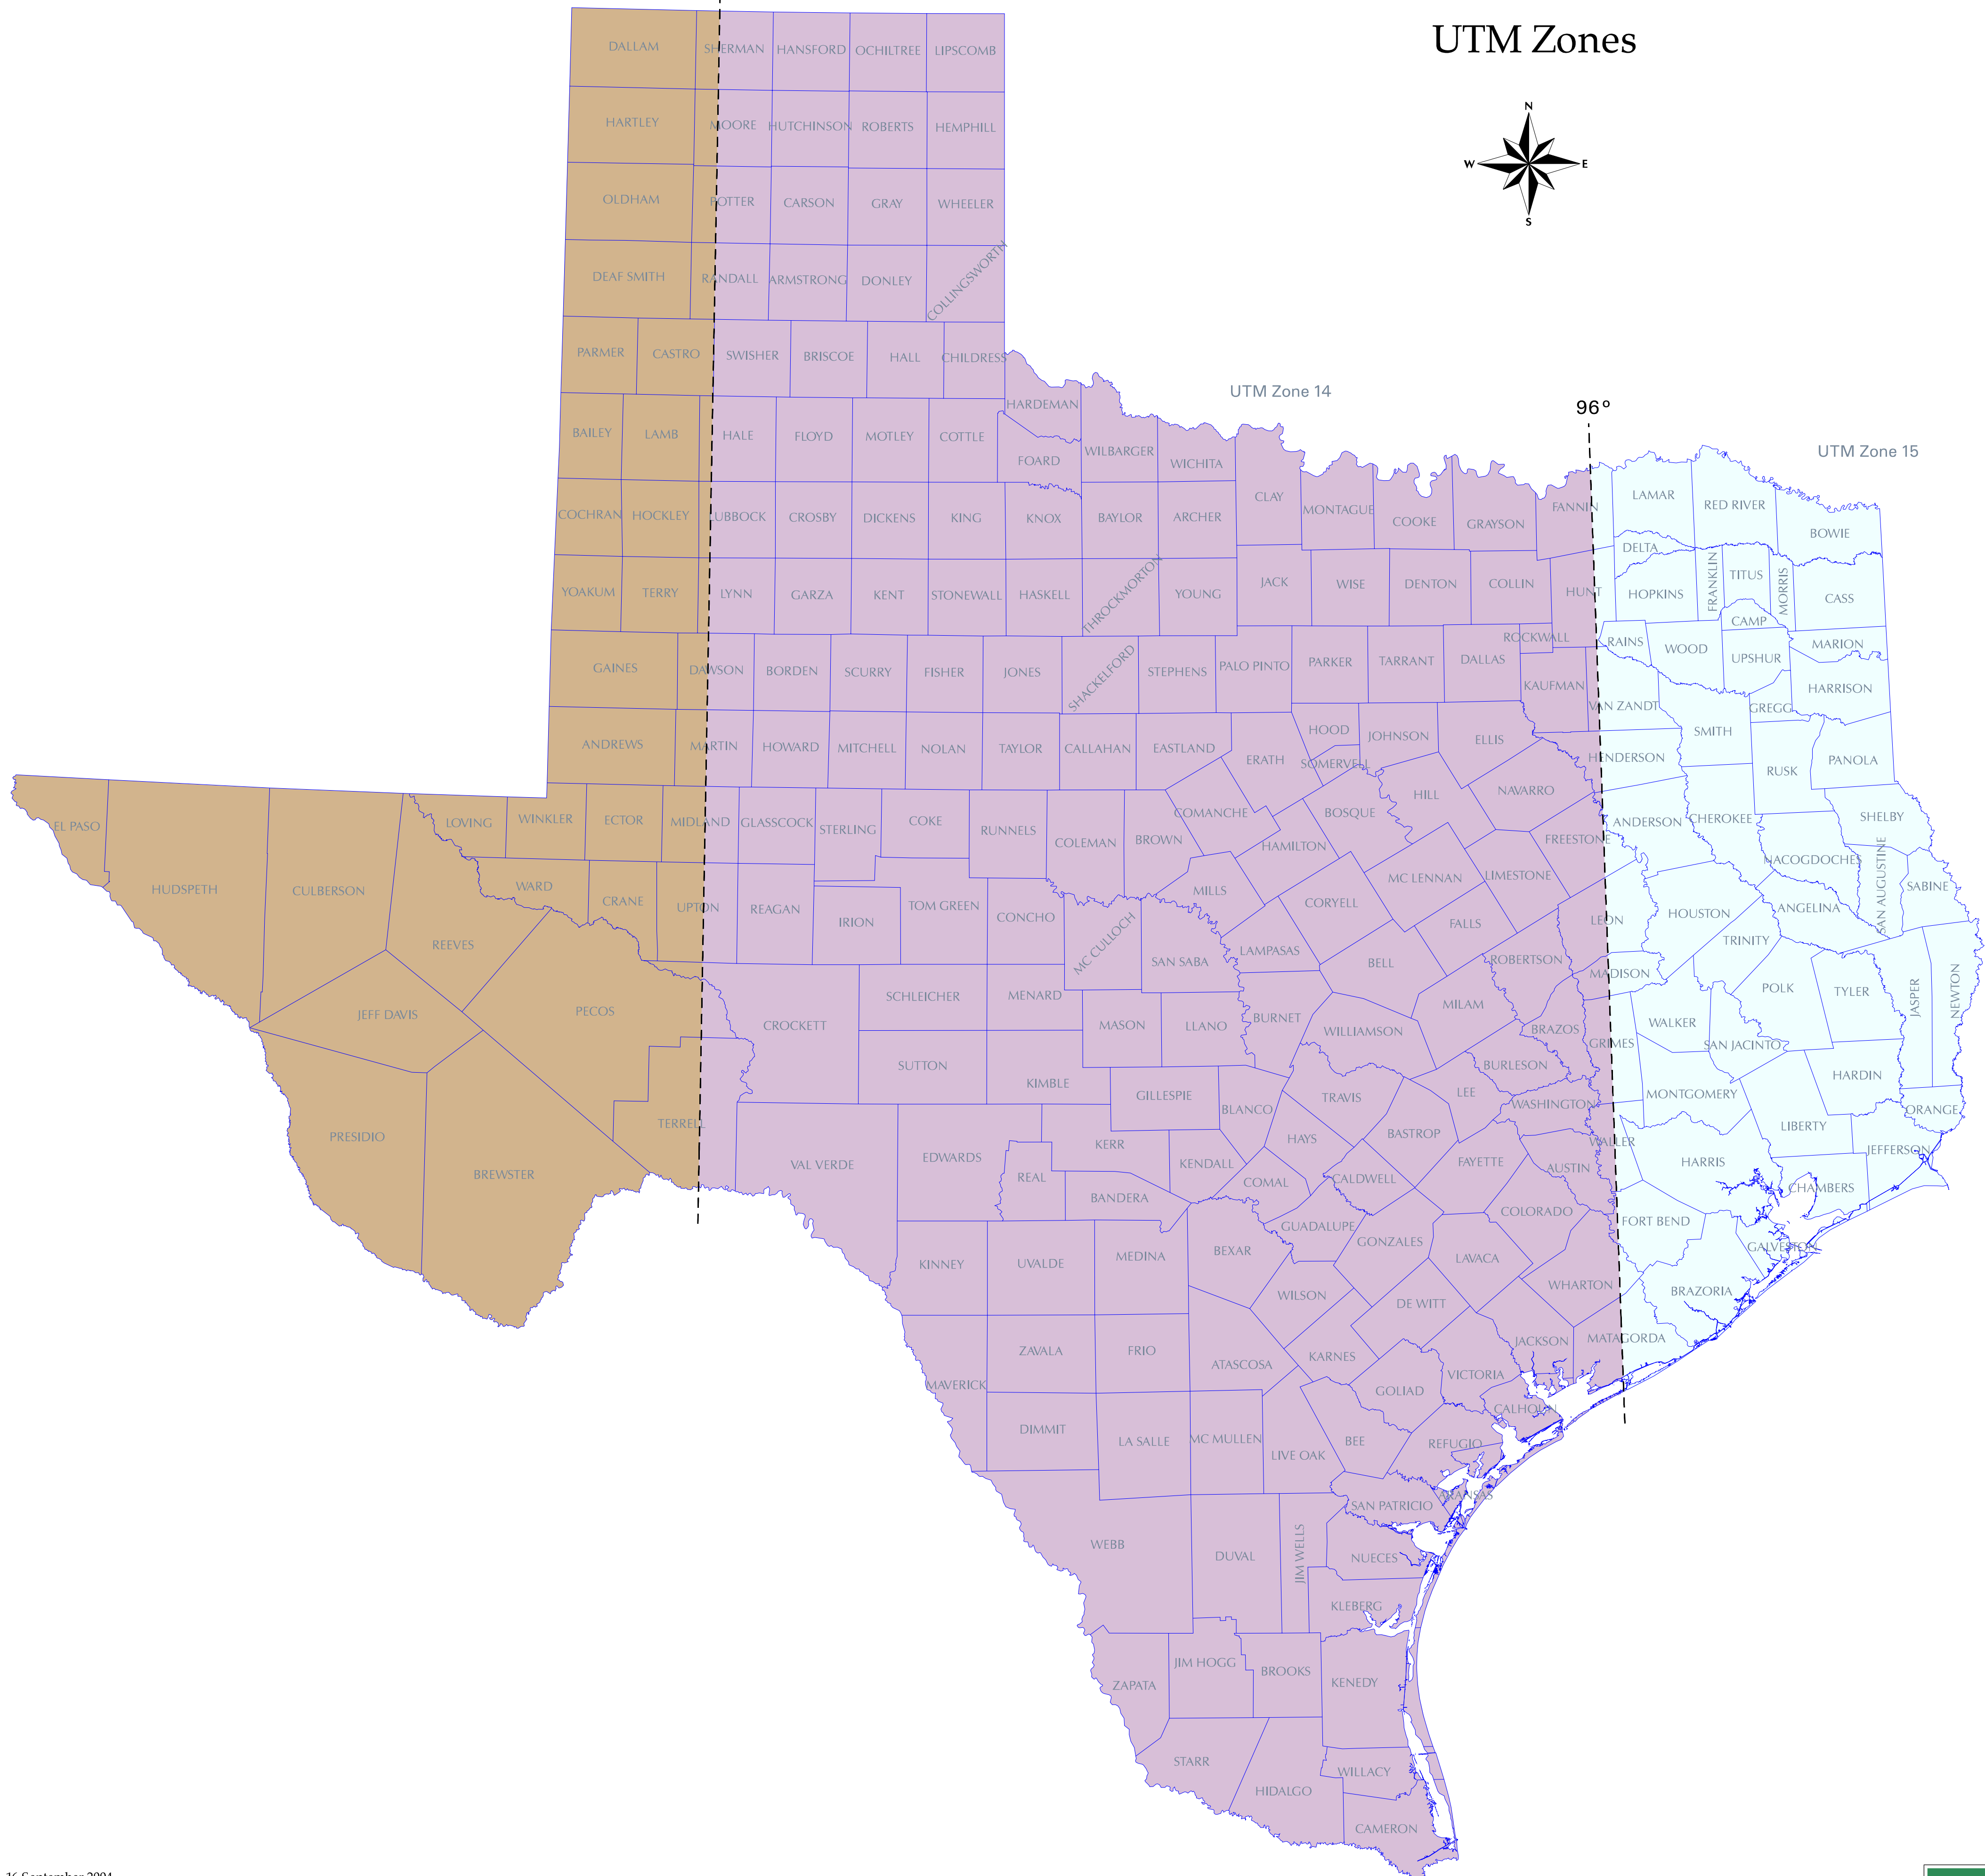

UTM Zone 13

102°

State of Texas

UTM Zones

UTM Zone 14

96°

UTM Zone 15

16 September 2004

Projection: Texas Statewide Mapping System
Map compiled by the Texas Parks & Wildlife Department
GIS Lab. No claims are made to the accuracy of the data
or to the suitability of the data to a particular use.