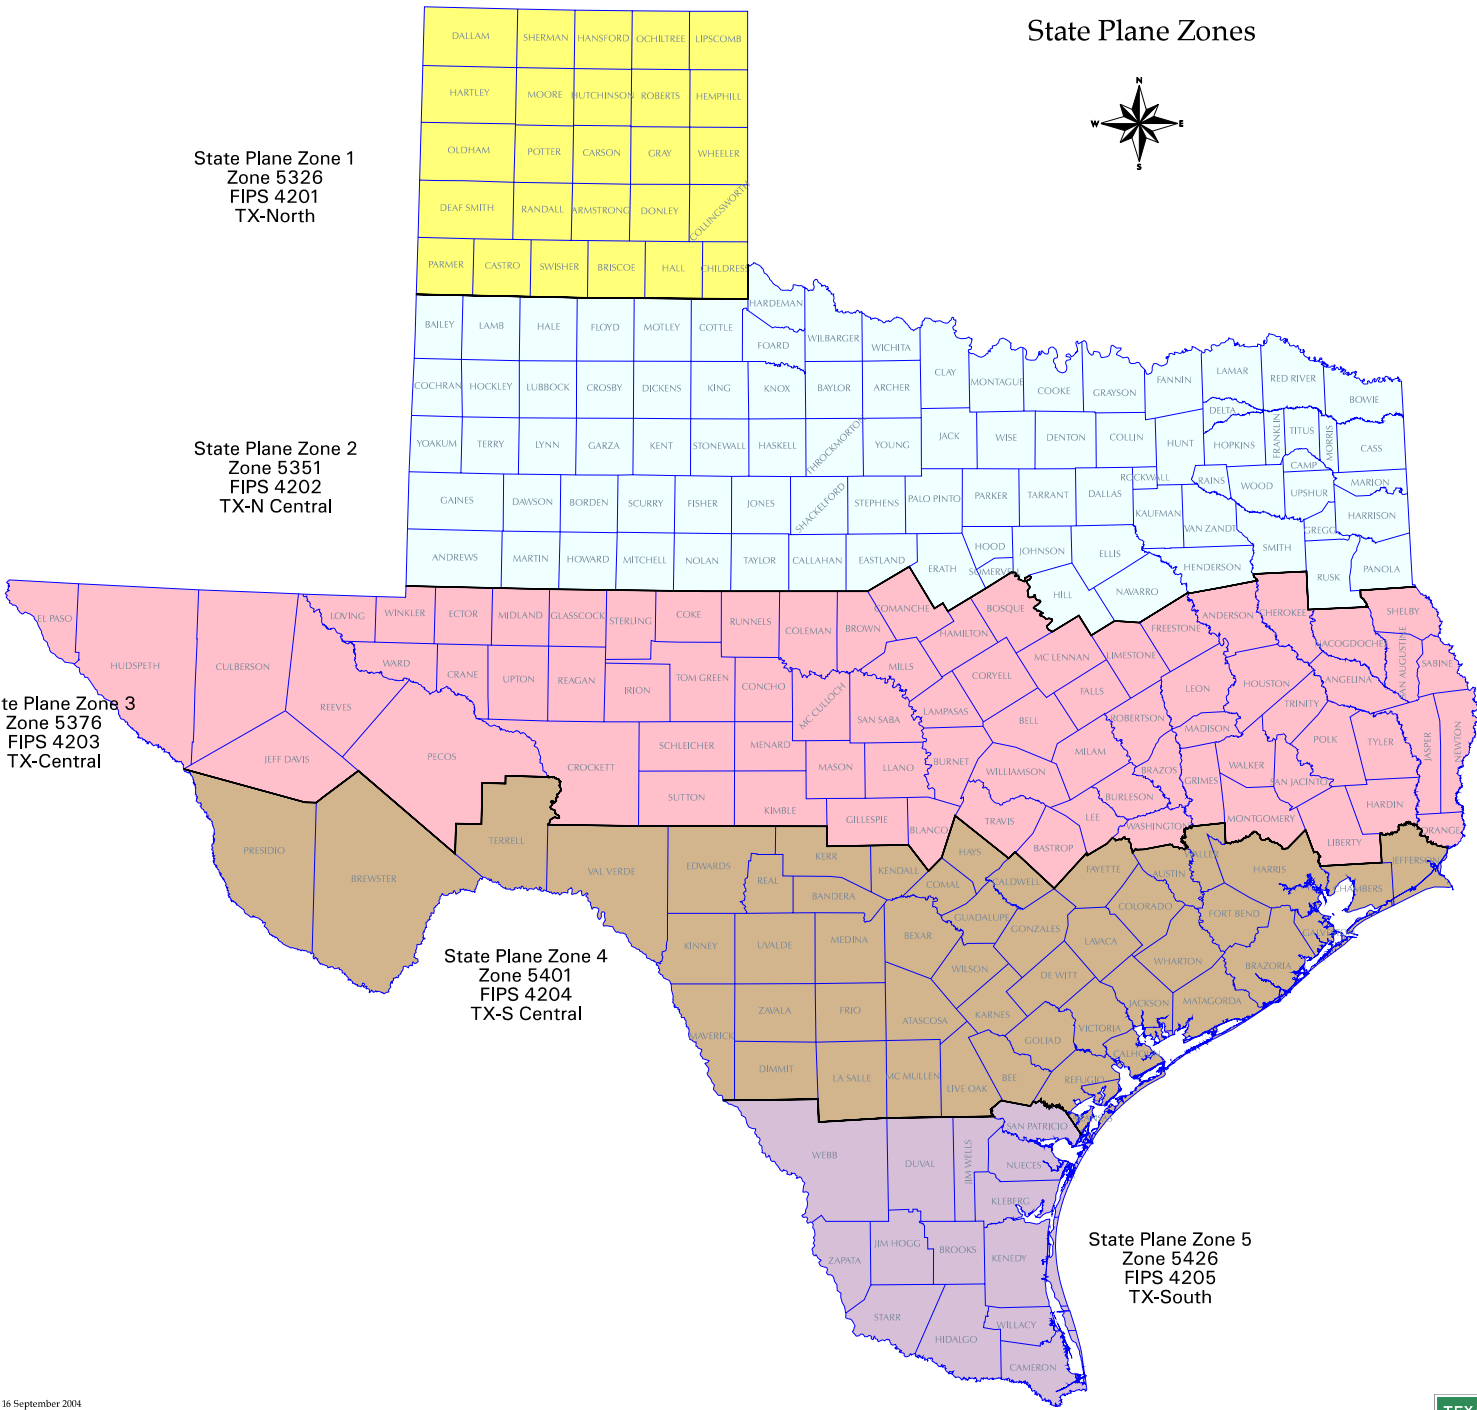

State of Texas

State Plane Zones

State Plane Zone 1
Zone 5326
FIPS 4201
TX-North

State Plane Zone 2
Zone 5351
FIPS 4202
TX-N Central

State Plane Zone 3
Zone 5376
FIPS 4203
TX-Central

State Plane Zone 4
Zone 5401
FIPS 4204
TX-S Central

State Plane Zone 5
Zone 5426
FIPS 4205
TX-South