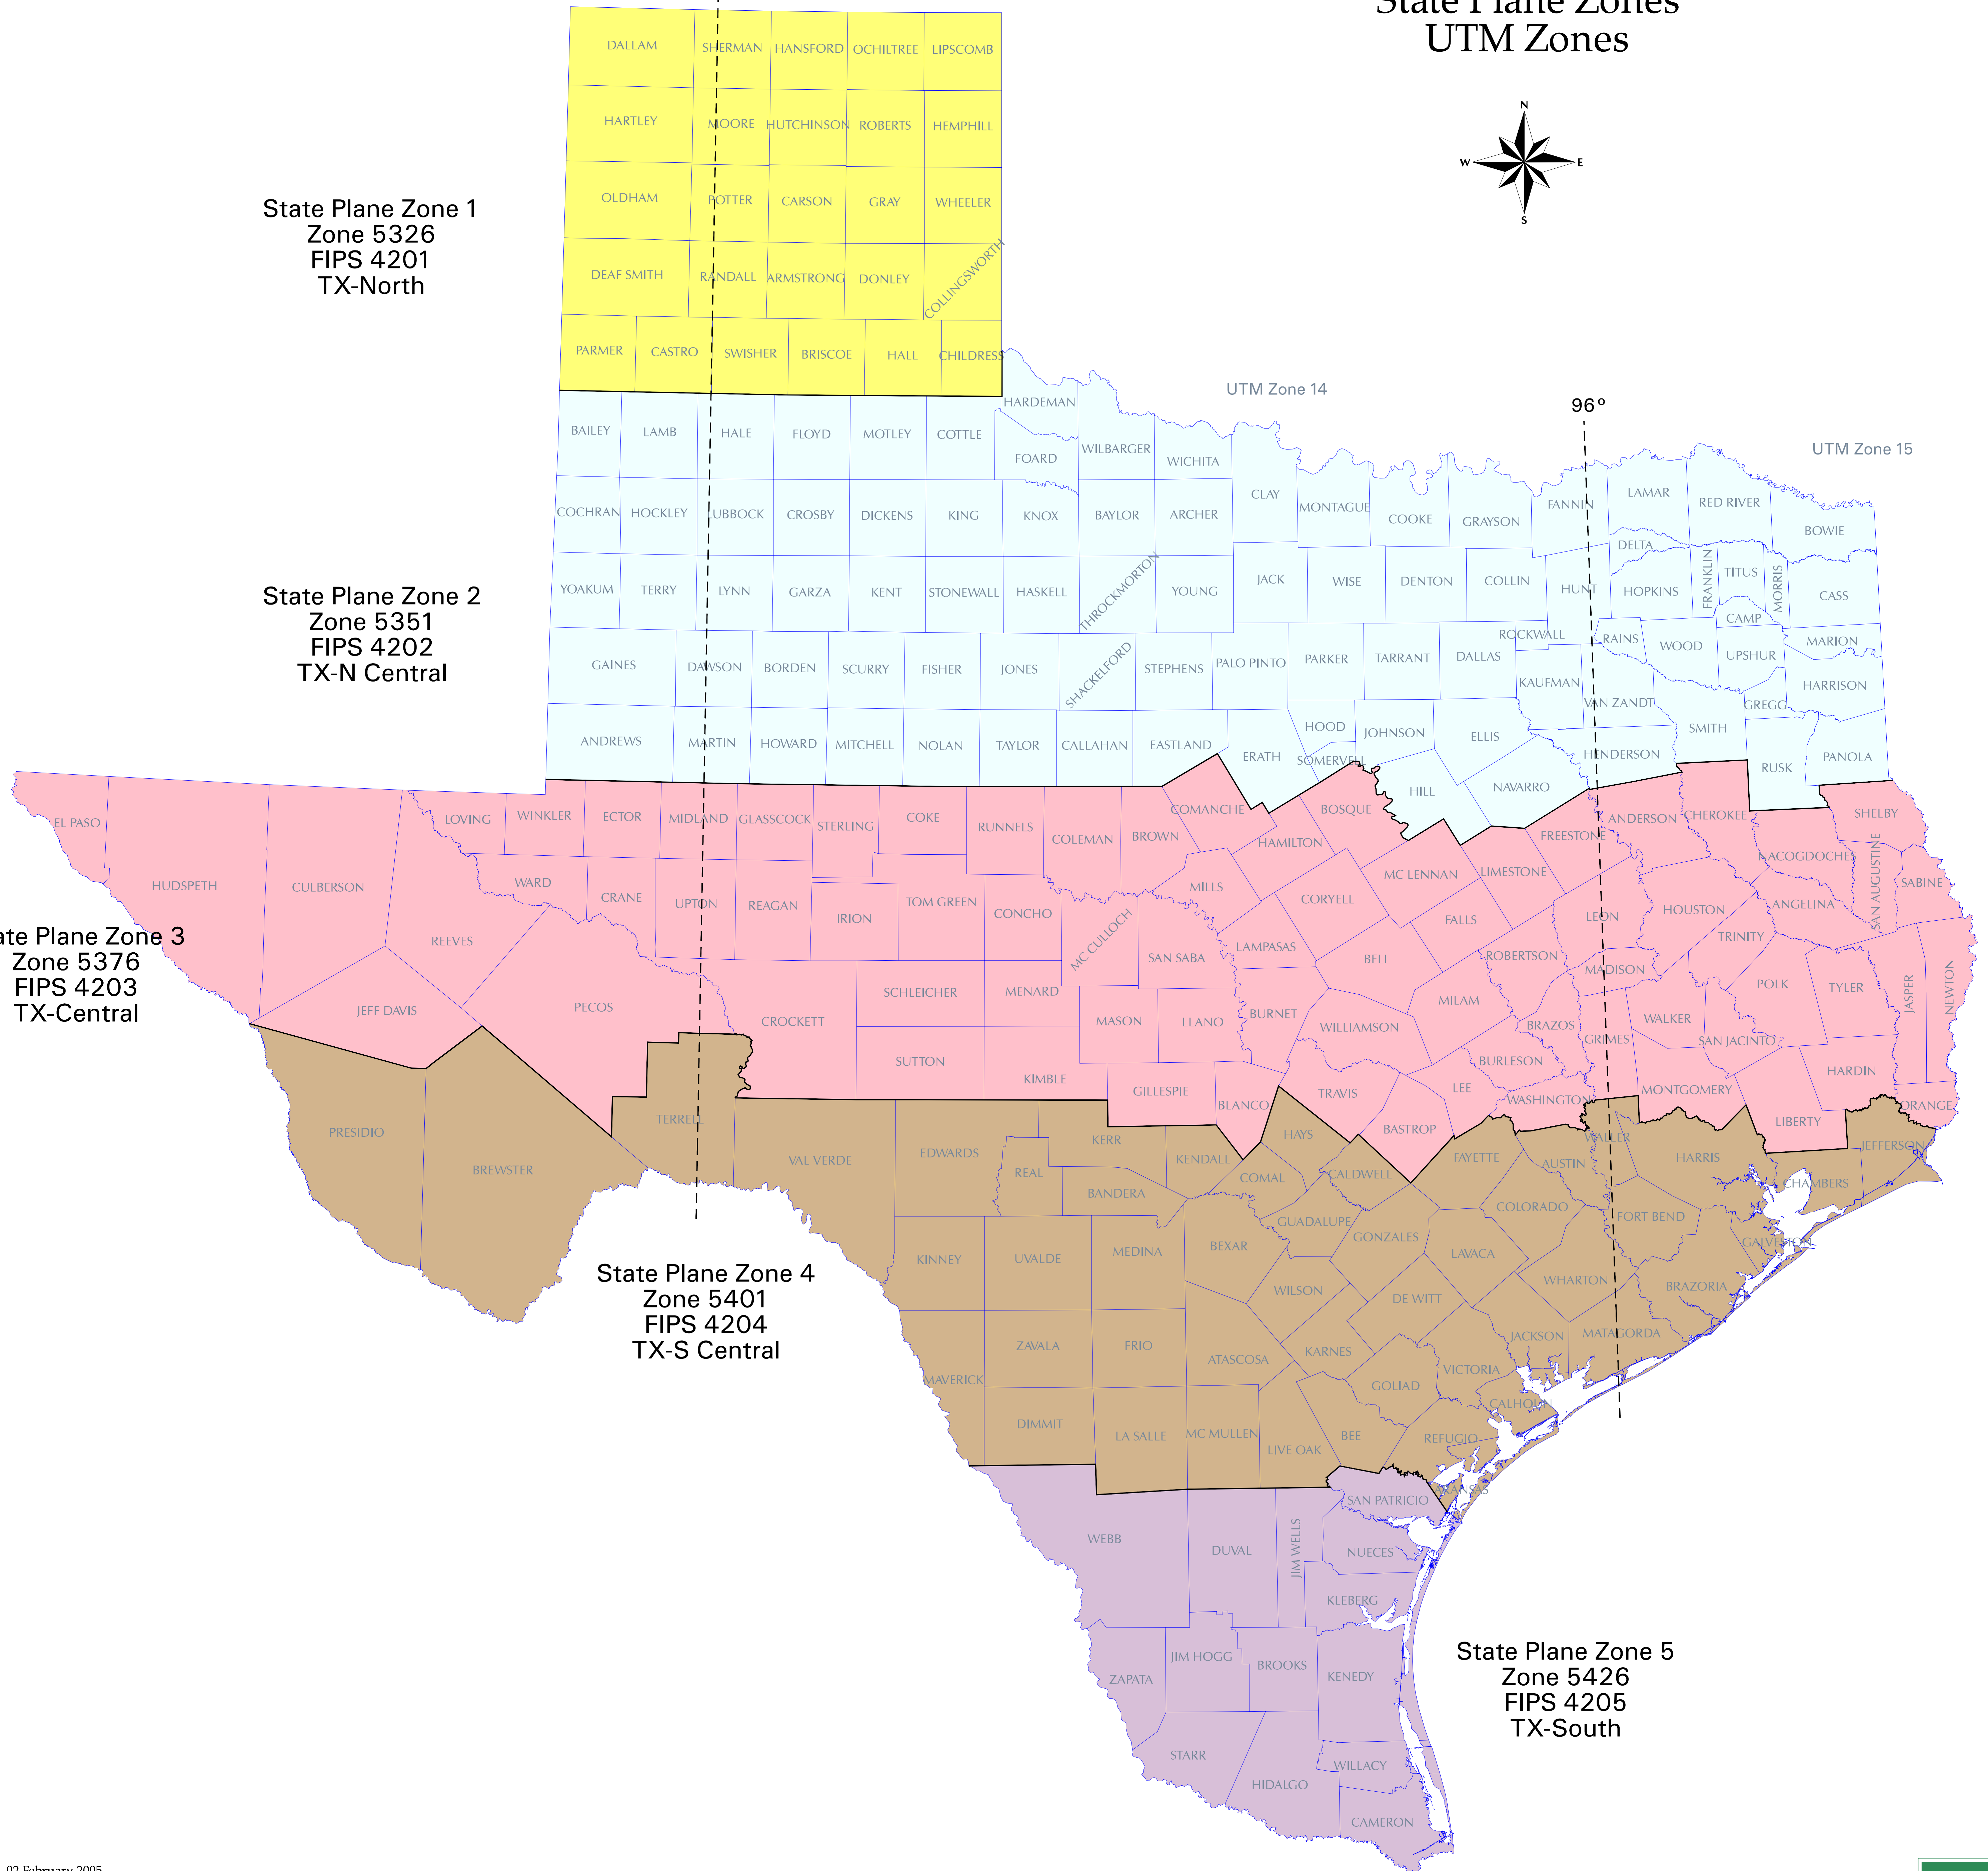

State of Texas

State Plane Zones

UTM Zones

UTM Zone 13

102°

UTM Zone 14

96°

UTM Zone 15

State Plane Zone 1
 Zone 5326
 FIPS 4201
 TX-North

State Plane Zone 2
 Zone 5351
 FIPS 4202
 TX-N Central

State Plane Zone 3
 Zone 5376
 FIPS 4203
 TX-Central

State Plane Zone 4
 Zone 5401
 FIPS 4204
 TX-S Central

State Plane Zone 5
 Zone 5426
 FIPS 4205
 TX-South

02 February 2005

Projection: Texas Statewide Mapping System
 Map compiled by the Texas Parks & Wildlife Department
 GIS Lab. No claims are made to the accuracy of the data
 or to the suitability of the data to a particular use.