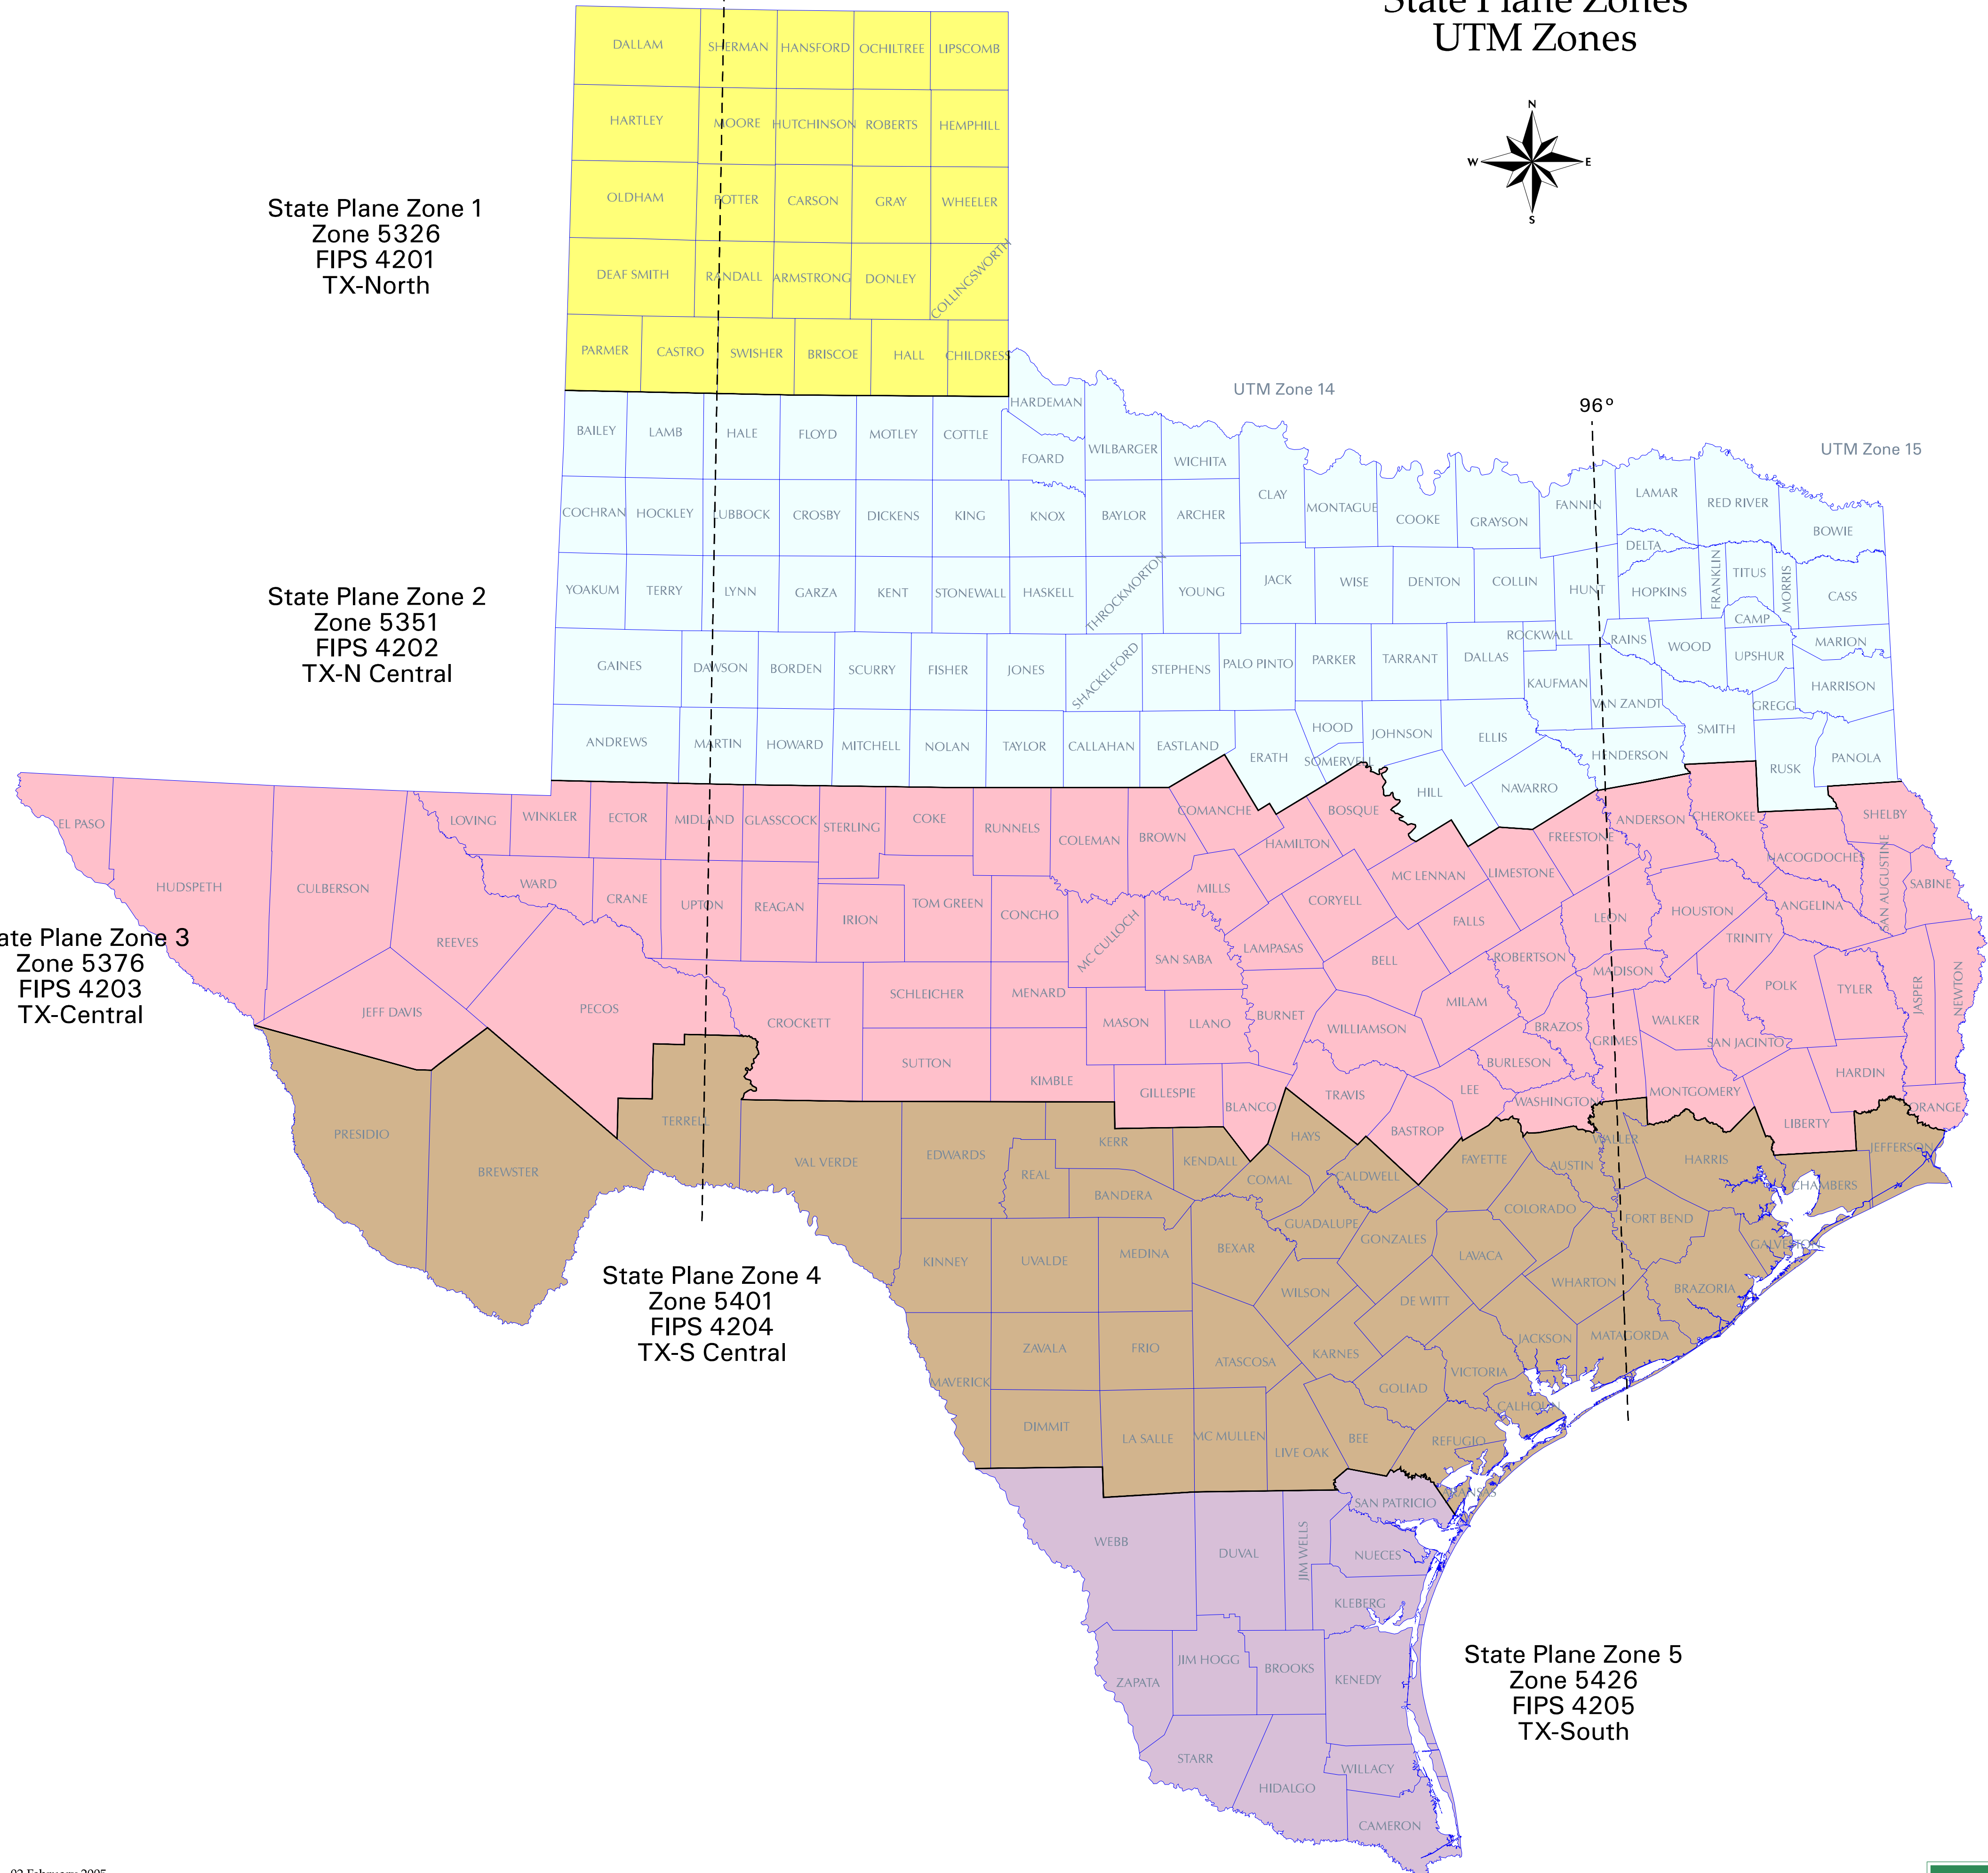

## State Plane Zones

### UTM Zones

UTM Zone 13

102°

UTM Zone 14

96°

UTM Zone 15

**State Plane Zone 1**  
Zone 5326  
FIPS 4201  
TX-North

**State Plane Zone 2**  
Zone 5351  
FIPS 4202  
TX-N Central

**State Plane Zone 3**  
Zone 5376  
FIPS 4203  
TX-Central

**State Plane Zone 4**  
Zone 5401  
FIPS 4204  
TX-S Central

**State Plane Zone 5**  
Zone 5426  
FIPS 4205  
TX-South

02 February 2005

Projection: Texas Statewide Mapping System  
Map compiled by the Texas Parks & Wildlife Department  
GIS Lab. No claims are made to the accuracy of the data  
or to the suitability of the data to a particular use.