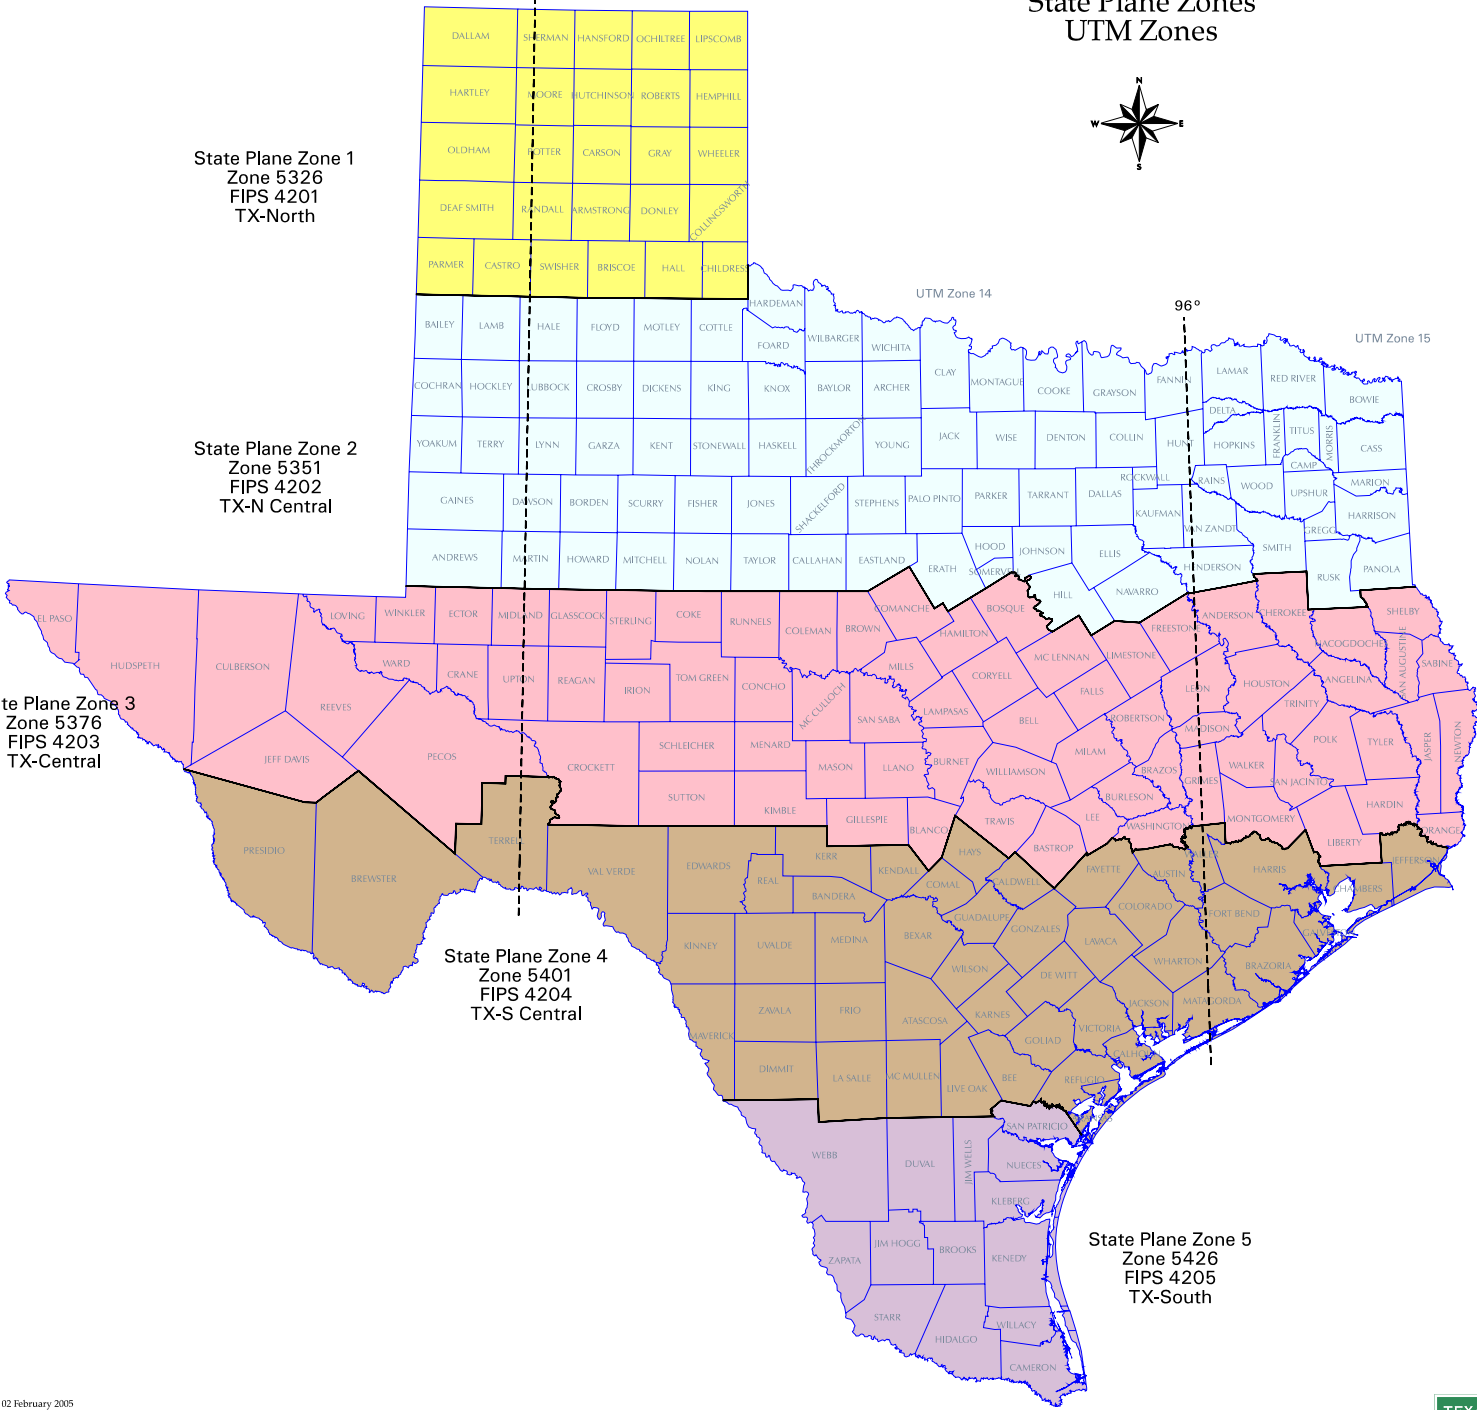

State of Texas

State Plane Zones

UTM Zones

UTM Zone 13

102°

UTM Zone 14

96°

UTM Zone 15

State Plane Zone 1
Zone 5326
FIPS 4201
TX-North

State Plane Zone 2
Zone 5351
FIPS 4202
TX-N Central

State Plane Zone 3
Zone 5376
FIPS 4203
TX-Central

State Plane Zone 4
Zone 5401
FIPS 4204
TX-S Central

State Plane Zone 5
Zone 5426
FIPS 4205
TX-South