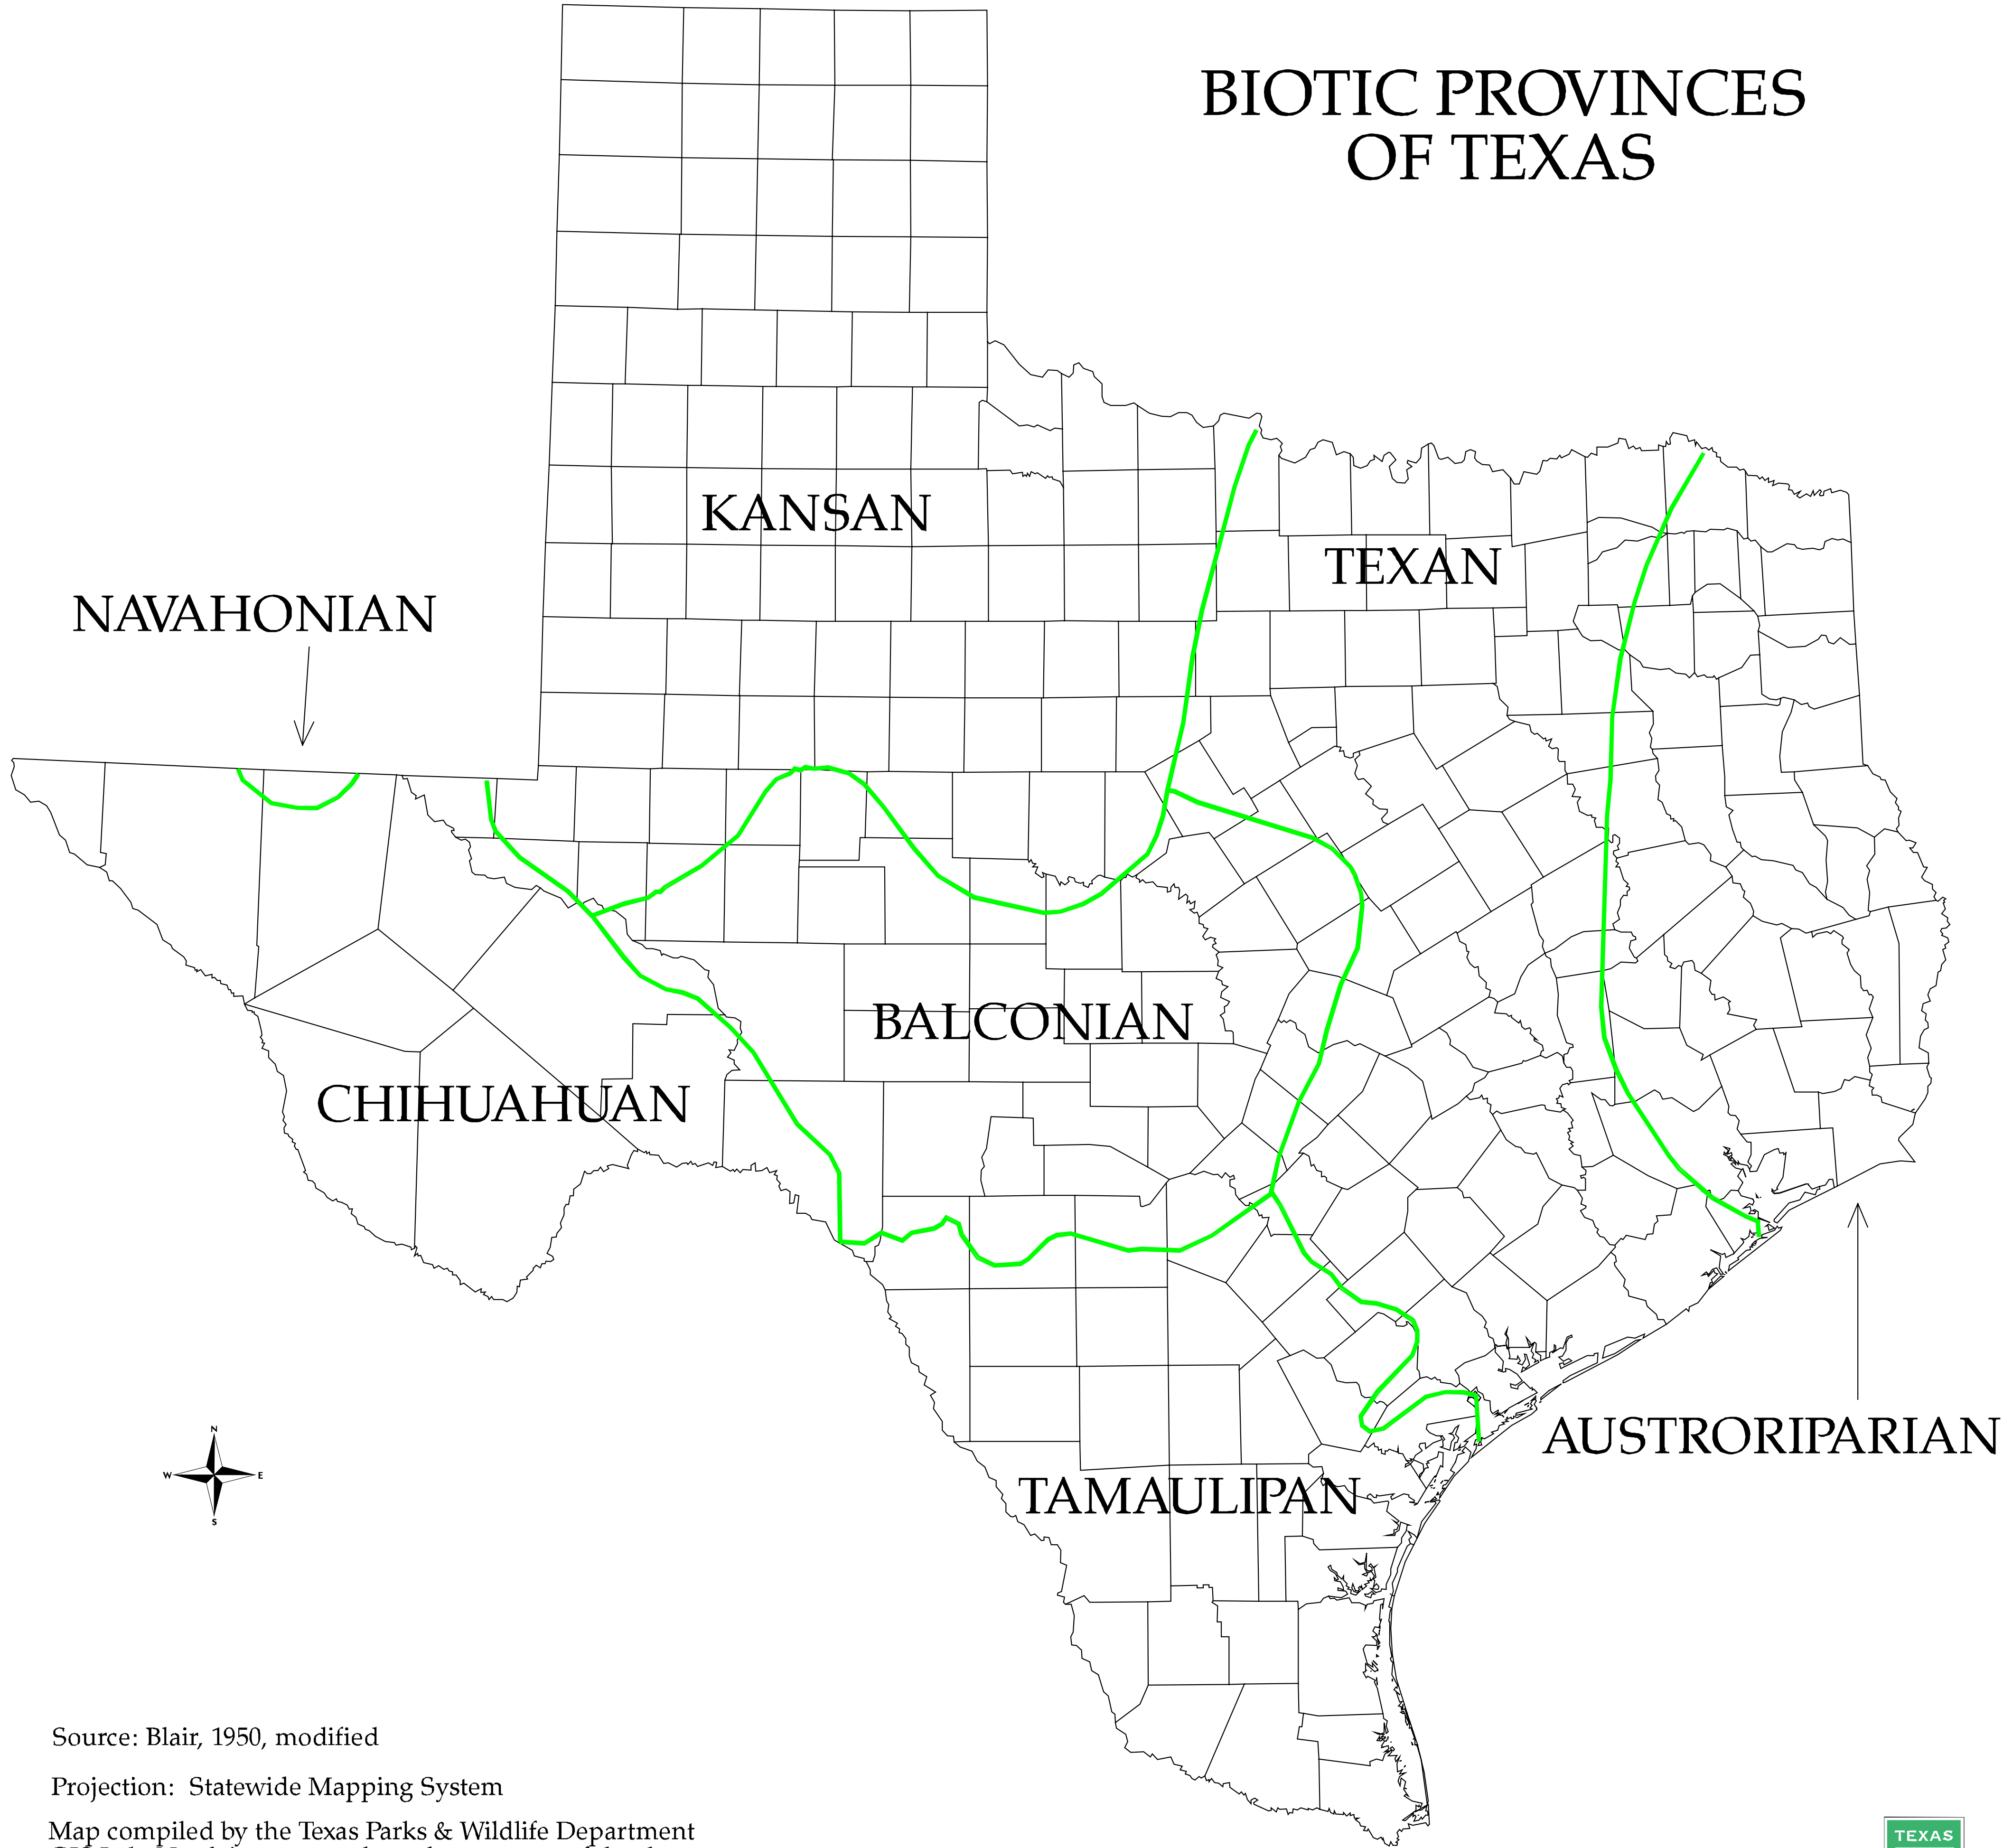

BIOTIC PROVINCES OF TEXAS

Source: Blair, 1950, modified

Projection: Statewide Mapping System

Map compiled by the Texas Parks & Wildlife Department GIS Lab. No claims are made to the accuracy of the data or to the suitability of the data to a particular use.