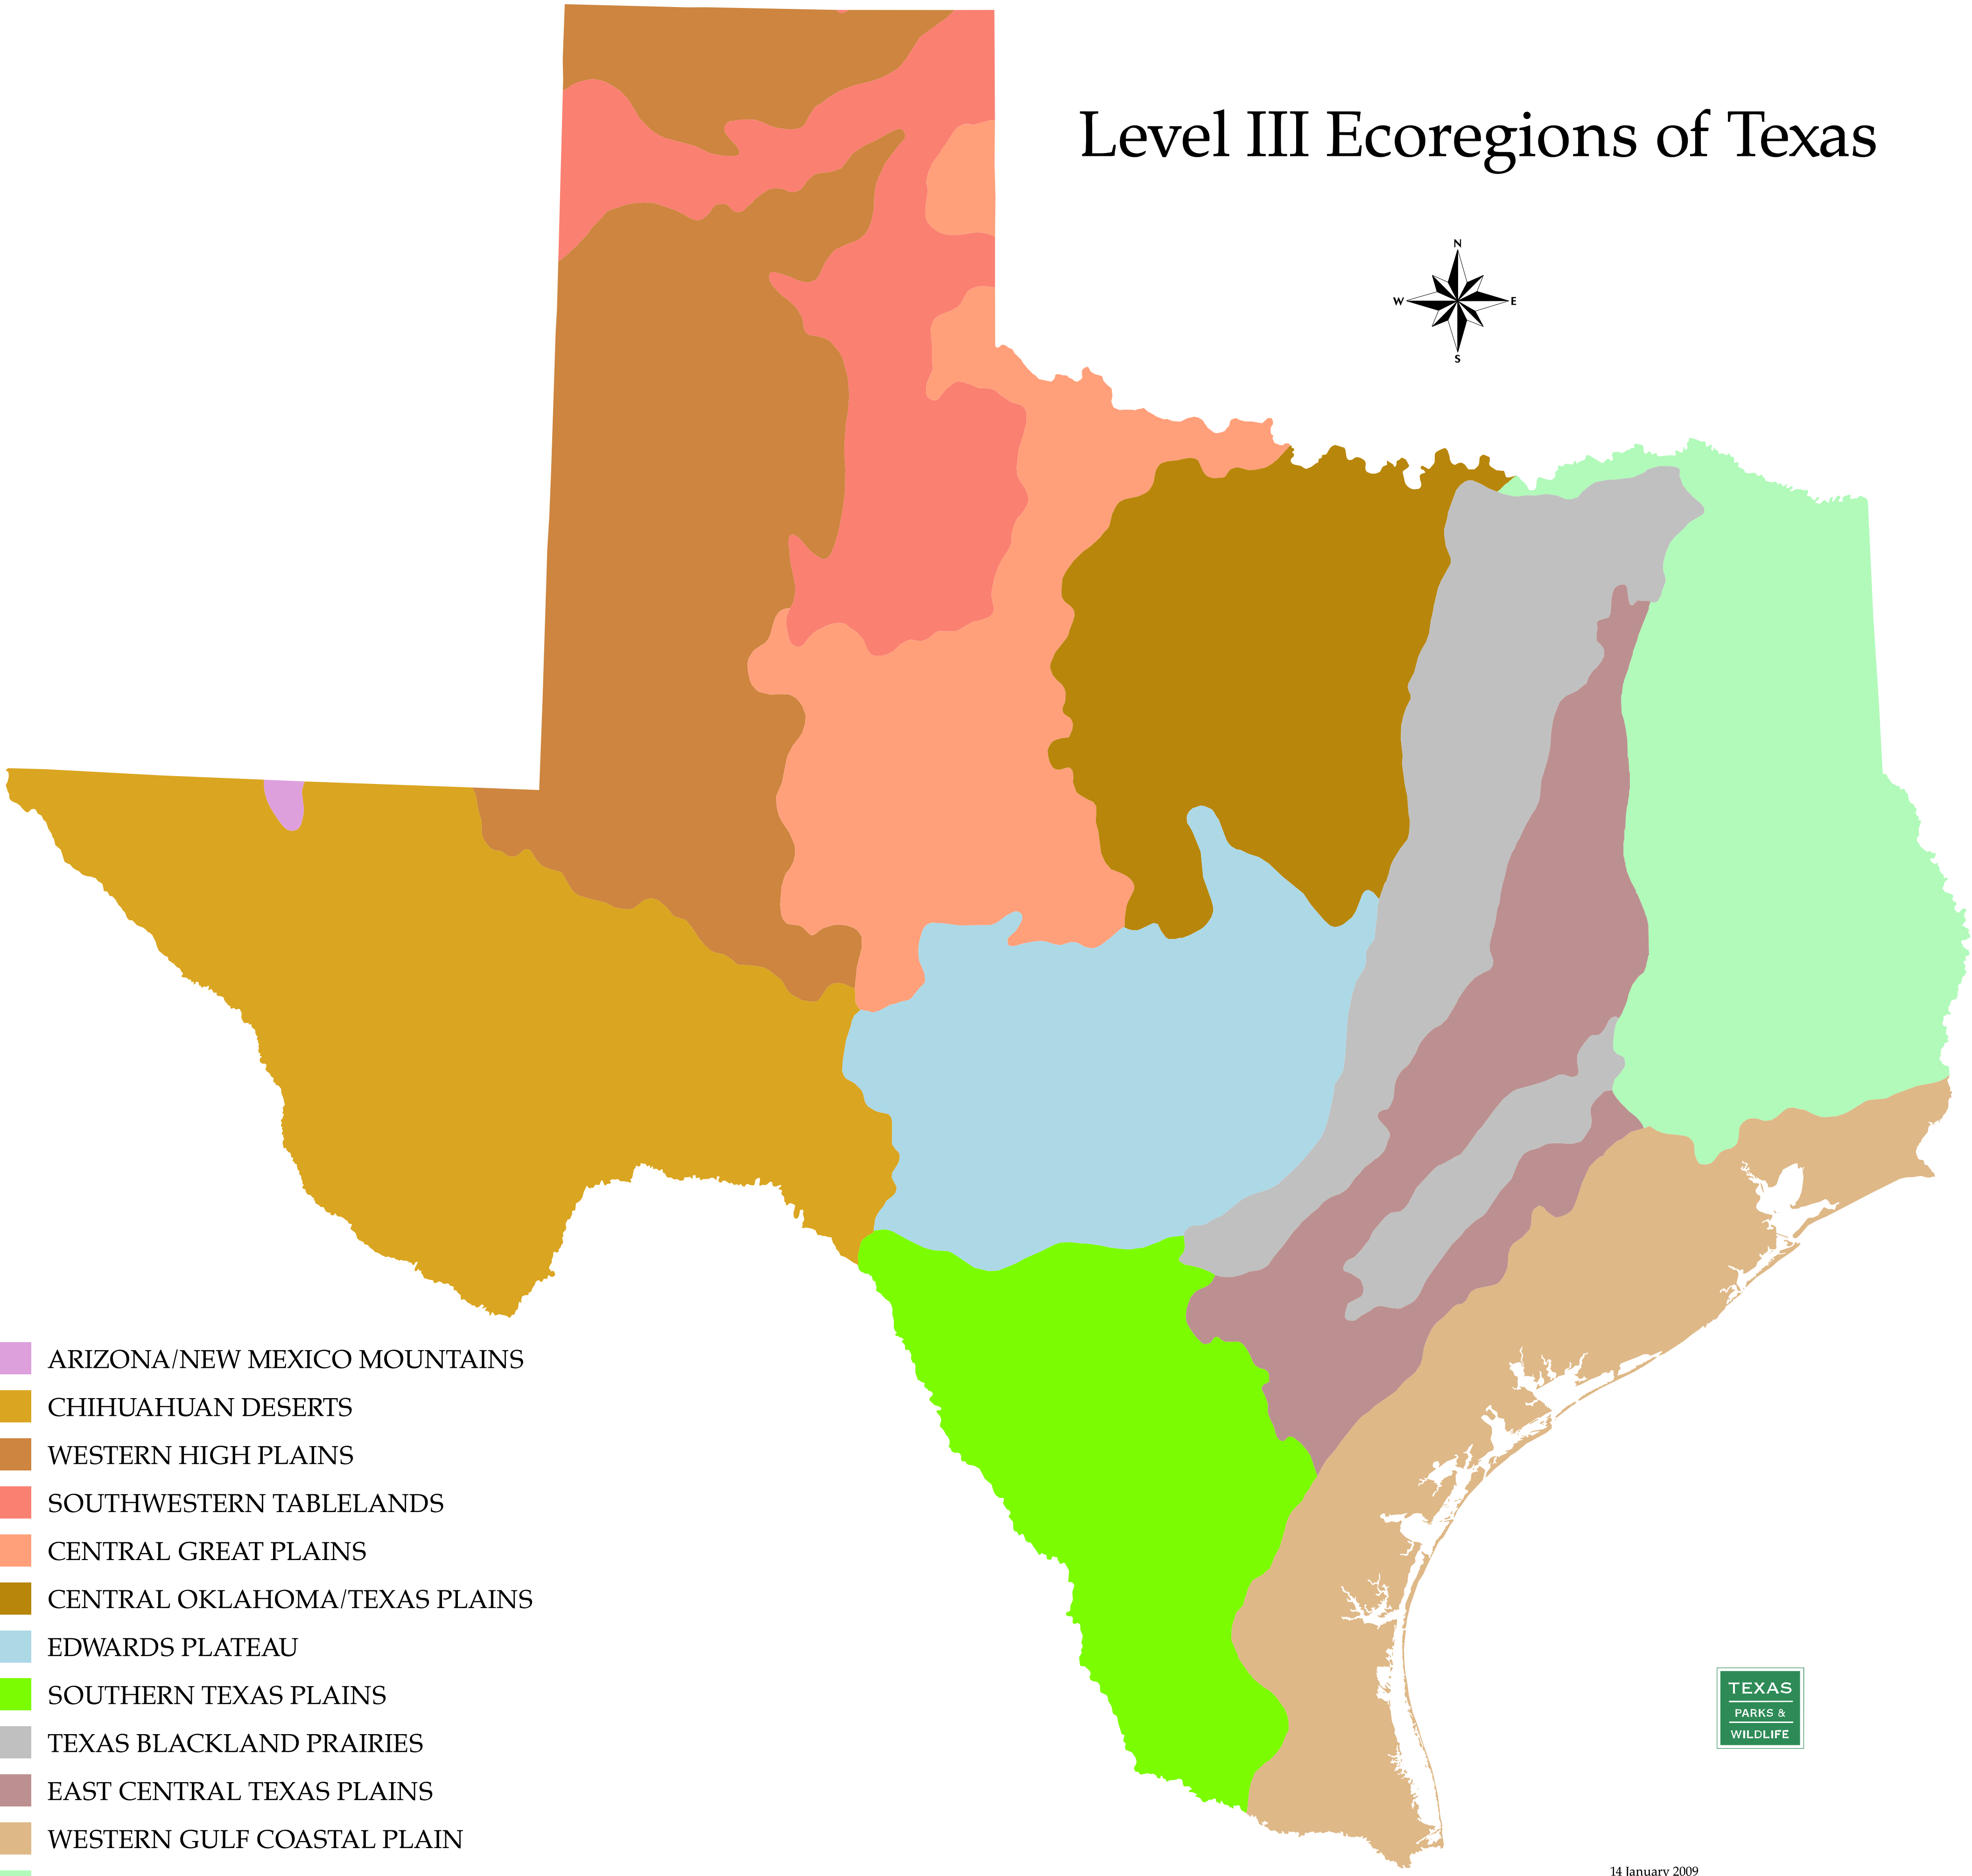

Level III Ecoregions of Texas

- ARIZONA/NEW MEXICO MOUNTAINS
- CHIHUAHUAN DESERTS
- WESTERN HIGH PLAINS
- SOUTHWESTERN TABLELANDS
- CENTRAL GREAT PLAINS
- CENTRAL OKLAHOMA/TEXAS PLAINS
- EDWARDS PLATEAU
- SOUTHERN TEXAS PLAINS
- TEXAS BLACKLAND PRAIRIES
- EAST CENTRAL TEXAS PLAINS
- WESTERN GULF COASTAL PLAIN
- SOUTH CENTRAL PLAINS

Source: Level III Ecoregions of the continental United States, US Environmental Protection Agency, 2000. Revision of Omernik 1987.

14 January 2009
Projection: Statewide Mapping System
Map compiled by the Texas Parks & Wildlife Department GIS Lab. No claims are made to the accuracy of the data or to the suitability of the data to a particular use.