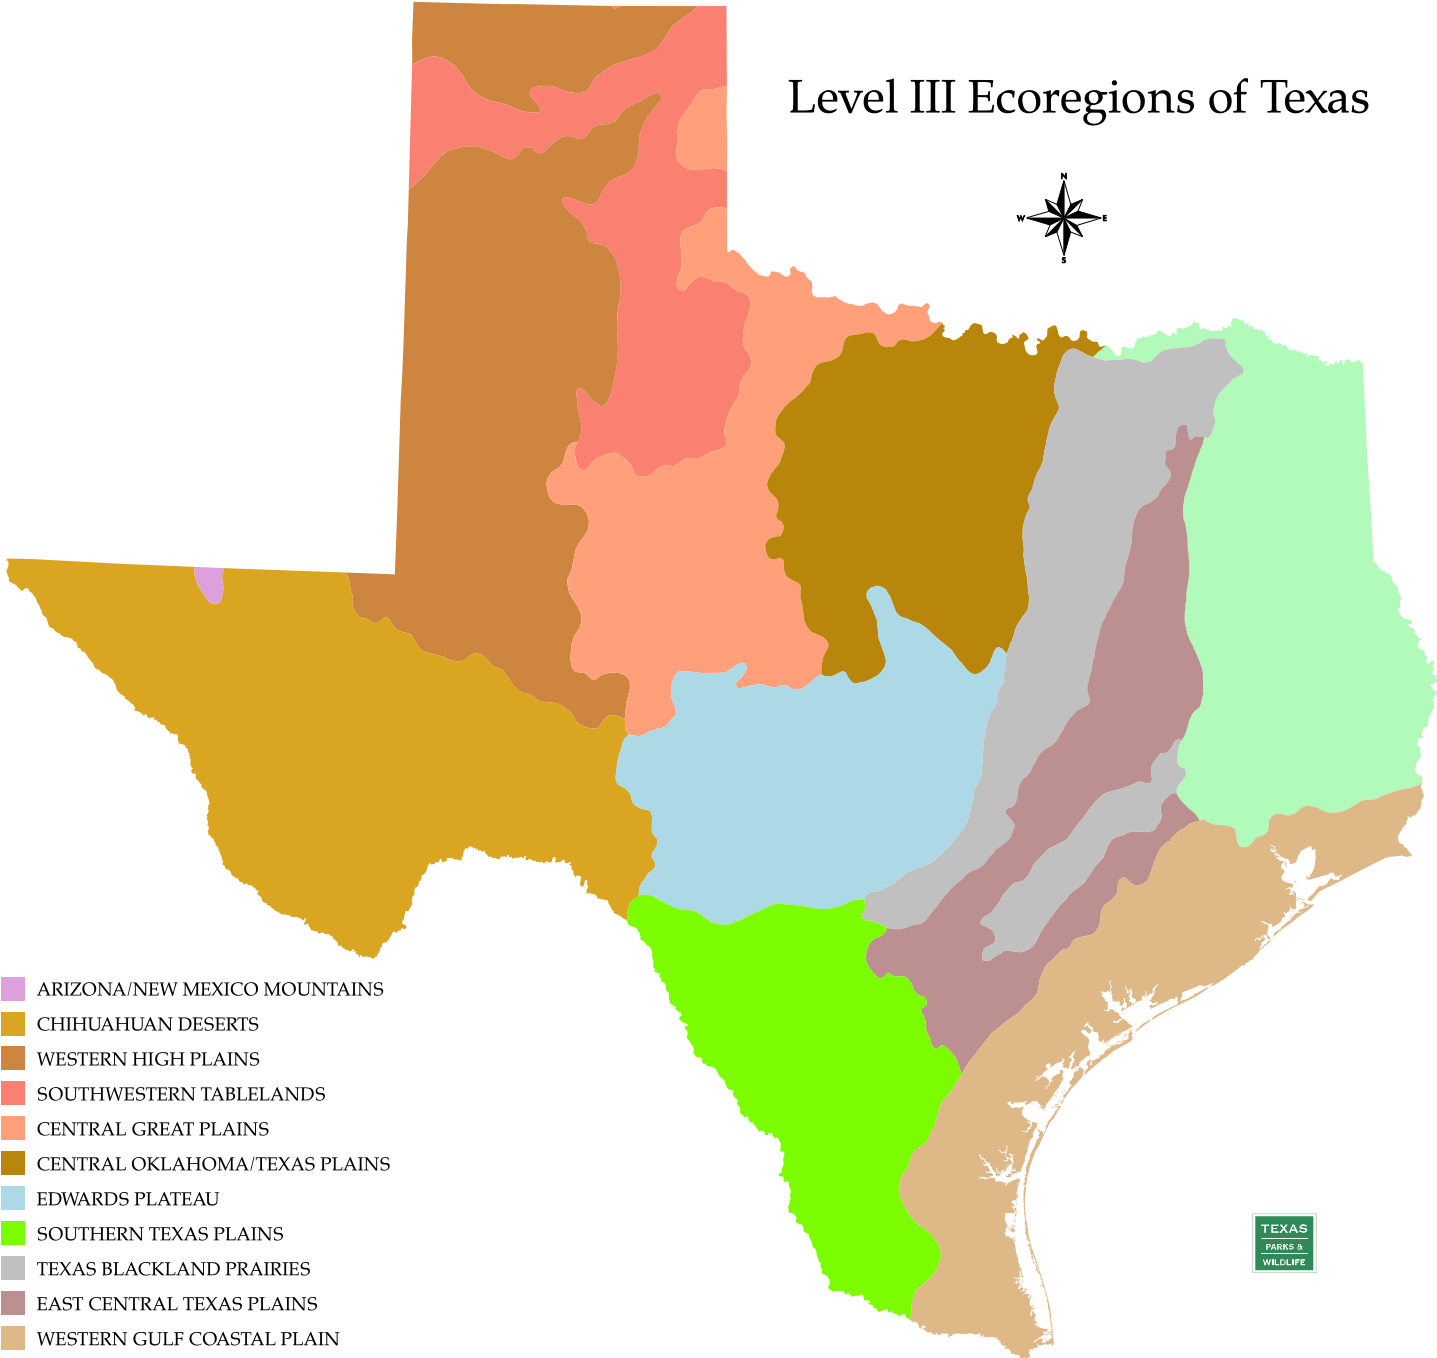

Level III Ecoregions of Texas