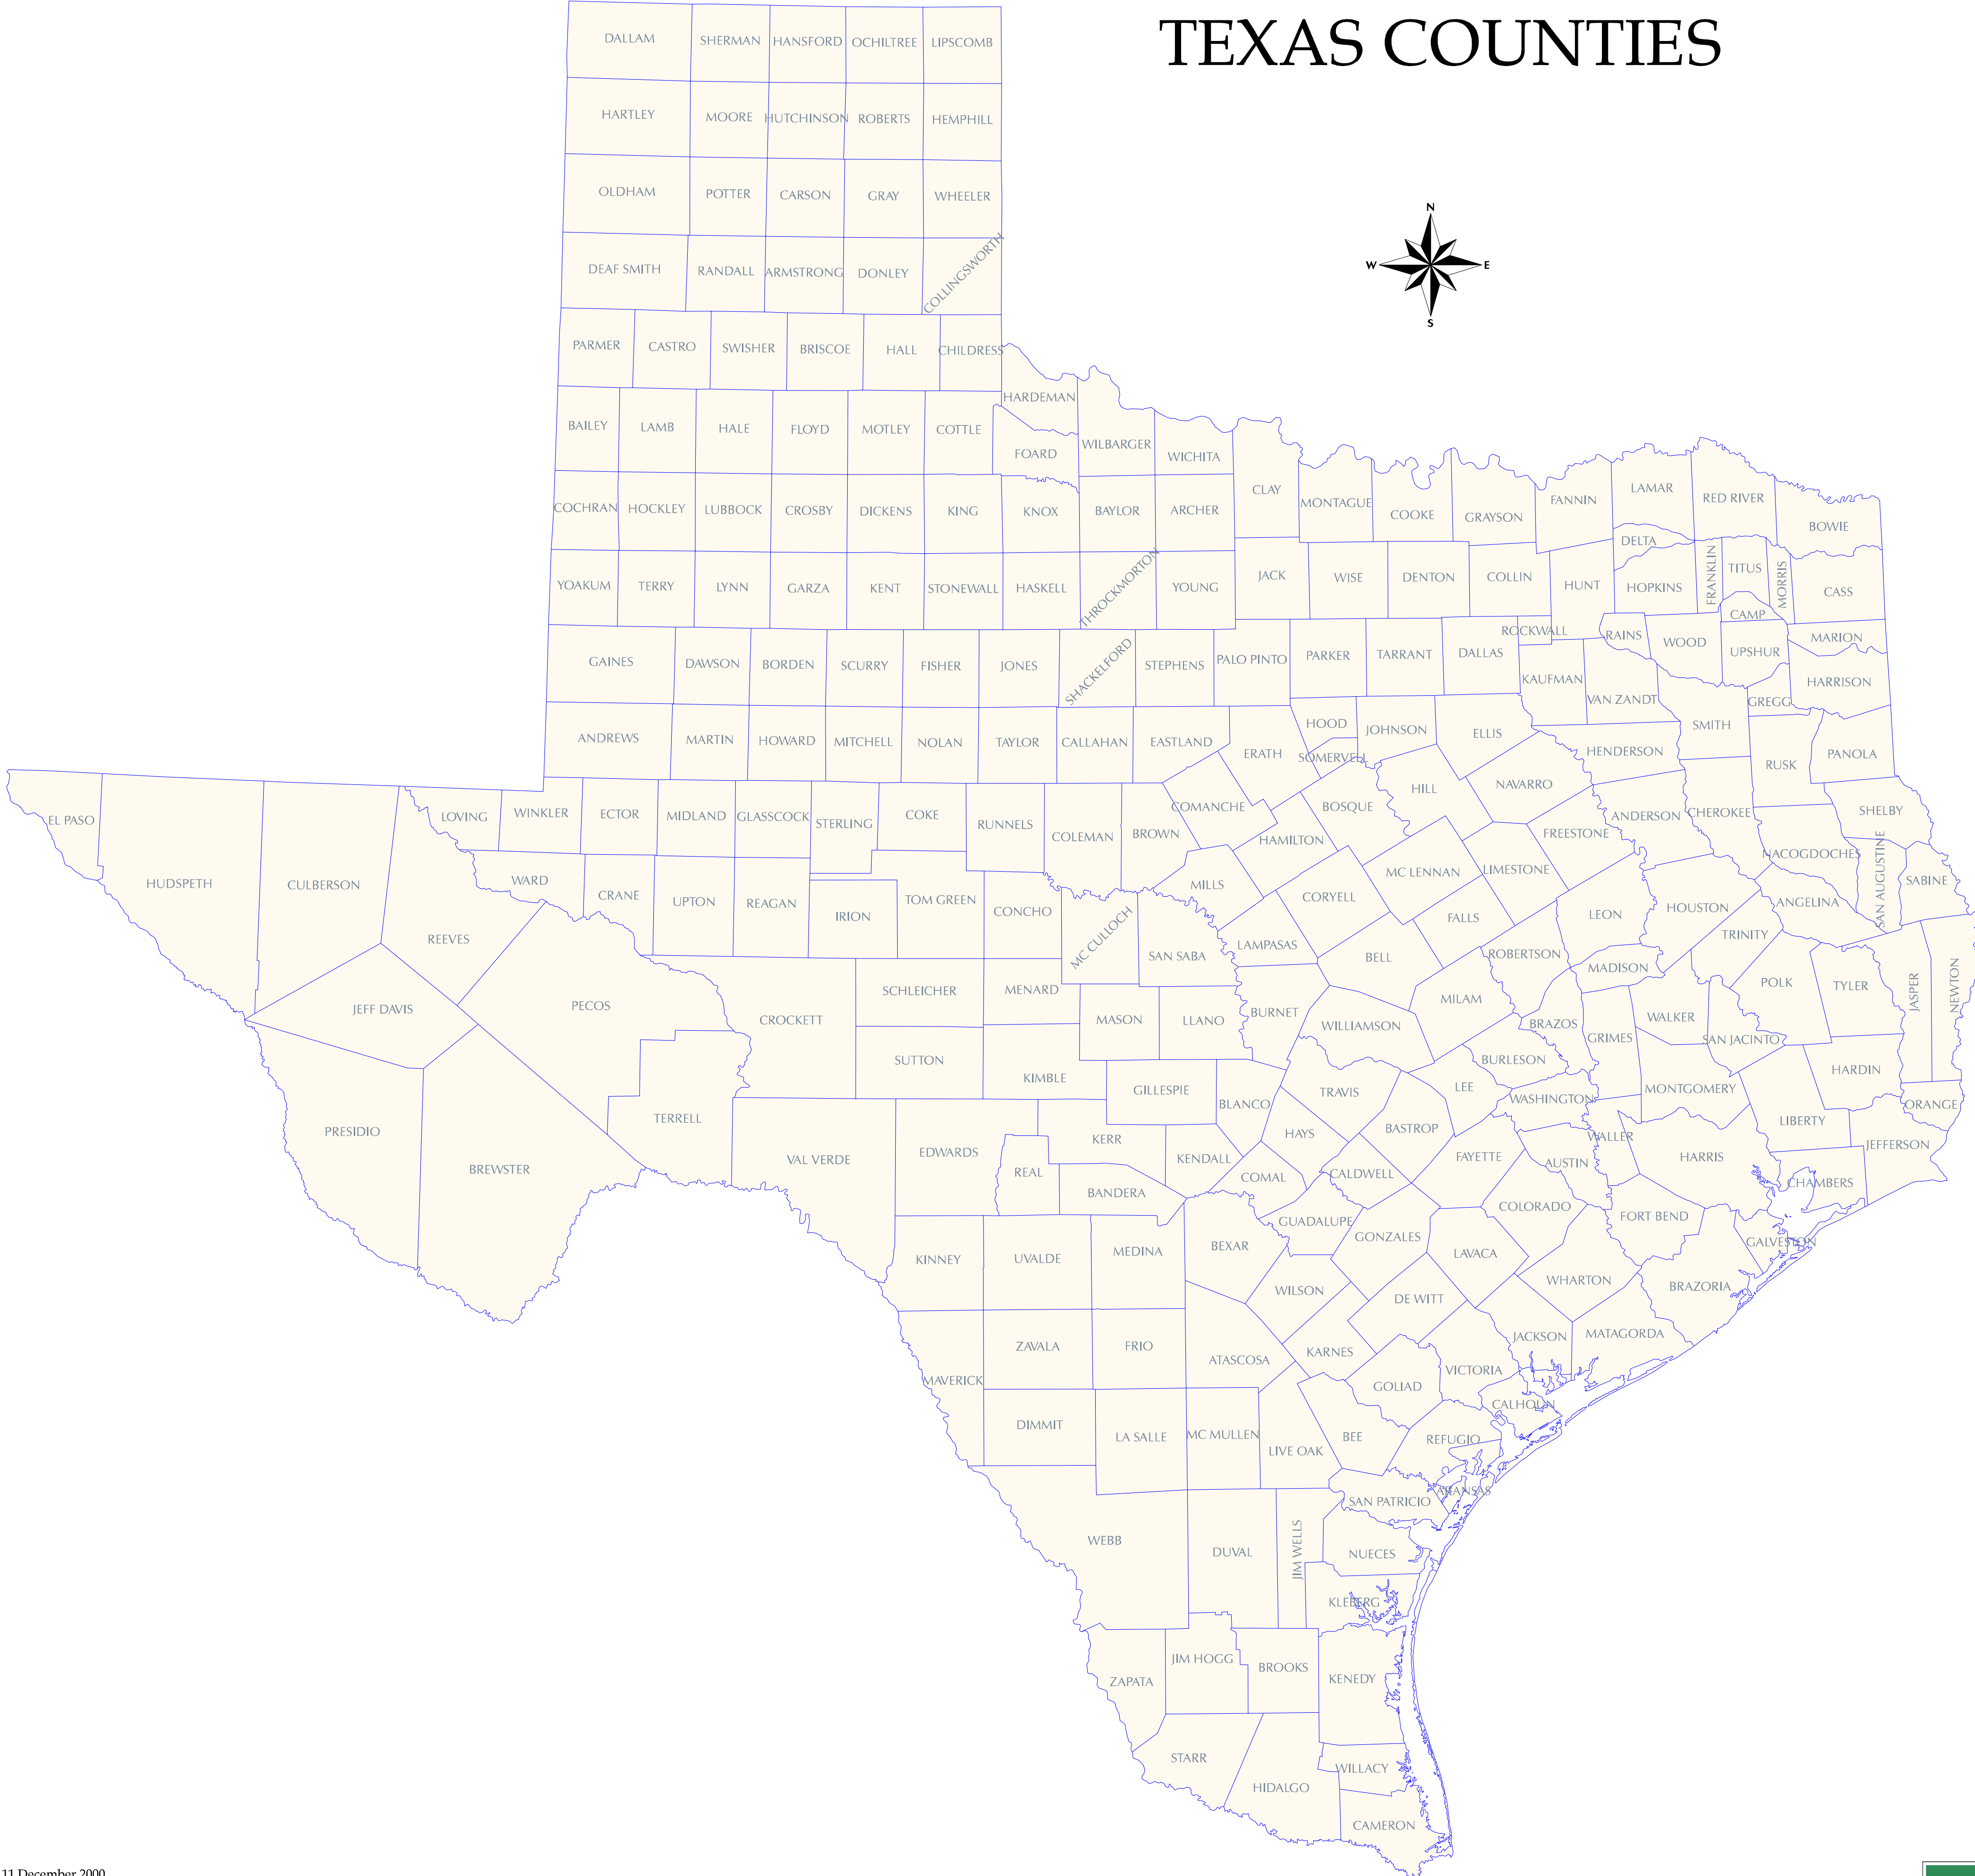

TEXAS COUNTIES

11 December 2000
Projection: Statewide Mapping System
Map compiled by the Texas Parks & Wildlife Department
GIS Lab. No claims are made to the accuracy of the data
or to the suitability of the data to a particular use.