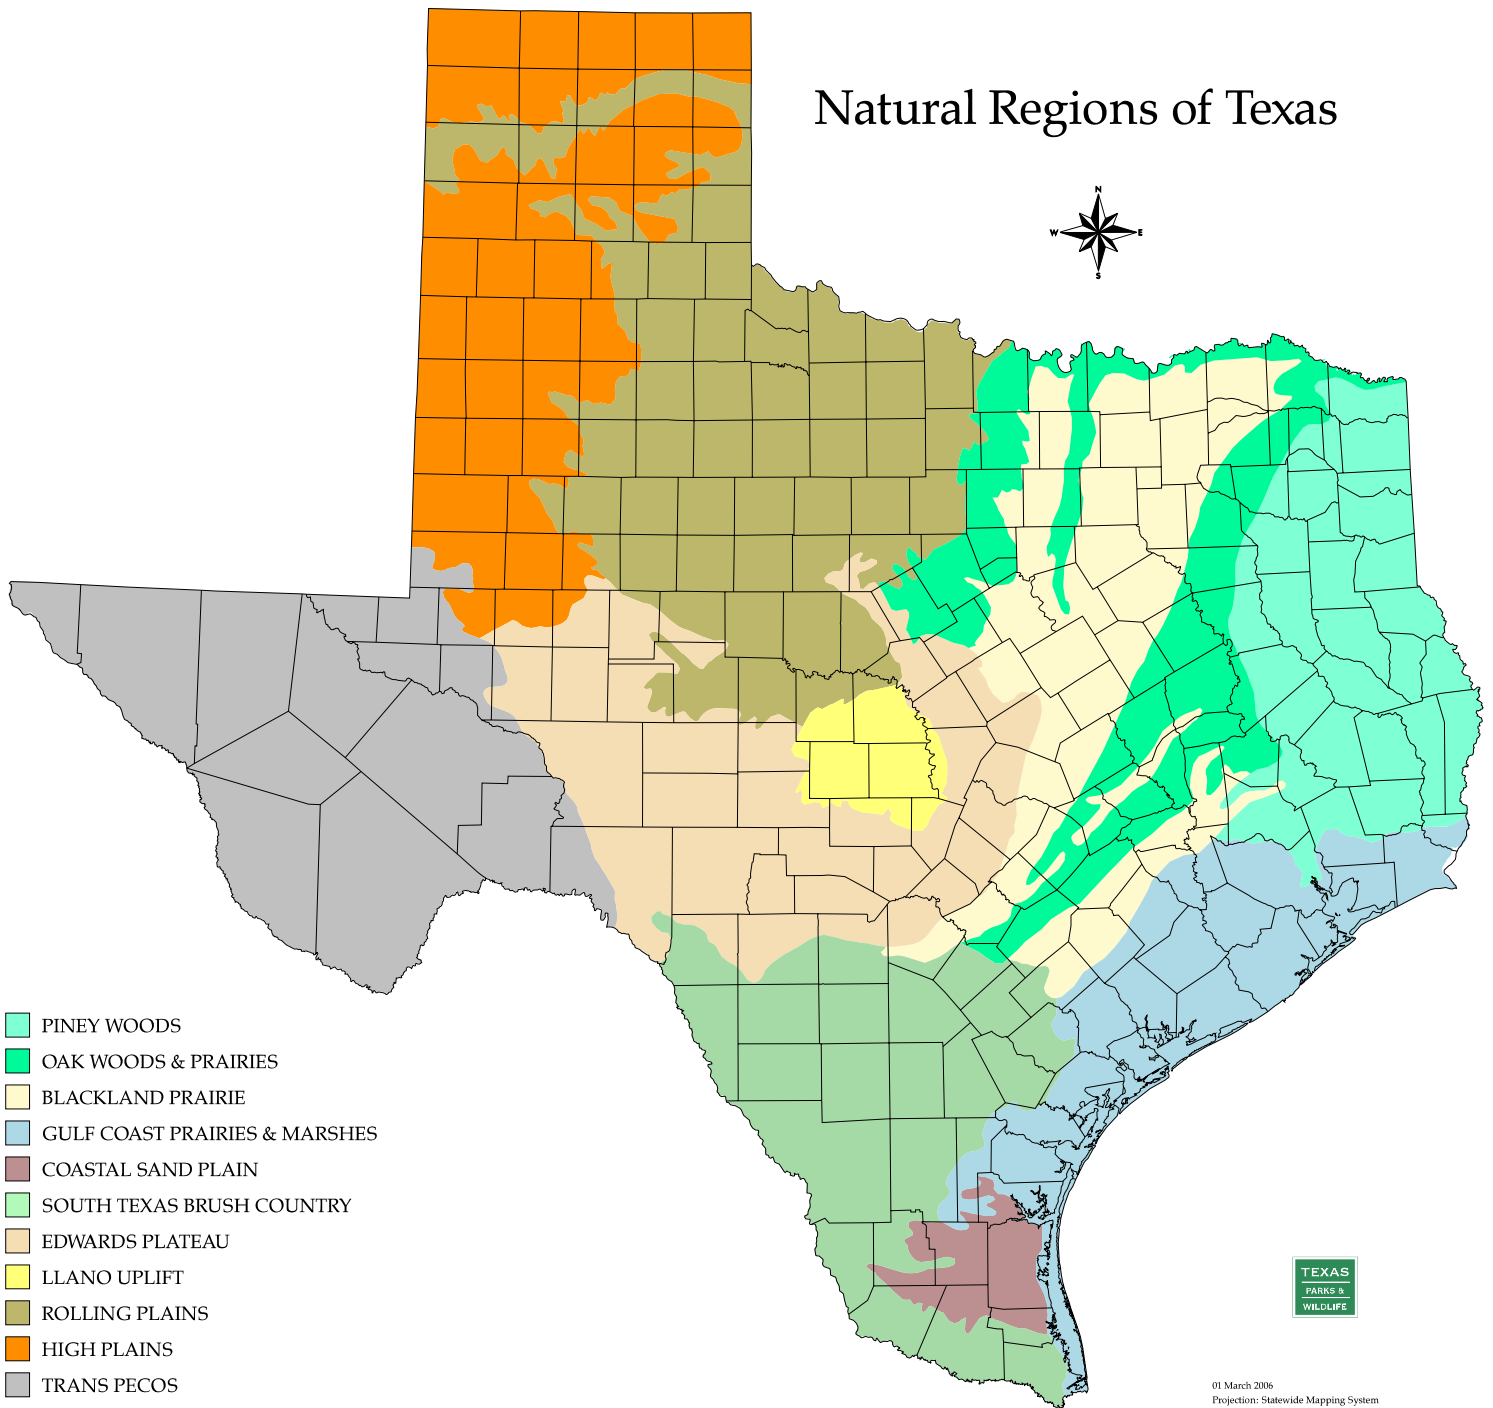

Natural Regions of Texas

- PINEY WOODS
- OAK WOODS & PRAIRIES
- BLACKLAND PRAIRIE
- GULF COAST PRAIRIES & MARSHES
- COASTAL SAND PLAIN
- SOUTH TEXAS BRUSH COUNTRY
- EDWARDS PLATEAU
- LLANO UPLIFT
- ROLLING PLAINS
- HIGH PLAINS
- TRANS PECOS

Source: *Preserving Texas' Natural Heritage*. LBJ School of
Public Affairs Policy Research Project Report 31, 1978.