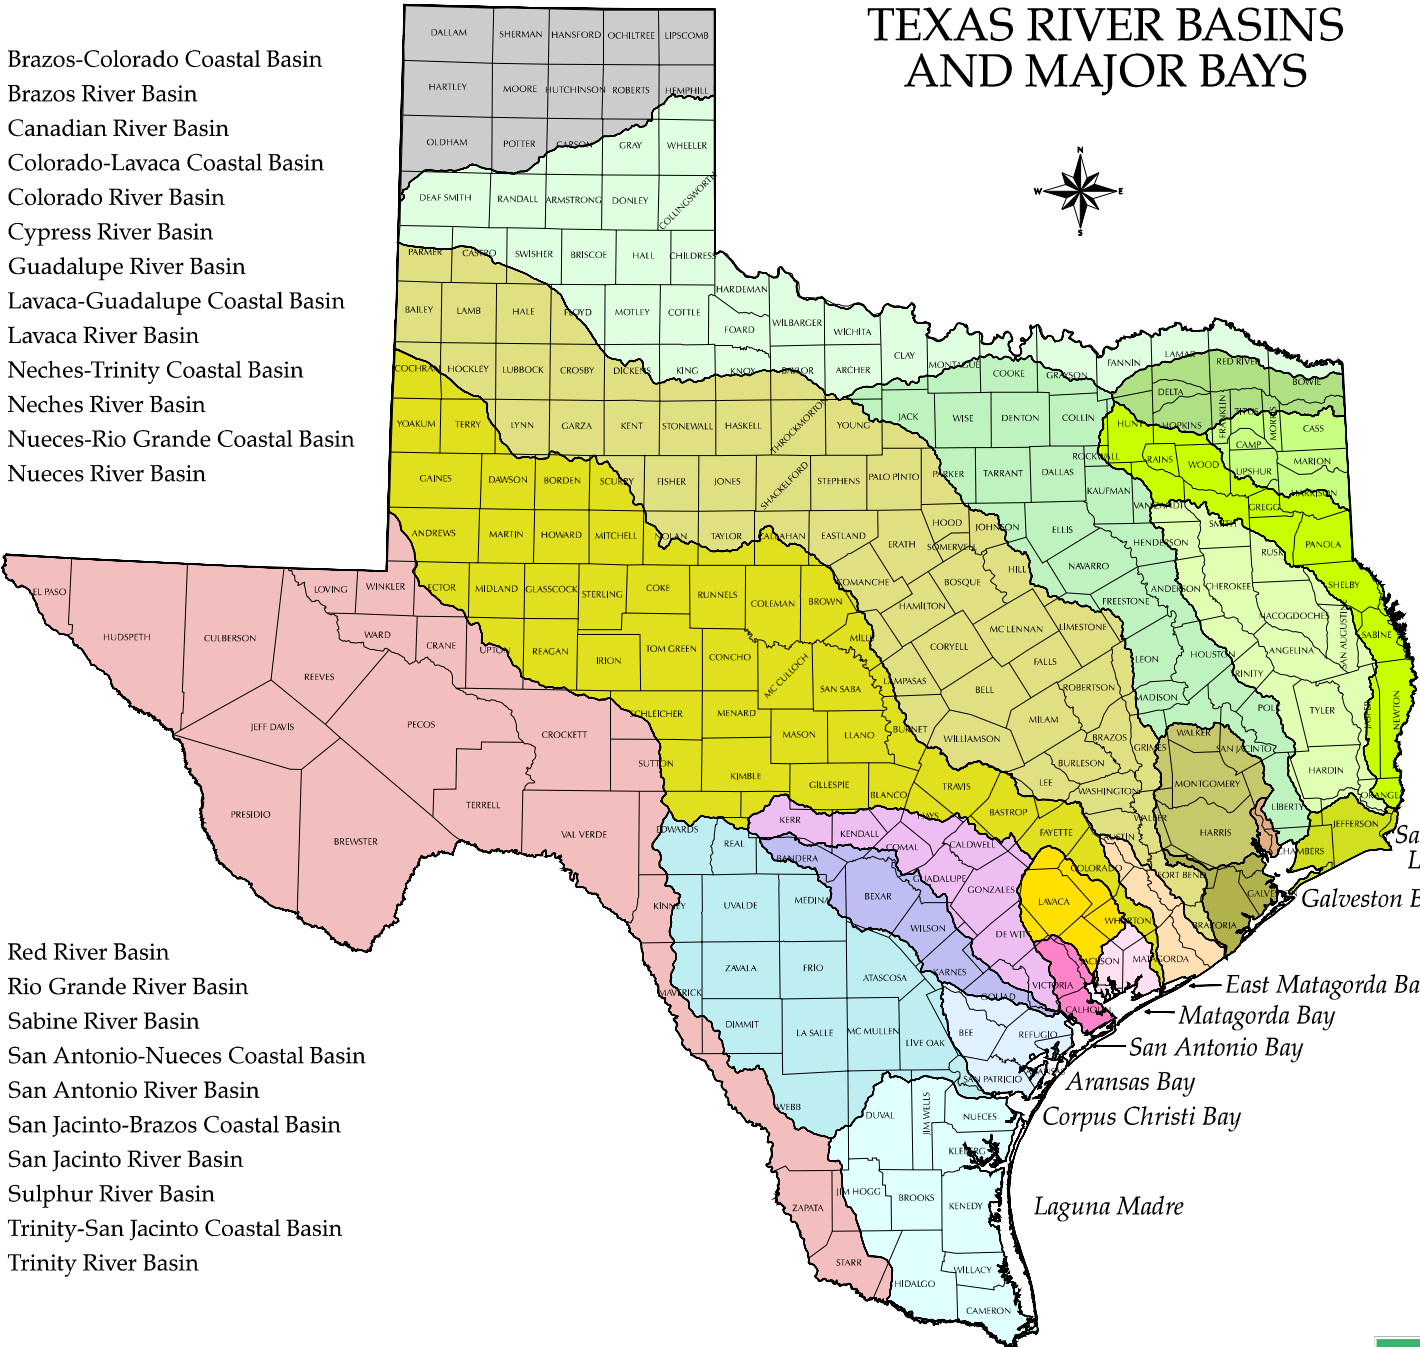

TEXAS RIVER BASINS AND MAJOR BAYS

- Brazos-Colorado Coastal Basin
- Brazos River Basin
- Canadian River Basin
- Colorado-Lavaca Coastal Basin
- Colorado River Basin
- Cypress River Basin
- Guadalupe River Basin
- Lavaca-Guadalupe Coastal Basin
- Lavaca River Basin
- Neches-Trinity Coastal Basin
- Neches River Basin
- Nueces-Rio Grande Coastal Basin
- Nueces River Basin

- Red River Basin
- Rio Grande River Basin
- Sabine River Basin
- San Antonio-Nueces Coastal Basin
- San Antonio River Basin
- San Jacinto-Brazos Coastal Basin
- San Jacinto River Basin
- Sulphur River Basin
- Trinity-San Jacinto Coastal Basin
- Trinity River Basin