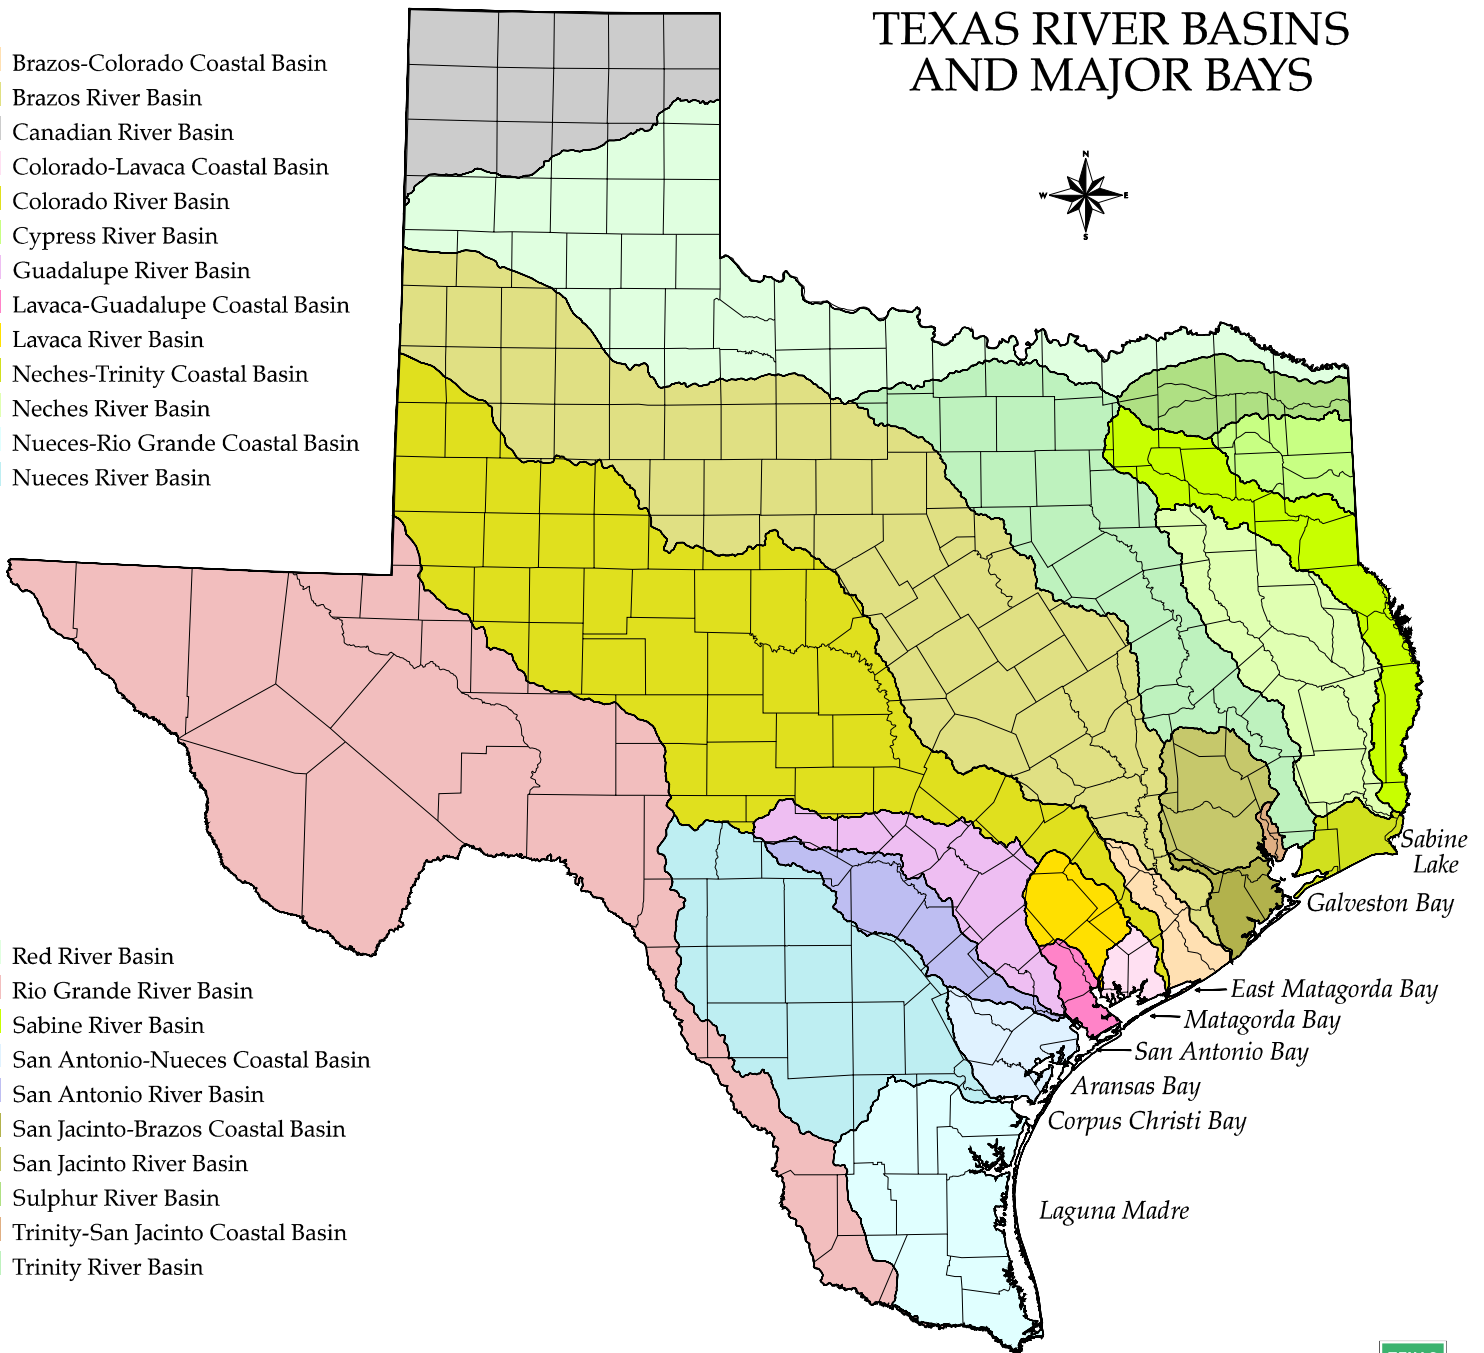

TEXAS RIVER BASINS AND MAJOR BAYS

- Brazos-Colorado Coastal Basin
- Brazos River Basin
- Canadian River Basin
- Colorado-Lavaca Coastal Basin
- Colorado River Basin
- Cypress River Basin
- Guadalupe River Basin
- Lavaca-Guadalupe Coastal Basin
- Lavaca River Basin
- Neches-Trinity Coastal Basin
- Neches River Basin
- Nueces-Rio Grande Coastal Basin
- Nueces River Basin

- Red River Basin
- Rio Grande River Basin
- Sabine River Basin
- San Antonio-Nueces Coastal Basin
- San Antonio River Basin
- San Jacinto-Brazos Coastal Basin
- San Jacinto River Basin
- Sulphur River Basin
- Trinity-San Jacinto Coastal Basin
- Trinity River Basin