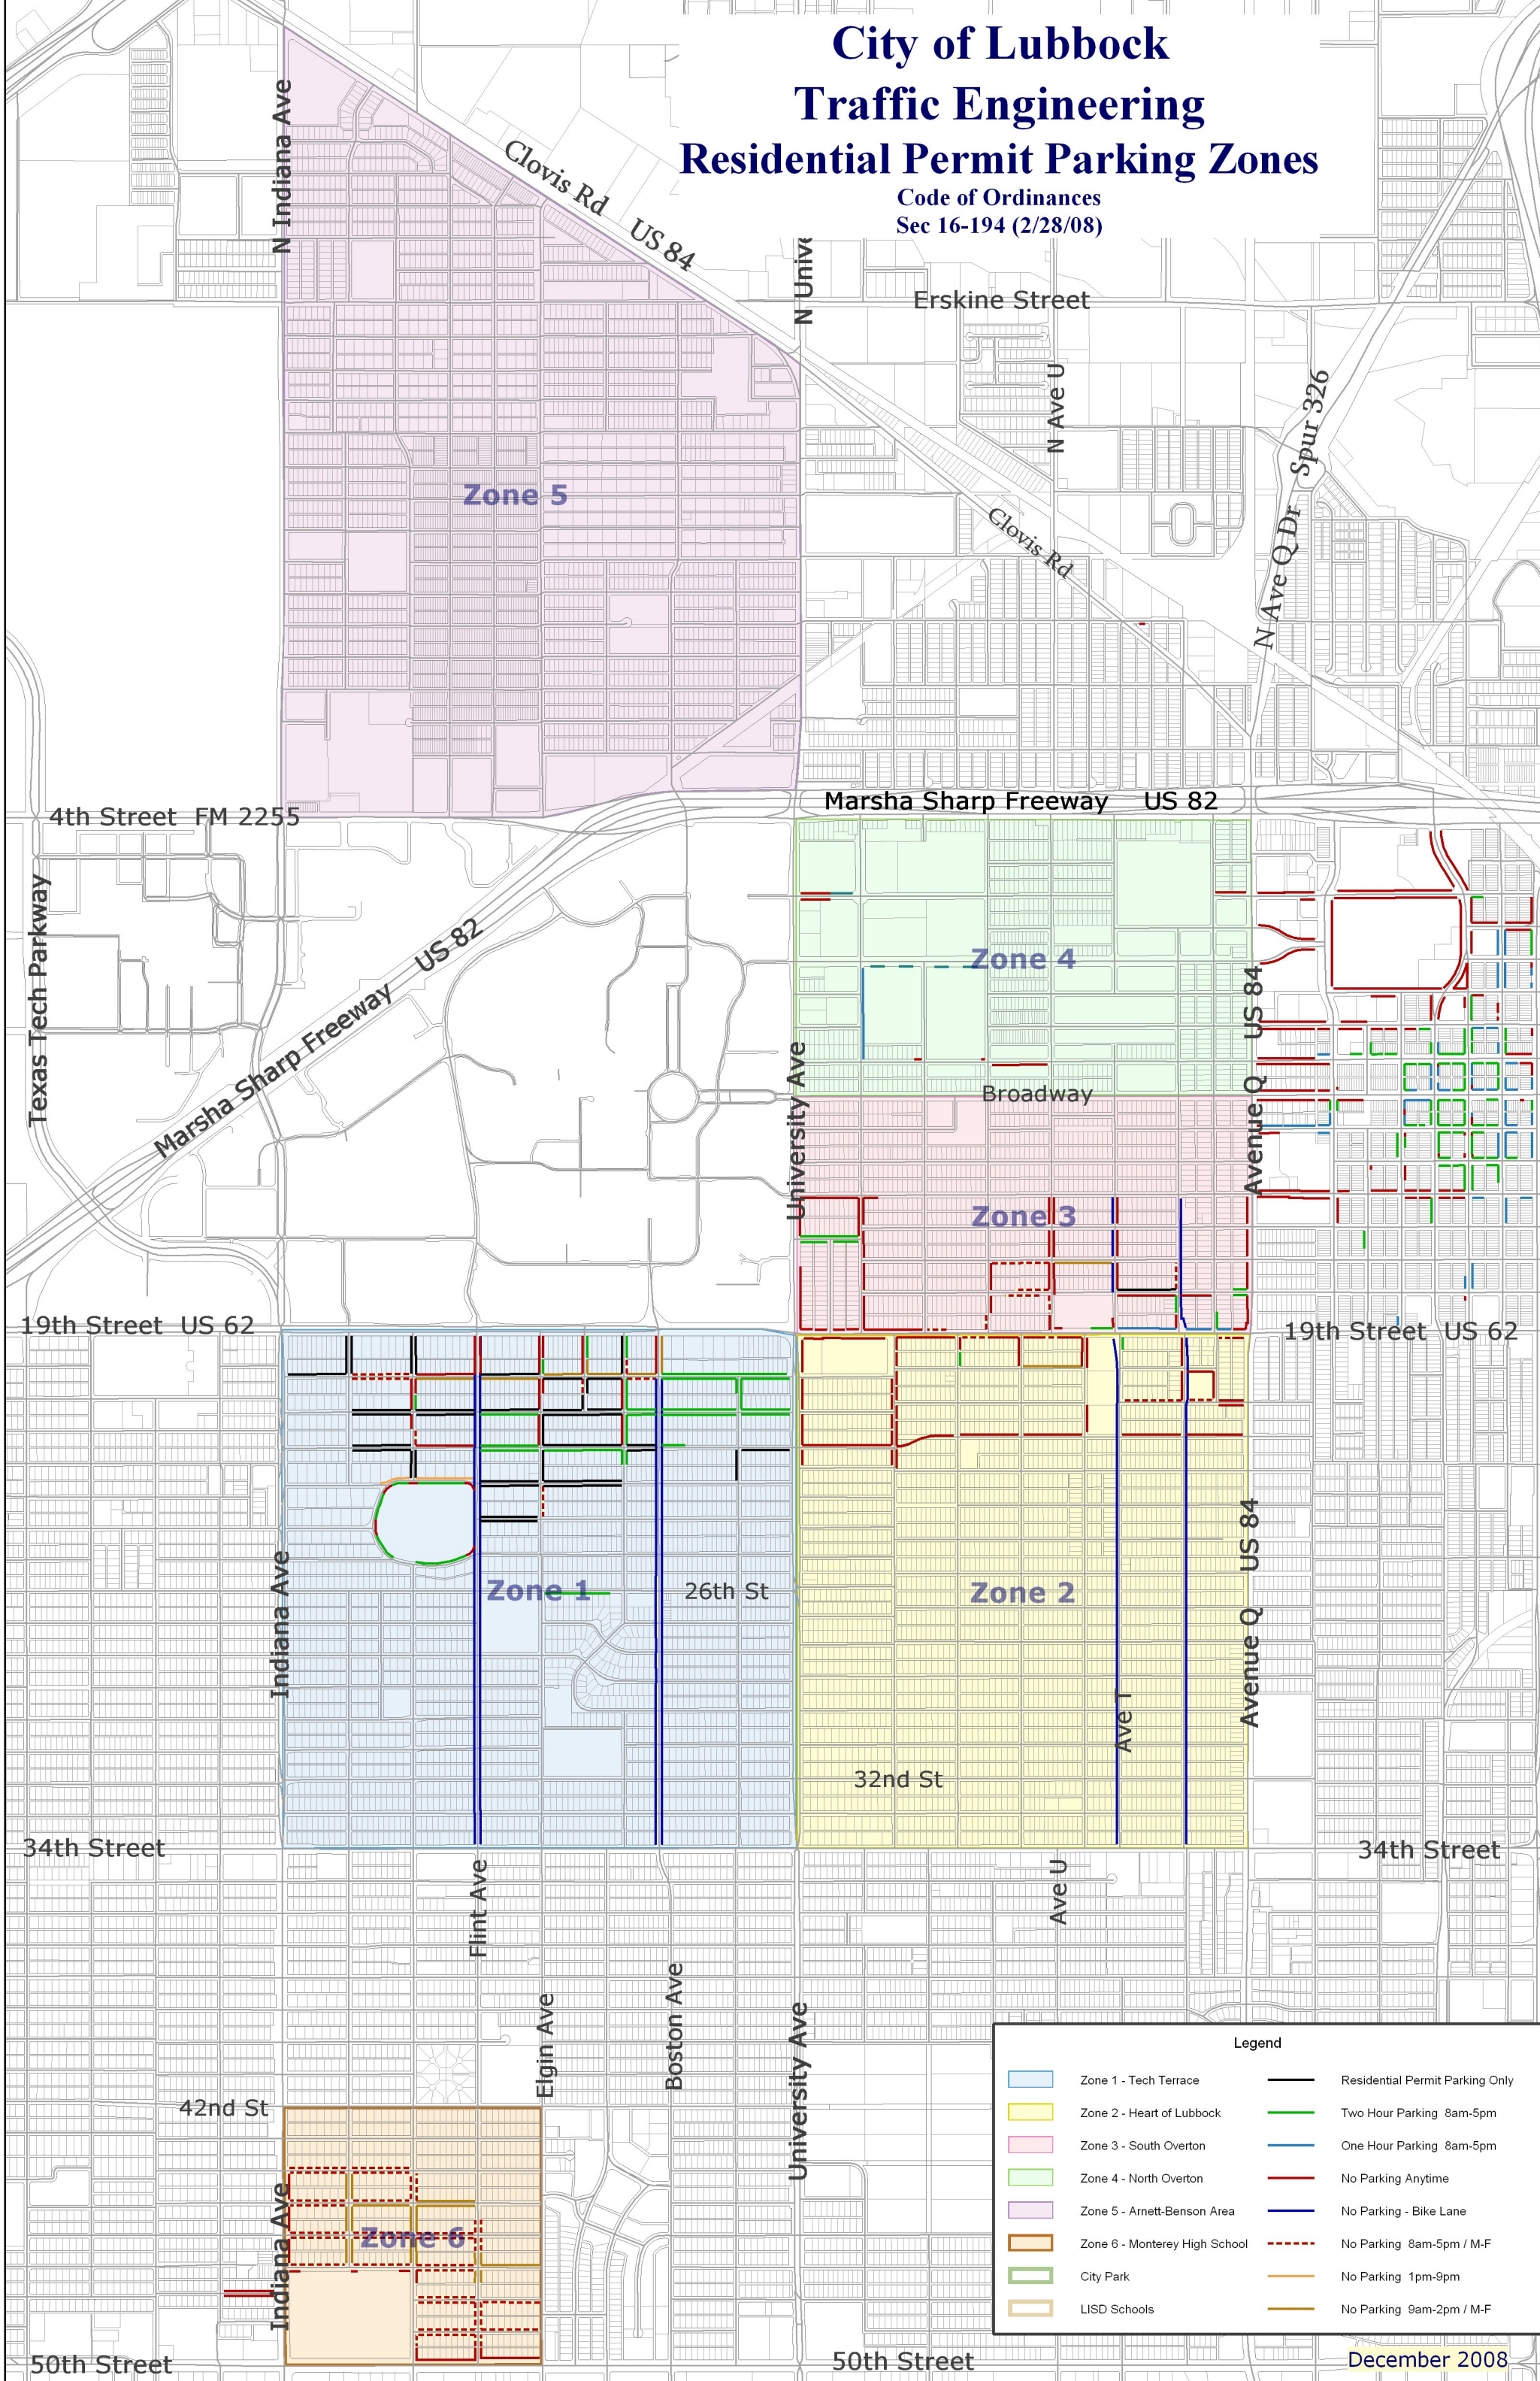

# City of Lubbock

## Traffic Engineering

### Residential Permit Parking Zones

Code of Ordinances  
Sec 16-194 (2/28/08)

Legend			
	Zone 1 - Tech Terrace		Residential Permit Parking Only
	Zone 2 - Heart of Lubbock		Two Hour Parking 8am-5pm
	Zone 3 - South Overton		One Hour Parking 8am-5pm
	Zone 4 - North Overton		No Parking Anytime
	Zone 5 - Arnett-Benson Area		No Parking - Bike Lane
	Zone 6 - Monterey High School		No Parking 8am-5pm / M-F
	City Park		No Parking 1pm-9pm
	LISD Schools		No Parking 9am-2pm / M-F