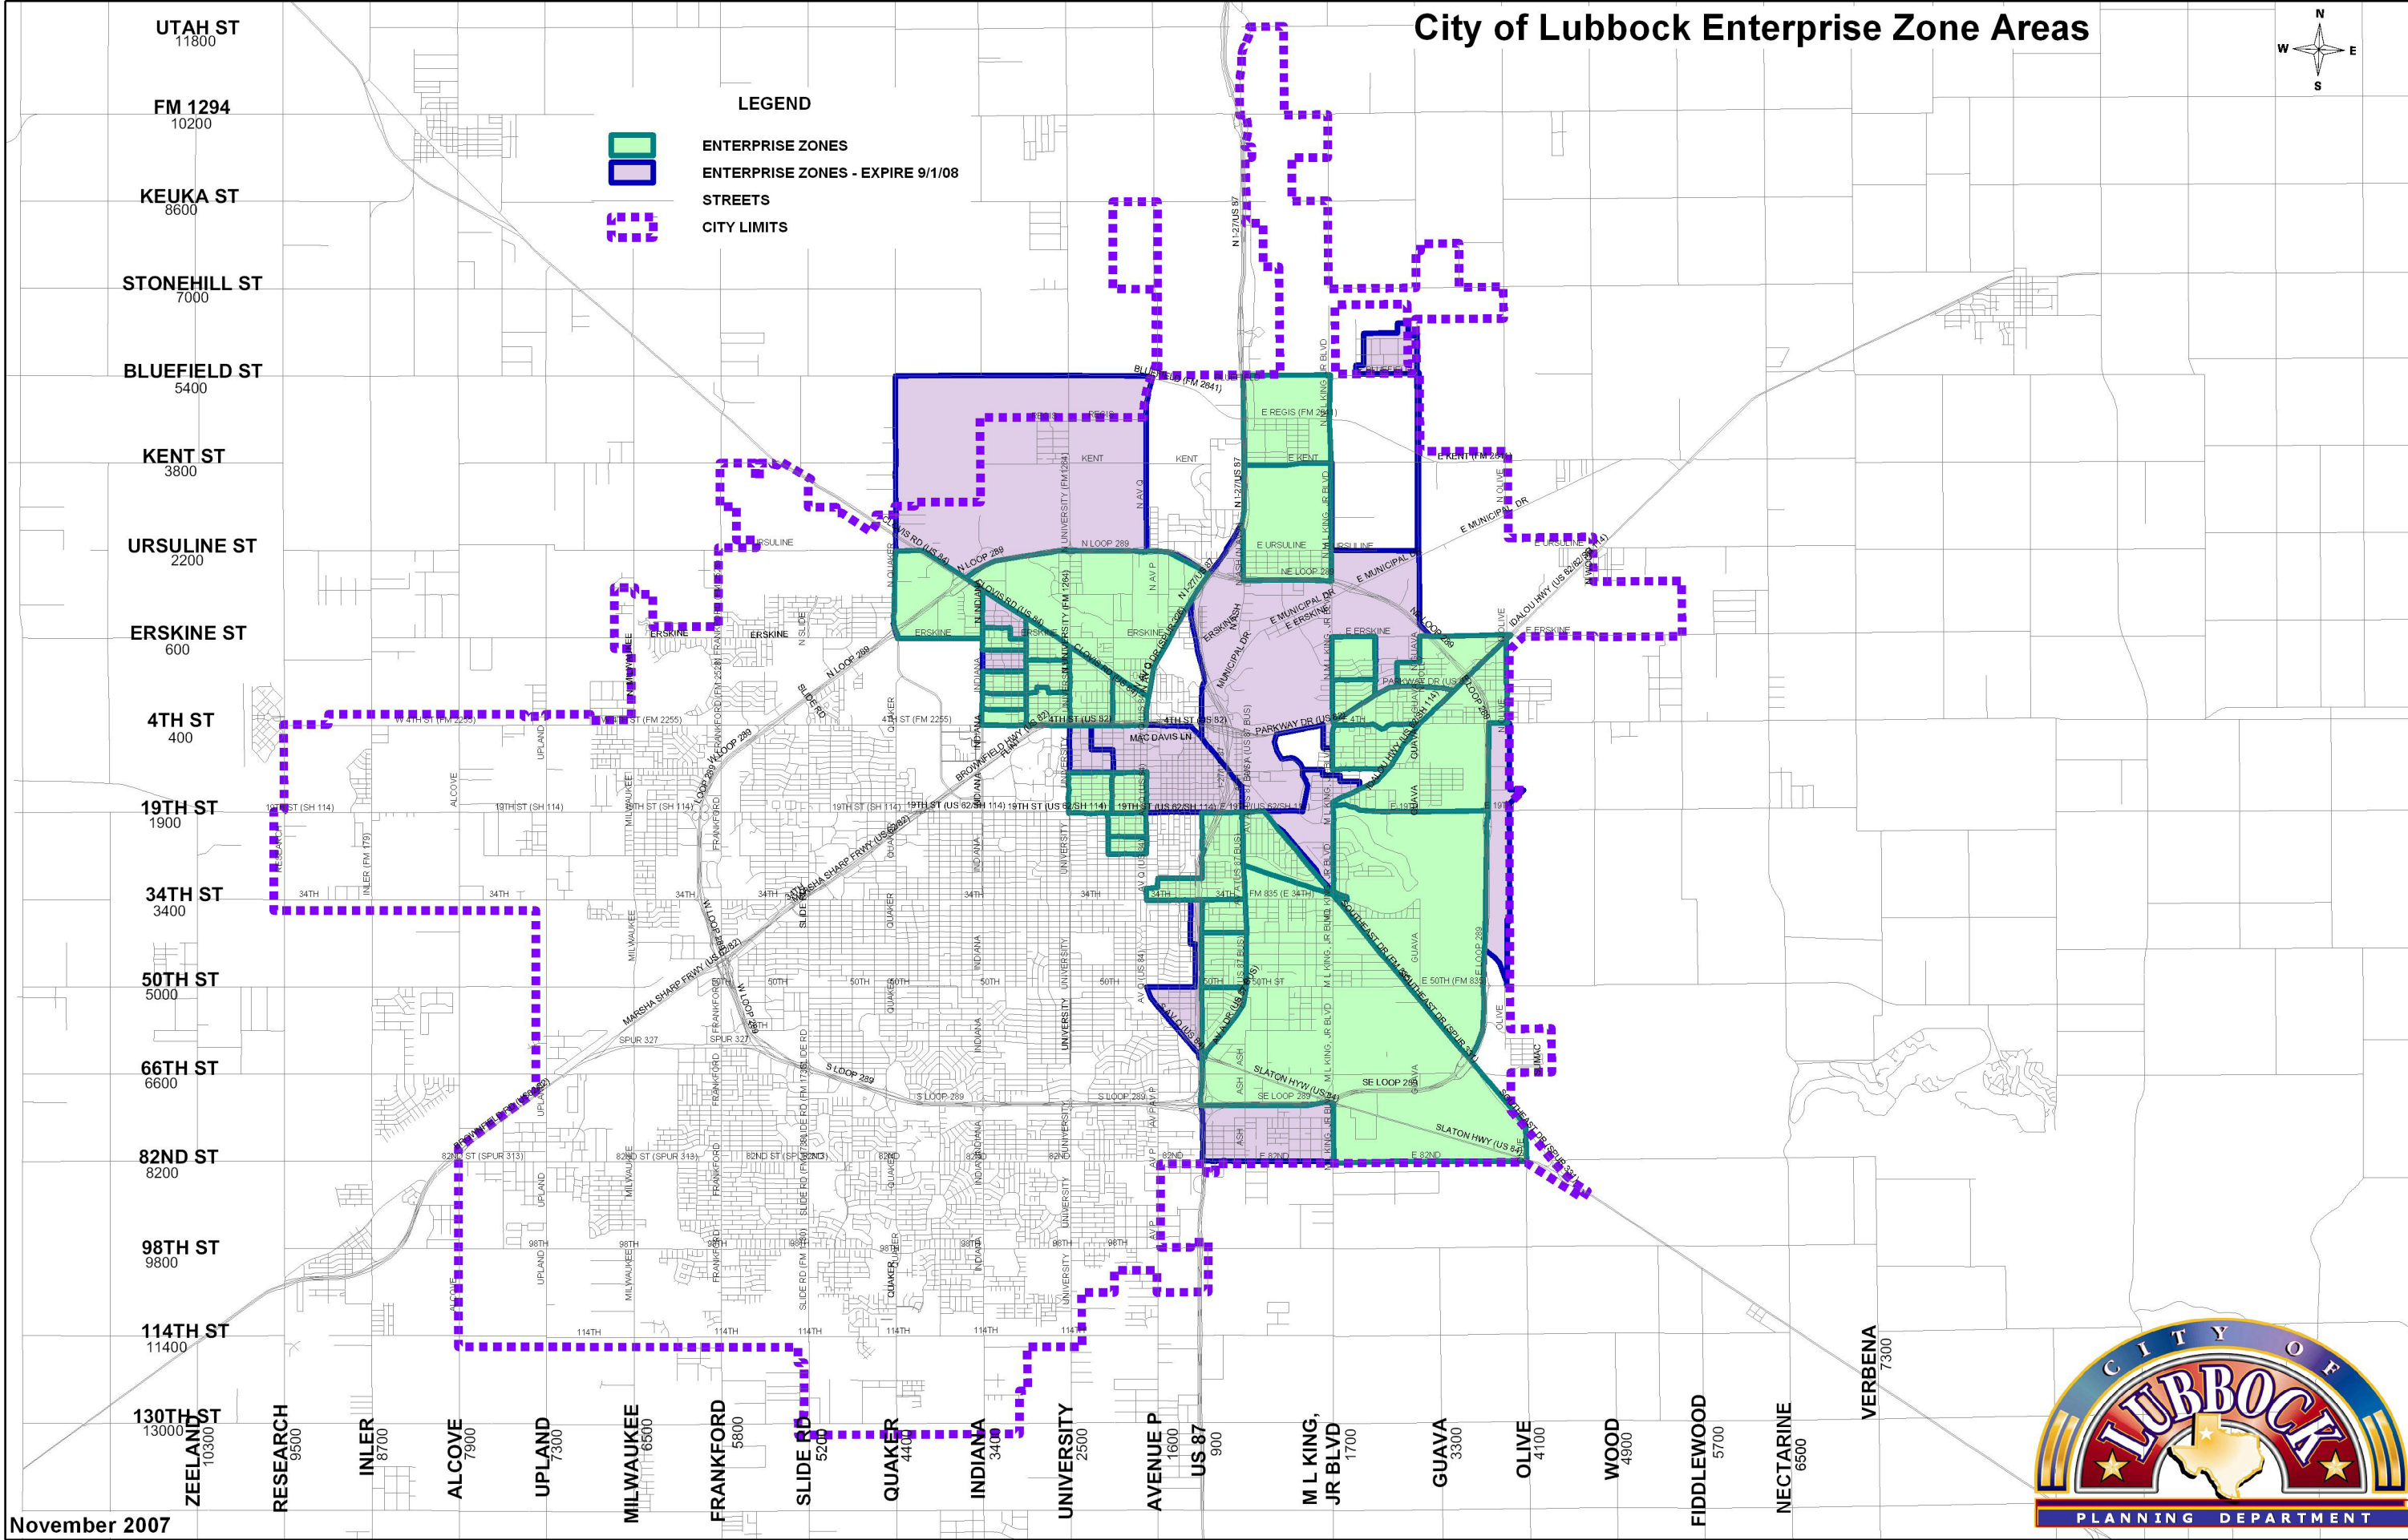

# City of Lubbock Enterprise Zone Areas

**LEGEND**

- ENTERPRISE ZONES
- ENTERPRISE ZONES - EXPIRE 9/1/08
- STREETS
- CITY LIMITS

November 2007