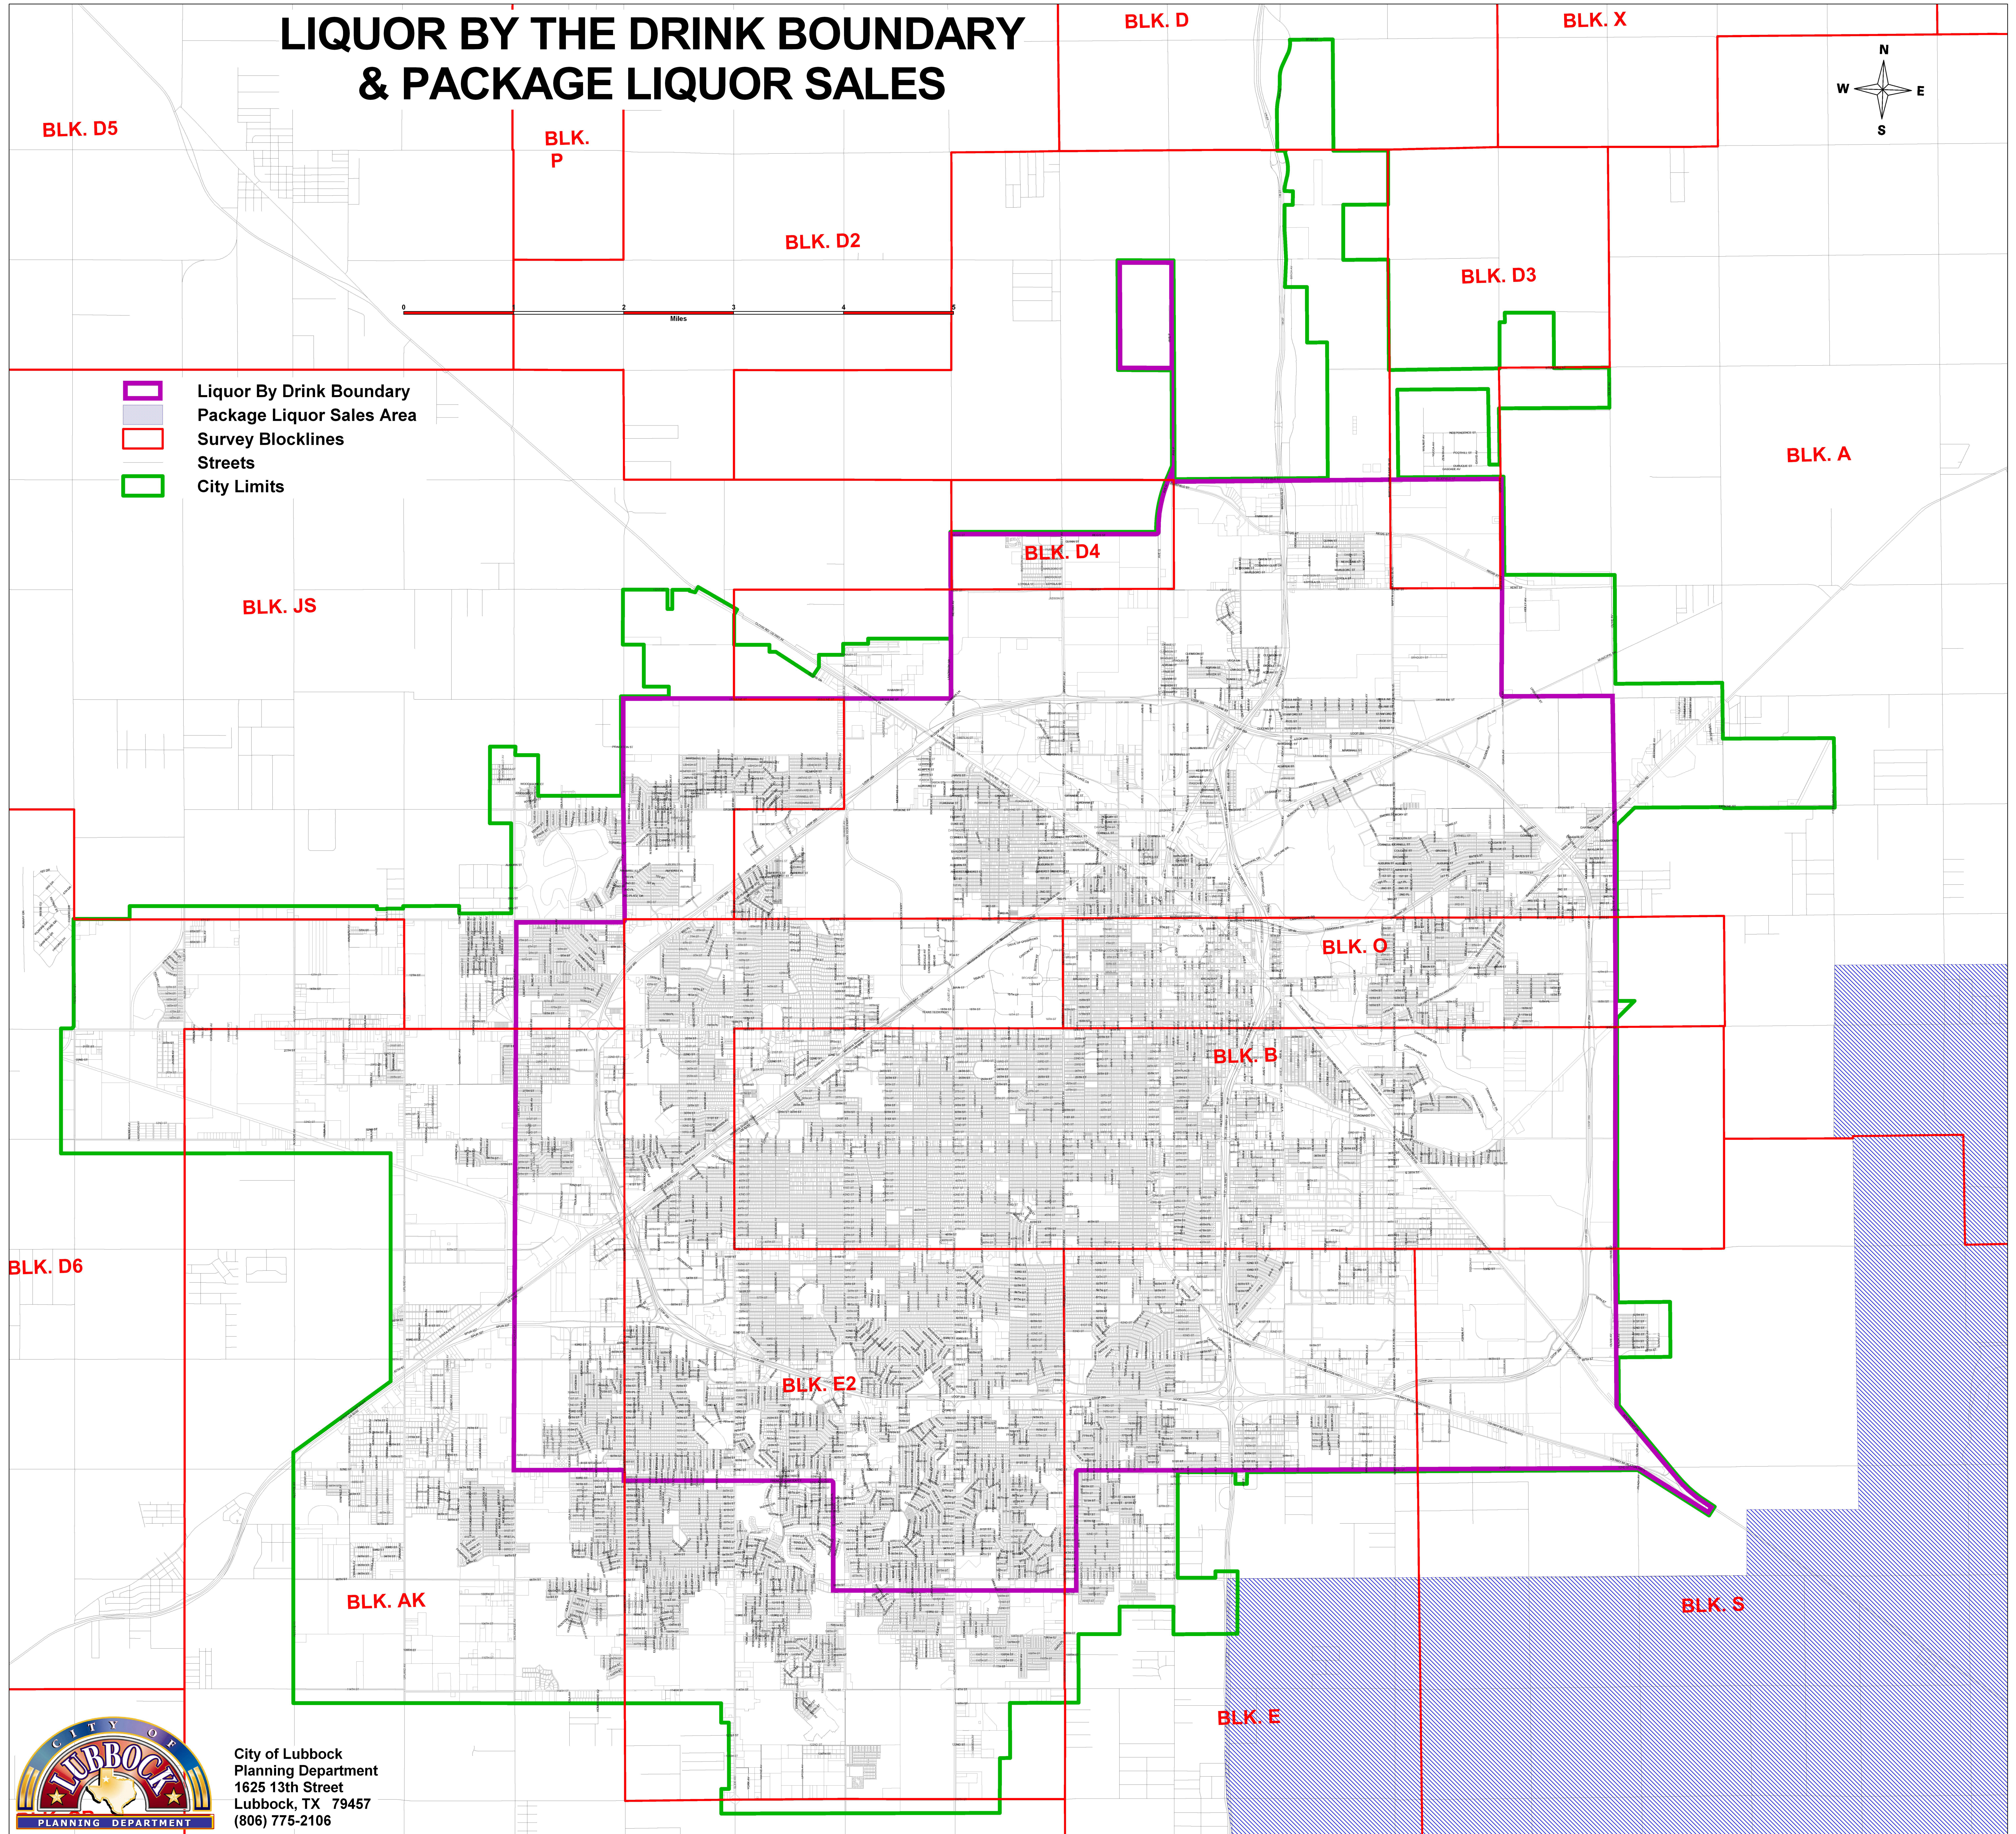

# LIQUOR BY THE DRINK BOUNDARY & PACKAGE LIQUOR SALES

- Liquor By Drink Boundary
- Package Liquor Sales Area
- Survey Blocklines
- Streets
- City Limits

City of Lubbock  
Planning Department  
1625 13th Street  
Lubbock, TX 79457  
(806) 775-2106